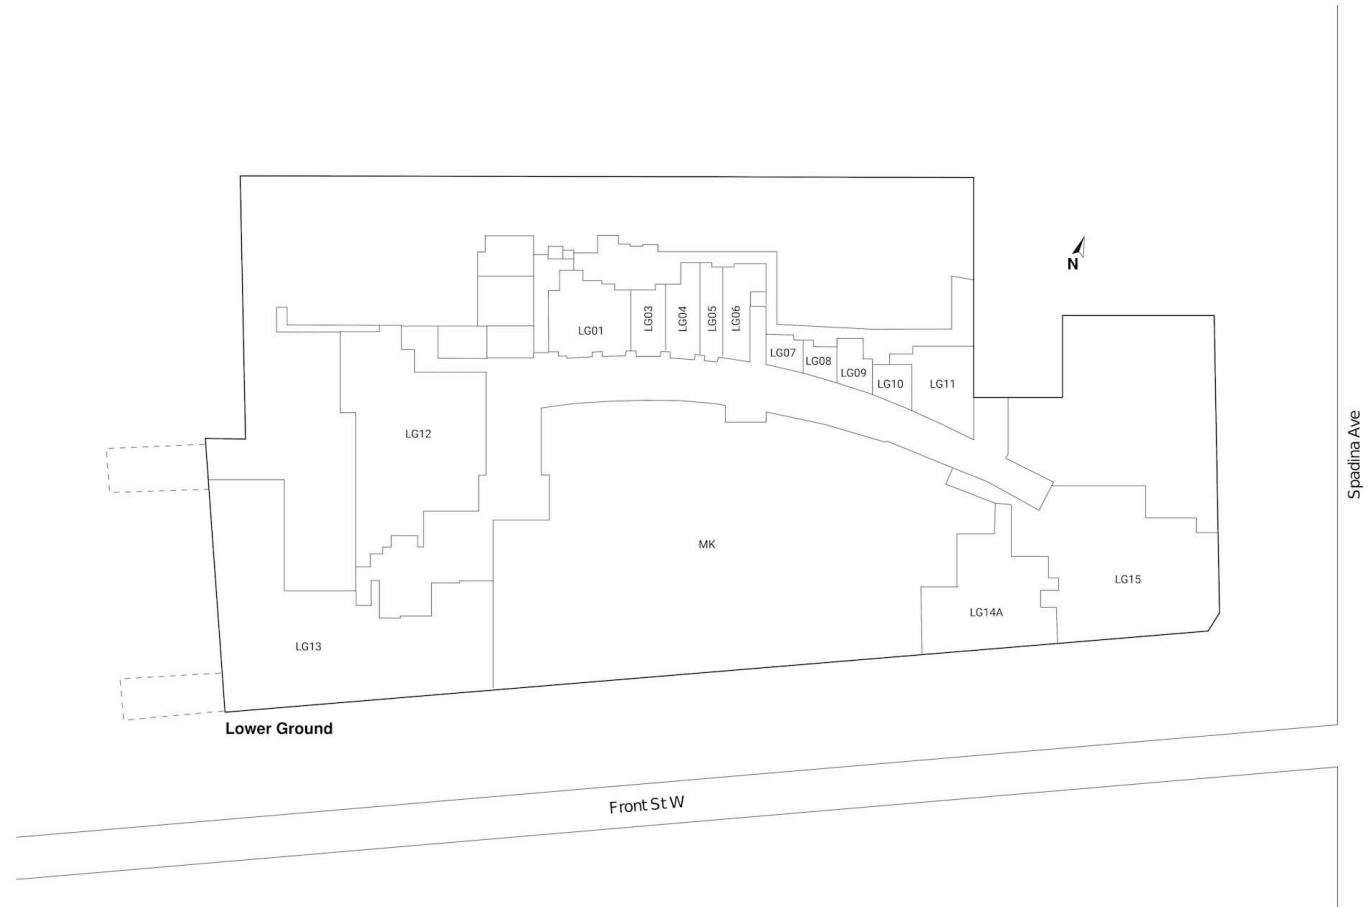

## The Well

Toronto, Ontario  
444 Front St W

■ Shadow Anchor

UG01	The Dorset	4,463 SF	UG12	LuLu Bar	1,422 SF	UG29	Prince St. Pizza	1,559 SF
UG02	La Plume	2,969 SF	UG13	Bridgette Bar	2,070 SF	UG30	The Bank of Nova Scotia	2,256 SF
UG03	Available	1,500 SF	UG14-17	Structube	7,903 SF	UG31/32	Lululemon	3,235 SF
UG04	Indigo Books	16,034 SF	UG18	Available	2,563 SF	UG33	Giotelli	1,308 SF
UG05	Mandy's Salad	1,756 SF	UG21	Daycare	3,841 SF	UG34	Sephora	3,452 SF
UG06	L'Avenue	3,282 SF	UG22	Available	1,408 SF	UG36	Groovy Shoes	1,402 SF
UG07	Suetables	948 SF	UG23	Quantum Coffee	3,000 SF	UG39	Aisle 24	1,761 SF
UG07A	Bailey Nelson	840 SF	UG24	The National	1,447 SF	UG41	Crumb Cookies	1,940 SF
UG08	Steel N Ink	1,116 SF	UG25	LeCreuset	1,127 SF	UG43	Adidas	5,759 SF
UG09	Accent & Co.	1,014 SF	UG26/27	Gotstyle	3,053 SF			
UG10/11	Frank and Oak	2,722 SF	UG28	Fix Coffee + Bikes	1,065 SF			

## The Well

Toronto, Ontario  
444 Front St W

■ **Shadow Anchor**

LG01	BMO	4,545 SF	LG11	Design Republic	3,739 SF
LG03	Gem Studio	1,760 SF	LG12	Shoppers Drug Mart	16,000 SF
LG04	Available	2,376 SF	LG13	The National	24,276 SF
LG05	TBoutique	1,610 SF	LG14A	Event Space	5,038 SF
LG06	Era Vintage	2,357 SF	LG15	Health One	15,000 SF
LG07	Pop-Up Activation Space	955 SF	MK	Wellington Market	95,691 SF
LG08	Mr. Surprise	916 SF			
LG09	Bone & Biscuit Co.	1,146 SF			
LG10	Mo & More	999 SF			

## The Well

Toronto, Ontario  
444 Front St W

■ Shadow Anchor

SF01	The Dorset	4,683 SF	SF16	RBC Royal Bank	4,642 SF
SF02	La Plume	6,620 SF	SF32	Sweat & Tonic	24,000 SF
SF03	Arcade Earth	17,501 SF	SF43	Lumea Laser Clinic	3,363 SF
SF04	Noyaa	6,066 SF	SF44	Azur Fit	2,243 SF
SF05/08/09	Etiket	6,396 SF	SF45	Park and 5th Co.	1,461 SF
SF06	Vie Nail	1,316 SF	SF46	Available	1,728 SF
SF07	Room1Six	1,221 SF	SF47/48	Dental Corp	3,271 SF
SF10	LuLu Bar	4,271 SF	SF50	Warner Music Group	22,956 SF
SF11	Bridgette Bar	6,408 SF			
SF12	Available	2,561 SF			
SF13	Sweat & Tonic Pilates	6,037 SF			

## The Well

Toronto, Ontario  
444 Front St W