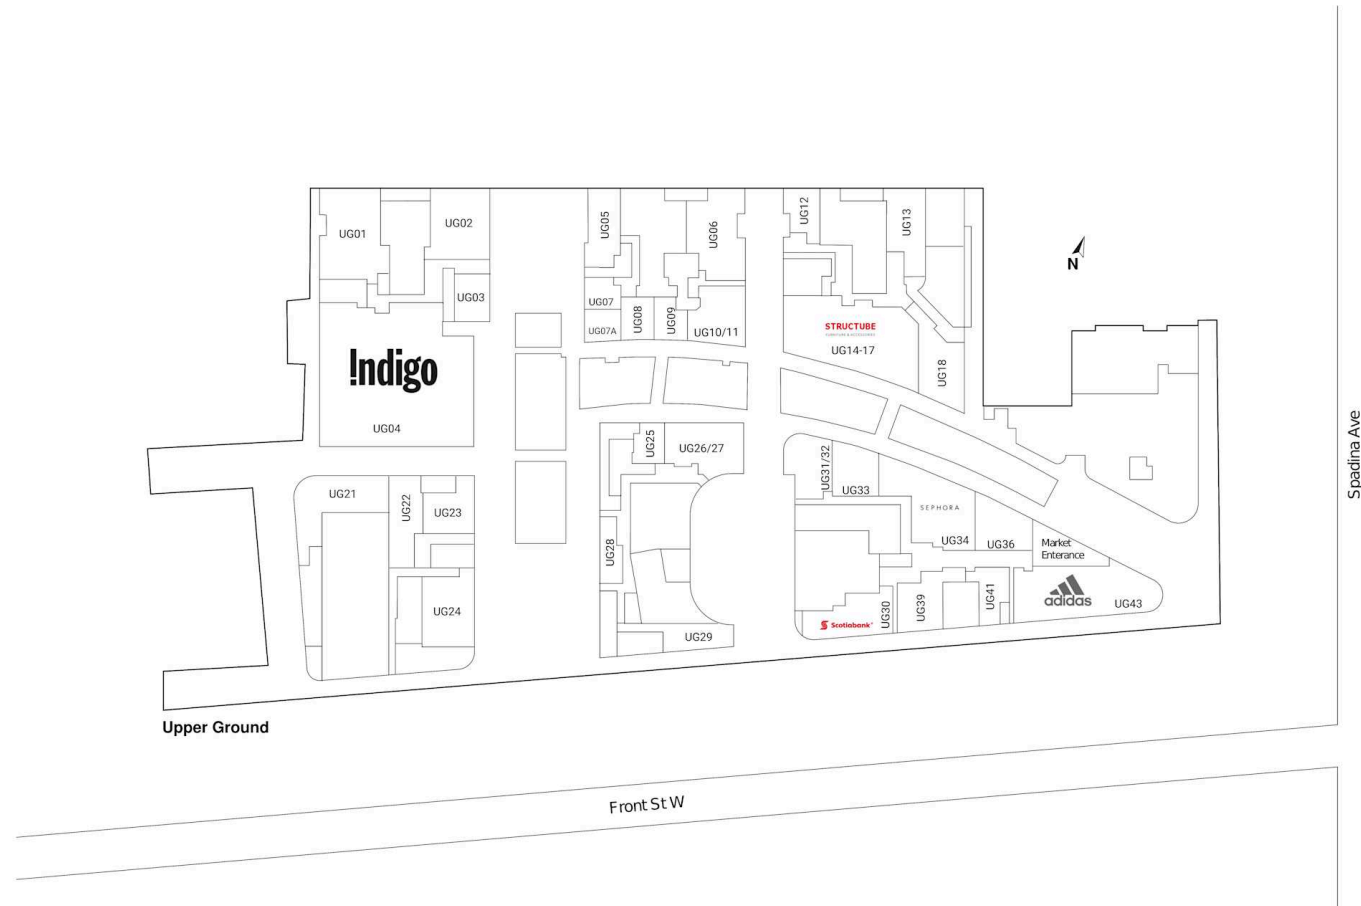

## The Well

Toronto, Ontario  
444 Front St W

■ Shadow Anchor

UG01	The Dorset	4,463 SF	UG12	LuLu Bar	1,422 SF	UG29	Prince St. Pizza	1,559 SF
UG02	La Plume	2,969 SF	UG13	Bridgette Bar	2,070 SF	UG30	The Bank of Nova Scotia	2,256 SF
UG03	Available	1,500 SF	UG14-17	Structube	7,903 SF	UG31/32	Lululemon	3,235 SF
UG04	Indigo Books	16,034 SF	UG18	Available	2,563 SF	UG33	Giotelli	1,308 SF
UG05	Mandy's Salad	1,756 SF	UG21	Daycare	3,841 SF	UG34	Sephora	3,452 SF
UG06	L'Avenue	3,282 SF	UG22	Available	1,408 SF	UG36	Groovy Shoes	1,402 SF
UG07	Suetables	948 SF	UG23	Quantum Coffee	3,000 SF	UG39	Aisle 24	1,761 SF
UG07A	Bailey Nelson	840 SF	UG24	The National	1,447 SF	UG41	Crumb Cookies	1,940 SF
UG08	Steel N Ink	1,116 SF	UG25	LeCreuset	1,127 SF	UG43	Adidas	5,759 SF
UG09	Accent & Co.	1,014 SF	UG26/27	Gotstyle	3,053 SF			
UG10/11	Frank and Oak	2,722 SF	UG28	Fix Coffee + Bikes	1,065 SF			

## The Well

Toronto, Ontario  
444 Front St W

■ **Shadow Anchor**

LG01	BMO	4,545 SF	LG11	Design Republic	3,739 SF
LG03	Gem Studio	1,760 SF	LG12	Shoppers Drug Mart	16,000 SF
LG04	Available	2,376 SF	LG13	The National	24,276 SF
LG05	TBoutique	1,610 SF	LG14A	Event Space	5,038 SF
LG06	Era Vintage	2,357 SF	LG15	Health One	15,000 SF
LG07	Pop-Up Activation Space	955 SF	MK	Wellington Market	95,691 SF
LG08	Mr. Surprise	916 SF			
LG09	Bone & Biscuit Co.	1,146 SF			
LG10	Mo & More	999 SF			

## The Well

Toronto, Ontario  
444 Front St W

■ Shadow Anchor

SF01	The Dorset	4,683 SF	SF16	RBC Royal Bank	4,642 SF
SF02	La Plume	6,620 SF	SF32	Sweat & Tonic	24,000 SF
SF03	Arcade Earth	17,501 SF	SF43	Lumea Laser Clinic	3,363 SF
SF04	Noyaa	6,066 SF	SF44	Azur Fit	2,243 SF
SF05/08/09	Etiket	6,396 SF	SF45	Park and 5th Co.	1,461 SF
SF06	Vie Nail	1,316 SF	SF46	Available	1,728 SF
SF07	Room1Six	1,221 SF	SF47/48	Dental Corp	3,271 SF
SF10	LuLu Bar	4,271 SF	SF50	Warner Music Group	22,956 SF
SF11	Bridgette Bar	6,408 SF			
SF12	Available	2,561 SF			
SF13	Sweat & Tonic Pilates	6,037 SF			

## The Well

Toronto, Ontario  
444 Front St W