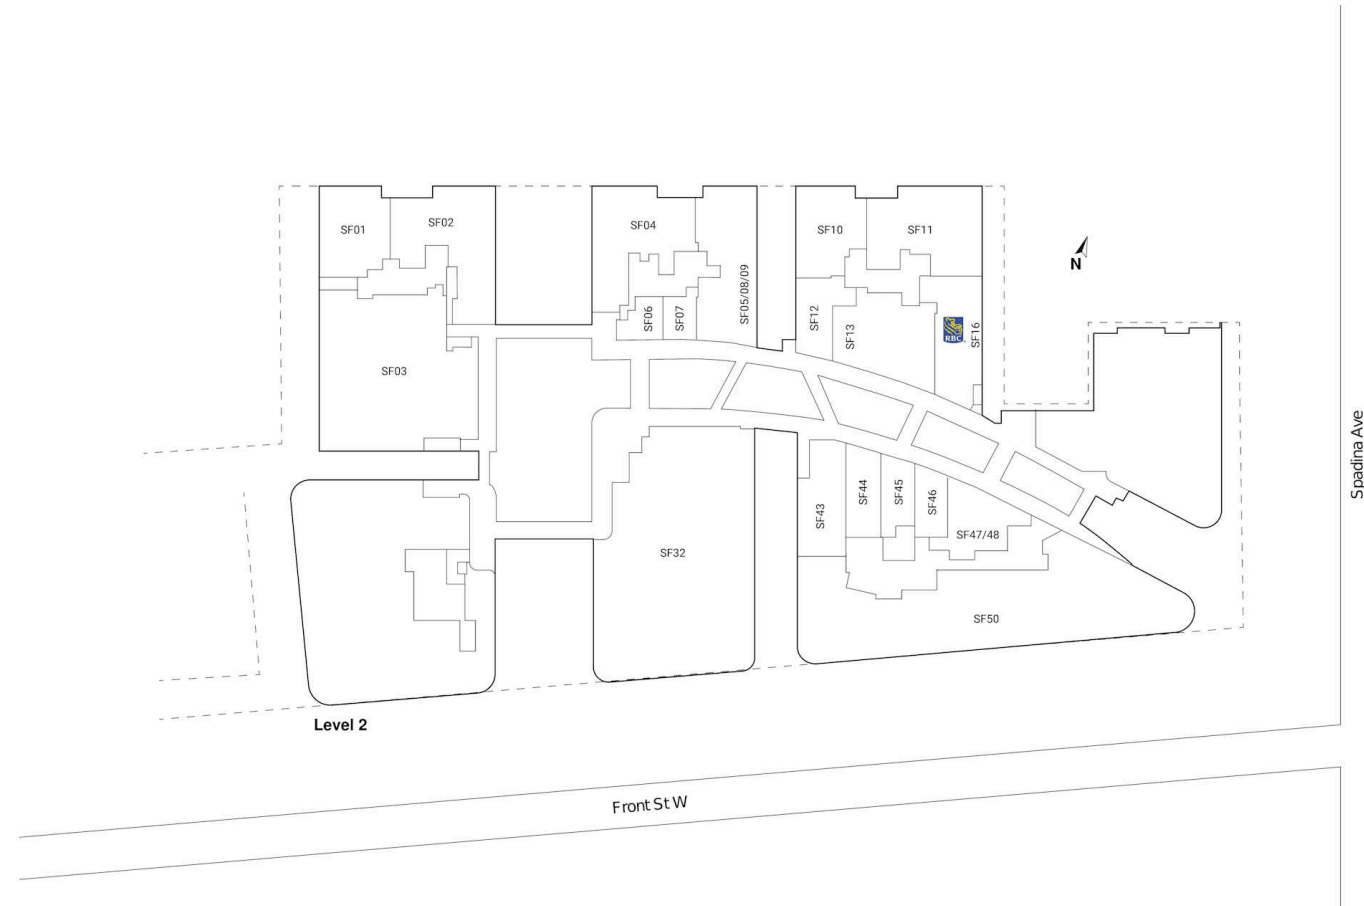

## The Well

Toronto, Ontario  
444 Front St W

■ Shadow Anchor

UG01	The Dorset	4,463 SF	UG12	LuLu Bar	1,422 SF	UG29	Prince St. Pizza	1,559 SF
UG02	La Plume	2,969 SF	UG13	Bridgette Bar	2,070 SF	UG30	The Bank of Nova Scotia	2,256 SF
UG03	Available	1,500 SF	UG14-17	Structube	7,903 SF	UG31/32	Lululemon	3,235 SF
UG04	Indigo Books	16,034 SF	UG18	Available	2,563 SF	UG33	Giotelli	1,308 SF
UG05	Mandy's Salad	1,756 SF	UG21	Daycare	3,841 SF	UG34	Sephora	3,452 SF
UG06	L'Avenue	3,282 SF	UG22	Available	1,408 SF	UG36	Groovy Shoes	1,402 SF
UG07	Suetables	948 SF	UG23	Quantum Coffee	3,000 SF	UG39	Aisle 24	1,761 SF
UG07A	Bailey Nelson	840 SF	UG24	The National	1,447 SF	UG41	Crumb Cookies	1,940 SF
UG08	Steel N Ink	1,116 SF	UG25	LeCreuset	1,127 SF	UG43	Adidas	5,759 SF
UG09	Accent & Co.	1,014 SF	UG26/27	Gotstyle	3,053 SF			
UG10/11	Frank and Oak	2,722 SF	UG28	Fix Coffee + Bikes	1,065 SF			

## The Well

Toronto, Ontario  
444 Front St W

■ **Shadow Anchor**

LG01	BMO	4,545 SF	LG11	Design Republic	3,739 SF
LG03	Gem Studio	1,760 SF	LG12	Shoppers Drug Mart	16,000 SF
LG04	Available	2,376 SF	LG13	The National	24,276 SF
LG05	TBoutique	1,610 SF	LG14A	Event Space	5,038 SF
LG06	Era Vintage	2,357 SF	LG15	Health One	15,000 SF
LG07	Pop-Up Activation Space	955 SF	MK	Wellington Market	95,691 SF
LG08	Mr. Surprise	916 SF			
LG09	Bone & Biscuit Co.	1,146 SF			
LG10	Mo & More	999 SF			

## The Well

Toronto, Ontario  
444 Front St W

■ Shadow Anchor

SF01	The Dorset	4,683 SF	SF16	RBC Royal Bank	4,642 SF
SF02	La Plume	6,620 SF	SF32	Sweat & Tonic	24,000 SF
SF03	Arcade Earth	17,501 SF	SF43	Lumea Laser Clinic	3,363 SF
SF04	Noyaa	6,066 SF	SF44	Azur Fit	2,243 SF
SF05/08/09	Etiket	6,396 SF	SF45	Park and 5th Co.	1,461 SF
SF06	Vie Nail	1,316 SF	SF46	Available	1,728 SF
SF07	Room1Six	1,221 SF	SF47/48	Dental Corp	3,271 SF
SF10	LuLu Bar	4,271 SF	SF50	Warner Music Group	22,956 SF
SF11	Bridgette Bar	6,408 SF			
SF12	Available	2,561 SF			
SF13	Sweat & Tonic Pilates	6,037 SF			