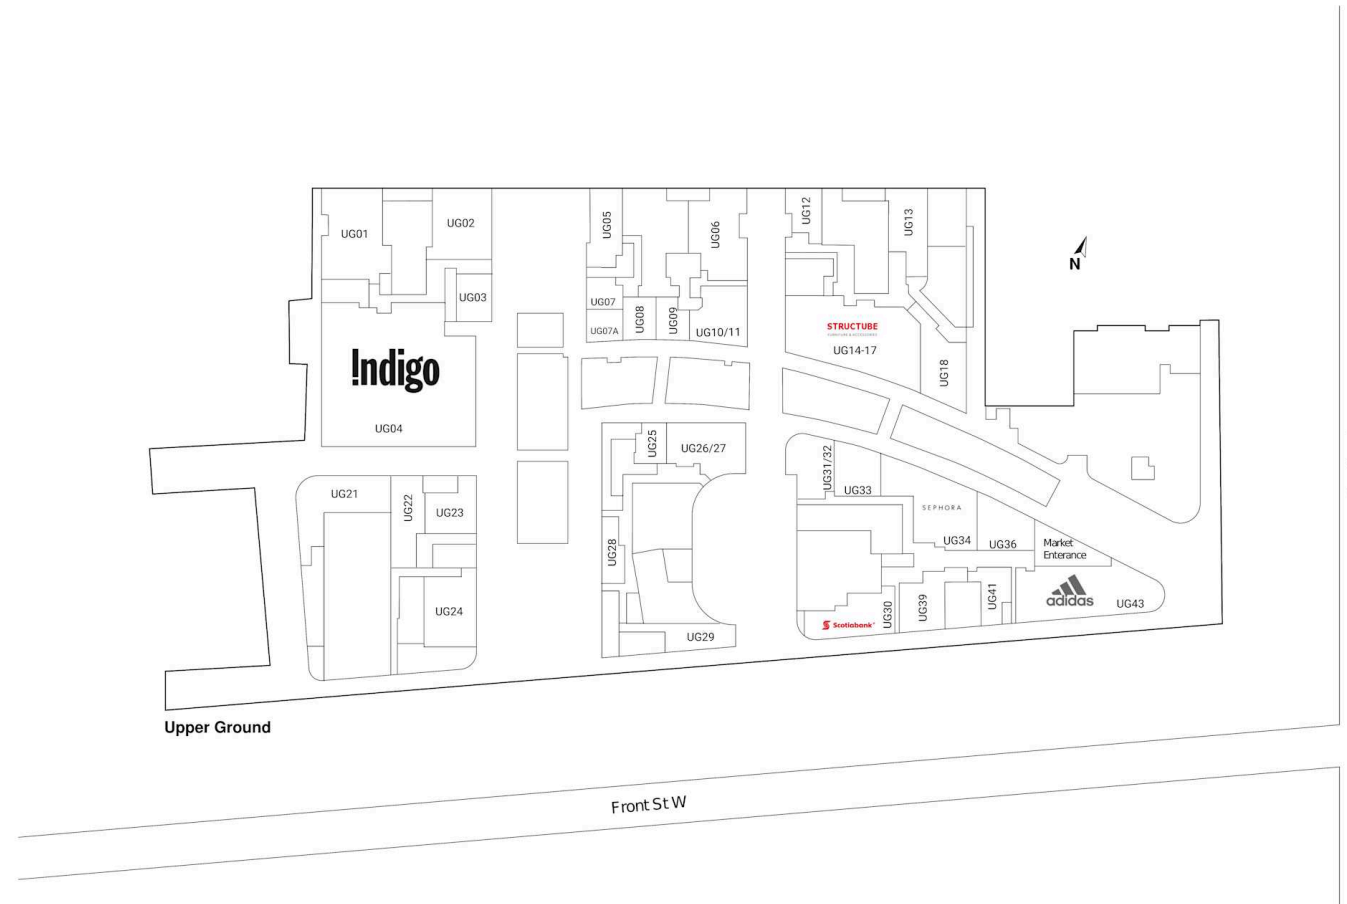

### Shadow Anchor

UG01	The Dorset	4,463 SF	UG12	LuLu Bar	1,422 SF	UG29	Prince St. Pizza	1,559 SF
UG02	La Plume	2,969 SF	UG13	Bridgette Bar	2,070 SF	UG30	The Bank of Nova Scotia	2,256 SF
UG03	Available	1,500 SF	UG14-17	Structube	7,903 SF	UG31/32	Lululemon	3,235 SF
UG04	Indigo Books	16,034 SF	UG18	Kit & Ace	2,563 SF	UG33	Giotelli	1,308 SF
UG05	Mandy's Salad	1,756 SF	UG21	Daycare	3,841 SF	UG34	Sephora	3,452 SF
UG06	L'Avenue	3,282 SF	UG22	Available	1,408 SF	UG36	Groovy Shoes	1,402 SF
UG07	Suetables	948 SF	UG23	Quantum Coffee	3,000 SF	UG39	Aisle 24	1,761 SF
UG07A	Bailey Nelson	840 SF	UG24	The National	1,447 SF	UG41	Crumb Cookies	1,940 SF
UG08	Steel N Ink	1,116 SF	UG25	LeCreuset	1,127 SF	UG43	Adidas	5,759 SF
UG09	Accent & Co.	1,014 SF	UG26/27	Gotstyle	3,053 SF			
UG10/11	Frank and Oak	2,722 SF	UG28	Fix Coffee + Bikes	1,065 SF			

### Shadow Anchor

LG01	BMO	4,545 SF	LG11	Design Republic	3,739 SF
LG03	Gem Studio	1,760 SF	LG12	Shoppers Drug Mart	16,000 SF
LG04	Available	2,376 SF	LG13	The National	24,276 SF
LG05	TBoutique	1,610 SF	LG14A	Event Space	5,038 SF
LG06	Era Vintage	2,357 SF	LG15	Health One	15,000 SF
LG07	Pop-Up Activation Space	955 SF	MK	Wellington Market	95,691 SF
LG08	Mr. Surprise	916 SF			
LG09	Bone & Biscuit Co.	1,146 SF			
LG10	Mo & More	999 SF			

### Shadow Anchor

SF01	The Dorset	4,683 SF	SF16	RBC Royal Bank	4,642 SF
SF02	La Plume	6,620 SF	SF32	Sweat & Tonic	24,000 SF
SF03	Arcadia Earth	17,501 SF	SF43	Lumea Laser Clinic	3,363 SF
SF04	Noyaa	6,066 SF	SF44	Azur Fit	2,243 SF
SF05/08/09	Etiket	6,396 SF	SF45	Park and 5th Co.	1,461 SF
SF06	Vie Nail	1,316 SF	SF46	Available	1,728 SF
SF07	Room1Six	1,221 SF	SF47/48	Dental Corp	3,271 SF
SF10	LuLu Bar	4,271 SF	SF50	Warner Music Group	22,956 SF
SF11	Bridgette Bar	6,408 SF			
SF12	Available	2,561 SF			
SF13	Sweat & Tonic Pilates	6,037 SF			