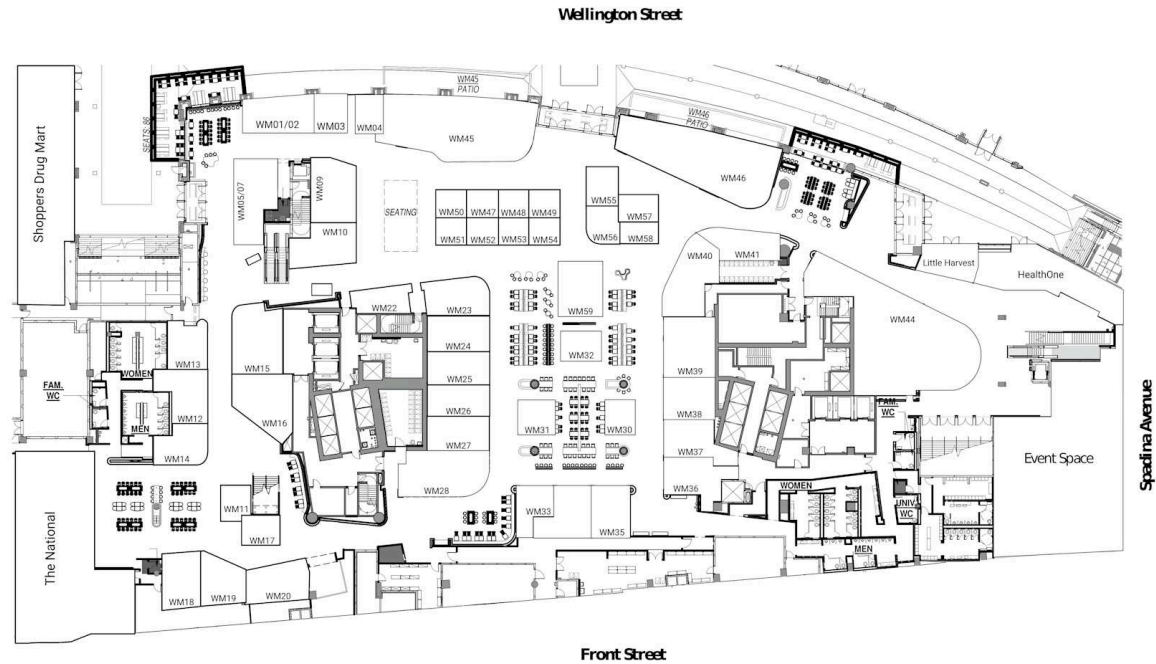

The Well

Toronto, Ontario
444 Front St W

Shadow Anchor

WM01/02	MADO Cafe	480 SF	WM19	Available	390 SF	WM35	Cookshop		WM50	Pancho's Bakery	170 SF
WM03	Tong Mein	190 SF	WM20	Available	400 SF	WM36	La Cubana	400 SF	WM51	A la Table	1,705 SF
WM04	Chatime Bubble Tea	200 SF	WM22	Pokesworks	310 SF	WM37	Ryus Noodle Bar	500 SF	WM52	Lost in the Sauce	170 SF
WM05/07	Bunches Flowers	620 SF	WM23	The Shake Therapy	480 SF	WM38	The Samosarie	490 SF	WM53	Big Fat Cookies	160 SF
WM09	Exotic Empire	490 SF	WM24	Japadog	440 SF	WM39	Doraji	400 SF	WM54	Bagels On Fire	170 SF
WM10	Uncle Tetsu's Japanese Cheesecake	490 SF	WM25	Rosie's Burgers	440 SF	WM40	Szechuan Express	590 SF	WM55	PURPEL	250 SF
WM11	Available	200 SF	WM26	Honestly Good Chicken Fingers	400 SF	WM41	Hooky's Fish and Chips	580 SF	WM56	Ren Sushi	200 SF
WM12	Available	470 SF	WM27	Blue Claw Lobster Shack	440 SF	WM44	Nord Lyon	490 SF	WM57	ChunYang Bubble Tea	210 SF
WM13	Available	380 SF	WM28	Sweetie Pie	770 SF	WM45	Little Harvest	3,010 SF	WM58	Postman Waffles	180 SF
WM14	Available	410 SF	WM30	Sam's Juice and Eats	170 SF	WM46	BHC Chicken	1,780 SF	WM59	The Pier	380 SF
WM15	Available	730 SF	WM31	Snakes & Lattes	200 SF	WM47	East Tea Can	1,750 SF			
WM16	Available	590 SF	WM32	The Pier	200 SF	WM48	Lisa's Perfect Ice Cream	170 SF			
WM17	Available	200 SF	WM33	Gus Taco	310 SF	WM49	Faray Caco	160 SF			
WM18	Available	400 SF	WM34	The Island Caribbean	450 SF		Isabella's Mochi Donut Boutique	170 SF