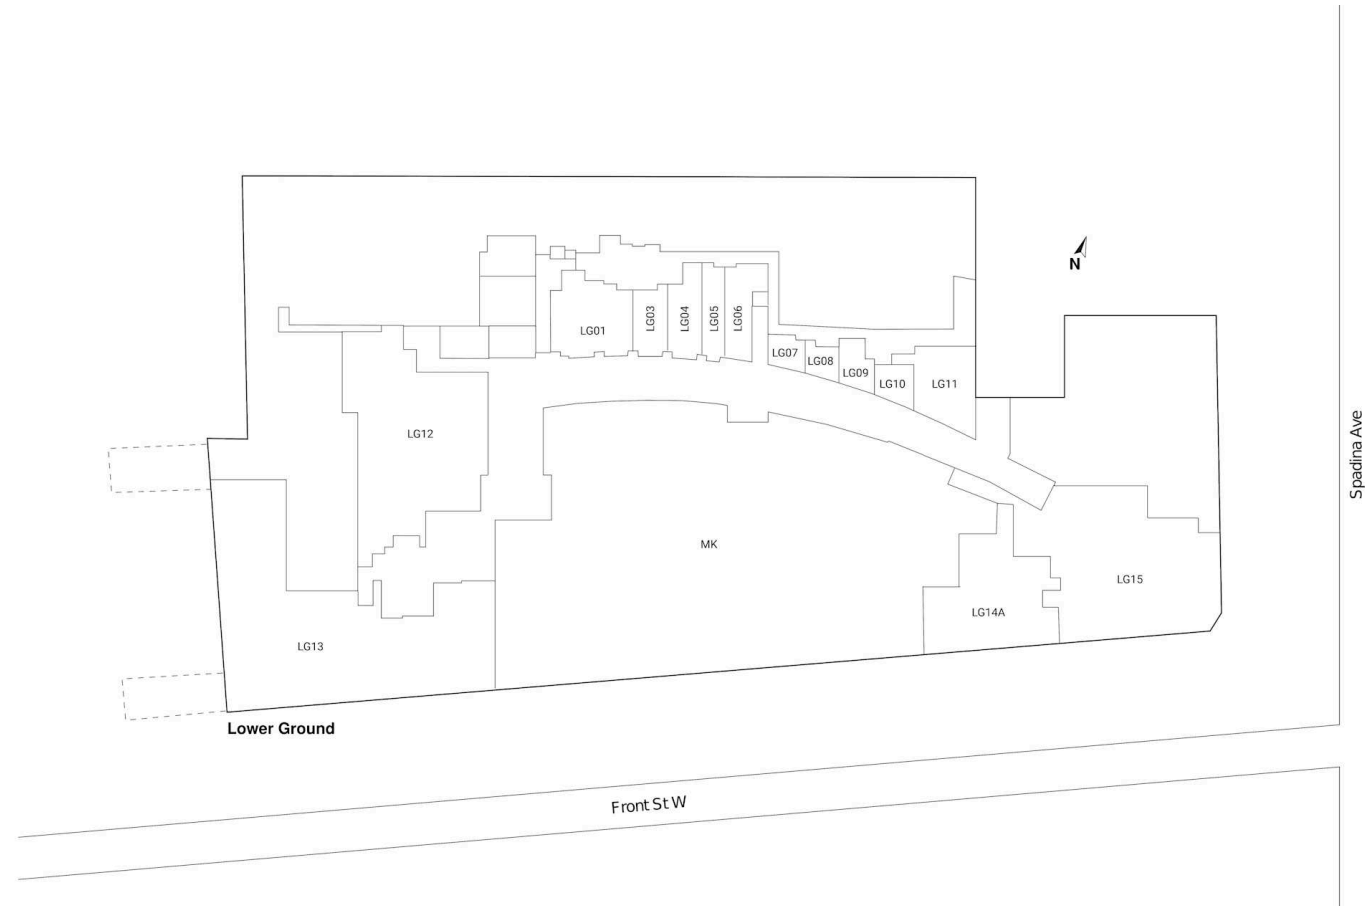

### Shadow Anchor

UG01	The Dorset	4,463 SF	UG12	LuLu Bar	1,422 SF	UG29	Prince St. Pizza	1,559 SF
UG02	La Plume	2,969 SF	UG13	Bridgette Bar	2,070 SF	UG30	The Bank of Nova Scotia	2,256 SF
UG03	Available	1,500 SF	UG14-17	Structube	7,903 SF	UG31/32	Lululemon	3,235 SF
UG04	Indigo Books	16,034 SF	UG18	Kit & Ace	2,563 SF	UG33	Giotelli	1,308 SF
UG05	Mandy's Salad	1,756 SF	UG21	Daycare	3,841 SF	UG34	Sephora	3,452 SF
UG06	L'Avenue	3,282 SF	UG22	Available	1,408 SF	UG36	Groovy Shoes	1,402 SF
UG07	Suetables	948 SF	UG23	Quantum Coffee	3,000 SF	UG39	Aisle 24	1,761 SF
UG07A	Bailey Nelson	840 SF	UG24	The National	1,447 SF	UG41	Crumb Cookies	1,940 SF
UG08	Steel N Ink	1,116 SF	UG25	LeCreuset	1,127 SF	UG43	Adidas	5,759 SF
UG09	Accent & Co.	1,014 SF	UG26/27	Gotstyle	3,053 SF			
UG10/11	Frank and Oak	2,722 SF	UG28	Fix Coffee + Bikes	1,065 SF			

### Shadow Anchor

LG01	BMO	4,545 SF	LG11	Design Republic	3,739 SF
LG03	Gem Studio	1,760 SF	LG12	Shoppers Drug Mart	16,000 SF
LG04	Available	2,376 SF	LG13	The National	24,276 SF
LG05	TBoutique	1,610 SF	LG14A	Event Space	5,038 SF
LG06	Era Vintage	2,357 SF	LG15	Health One	15,000 SF
LG07	Pop-Up Activation Space	955 SF	MK	Wellington Market	95,691 SF
LG08	Mr. Surprise	916 SF			
LG09	Bone & Biscuit Co.	1,146 SF			
LG10	Mo & More	999 SF			

### Shadow Anchor

SF01	The Dorset	4,683 SF	SF16	RBC Royal Bank	4,642 SF
SF02	La Plume	6,620 SF	SF32	Sweat & Tonic	24,000 SF
SF03	Arcadia Earth	17,501 SF	SF43	Lumea Laser Clinic	3,363 SF
SF04	Noyaa	6,066 SF	SF44	Azur Fit	2,243 SF
SF05/08/09	Etiket	6,396 SF	SF45	Park and 5th Co.	1,461 SF
SF06	Vie Nail	1,316 SF	SF46	Available	1,728 SF
SF07	Room1Six	1,221 SF	SF47/48	Dental Corp	3,271 SF
SF10	LuLu Bar	4,271 SF	SF50	Warner Music Group	22,956 SF
SF11	Bridgette Bar	6,408 SF			
SF12	Available	2,561 SF			
SF13	Sweat & Tonic Pilates	6,037 SF			