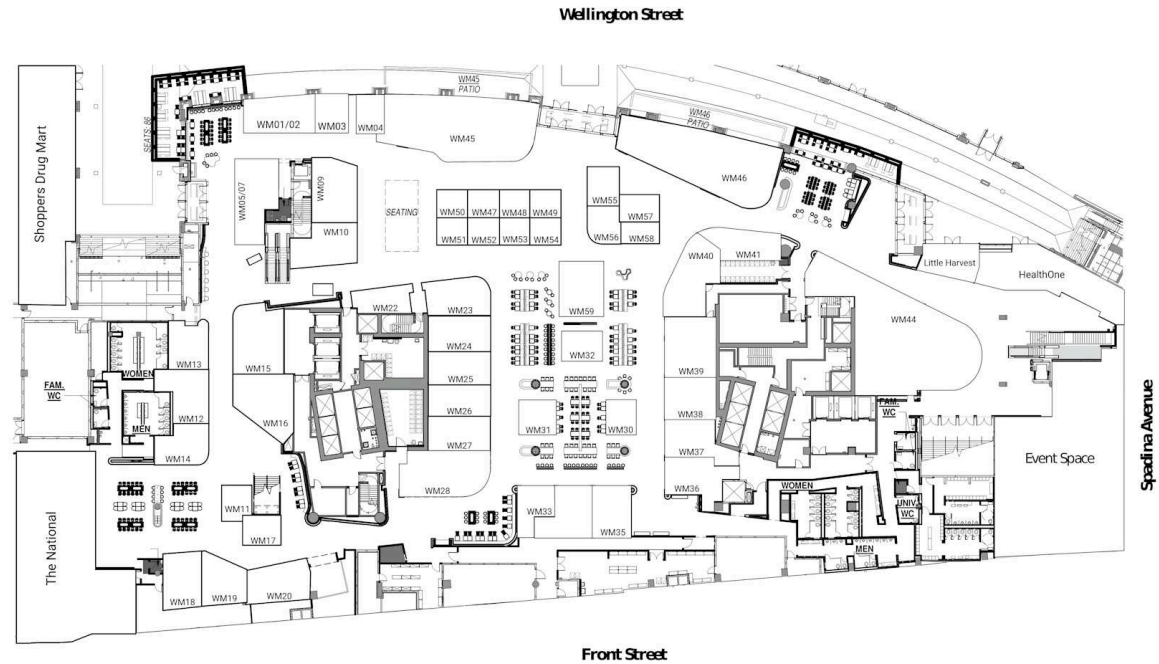

The Well

Toronto, Ontario
444 Front St W

Kariv Oretsky
koretzky@riocan.com
647-236-3409

Shadow Anchor

WM01/02	MADO Cafe	480 SF	WM19	Available	390 SF	WM35	Cookshop		WM50	Pancho's Bakery	170 SF
WM03	Tong Mein	190 SF	WM20	Available	400 SF	WM36	La Cubana	400 SF	WM51	A la Table	1,705 SF
WM04	Chatime Bubble Tea	200 SF	WM22	Pokesworks	310 SF	WM37	Ryus Noodle Bar	500 SF	WM52	Lost in the Sauce	170 SF
WM05/07	Bunches Flowers	620 SF	WM23	The Shake Therapy	480 SF	WM38	The Samosarie	490 SF	WM53	Big Fat Cookies	160 SF
WM09	Exotic Empire	490 SF	WM24	Japadog	440 SF	WM39	Doraji	400 SF	WM54	Bagels On Fire	170 SF
WM10	Uncle Tetsu's Japanese Cheesecake	490 SF	WM25	Rosie's Burgers	440 SF	WM40	Szechuan Express	590 SF	WM55	PURPEL	250 SF
WM11	Available	200 SF	WM26	Honestly Good Chicken Fingers	400 SF	WM41	Hooky's Fish and Chips	580 SF	WM56	Ren Sushi	200 SF
WM12	Available	470 SF	WM27	Blue Claw Lobster Shack	440 SF	WM44	Nord Lyon	490 SF	WM57	ChunYang Bubble Tea	210 SF
WM13	Canna Cabana	380 SF	WM28	Sweetie Pie	770 SF	WM45	Little Harvest	3,010 SF	WM58	Postman Waffles	180 SF
WM14	Available	410 SF	WM30	Sam's Juice and Eats	170 SF	WM46	BHC Chicken	1,780 SF	WM59	The Pier	380 SF
WM15	Available	730 SF	WM31	Snakes & Lattes	200 SF	WM47	East Tea Can	1,750 SF			
WM16	Available	590 SF	WM32	The Pier	200 SF	WM48	Lisa's Perfect Ice Cream	170 SF			
WM17	Available	200 SF	WM33	Gus Taco	310 SF	WM49	Faray Caco	160 SF			
WM18	Available	400 SF	WM34	The Island Caribbean	450 SF		Isabella's Mochi Donut Boutique	170 SF