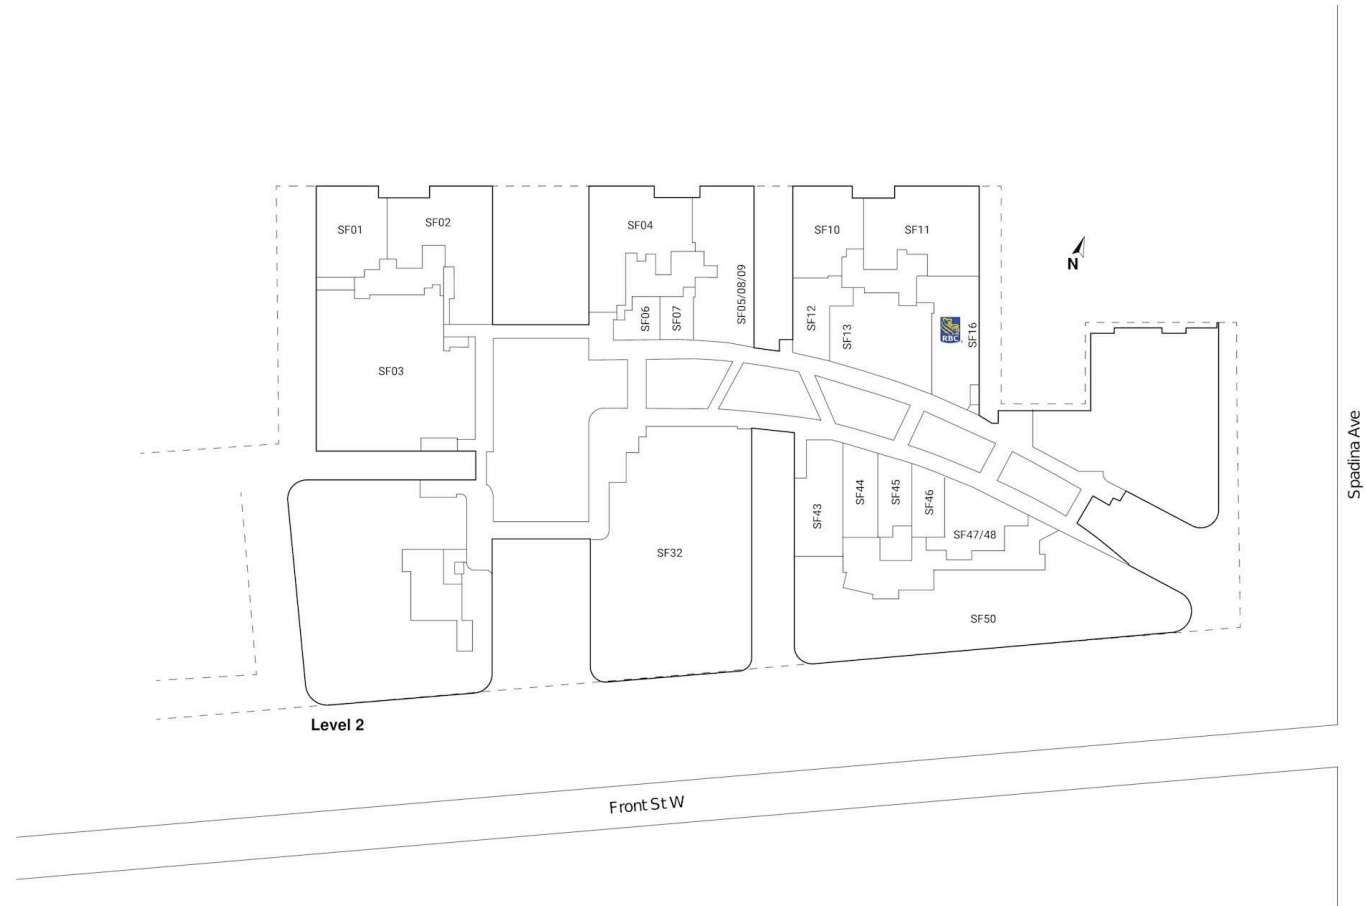

### Shadow Anchor

UG01	The Dorset	4,463 SF	UG12	LuLu Bar	1,422 SF	UG29	Prince St. Pizza	1,559 SF
UG02	La Plume	2,969 SF	UG13	Bridgette Bar	2,070 SF	UG30	The Bank of Nova Scotia	2,256 SF
UG03	Available	1,500 SF	UG14-17	Structube	7,903 SF	UG31/32	Lululemon	3,235 SF
UG04	Indigo Books	16,034 SF	UG18	Kit & Ace	2,563 SF	UG33	Giotelli	1,308 SF
UG05	Mandy's Salad	1,756 SF	UG21	Daycare	3,841 SF	UG34	Sephora	3,452 SF
UG06	L'Avenue	3,282 SF	UG22	Available	1,408 SF	UG36	Groovy Shoes	1,402 SF
UG07	Suetables	948 SF	UG23	Quantum Coffee	3,000 SF	UG39	Aisle 24	1,761 SF
UG07A	Bailey Nelson	840 SF	UG24	The National	1,447 SF	UG41	Crumb Cookies	1,940 SF
UG08	Steel N Ink	1,116 SF	UG25	LeCreuset	1,127 SF	UG43	Adidas	5,759 SF
UG09	Accent & Co.	1,014 SF	UG26/27	Gotstyle	3,053 SF			
UG10/11	Frank and Oak	2,722 SF	UG28	Fix Coffee + Bikes	1,065 SF			

### Shadow Anchor

LG01	BMO	4,545 SF	LG11	Design Republic	3,739 SF
LG03	Gem Studio	1,760 SF	LG12	Shoppers Drug Mart	16,000 SF
LG04	Available	2,376 SF	LG13	The National	24,276 SF
LG05	TBoutique	1,610 SF	LG14A	Event Space	5,038 SF
LG06	Era Vintage	2,357 SF	LG15	Health One	15,000 SF
LG07	Pop-Up Activation Space	955 SF	MK	Wellington Market	95,691 SF
LG08	Mr. Surprise	916 SF			
LG09	Bone & Biscuit Co.	1,146 SF			
LG10	Mo & More	999 SF			

### Shadow Anchor

SF01	The Dorset	4,683 SF	SF16	RBC Royal Bank	4,642 SF
SF02	La Plume	6,620 SF	SF32	Sweat & Tonic	24,000 SF
SF03	Arcadia Earth	17,501 SF	SF43	Lumea Laser Clinic	3,363 SF
SF04	Noyaa	6,066 SF	SF44	Azur Fit	2,243 SF
SF05/08/09	Etiket	6,396 SF	SF45	Park and 5th Co.	1,461 SF
SF06	Vie Nail	1,316 SF	SF46	Available	1,728 SF
SF07	Room1Six	1,221 SF	SF47/48	Dental Corp	3,271 SF
SF10	LuLu Bar	4,271 SF	SF50	Warner Music Group	22,956 SF
SF11	Bridgette Bar	6,408 SF			
SF12	Available	2,561 SF			
SF13	Sweat & Tonic Pilates	6,037 SF			