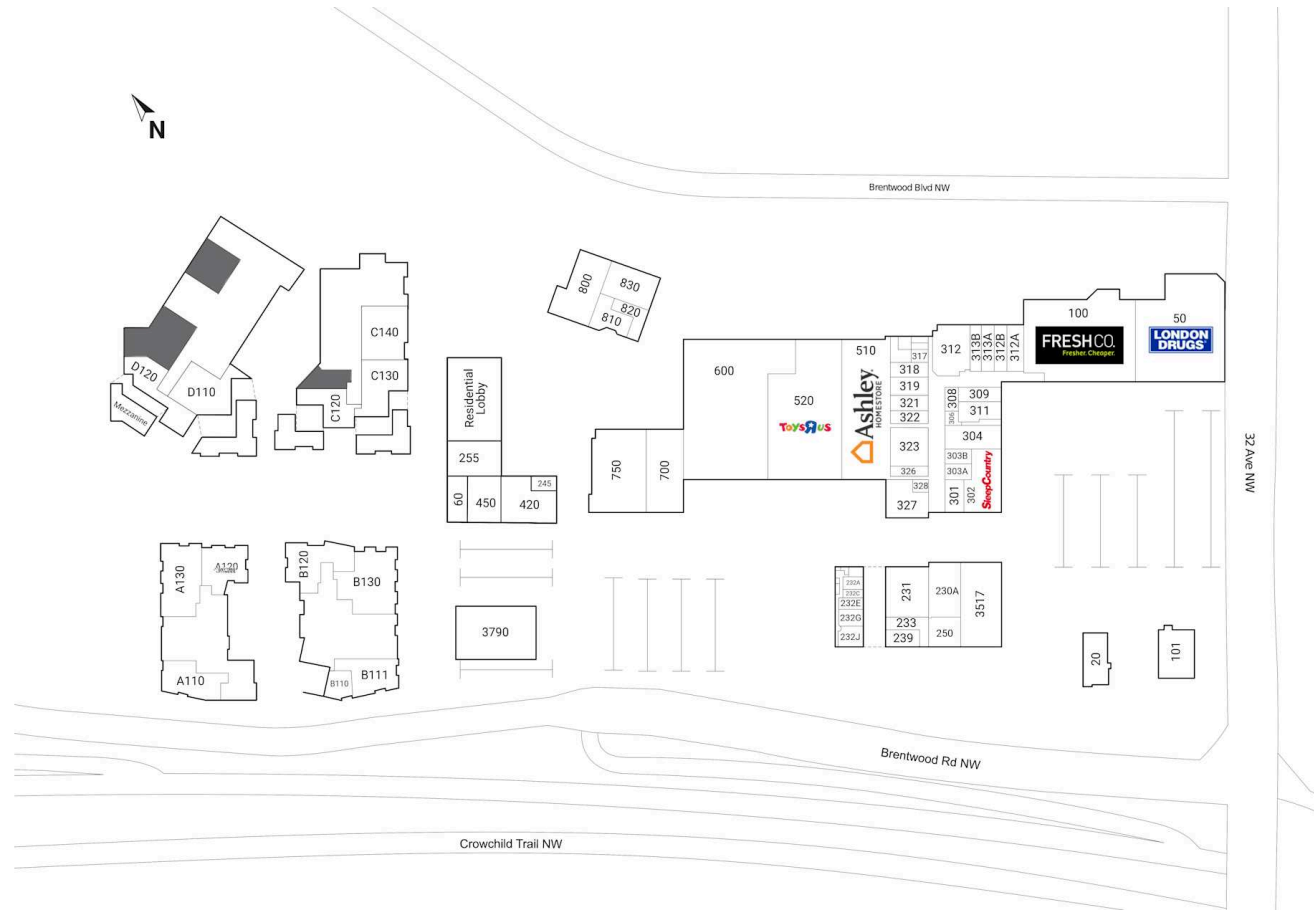

### Shadow Anchor

|      |                              |          |      |                                   |           |      |                          |          |      |                                 |           |      |                                 |           |
|------|------------------------------|----------|------|-----------------------------------|-----------|------|--------------------------|----------|------|---------------------------------|-----------|------|---------------------------------|-----------|
| A110 | Kim Vy Vietnamese Restaurant | 2,392 SF | 50   | London Drugs                      | 25,250 SF | 250  | Canna Cabana             | 1,651 SF | 313B | Under The Mountain Games        | 1,700 SF  | 520  | Toys R Us                       | 20,596 SF |
| A120 | Anytime Fitness              | 3,006 SF | 60   | Pizza Hut                         | 1,683 SF  | 255  | Piknic                   | 1,775 SF | 600  | HomeSense                       | 37,809 SF | 600  | HomeSense                       | 37,809 SF |
| A130 | Brentwood Childcare Centre   | 3,631 SF | 100  | FreshCo.                          | 25,061 SF | 301  | Starbucks                | 1,473 SF | 700  | Dollarama                       | 9,536 SF  | 700  | Dollarama                       | 9,536 SF  |
| B110 | Brentwood Nails & Spa        | 934 SF   | 101  | TD                                | 4,317 SF  | 302  | Sleep Country Canada     | 4,909 SF | 750  | Liquor Depot                    | 11,283 SF | 800  | The Kilkenny Irish Pub          | 8,852 SF  |
| B111 | Massage Addict               | 2,282 SF | 230A | LH Entertainment                  | 4,900 SF  | 303A | Edward Jones             | 877 SF   | 800  | The Kilkenny Irish Pub          | 8,852 SF  | 810  | Brentwood Family Medical Centre | 3,174 SF  |
| B120 | Dr. For Moms Chiropractic    | 3,073 SF | 231  | ATB Financial                     | 5,534 SF  | 303B | Northwest Vision Clinic  | 878 SF   | 810  | Brentwood Family Medical Centre | 3,174 SF  | 810  | Brentwood Family Medical Centre | 3,174 SF  |
| B130 | Wami Ootoya                  | 4,416 SF | 232A | Calgary Varsity MLA Office        | 806 SF    | 304  | Angles Hair And Spa      | 3,602 SF | 820  | Karma Salon                     | 2,813 SF  | 820  | Karma Salon                     | 2,813 SF  |
| C120 | Cha Time                     | 1,948 SF | 232C | Bloom Counselling and Art Therapy | 532 SF    | 306  | Cd Trader                | 450 SF   | 830  | Mr Imaging                      | 3,563 SF  | 830  | Mr Imaging                      | 3,563 SF  |
| C130 | GN Beauty Studio & Cafe      | 2,723 SF | 232E | Brentwood Eye Clinic              | 960 SF    | 308  | Available                | 974 SF   | 3517 | Bank of Montreal                | 9,432 SF  | 3517 | Bank of Montreal                | 9,432 SF  |
| C140 | Available                    | 2,464 SF | 232G | Calliou Group                     | 1,198 SF  | 309  | Ginger Beef Peking House | 1,376 SF | 3790 | Jameson's Restaurant & Bar      | 8,170 SF  | 3790 | Jameson's Restaurant & Bar      | 8,170 SF  |
| D110 | Available                    | 3,046 SF | 232J | Brentwood Chiropractic Clinic     | 1,656 SF  | 311  | Pet Planet               | 2,482 SF |      |                                 |           |      |                                 |           |
| D120 | Bliss Cupcakes               | 2,077 SF | 233  | Prograce Dentistry                | 2,288 SF  | 312  | Alberta Health Services  | 4,792 SF |      |                                 |           |      |                                 |           |
| 20   | Harvey's                     | 2,885 SF | 239  | Opa!                              | 1,000 SF  | 312A | Crowchild Physiotherapy  | 1,896 SF |      |                                 |           |      |                                 |           |
|      |                              |          | 245  | Denim & Smith                     | 750 SF    | 312B | H&R Block                | 1,831 SF |      |                                 |           |      |                                 |           |
|      |                              |          |      |                                   |           | 313A | Royal Denture Clinic     | 1,274 SF |      |                                 |           |      |                                 |           |
|      |                              |          |      |                                   |           |      |                          |          | 510  | Ashley Furniture Homestore      | 23,710 SF |      |                                 |           |