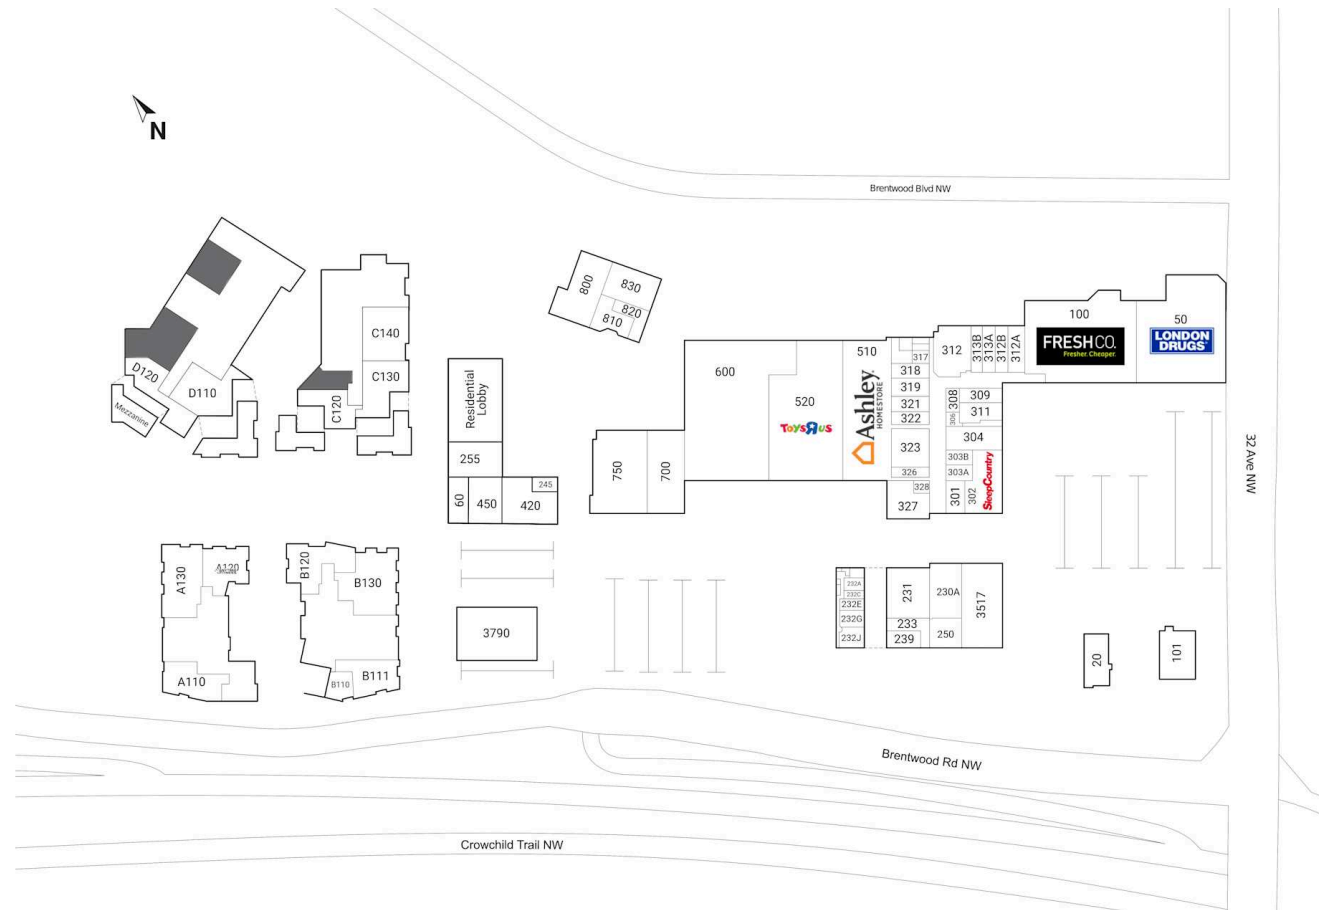

RioCan Brentwood

Calgary, Alberta
3630 Brentwood Rd
N.W.

Chris Conrod
cconrod@riocan.com
403-444-2854

Shadow Anchor

A110	Kim Vy Vietnamese Restaurant	2,392 SF	50	London Drugs	25,250 SF	250	Canna Cabana	1,651 SF	313B	Under The Mountain Games	1,700 SF	520	Toys R Us	20,596 SF
A120	Anytime Fitness	3,006 SF	60	Pizza Hut	1,683 SF	255	Piknic	1,775 SF	317	EQ Lifestyle	384 SF	600	HomeSense	37,809 SF
A130	Brentwood Childcare Centre	3,631 SF	100	FreshCo.	25,061 SF	301	Starbucks	1,473 SF	318	Available	1,005 SF	700	Dollarama	9,536 SF
B110	Brentwood Nails & Spa	934 SF	101	TD	4,317 SF	302	Sleep Country Canada	4,909 SF	319	Rock U Canada	2,206 SF	750	Liquor Depot	11,283 SF
B111	Massage Addict	2,282 SF	230A	LH Entertainment	4,900 SF	303A	Edward Jones	877 SF	321	Academy Hearing Centre	1,077 SF	800	The Kilkenny Irish Pub	8,852 SF
B120	Dr. For Moms Chiropractic	3,073 SF	231	ATB Financial	5,534 SF	303B	Northwest Vision Clinic	878 SF	322	iFix Cellphones	745 SF	810	Brentwood Family Medical Centre	3,174 SF
B130	Wami Ootoya	4,416 SF	232A	Calgary Varsity MLA Office	806 SF	304	Angles Hair And Spa	3,602 SF	323	Brentwood Village Dental Clinic	3,289 SF	820	Karma Salon	2,813 SF
C120	Cha Time	1,948 SF	232C	Bloom Counselling and Art Therapy	532 SF	306	Cd Trader	450 SF	326	Lily Dermis	841 SF	830	Mr Imaging	3,563 SF
C130	GN Beauty Studio & Cafe	2,723 SF	232E	Brentwood Eye Clinic	960 SF	308	Available	974 SF	327	University City Clinic	3,753 SF	3517	Bank of Montreal	9,432 SF
C140	Available	2,464 SF	232G	Calliou Group	1,198 SF	309	Ginger Beef Peking House	1,376 SF	328	Booster Juice	406 SF	3790	Jameson's Restaurant & Bar	8,170 SF
D110	Available	3,046 SF	232J	Brentwood Chiropractic Clinic	1,656 SF	311	Pet Planet	2,482 SF	420	Cora's Breakfast & Lunch	3,000 SF			
D120	Bliss Cupcakes	2,077 SF	233	Prograce Dentistry	2,288 SF	312	Alberta Health Services	4,792 SF	450	Papa's Grill	3,391 SF			
20	Harvey's	2,885 SF	239	Opa!	1,000 SF	312A	Crowchild Physiotherapy	1,896 SF	510	Ashley Furniture Homestore	23,710 SF			
			245	Denim & Smith	750 SF	312B	H&R Block	1,831 SF						
						313A	Royal Denture Clinic	1,274 SF						