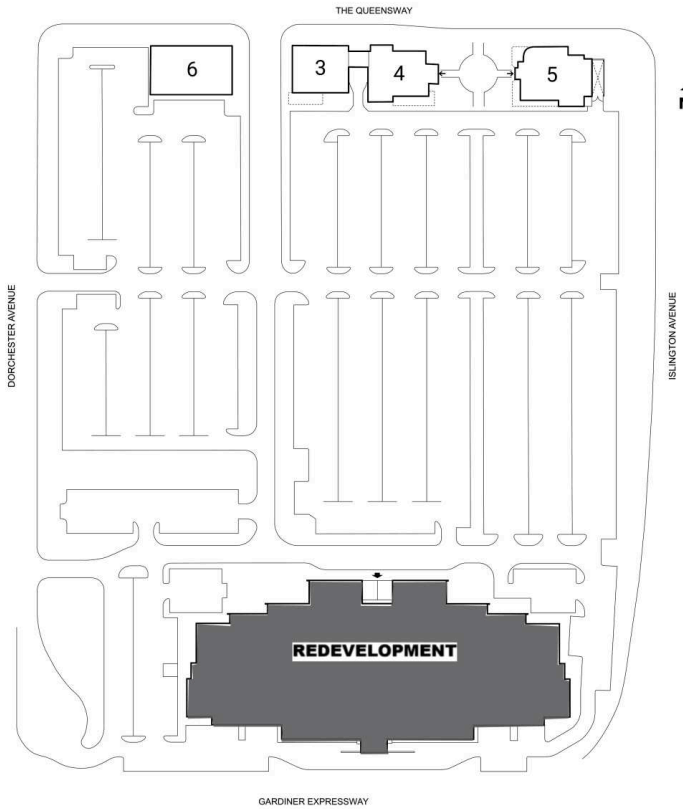

# Site Plan

## Queensway Cineplex

Toronto, Ontario  
1001 - 1037 The  
Queensway

Ryan Ramlal  
rramlal@riocan.com  
647-253-4960

■ **Shadow Anchor**

3	Redevelopment		5	Redevelopment	6,889 SF
4	Redevelopment	5,081 SF	6	Redevelopment	6,131 SF
		5,120 SF			