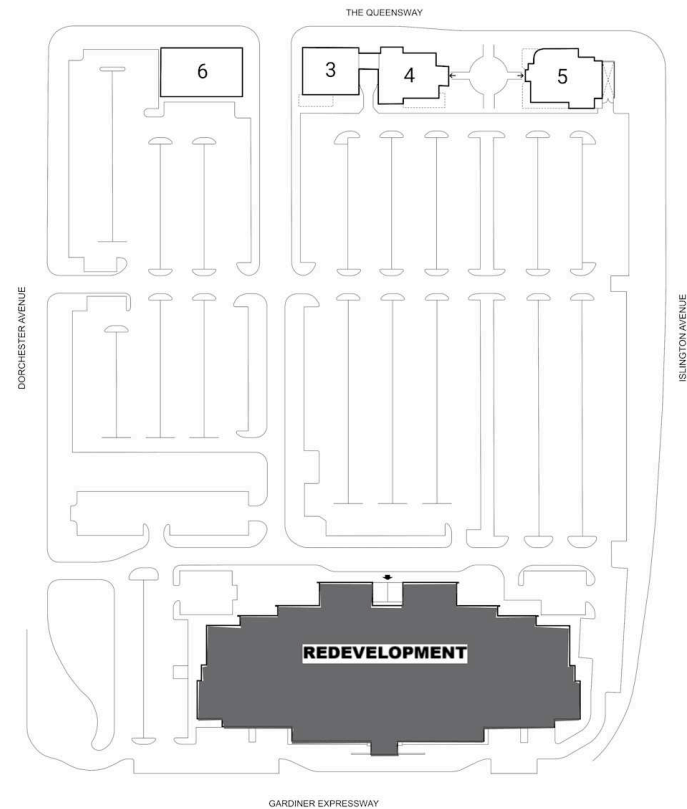

Site Plan

Queensway Cineplex

Toronto, Ontario
1001 - 1037 The
Queensway

Ryan Ramlal
rramlal@riocan.com
647-253-4960

■ **Shadow Anchor**

3	Redevelopment		5	Redevelopment	6,889 SF
4	Redevelopment	5,081 SF	6	Redevelopment	6,131 SF
		5,120 SF			