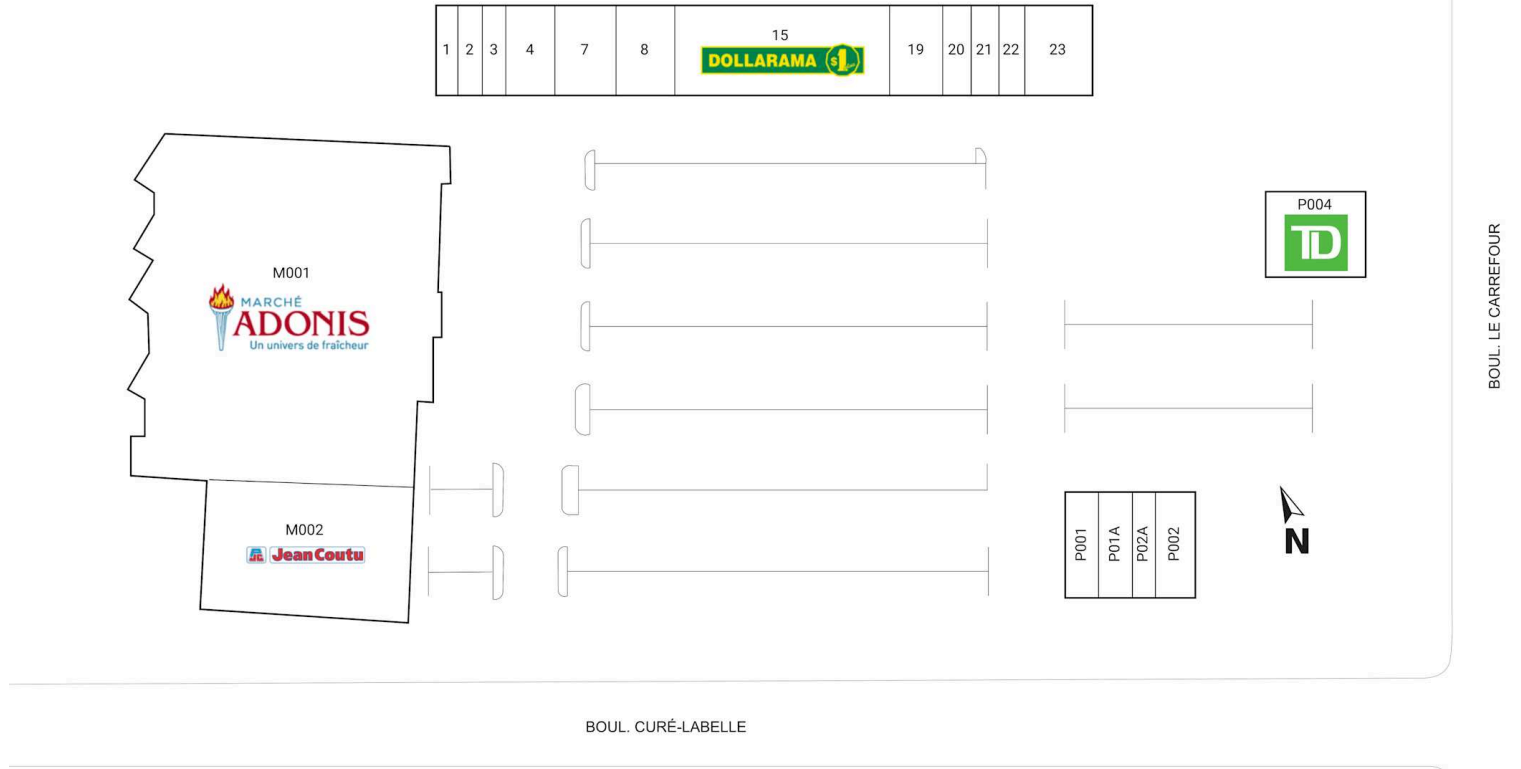

Place Carnaval Laval

Laval, Quebec
2155 - 2425 Blvd. Cure-Labelle

Andrew Mikhail
andrew.mikhail@harden.ca
514-679-8892

■ Shadow Anchor

M001	Adonis	53,200 SF	7	La Place Des Verticaux	3,132 SF
M002	Jean Coutu	16,003 SF	8	Riaz Kabab	2,611 SF
P001	FRIPE-PRIX RENAISSANCE	2,099 SF	15	Dollarama	9,978 SF
P002	Pizza Pizza	1,771 SF	19	Reliable Parts	2,600 SF
P004	TD	5,129 SF	20	Fritou	1,300 SF
P01A	Shawarmaz	2,132 SF	21	Subway	1,300 SF
P02A	Falafel Manie	794 SF	22	American Style	1,305 SF
1	Optique Laval	1,211 SF	23	Garderie Bilingue Les Amis De Camelia	3,109 SF
2	Tabagie Chomedie	1,057 SF			
3	Collins Safety Shoes	1,106 SF			
4	Restaurant Pho 882	2,395 SF			