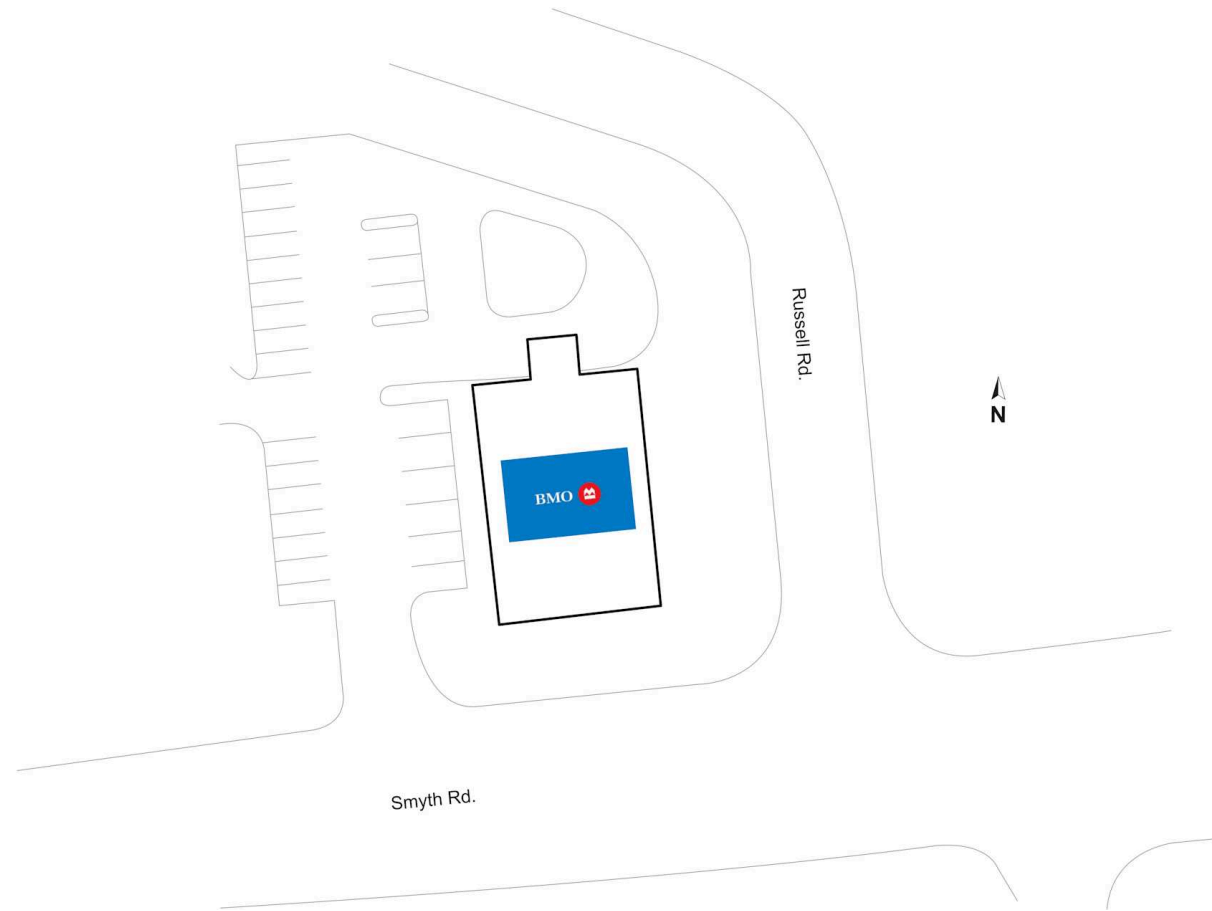

Site Plan

945 Smyth Road

Ottawa, Ontario
945 Smyth Rd

Cody Perza
cperza@riocan.com
647-388-9036

■ **Shadow Anchor**

1

Bank of Montreal

8,532 SF