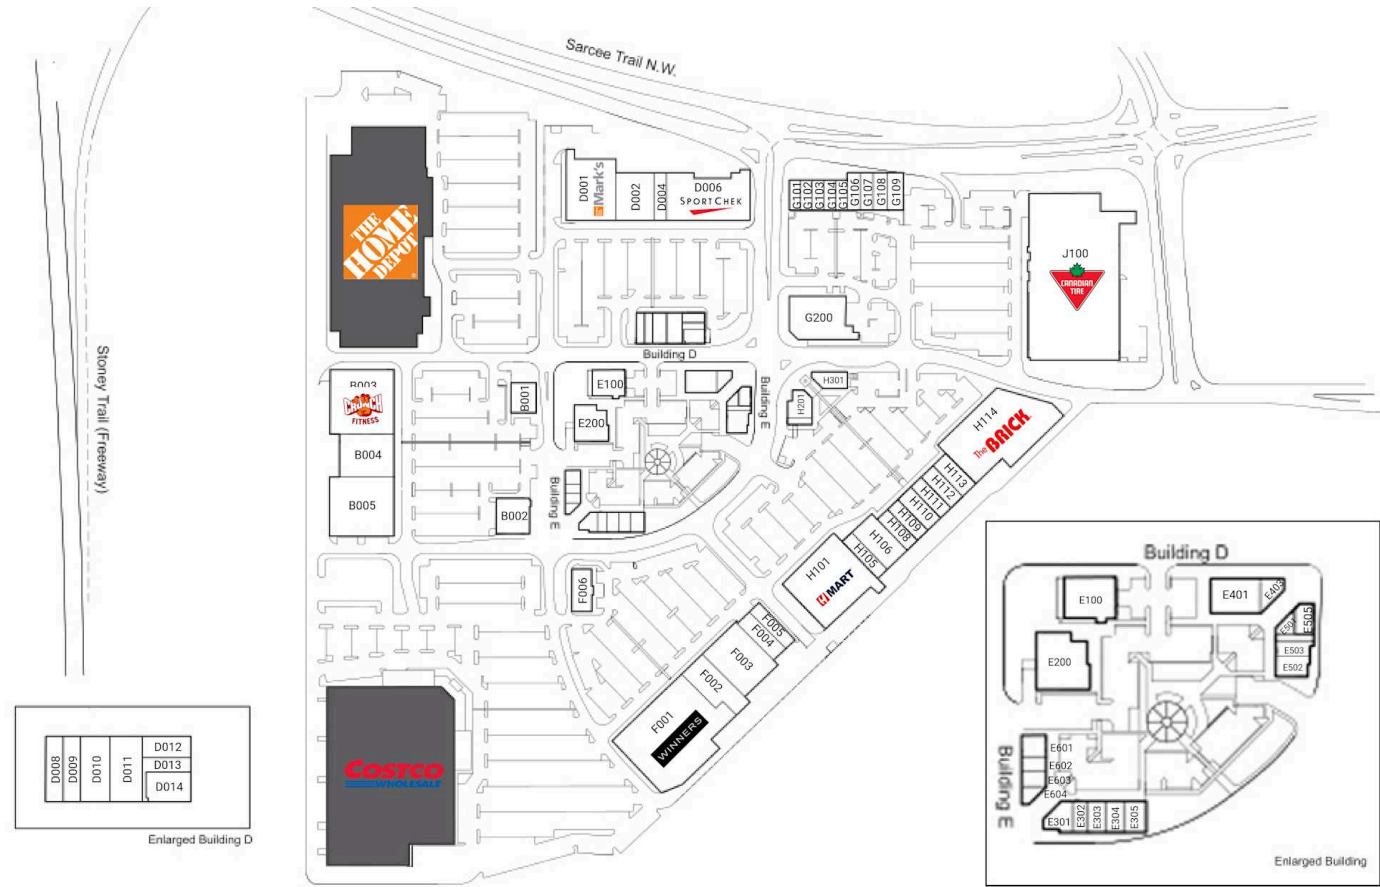

RioCan Beacon Hill

Calgary, Alberta
11588 Sarcee Trail NW

Gordon Woodman
gwoodman@riocan.com
1-587-436-4028

Shadow Anchor

B001	TD	5,925 SF			E501	Booster Juice	702 SF	F006	A&W	5,559 SF	H105	Family Braces	4,048 SF	
B002	Core Education and Fine Arts	7,132 SF	D012	Chiropractic & Massage Clinic		E502	Stacked Pancake & Breakfast House	2,434 SF	G101	Specsavers	1,349 SF	H106	Dollarama	9,050 SF
B003	Crunch Fitness	28,044 SF	D013	Starbucks	1,488 SF	E503	Oodle Noodle	1,265 SF	G102	Bell	1,269 SF	H108	Carter'S Oshkosh	4,001 SF
B004	Golf Town	17,564 SF	D014	Rogers	1,134 SF	E505	Oodle Noodle	1,265 SF	G103	The Doctor's Office	2,155 SF	H109	Black Belt Jung's Taekwondo	3,965 SF
B005	Michaels	24,241 SF	E100	Montessori	1,843 SF	E601	Chopped Leaf	1,409 SF	G104	Five Star Health And Wellness	1,697 SF	H110	Optiks International	4,981 SF
D001	Mark's	20,007 SF	E200	Baekjeong Korean BBQ	5,776 SF	E602	The Samosa Factory	949 SF	G105	Prime Time Donair	904 SF	H111	Paris Baguette	3,986 SF
D002	Westcoast Kids	9,628 SF	E301	Montana's	5,196 SF	E603	Prime Time Donair	904 SF	G106	VT Noodle Bar	1,164 SF	H112	Let's Golf	4,535 SF
D004	Chatters	4,989 SF	E302	Dave's Hot Chicken	1,825 SF	E604	VT Noodle Bar	1,164 SF	G107	Panago Pizza	1,219 SF	H113	La Vie En Rose	5,000 SF
D006	SportChek	27,985 SF	E303	Panago Pizza	1,219 SF	F001	Sun Tea	777 SF	G108	California Thai	1,418 SF	H114	The Brick	39,695 SF
D008	Nani's Gelato	1,291 SF	E304	Edo Japan	1,525 SF	F002	Edo Japan	1,525 SF	G109	Edo Japan	1,525 SF	H201	Penningtons	4,868 SF
D009	Supplement King	1,776 SF	E305	California Thai	1,418 SF	F003	Edo Japan	1,525 SF	G200	Subway	1,344 SF	H301	Mr. Big & Tall	3,554 SF
D010	Beacon Hill Dental	2,728 SF	E401	Subway	1,344 SF	F004	Valu Buds	4,355 SF	H101	Beacon Hill Dental	2,728 SF	J100	Canadian Tire	95,423 SF
D011	Beacon Hill	3,005 SF	E403	Valu Buds	4,355 SF	F005	Lavish Nail & Spa	1,316 SF	M1	Beacon Hill	3,005 SF	M1	Home Depot	106,065 SF