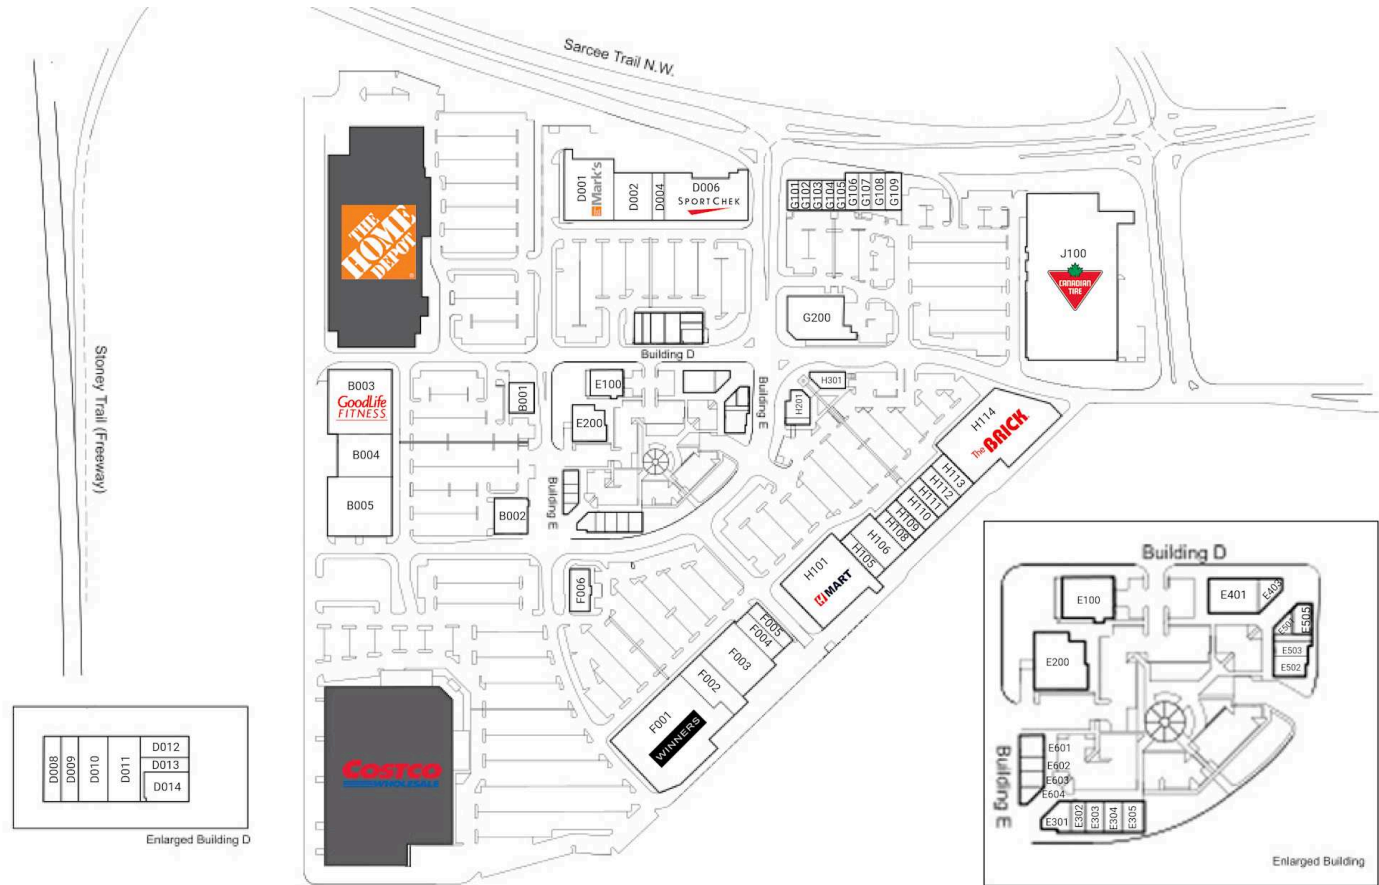

Site Plan

RioCan Beacon Hill

Calgary, Alberta
11588 Sarcee Trail NW

Abby Billard
abillard@riocan.com
403-463-1376

Shadow Anchor

B001	TD	5,925 SF	D012	Massage Clini		E503	Breakfast House		G102	Bell	1,269 SF	H109	Black Belt Jung's Taekwondo	3,965 SF	
B002	Core Education and Fine Arts	7,132 SF	D013	Starbucks	1,488 SF	E505	Oodle Noodle	1,293 SF	G103	The Doctor's Office	2,155 SF	H110	Optiks International	4,981 SF	
B003	GoodLife Fitness	28,044 SF	D014	Rogers	1,134 SF	E601	Chopped Leaf	1,409 SF	G104	Five Star Health And Wellness	1,697 SF	H111	Paris Baguette	3,986 SF	
B004	Golf Town	17,564 SF	E100	Montessori	1,843 SF	E602	The Samosa Factory	949 SF	G105	Telus	1,284 SF	H112	Let's Golf	4,535 SF	
B005	Michaels	24,241 SF	E200	Baekjeong Korean BBQ	5,776 SF	E603	Prime Time Donair	904 SF	G106	Tommy Gun's Original Barbershop	1,232 SF	H113	La Vie En Rose	5,000 SF	
D001	Mark's	20,007 SF	E301	Montana's	5,196 SF	E604	Kim Lan Vietnamese Restaurant	1,164 SF	G107	Human Kanvas	961 SF	H114	The Brick	39,695 SF	
D002	Westcoast Kids	9,628 SF	E302	Mucho Burrito	1,825 SF	F001	Yifang Fruit Tea	777 SF	G108	Shoppers Drug Mart	16,723 SF	H201	Penningtons	4,868 SF	
D004	Chatters	4,989 SF	E303	Panago Pizza	1,219 SF	F002	Panago Pizza	1,219 SF	G109	Best Buy	30,397 SF	H301	Mr. Big & Tall	3,554 SF	
D006	SportChek	27,985 SF	E304	California Thai	1,418 SF	F003	Edo Japan	1,525 SF	G109	Family Braces	4,048 SF	J100	Canadian Tire	95,423 SF	
D008	Nani's Gelato	1,291 SF	E305	Edo Japan	1,525 SF	F004	Subway	1,344 SF	H106	Dollarama	9,050 SF	M1	Home Depot	106,065 SF	
D009	Supplement King	1,776 SF	E401	Subway	1,344 SF	F005	Deep Discount Liquor	4,355 SF	H108	Available	4,001 SF				
D010	Beacon Hill Dental	2,728 SF	E403	Deep Discount Liquor	4,355 SF	F006	Lavish Nail & Spa	1,316 SF							
D011	Beacon Hill Chiropractic &	3,005 SF	E501	Lavish Nail & Spa	1,316 SF	G101	Booster Juice	702 SF							
			E502	Stacked Pancake &	2,400 SF		Stacked Pancake &	2,400 SF							