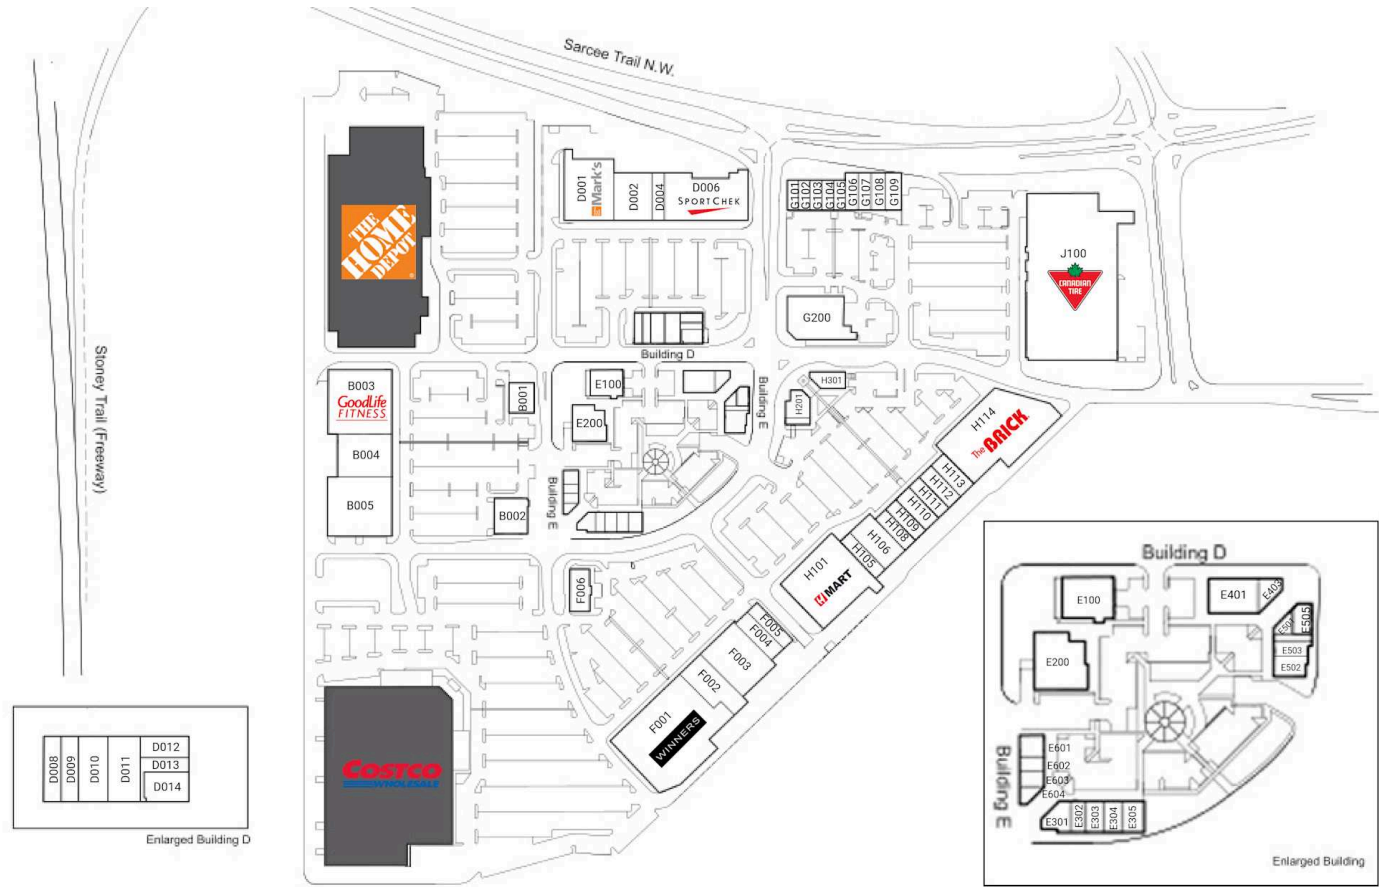

Site Plan

RioCan Beacon Hill

Calgary, Alberta
11588 Sarcee Trail NW

Abby Billard
abillard@riocan.com
403-463-1376

Shadow Anchor

B001	TD	5,925 SF	D012	Massage Clini		E503	Breakfast House		G102	Bell	1,269 SF	H109	Black Belt Jung's Taekwondo	3,965 SF
B002	Core Education and Fine Arts	7,132 SF	D013	Starbucks	1,488 SF	E505	Oodle Noodle	1,293 SF	G103	The Doctor's Office	2,155 SF	H110	Optiks International	4,981 SF
B003	GoodLife Fitness	28,044 SF	D014	Rogers	1,134 SF	E601	Chopped Leaf	1,409 SF	G104	Five Star Health And Wellness	1,697 SF	H111	Paris Baguette	3,986 SF
B004	Golf Town	17,564 SF	E100	Montessori	1,843 SF	E602	The Samosa Factory	949 SF	G105	Telus	1,284 SF	H112	Let's Golf	4,535 SF
B005	Michaels	24,241 SF	E200	Baekjeong Korean BBQ	5,776 SF	E603	Prime Time Donair	904 SF	G106	Kim Lan Vietnamese Restaurant	1,164 SF	H113	Tommy Gun's Original Barbershop	1,232 SF
D001	Mark's	20,007 SF	E301	Montana's	5,196 SF	E604	Yifang Fruit Tea	777 SF	G107	All Season Nails & Spa	1,115 SF	H114	La Vie En Rose	5,000 SF
D002	Westcoast Kids	9,628 SF	E302	Dave's Hot Chicken	1,825 SF	F001	Panago Pizza	1,219 SF	G108	Human Kanvas	961 SF	H201	The Brick	39,695 SF
D004	Chatters	4,989 SF	E303	Panago Pizza	1,219 SF	F002	California Thai	1,418 SF	G109	Shoppers Drug Mart	16,723 SF	H301	Penningtons	4,868 SF
D006	SportChek	27,985 SF	E304	Edo Japan	1,525 SF	F003	Edo Japan	1,525 SF	G200	Clogs 4 Comfort	3,690 SF	J100	Mr. Big & Tall	3,554 SF
D008	Nani's Gelato	1,291 SF	E305	Subway	1,344 SF	F004	Subway	1,344 SF	H101	Shoppers Drug Mart	16,723 SF	M1	Canadian Tire	95,423 SF
D009	Nani's Gelato	1,291 SF	E401	Deep Discount Liquor	4,355 SF	F005	Deep Discount Liquor	4,355 SF	H105	H-Mart	30,397 SF		Home Depot	106,065 SF
D010	Supplement King	1,776 SF	E403	Lavish Nail & Spa	1,316 SF	F006	Lavish Nail & Spa	1,316 SF	H106	Family Braces	4,048 SF			
D011	Beacon Hill Dental	2,728 SF	E501	Beacon Hill Dental	2,728 SF	G101	Beacon Hill Dental	2,728 SF	H108	Dollarama	9,050 SF			
	Beacon Hill Chiropractic &	3,005 SF	E502	Beacon Hill Chiropractic &	3,005 SF		Beacon Hill Chiropractic &	3,005 SF		H108	Available	4,001 SF		
				Stacked Pancake &	2,400 SF									