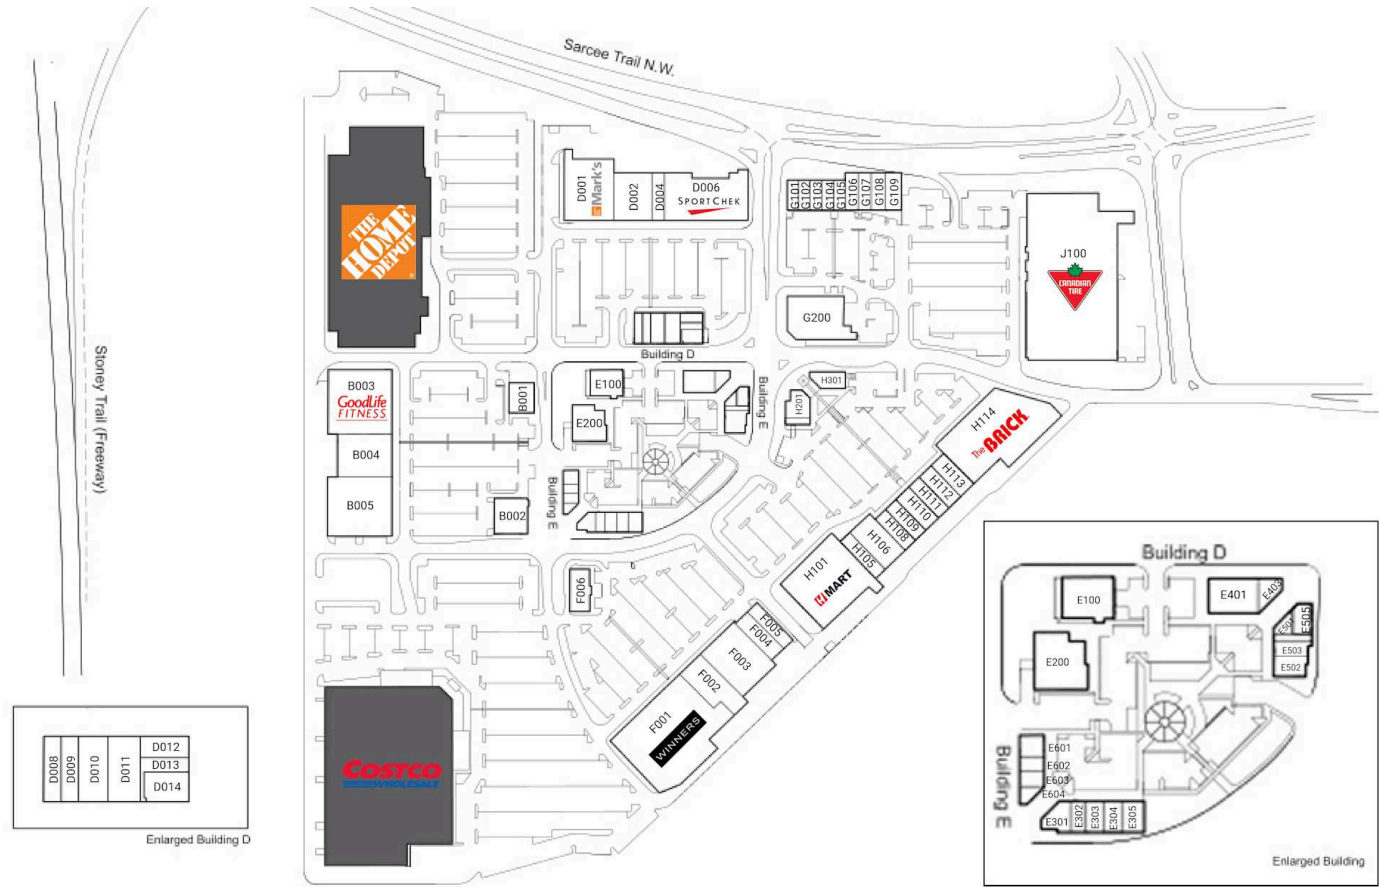

# Site Plan

### Shadow Anchor

B001	TD	5,925 SF	D012	Massage Clini		E503	Breakfast House		G102	Bell	1,269 SF	H109	Black Belt Jung's Taekwondo	3,965 SF
B002	Core Education and Fine Arts	7,132 SF	D013	Starbucks	1,488 SF	E505	Oodle Noodle	1,293 SF	G103	The Doctor's Office	2,155 SF	H110	Optiks International	4,981 SF
B003	GoodLife Fitness	28,044 SF	D014	Rogers	1,134 SF	E601	Chopped Leaf	1,409 SF	G104	Five Star Health And Wellness	1,697 SF	H111	Paris Baguette	3,986 SF
B004	Golf Town	17,564 SF	E100	Montessori	1,843 SF	E602	The Samosa Factory	949 SF	G105	Telus	1,284 SF	H112	Let's Golf	4,535 SF
B005	Michaels	24,241 SF	E200	Baekjeong Korean BBQ	5,776 SF	E603	Prime Time Donair	904 SF	G106	Tommy Gun's Original Barbershop	1,232 SF	H113	La Vie En Rose	5,000 SF
D001	Mark's	20,007 SF	E301	Montana's	5,196 SF	E604	Kim Lan Vietnamese Restaurant	1,164 SF	G107	All Season Nails & Spa	1,115 SF	H114	The Brick	39,695 SF
D002	Westcoast Kids	9,628 SF	E302	Dave's Hot Chicken	1,825 SF	F001	Yifang Fruit Tea	777 SF	G108	Human Kanvas	961 SF	H201	Penningtons	4,868 SF
D004	Chatters	4,989 SF	E302	Panago Pizza	1,219 SF	F002	Panago Pizza	1,219 SF	G109	Shoppers Drug Mart	16,723 SF	H301	Mr. Big & Tall	3,554 SF
D006	SportChek	27,985 SF	E303	California Thai	1,418 SF	F003	Yifang Fruit Tea	777 SF	H101	H-Mart	30,397 SF	J100	Canadian Tire	95,423 SF
D008	Nani's Gelato	1,291 SF	E304	Edo Japan	1,525 SF	F004	Winners	51,403 SF	H105	Family Braces	4,048 SF	M1	Home Depot	106,065 SF
D009	Supplement King	1,776 SF	E305	Subway	1,344 SF	F005	The Shoe Company	6,235 SF	H106	Dollarama	9,050 SF			
D010	Beacon Hill Dental	2,728 SF	E401	Deep Discount Liquor	4,355 SF	F006	PetSmart	16,339 SF	H108	Available	4,001 SF			
D011	Beacon Hill Chiropractic &	3,005 SF	E403	Lavish Nail & Spa	1,316 SF	F004	Best Buy	5,014 SF						
			E501	Booster Juice	702 SF	F005	Reitmans	6,005 SF						
			E502	Stacked Pancake &	2,400 SF	F006	A&W	5,559 SF						
						G101	EB Games	1,349 SF						