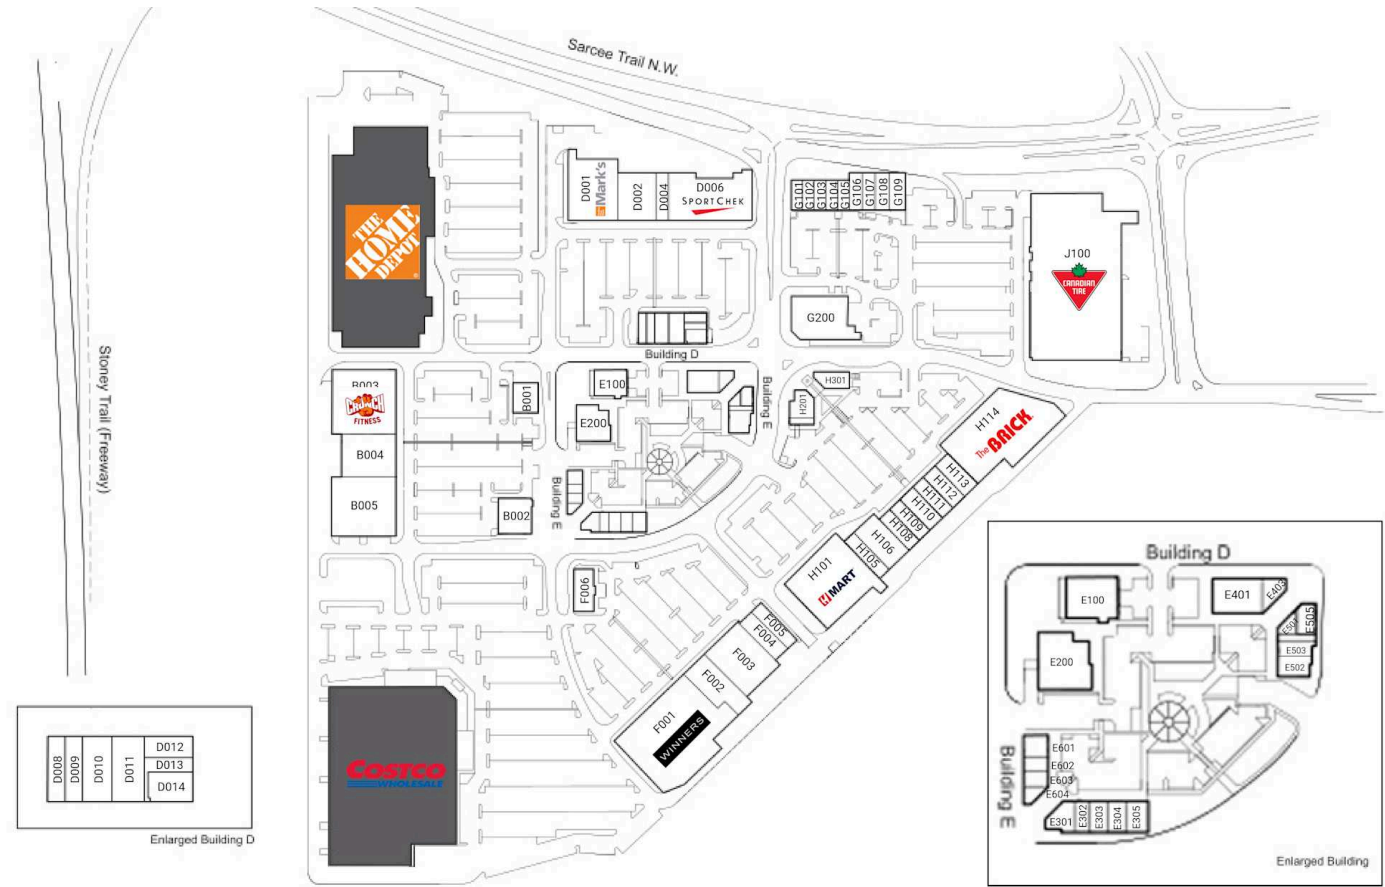

# Site Plan

## RioCan Beacon Hill

Calgary, Alberta  
11588 Sarcee Trail NW

Cody Perza  
cperza@riocan.com  
647-388-9036

### Shadow Anchor

B001	TD	5,925 SF			E501	Booster Juice	702 SF	F006	A&W	5,559 SF	H105	Family Braces	4,048 SF	
B002	Core Education and Fine Arts	7,132 SF	D012	Chiropractic & Massage Clinic	1,488 SF	E502	Stacked Pancake & Breakfast House	2,434 SF	G101	Specsavers	1,349 SF	H106	Dollarama	9,050 SF
B003	Crunch Fitness	28,044 SF	D013	Starbucks	1,134 SF	E503	Oodle Noodle	1,265 SF	G102	Bell	1,269 SF	H108	Carter'S Oshkosh	4,001 SF
B004	Golf Town	17,564 SF	D014	Rogers	1,843 SF	E505	Chopped Leaf	1,409 SF	G103	The Doctor's Office	2,155 SF	H109	Black Belt Jung's Taekwondo	3,965 SF
B005	Michaels	24,241 SF	E100	Montessori	1,843 SF	E601	Montana's	5,196 SF	G104	The Samosa Factory	949 SF	H110	Optiks International	4,981 SF
D001	Mark's	20,007 SF	E200	Baekjeong Korean BBQ	5,776 SF	E602	Prime Time Donair	904 SF	G105	Wellness	1,697 SF	H111	Five Star Health And Wellness	3,986 SF
D002	Westcoast Kids	9,628 SF	E301	Montana's	5,196 SF	E603	Dave's Hot Chicken	1,825 SF	G106	Prime Time Donair	1,284 SF	H112	Telus	1,284 SF
D004	Chatters	4,989 SF	E302	Dave's Hot Chicken	1,825 SF	E604	Panago Pizza	1,219 SF	G107	VT Noodle Bar	1,164 SF	H113	Tommy Gun's Original Barbershop	1,215 SF
D006	SportChek	27,985 SF	E303	Panago Pizza	1,219 SF	F001	California Thai	1,418 SF	G108	Sun Tea	777 SF	H114	All Season Nails & Spa	1,115 SF
D008	Nani's Gelato	1,291 SF	E304	Edo Japan	1,525 SF	F002	Edo Japan	1,525 SF	G109	The Shoe Company	6,235 SF	H201	Human Kanvas	961 SF
D009	Supplement King	1,776 SF	E305	Subway	1,344 SF	F003	Subway	1,344 SF	G109	PetSmart	16,339 SF	H301	Clogs 4 Comfort	3,690 SF
D010	Beacon Hill Dental	2,728 SF	E401	Valu Buds	4,355 SF	F004	Best Buy	5,014 SF	G200	Shoppers Drug Mart	16,723 SF	J100	Mr. Big & Tall	3,554 SF
D011	Beacon Hill	3,005 SF	E403	Lavish Nail & Spa	1,316 SF	F005	Reitmans	6,005 SF	H101	H-Mart	30,397 SF	M1	Canadian Tire	95,423 SF