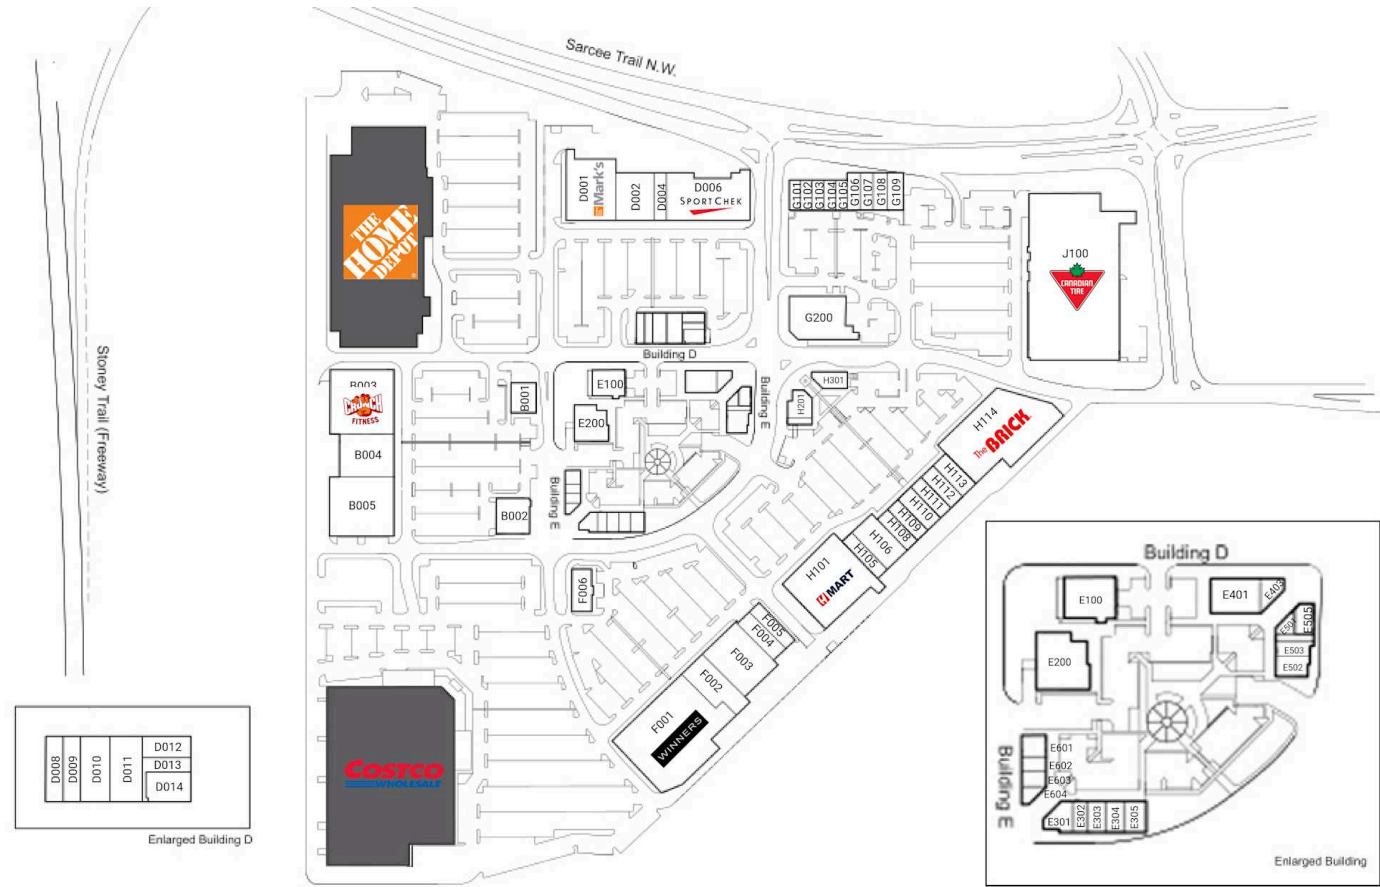

# Site Plan

### Shadow Anchor

B001	TD	5,925 SF			E501	Booster Juice	702 SF	F006	A&W	5,559 SF	H105	Family Braces	4,048 SF		
B002	Core Education and Fine Arts	7,132 SF	D012	Chiropractic & Massage Clinic		E502	Stacked Pancake & Breakfast House	2,434 SF	G101	Specsavers	1,349 SF	H106	Dollarama	9,050 SF	
B003	Crunch Fitness	28,044 SF	D013	Starbucks	1,488 SF	E503	Oodle Noodle	1,265 SF	G102	Bell	1,269 SF	H108	Carter'S Oshkosh	4,001 SF	
B004	Golf Town	17,564 SF	D014	Rogers	1,134 SF	E505	Oodle Noodle	1,265 SF	G103	The Doctor's Office	2,155 SF	H109	Black Belt Jung's Taekwondo	3,965 SF	
B005	Michaels	24,241 SF	E100	Montessori	1,843 SF	E601	Chopped Leaf	1,409 SF	G104	Five Star Health And Wellness	1,697 SF	H110	Optiks International	4,981 SF	
D001	Mark's	20,007 SF	E200	Baekjeong Korean BBQ	5,776 SF	E602	The Samosa Factory	949 SF	G105	Prime Time Donair	904 SF	H111	Paris Baguette	3,986 SF	
D002	Westcoast Kids	9,628 SF	E301	Montana's	5,196 SF	E603	Prime Time Donair	904 SF	G106	VT Noodle Bar	1,164 SF	H112	Let's Golf	4,535 SF	
D004	Chatters	4,989 SF	E302	Dave's Hot Chicken	1,825 SF	E604	VT Noodle Bar	1,164 SF	G107	Panago Pizza	1,219 SF	H113	La Vie En Rose	5,000 SF	
D006	SportChek	27,985 SF	E303	Panago Pizza	1,219 SF	F001	Sun Tea	777 SF	G108	California Thai	1,418 SF	H114	The Brick	39,695 SF	
D008	Nani's Gelato	1,291 SF	E304	Edo Japan	1,525 SF	F002	Sun Tea	777 SF	G109	Edo Japan	1,525 SF	H201	Penningtons	4,868 SF	
D009	Supplement King	1,776 SF	E305	Valu Buds	4,355 SF	F003	Winners	51,403 SF	G108	Subway	1,344 SF	H301	Mr. Big & Tall	3,554 SF	
D010	Beacon Hill Dental	2,728 SF	E401	Subway	1,344 SF	F004	The Shoe Company	6,235 SF	G109	Valu Buds	4,355 SF	J100	Canadian Tire	95,423 SF	
D011	Beacon Hill	3,005 SF	E403	Lavish Nail & Spa	1,316 SF	F005	PetSmart	16,339 SF	G200	Lavish Nail & Spa	1,316 SF	M1	Home Depot	106,065 SF	
							F004	Best Buy	5,014 SF	H101	H-Mart	30,397 SF			
							F005	Reitmans	6,005 SF						