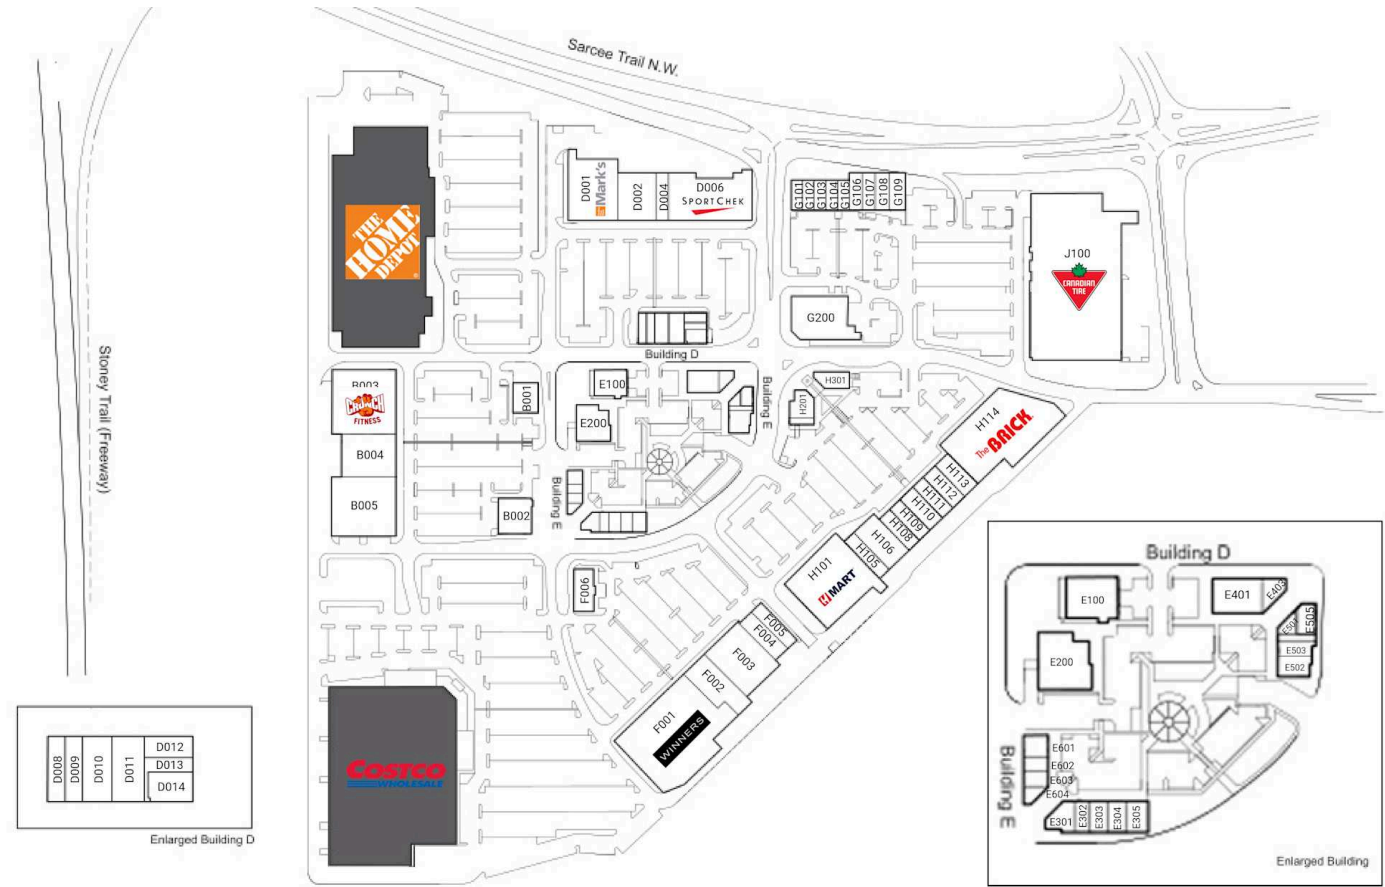

Site Plan

RioCan Beacon Hill

Calgary, Alberta
11588 Sarcee Trail NW

Cody Perza
cperza@riocan.com
647-388-9036

Shadow Anchor

B001	TD	5,925 SF			E501	Booster Juice	702 SF	F006	A&W	5,559 SF	H105	Family Braces	4,048 SF	
B002	Core Education and Fine Arts	7,132 SF	D012	Chiropractic & Massage Clinic	1,488 SF	E502	Stacked Pancake & Breakfast House	2,400 SF	G101	Specsavers	1,349 SF	H106	Dollarama	9,050 SF
B003	Crunch Fitness	28,044 SF	D013	Starbucks	1,134 SF	E503	Oodle Noodle	1,293 SF	G102	Bell	1,269 SF	H108	Carter'S Oshkosh	4,001 SF
B004	Golf Town	17,564 SF	D014	Rogers	1,843 SF	E505	Chopped Leaf	1,409 SF	G103	The Doctor's Office	2,155 SF	H109	Black Belt Jung's Taekwondo	3,965 SF
B005	Michaels	24,241 SF	E100	Montessori	1,843 SF	E601	Montessori	1,843 SF	G104	Five Star Health And Wellness	1,697 SF	H110	Optiks International	4,981 SF
D001	Mark's	20,007 SF	E200	Baekjeong Korean BBQ	5,776 SF	E602	The Samosa Factory	949 SF	G105	Prime Time Donair	904 SF	H111	Paris Baguette	3,986 SF
D002	Westcoast Kids	9,628 SF	E301	Montana's	5,196 SF	E603	Prime Time Donair	904 SF	G106	Dave's Hot Chicken	1,825 SF	H112	Let's Golf	4,535 SF
D004	Chatters	4,989 SF	E302	Panago Pizza	1,219 SF	E604	VT Noodle Bar	1,164 SF	G107	Panago Pizza	1,219 SF	H113	La Vie En Rose	5,000 SF
D006	SportChek	27,985 SF	E303	California Thai	1,418 SF	F001	Yifang Fruit Tea	777 SF	G108	California Thai	1,418 SF	H114	The Brick	39,695 SF
D008	Nani's Gelato	1,291 SF	E304	Edo Japan	1,525 SF	F002	Winners	51,403 SF	G109	Edo Japan	1,525 SF	H201	Penningtons	4,868 SF
D009	Supplement King	1,776 SF	E305	Subway	1,344 SF	F003	The Shoe Company	6,235 SF	G200	Subway	1,344 SF	H301	Mr. Big & Tall	3,554 SF
D010	Beacon Hill Dental	2,728 SF	E401	Valu Buds	4,355 SF	F004	PetSmart	16,339 SF	H101	Valu Buds	4,355 SF	J100	Canadian Tire	95,423 SF
D011	Beacon Hill	3,005 SF	E403	Lavish Nail & Spa	1,316 SF	F005	Best Buy	5,014 SF		Lavish Nail & Spa	1,316 SF	M1	Home Depot	106,065 SF