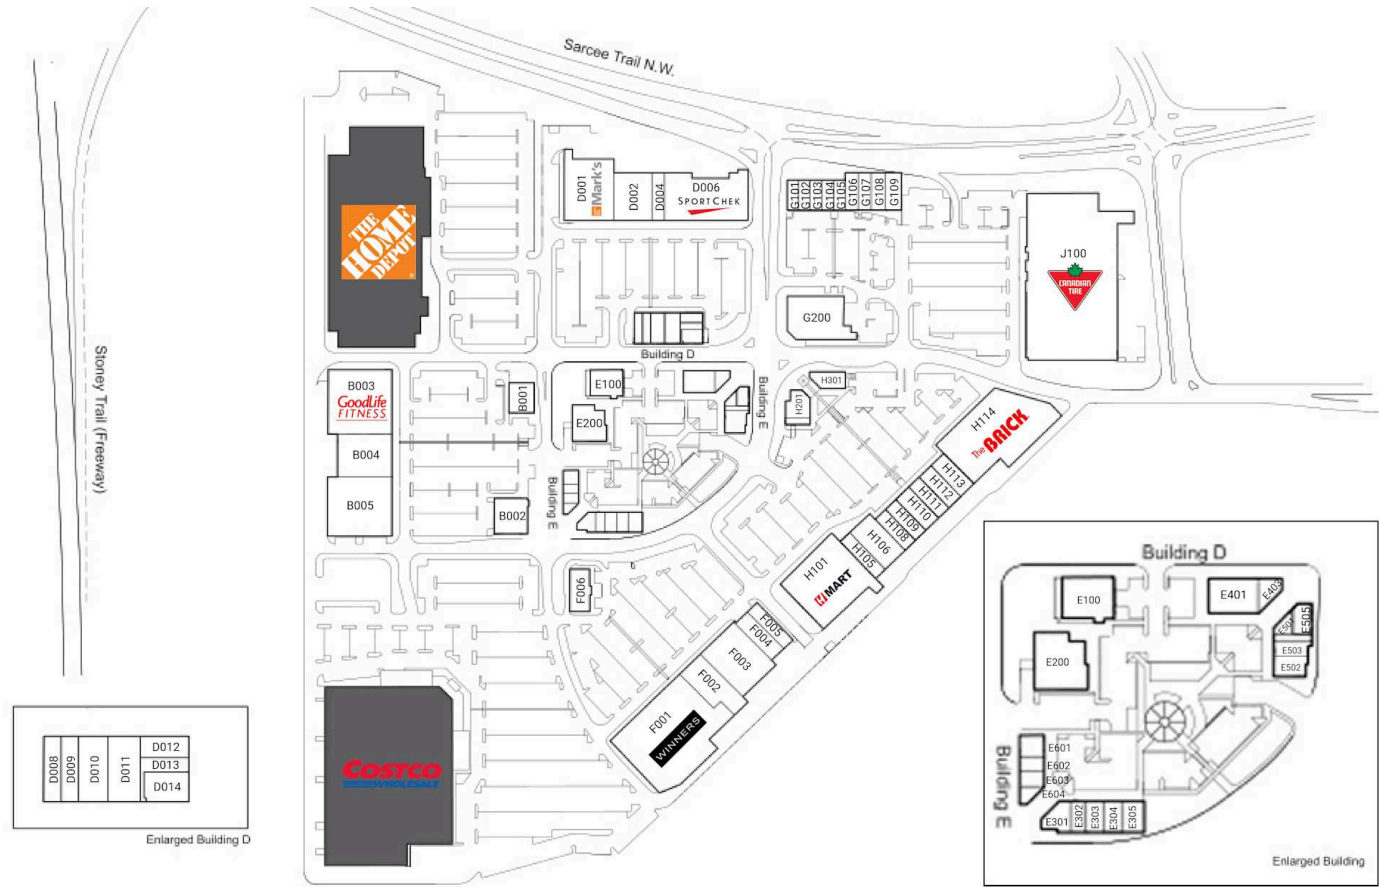

Site Plan

RioCan Beacon Hill

Calgary, Alberta
11588 Sarcee Trail NW

Abby Billard
abillard@riocan.com
403-463-1376

Shadow Anchor

B001	TD	5,925 SF	D012	Massage Clini		E503	Breakfast House		G102	Bell	1,269 SF	H109	Black Belt Jung's Taekwondo	3,965 SF
B002	Core Education and Fine Arts	7,132 SF	D013	Starbucks	1,488 SF	E505	Oodle Noodle	1,293 SF	G103	The Doctor's Office	2,155 SF	H110	Optiks International	4,981 SF
B003	GoodLife Fitness	28,044 SF	D014	Rogers	1,134 SF	E601	Chopped Leaf	1,409 SF	G104	Five Star Health And Wellness	1,697 SF	H111	Paris Baguette	3,986 SF
B004	Golf Town	17,564 SF	E100	Montessori	1,843 SF	E602	The Samosa Factory	949 SF	G105	Telus	1,284 SF	H112	Let's Golf	4,535 SF
B005	Michaels	24,241 SF	E200	Baekjeong Korean BBQ	5,776 SF	E603	Prime Time Donair	904 SF	G106	Tommy Gun's Original Barbershop	1,232 SF	H113	La Vie En Rose	5,000 SF
D001	Mark's	20,007 SF	E301	Montana's	5,196 SF	E604	Kim Lan Vietnamese Restaurant	1,164 SF	G107	All Season Nails & Spa	1,115 SF	H114	The Brick	39,695 SF
D002	Westcoast Kids	9,628 SF	E302	Dave's Hot Chicken	1,825 SF	F001	Yifang Fruit Tea	777 SF	G108	Human Kanvas	961 SF	H201	Penningtons	4,868 SF
D004	Chatters	4,989 SF	E302	Panago Pizza	1,219 SF	F002	Panago Pizza	1,219 SF	G109	Shoppers Drug Mart	16,723 SF	H301	Mr. Big & Tall	3,554 SF
D006	SportChek	27,985 SF	E303	California Thai	1,418 SF	F003	Yifang Fruit Tea	777 SF	H101	H-Mart	30,397 SF	J100	Canadian Tire	95,423 SF
D008	Nani's Gelato	1,291 SF	E304	Edo Japan	1,525 SF	F004	Winners	51,403 SF	H105	Family Braces	4,048 SF	M1	Home Depot	106,065 SF
D009	Supplement King	1,776 SF	E305	Subway	1,344 SF	F005	The Shoe Company	6,235 SF	H106	Dollarama	9,050 SF			
D010	Beacon Hill Dental	2,728 SF	E401	Deep Discount Liquor	4,355 SF	F006	PetSmart	16,339 SF	H108	Available	4,001 SF			
D011	Beacon Hill Chiropractic &	3,005 SF	E403	Lavish Nail & Spa	1,316 SF	F004	Best Buy	5,014 SF						
			E501	Booster Juice	702 SF	F005	Reitmans	6,005 SF						
			E502	Stacked Pancake &	2,400 SF	F006	A&W	5,559 SF						
						G101	EB Games	1,349 SF