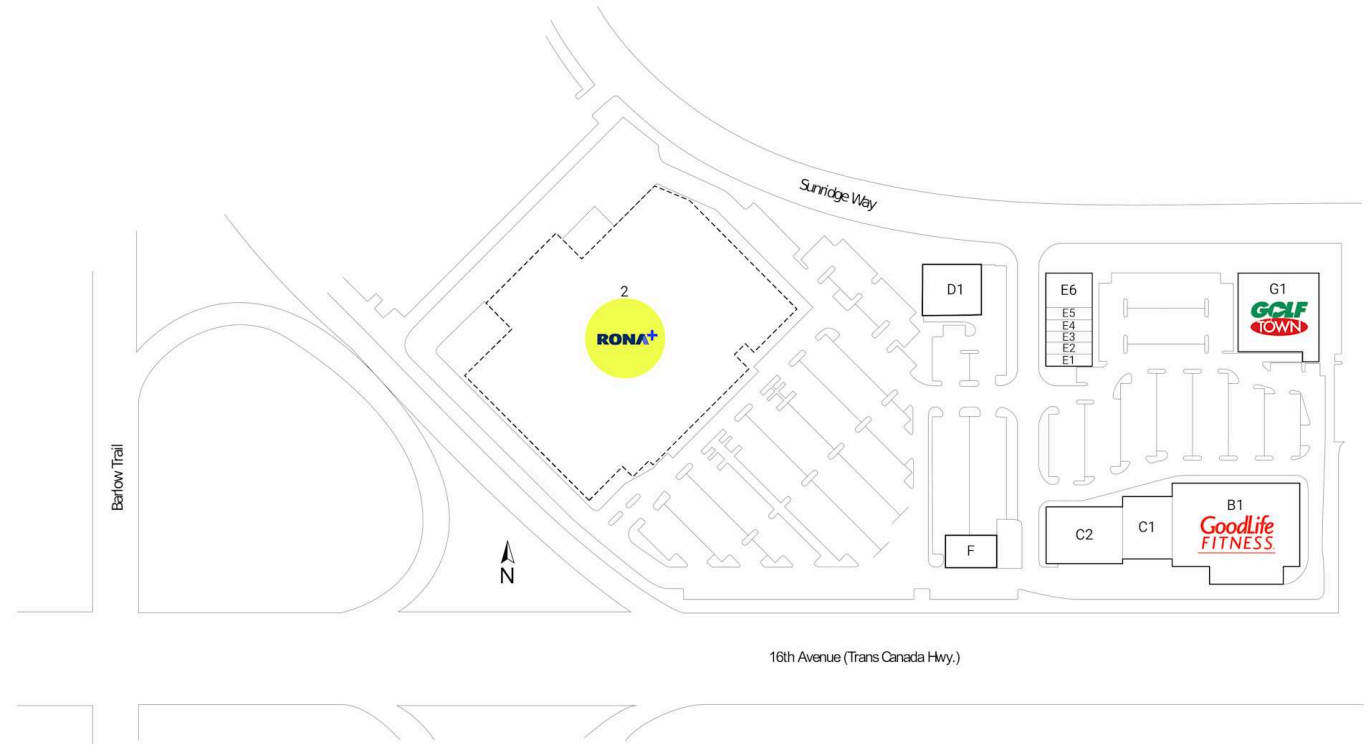

## Lowe's Sunridge Centre

Calgary, Alberta  
2929 Sunridge Way NE

Gordon Woodman  
gwoodman@riocan.com  
1-587-436-4028

### Shadow Anchor

B1	GoodLife Fitness	32,006 SF	E4	Subway	1,205 SF
C1	Dollar Tree	8,052 SF	E5	Sally Beauty Supply	1,745 SF
C2	Activate	12,260 SF	E6	Servus Credit Union	5,257 SF
D1	RBC Royal Bank	4,682 SF	F	Jiffy Lube	1,617 SF
E1	Dumka Indian Cuisine	1,587 SF	G1	Golf Town	18,618 SF
E2	Pio Peruvian Rotisserie Chicken	1,503 SF	2	RONA+	123,198 SF
E3	Supplement King	1,370 SF			