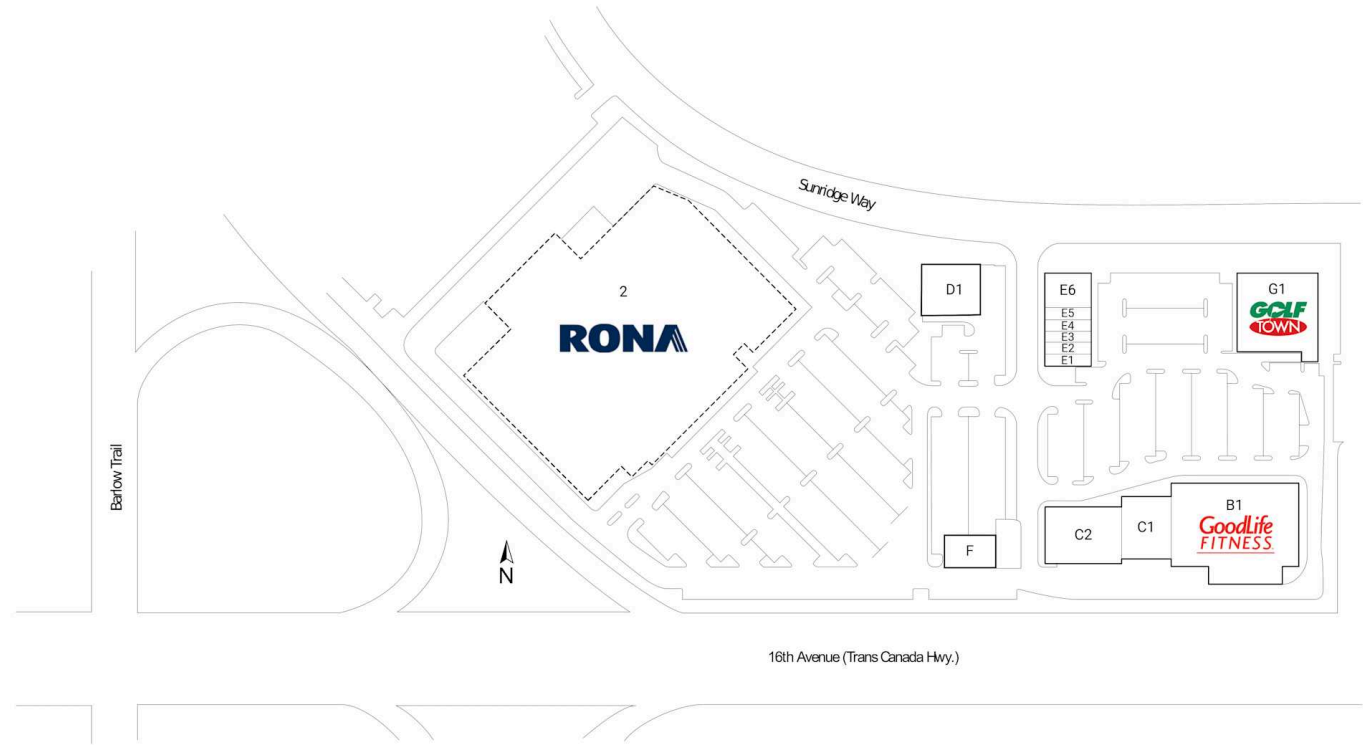

Lowe's Sunridge Centre

Calgary, Alberta
2929 Sunridge Way
NE

Shadow Anchor

| | | | | | |
|----|---------------------------------|-----------|----|---------------------|------------|
| B1 | GoodLife Fitness | 32,006 SF | E4 | Subway | 1,205 SF |
| C1 | Dollar Tree | 8,052 SF | E5 | Sally Beauty Supply | 1,745 SF |
| C2 | Activate | 12,260 SF | E6 | Servus Credit Union | 5,257 SF |
| D1 | RBC Royal Bank | 4,682 SF | F | Jiffy Lube | 1,617 SF |
| E1 | Dumka Indian Cuisine | 1,587 SF | G1 | Golf Town | 18,618 SF |
| E2 | Pio Peruvian Rotisserie Chicken | 1,503 SF | 2 | RONA | 123,198 SF |
| E3 | Supplement King | 1,370 SF | | | |