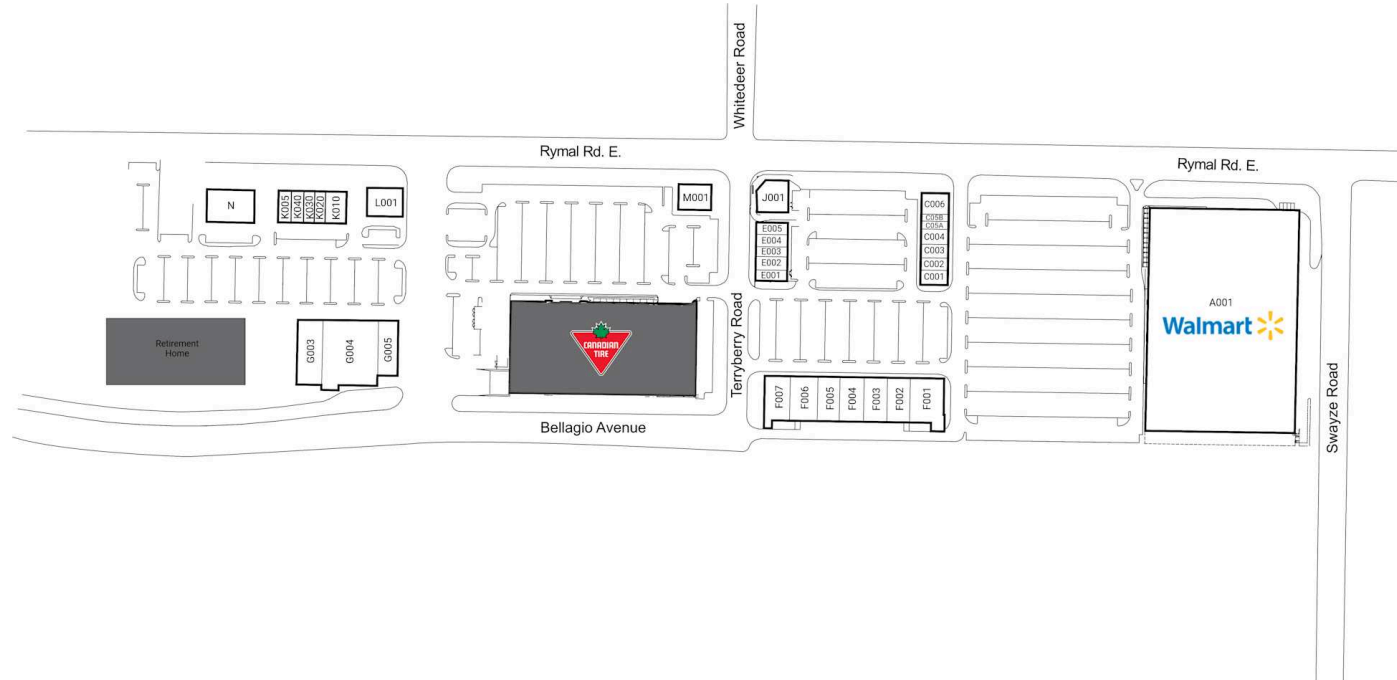

## Hamilton Walmart Centre

Hamilton, Ontario  
2100 - 2190 Rymal  
Road East

### Shadow Anchor

A001	Walmart	175,161 SF	E004	First Choice Haircutters	1,251 SF	J001	Bank of Montreal	5,978 SF
C001	Stacked Pancake And Breakfast House	2,550 SF	E005	Bone & Biscuit Co.	1,971 SF	K005	Sunset Grill	2,048 SF
C002	Meridian Credit Union	2,506 SF	F001	Dollar Tree	10,118 SF	K010	Ren's Pets	7,647 SF
C003	Allstate	2,558 SF	F002	Carter's Osh Kosh	7,000 SF	K020	Easy Financial	1,527 SF
C004	Rymal Dental Centre	2,038 SF	F003	La Vie En Rose	4,987 SF	K030	Stoney Mountain Dental	1,832 SF
C006	Sleep Country Canada	5,106 SF	F004	Ricki's	5,067 SF	K040	Osmow's	1,425 SF
C05A	Beamore Nails & Spa	2,252 SF	F005	Healthy Planet	5,062 SF	L001	CIBC	6,140 SF
C05B	Popeyes Louisiana Kitchen	2,295 SF	F006	Living Lighting	5,010 SF	M001	RBC Royal Bank	5,344 SF
E001	One Plant	2,010 SF	F007	Available	5,005 SF	N	Shoppers Drug Mart	12,500 SF
E002	Dairy Queen	1,395 SF	G003	Staples	15,053 SF			
E003	Subway	1,252 SF	G004	Winners	27,557 SF			
			G005	Bouclair	8,204 SF			