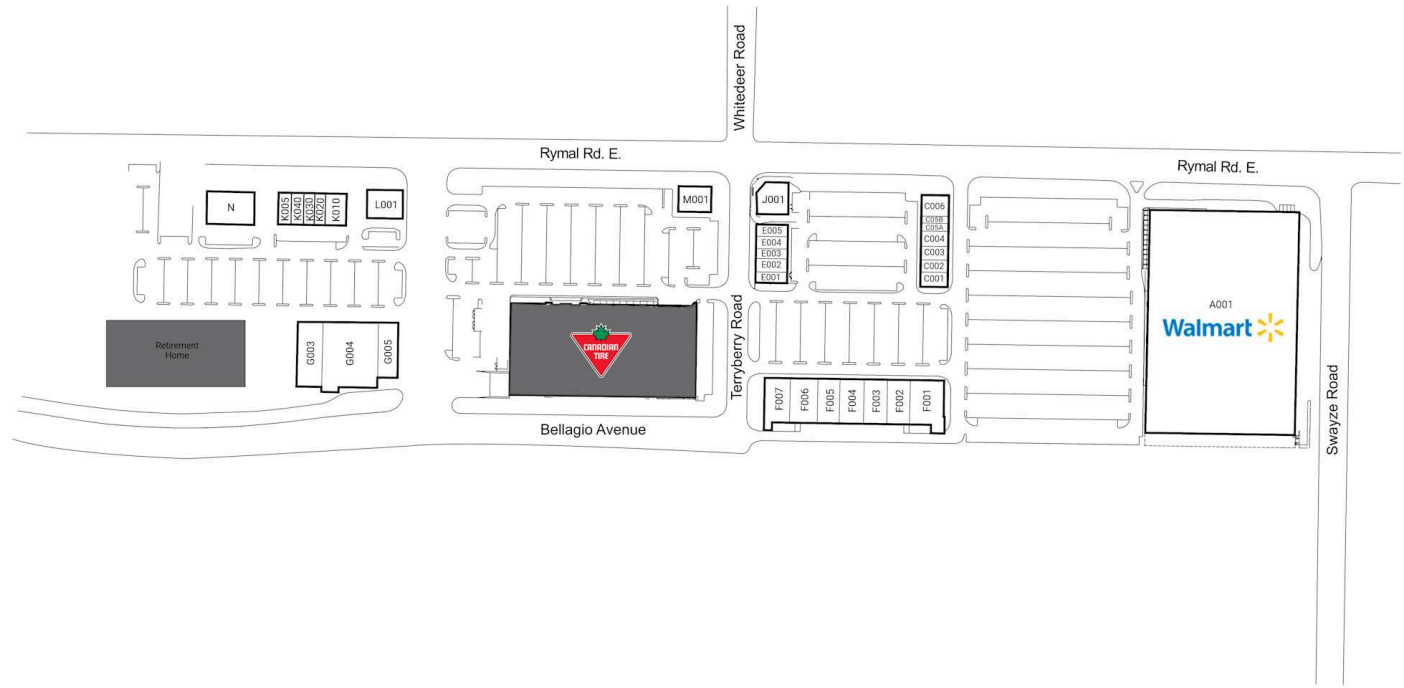

Hamilton Walmart Centre

Hamilton, Ontario
2100 - 2190 Rymal
Road East

Mackenzie Bigioni
MBigioni@riocan.com
647-237-4386

Shadow Anchor

A001	Walmart	175,161 SF	E004	First Choice Haircutters	1,251 SF	J001	Bank of Montreal	5,978 SF
C001	Stacked Pancake And Breakfast House	2,550 SF	E005	Bone & Biscuit Co.	1,971 SF	K005	Sunset Grill	2,048 SF
C002	Meridian Credit Union	2,506 SF	F001	Dollar Tree	10,118 SF	K010	Ren's Pets	7,647 SF
C003	Allstate	2,558 SF	F002	Carter's Osh Kosh	7,000 SF	K020	Easy Financial	1,527 SF
C004	Rymal Dental Centre	2,038 SF	F003	La Vie En Rose	4,987 SF	K030	Stoney Mountain Dental	1,832 SF
C006	Sleep Country Canada	5,106 SF	F004	Ricki's	5,067 SF	K040	Osmow's	1,425 SF
C05A	Beamore Nails & Spa	2,252 SF	F005	Healthy Planet	5,062 SF	L001	CIBC	6,140 SF
C05B	Popeyes Louisiana Kitchen	2,295 SF	F006	Available	5,010 SF	M001	RBC Royal Bank	5,344 SF
E001	One Plant	2,010 SF	F007	Available	5,005 SF	N	Shoppers Drug Mart	12,500 SF
E002	Dairy Queen	1,395 SF	G003	Staples	15,053 SF			
E003	Subway	1,252 SF	G004	Winners	27,557 SF			
			G005	Bouclair	8,204 SF			