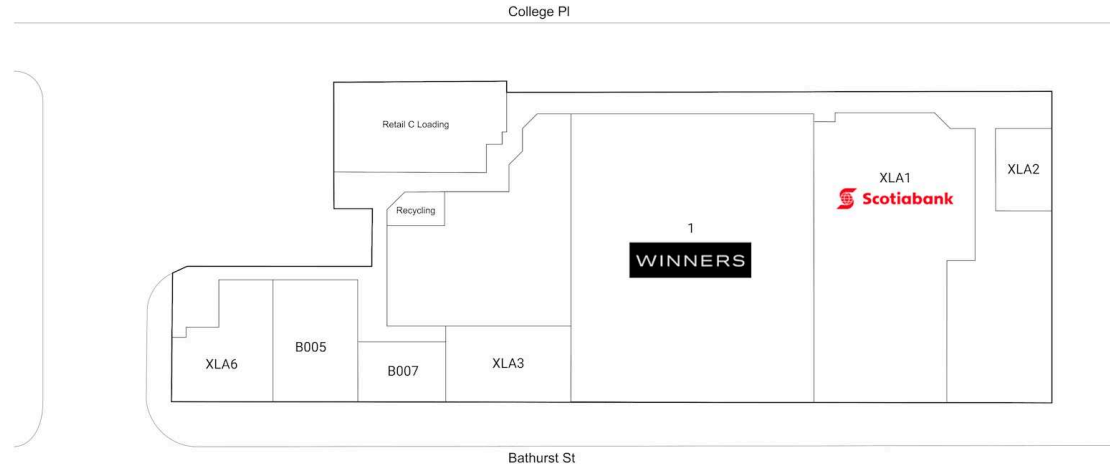

## Bathurst College Centre

Toronto, Ontario  
410-444 Bathurst St

■ **Shadow Anchor**

B005	6ixty Wings	1,929 SF	XLA3	Basil Box	1,556 SF
B007	Firehouse Subs	970 SF	XLA6	Dentist	1,543 SF
XLA1	Scotiabank	6,043 SF	1	Winners	13,278 SF
XLA2	City Optical	732 SF			

**Bathurst  
College  
Centre**

Toronto, Ontario  
410-444 Bathurst St

■ **Shadow Anchor**

XLA4      FreshCo.

45,705 SF

**Bathurst  
College  
Centre**

Toronto, Ontario  
410-444 Bathurst St

■ **Shadow Anchor**

XLA1 University Health Network

39,539 SF

## Bathurst College Centre

Toronto, Ontario  
410-444 Bathurst St

■ **Shadow Anchor**

E001	Uber	29,123 SF
------	------	-----------