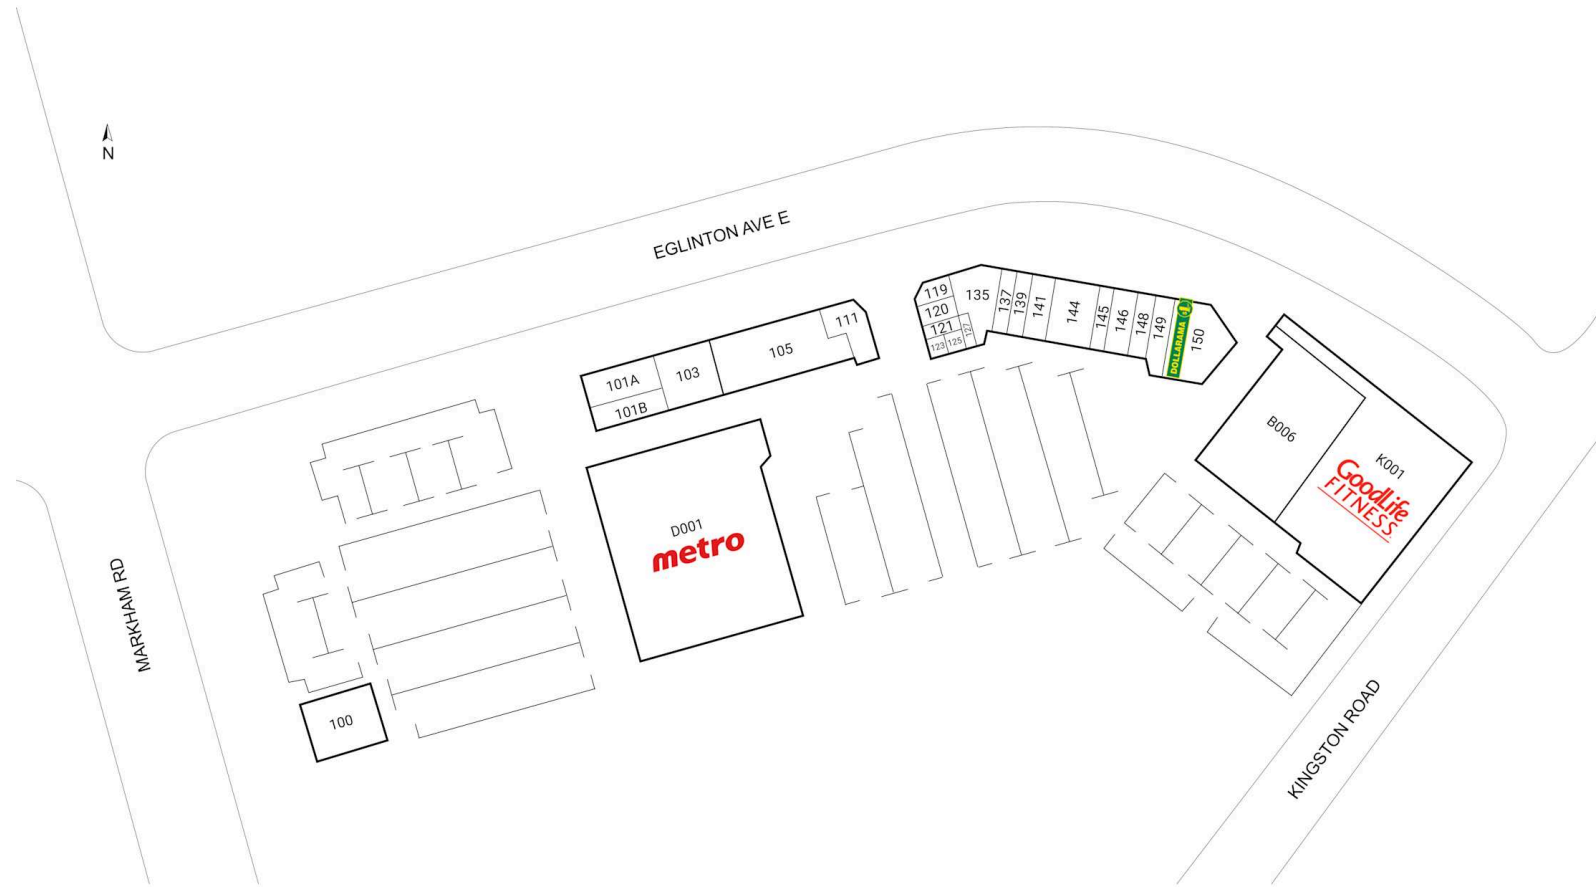

Site Plan

RioCan Markington

Scarborough,
Ontario
3201 - 3227
Eglinton Avenue
East

Lidgeia Blackburn
Lidgeia@riocan.com
416-816-5034

Shadow Anchor

B006	City of Toronto	24,991 SF	125	Shawarma Zorona	462 SF
D001	Metro	51,272 SF	127	Cell Xperts	793 SF
K001	GoodLife Fitness	33,068 SF	135	Catholic Cross Cultural Services	4,863 SF
100	Scarborough Hyperbarics Medicine Ctr	4,570 SF	137	Your Choice Nail & Spa	1,174 SF
101A	Polycultural Immigrant & Community Service	5,666 SF	139	Supplement King	1,463 SF
101B	Easyhome	4,636 SF	141	Easyfinancial	1,635 SF
103	Cougar Kids Daycare	3,900 SF	144	Markington Family Care & Walk-In	3,476 SF
105	Cougar Court Child Care	8,042 SF	145	Freedom Mobile	1,152 SF
111	Polycultural Immigrant & Community Service	4,120 SF	146	Super Discount	2,335 SF
119	H&R Block	1,188 SF	148	King-Mar Diagnostic Centre	1,363 SF
120	Civil Optical	891 SF	149	Passion Dental Group	1,239 SF
121	Claire's Hair Salon	653 SF	150	Dollarama	9,259 SF
123	Sunrise Caribbean	828 SF			