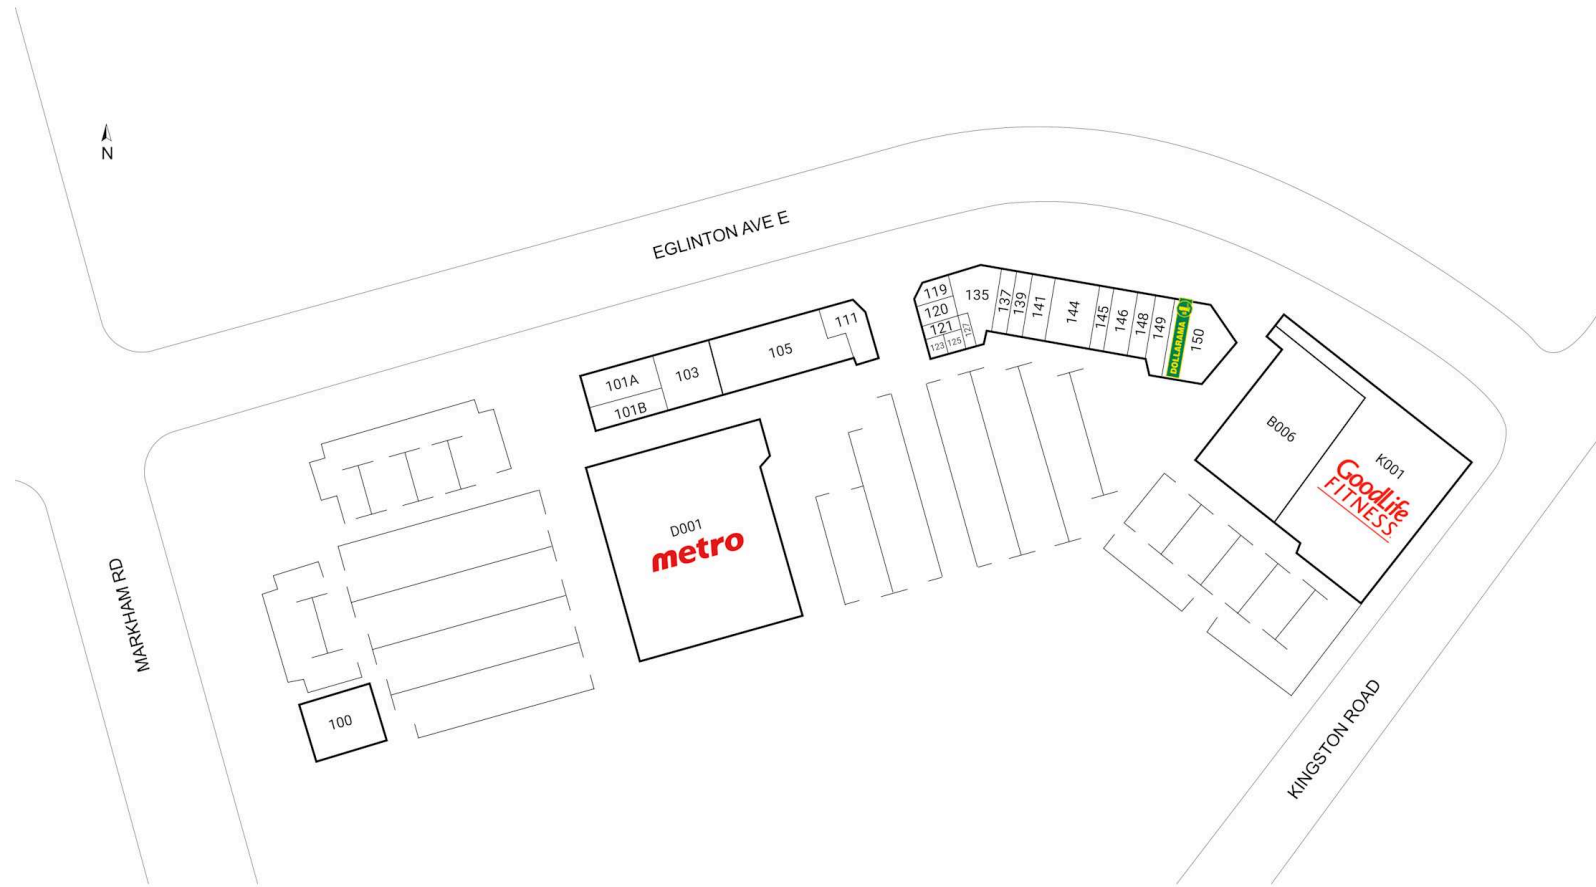

Site Plan

RioCan Markington

Scarborough,
Ontario
3201 - 3227
Eglinton Avenue
East

Ryan Ramlal
rramlal@riocan.com
647-253-4960

Shadow Anchor

B006	City of Toronto	24,991 SF	125	Shawarma Zorona	462 SF
D001	Metro	51,272 SF	127	Cell Xperts	793 SF
K001	GoodLife Fitness	33,068 SF	135	Catholic Cross Cultural Services	4,863 SF
100	Top Binz	4,570 SF	137	Your Choice Nail & Spa	1,174 SF
101A	Polycultural Immigrant & Community Service	5,666 SF	139	Supplement King	1,463 SF
101B	Easyhome	4,636 SF	141	Easyfinancial	1,635 SF
103	Cougar Kids Daycare	3,900 SF	144	Markington Family Care & Walk-In	3,476 SF
105	Cougar Court Child Care	8,042 SF	145	Freedom Mobile	1,152 SF
111	Polycultural Immigrant & Community Service	4,120 SF	146	Super Discount	2,335 SF
119	H&R Block	1,188 SF	148	King-Mar Diagnostic Centre	1,363 SF
120	Civil Optical	891 SF	149	Passion Dental Group	1,239 SF
121	Claire's Hair Salon	653 SF	150	Dollarama	9,259 SF
123	Sunrise Caribbean	828 SF			