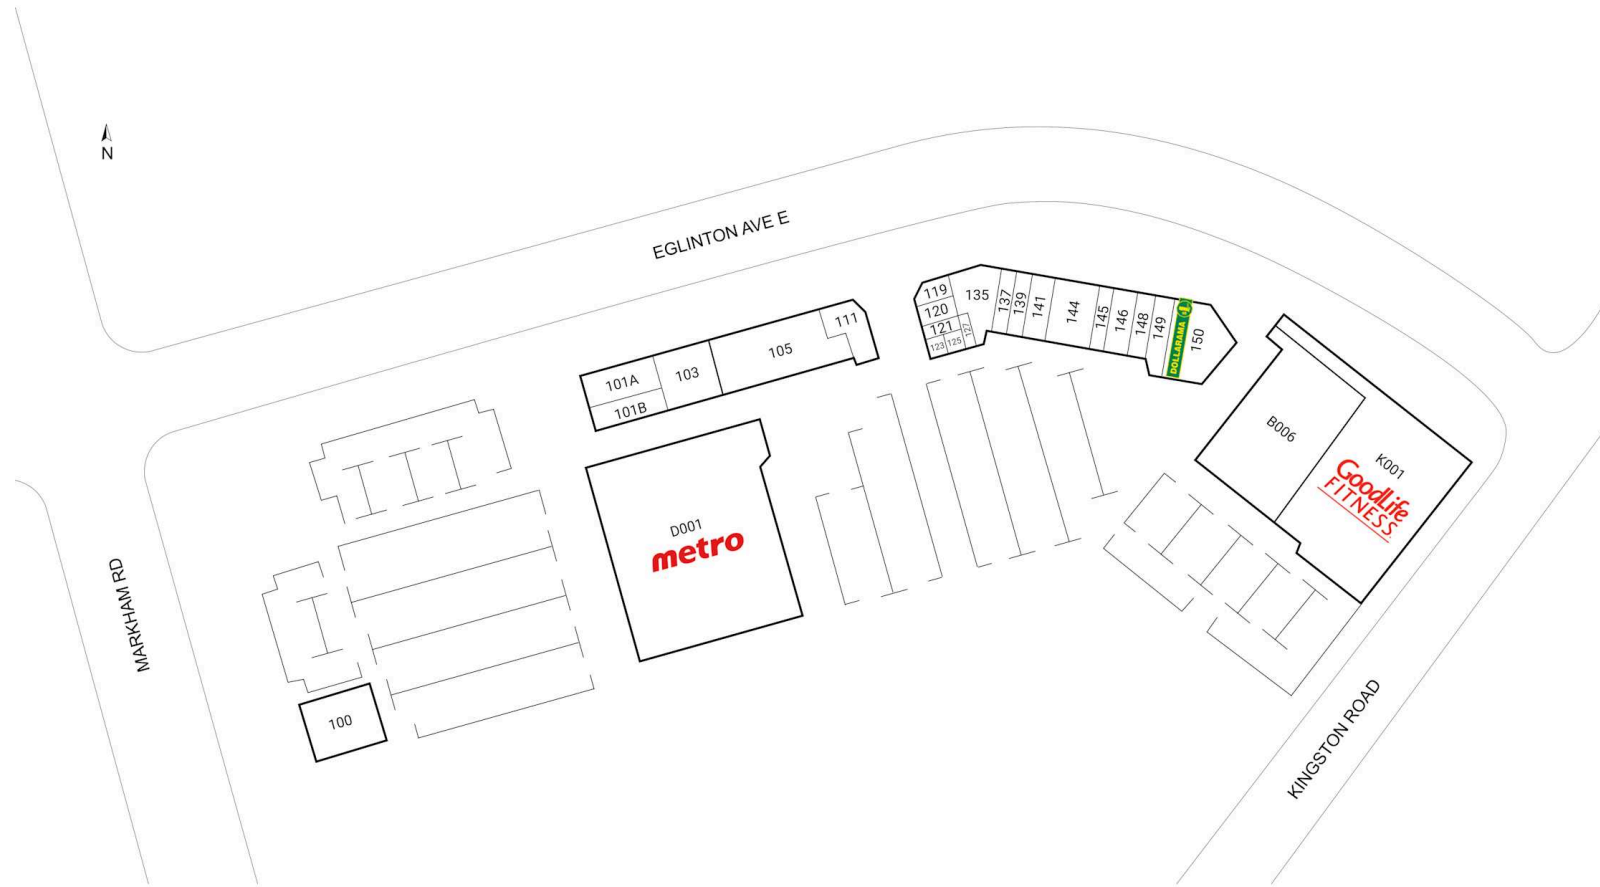

Site Plan

RioCan Markington

Scarborough,
Ontario
3201 - 3227
Eglinton Avenue
East

Shadow Anchor

B006	City of Toronto	24,991 SF	125	Shawarma Zorona	462 SF
D001	Metro	51,272 SF	127	Cell Xperts	793 SF
K001	GoodLife Fitness	33,068 SF	135	Catholic Cross Cultural Services	4,863 SF
100	Top Binz	4,570 SF	137	Your Choice Nail & Spa	1,174 SF
101A	Polycultural Immigrant & Community Service	5,666 SF	139	Supplement King	1,463 SF
101B	Easyhome	4,636 SF	141	Easyfinancial	1,635 SF
103	Cougar Kids Daycare	3,900 SF	144	Markington Family Care & Walk-In	3,476 SF
105	Cougar Court Child Care	8,042 SF	145	Freedom Mobile	1,152 SF
111	Polycultural Immigrant & Community Service	4,120 SF	146	Super Discount	2,335 SF
119	H&R Block	1,188 SF	148	King-Mar Diagnostic Centre	1,363 SF
120	Civil Optical	891 SF	149	Dr. Benny & Associates	1,239 SF
121	Claire's Hair Salon	653 SF	150	Dollarama	9,259 SF
123	Sunrise Caribbean	828 SF			