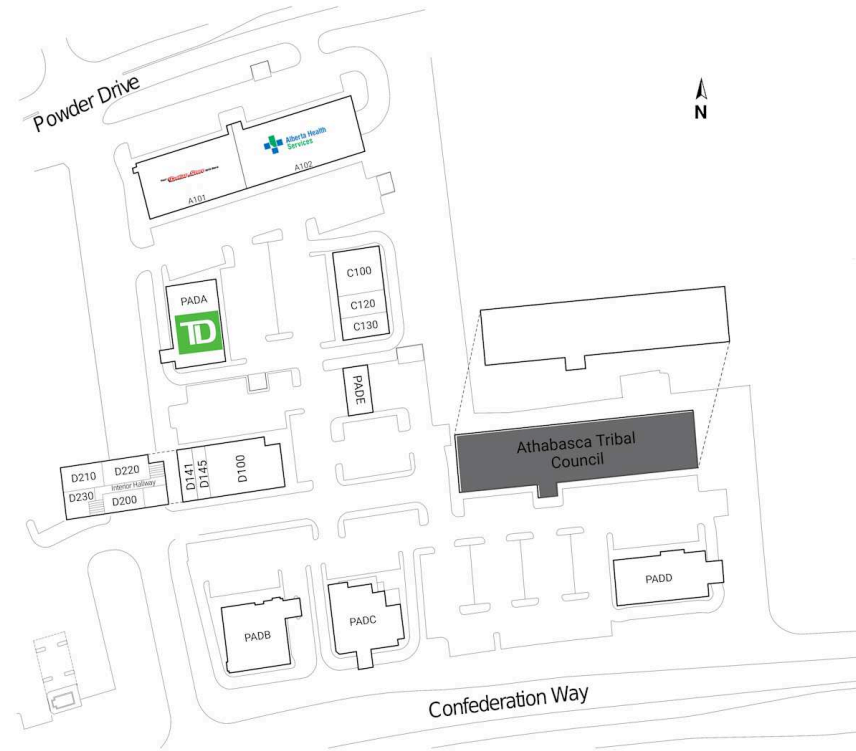

Timberlea Landing

Fort McMurray,
Alberta
339 Powder Drive

Chris Conrod
cconrod@riocan.com
403-444-2854

Shadow Anchor

A101	Your Dollar Store With More	7,191 SF	D210	Timberlea Dental Clinic & Surgical	2,099 SF
A102	Alberta Health Services	9,860 SF	D220	APTIM Services Canada Corp.	2,510 SF
C100	KFC/Taco Bell	3,129 SF	D230	Available	1,270 SF
C120	Chopped Leaf	1,552 SF	PADA	TD	5,984 SF
C130	Booster Juice	1,453 SF	PADB	Scotiabank	6,000 SF
D100	Bank of Montreal	4,726 SF	PADC	Servus Credit Union	6,073 SF
D141	Pizza 73	1,200 SF	PADD	Available	6,359 SF
D145	Dr. Barber	712 SF	PADE	Jiffy Lube	1,636 SF
D200	Timberlea Dental Clinic & Surgical	1,944 SF			