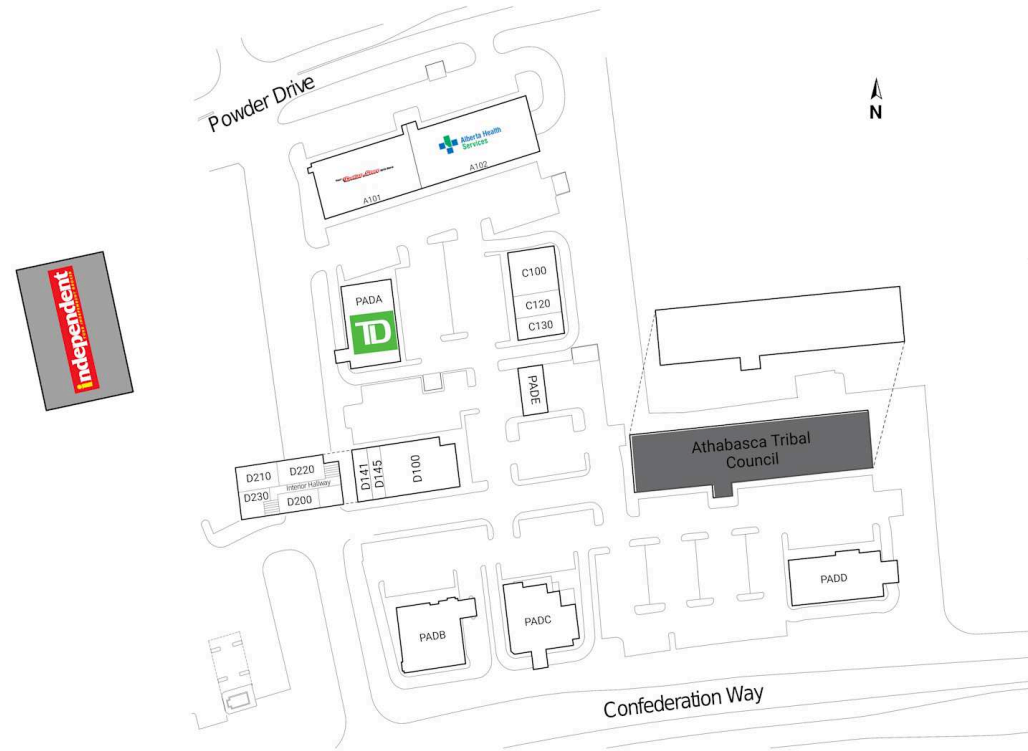

Timberlea Landing

Fort McMurray,
Alberta
339 Powder Drive

■ Shadow Anchor

A101	Your Dollar Store With More	7,191 SF	D210	Timberlea Dental Clinic & Surgical	2,099 SF
A102	Alberta Health Services	9,860 SF	D220	APTIM Services Canada Corp.	2,510 SF
C100	KFC/Taco Bell	3,129 SF	D230	Available	1,270 SF
C120	Chopped Leaf	1,552 SF	PADA	TD	5,984 SF
C130	Booster Juice	1,453 SF	PADB	Scotiabank	6,000 SF
D100	Bank of Montreal	4,726 SF	PADC	Servus Credit Union	6,073 SF
D141	Pizza 73	1,200 SF	PADD	Available	6,359 SF
D145	Dr. Barber	712 SF	PABE	Jiffy Lube	1,636 SF
D200	Timberlea Dental Clinic & Surgical	1,944 SF			