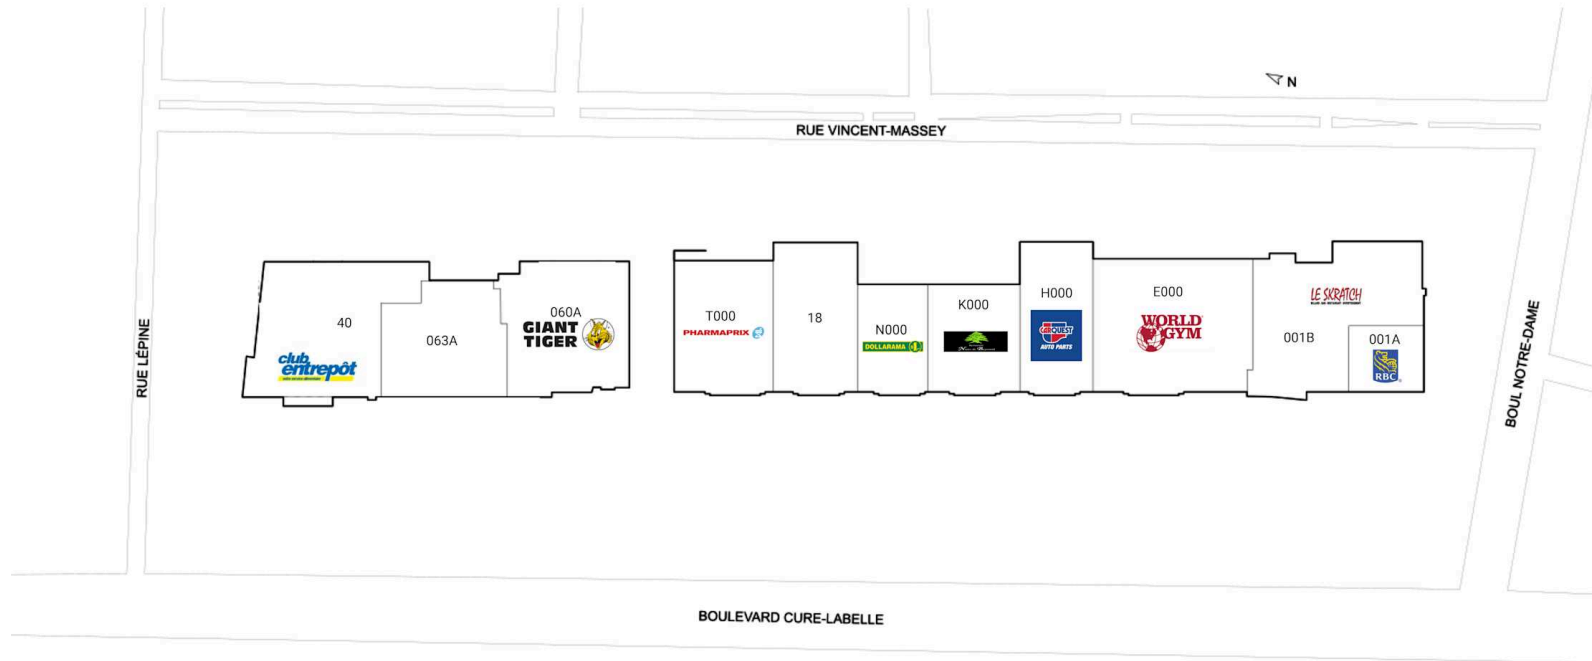

Centre St. Martin

Laval, Quebec
901-1101 Cure
Labelle

■ **Shadow Anchor**

E000	World Gym	29,372 SF	001B	Bar Billard Le Skratch	24,051 SF
H000	Carquest	14,481 SF	18	Renaissance	17,643 SF
K000	Restaurant Nuits De Beyrouth	12,000 SF	40	Club Entrepot, Provigo	45,131 SF
N000	Dollarama	10,495 SF	060A	Giant Tiger	39,821 SF
T000	Pharmaprix	15,700 SF	063A	Embassy Plaza	31,956 SF
001A	RBC Royal Bank	6,525 SF			