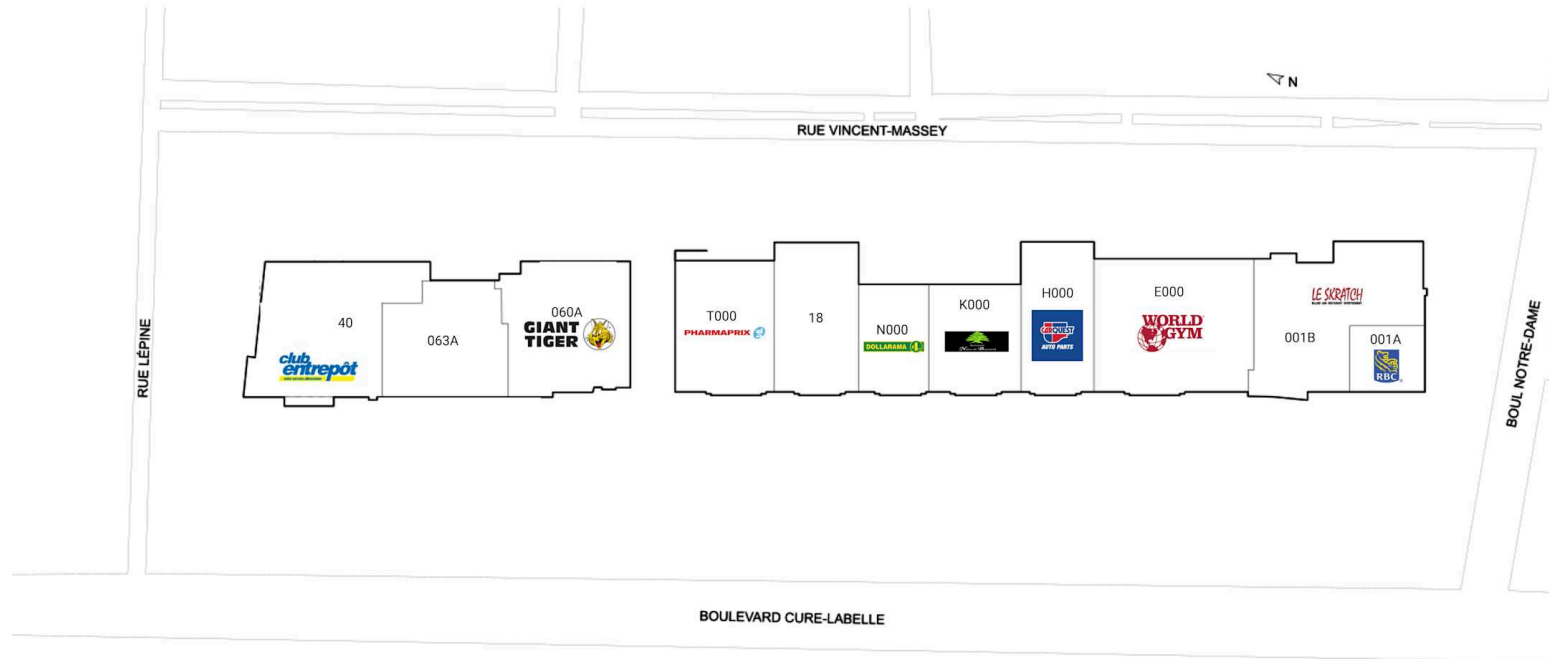

Centre St. Martin

Laval, Quebec
901-1101 Cure Labelle

Andrew Mikhail
andrew.mikhail@harden.ca
514-679-8892

Shadow Anchor

E000	World Gym	29,372 SF	001B	Bar Billard Le Skratch	24,051 SF
H000	Carquest	14,481 SF	18	Renaissance	17,643 SF
K000	Restaurant Nuits De Beyrouth	12,000 SF	40	Club Entrepot, Provigo	45,131 SF
N000	Dollarama	10,495 SF	060A	Giant Tiger	39,821 SF
T000	Pharmaprix	15,700 SF	063A	Embassy Plaza	31,956 SF
001A	RBC Royal Bank	6,525 SF			