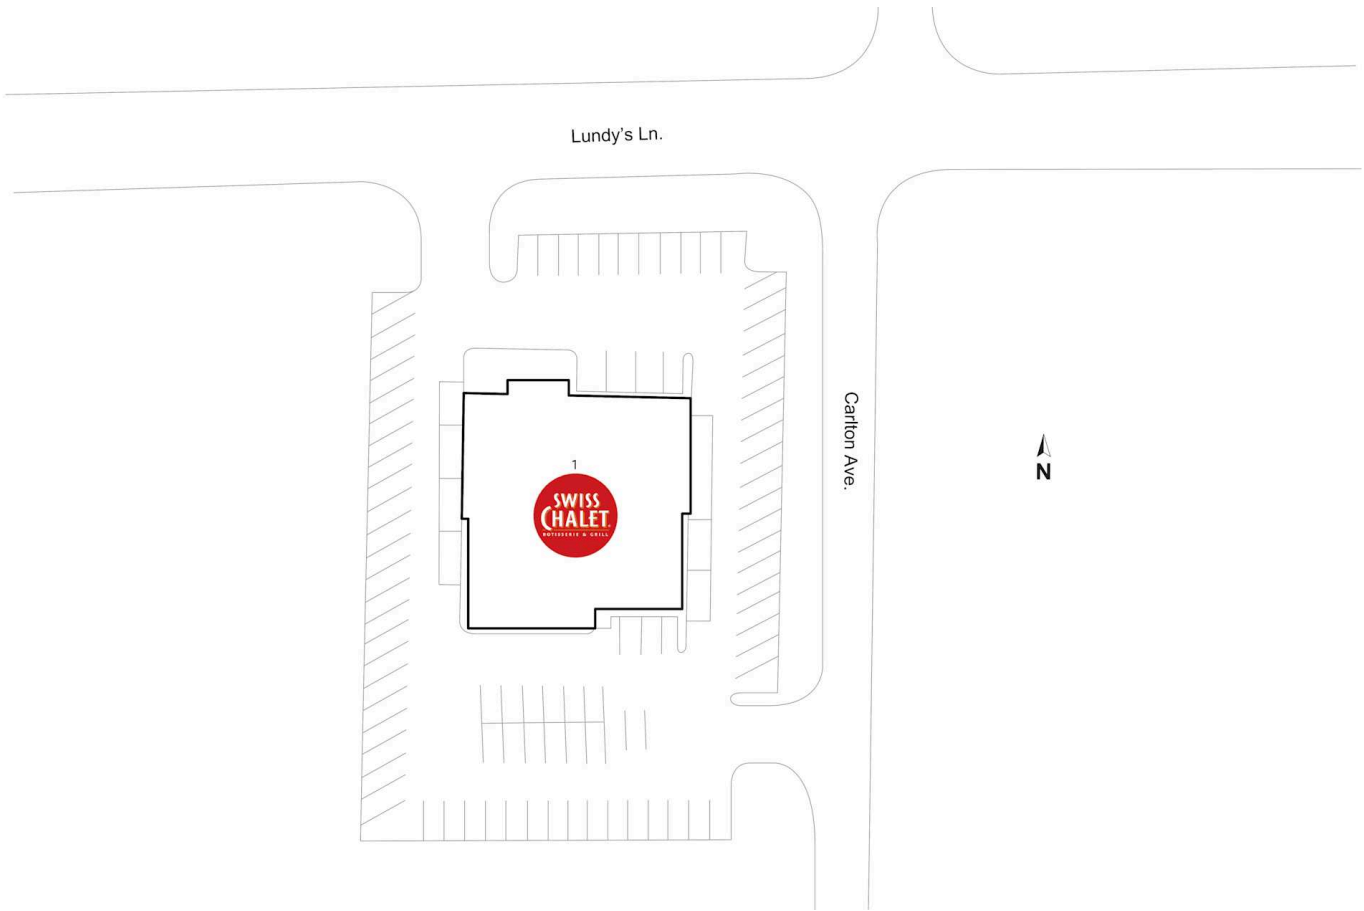

Site Plan

**6666
Lundy's
Lane**

Niagara Falls,
Ontario
6666 Lundy'S Lane

■ **Shadow Anchor**

1 Swiss Chalet

8,434 SF