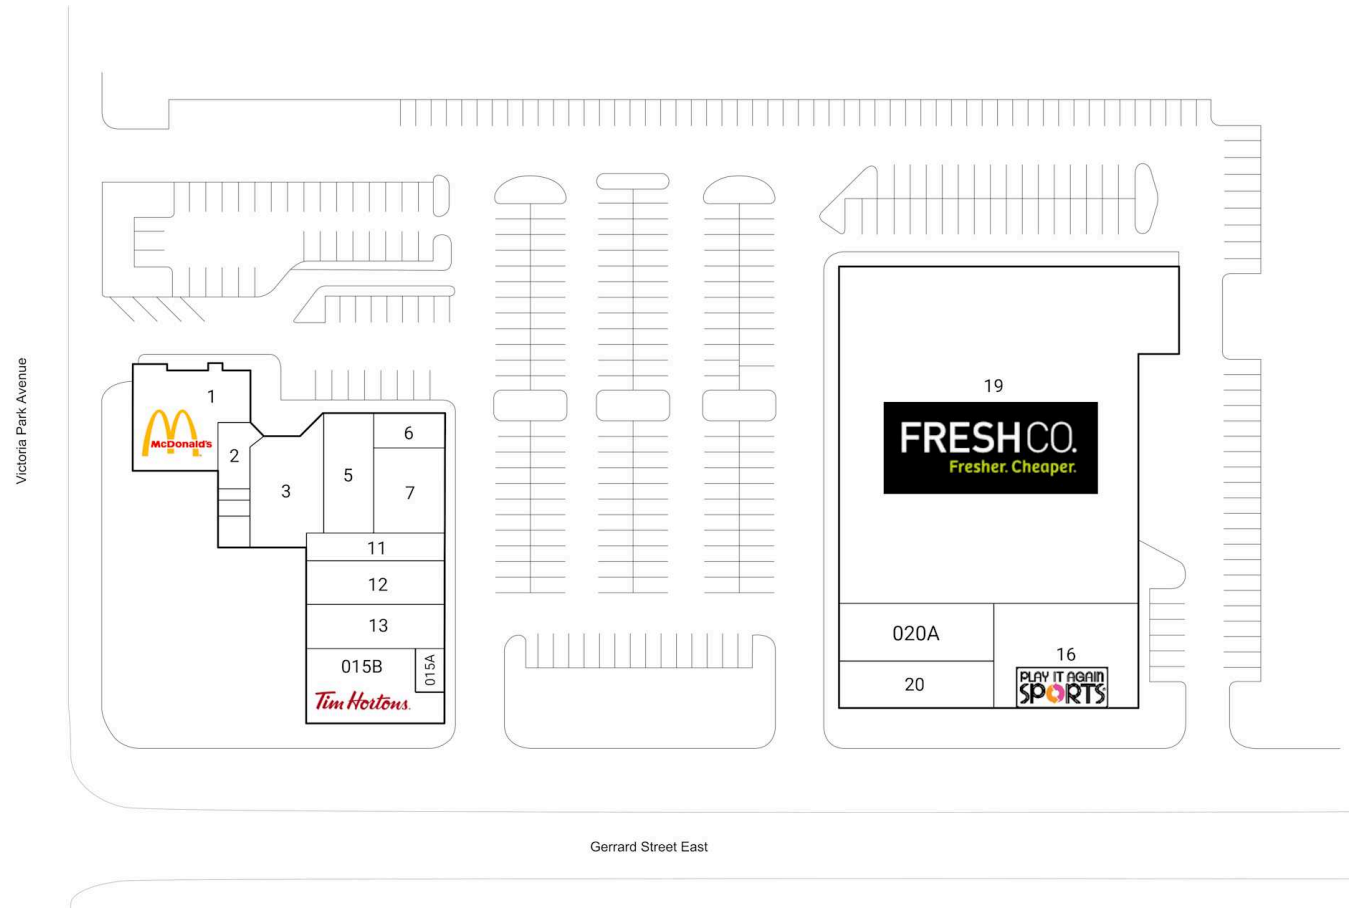

## Victoria Crossing

Scarborough,  
Ontario  
2480 Gerrard St E

Ryan Ramlal  
rramlal@riocan.com  
647-253-4960

■ **Shadow Anchor**

1	McDonald's	3,877 SF	015A	Hicuts Salon	765 SF
2	Nerik's Alterations	731 SF	015B	Tim Hortons	2,566 SF
3	Parmak Dental	2,674 SF	16	Play It Again Sports	4,637 SF
5	7 Day Convenience	1,888 SF	19	FreshCo.	47,536 SF
6	Famous Nails	657 SF	020A	Easyfinancial	2,685 SF
7	DESANTOS PREMIUM MARTIAL ARTS	2,061 SF	20	Rogers	2,283 SF
11	Kumon Math And Reading Centre	1,106 SF			
12	Little Caesar's	1,375 SF			
13	Laundryaffair	1,940 SF			