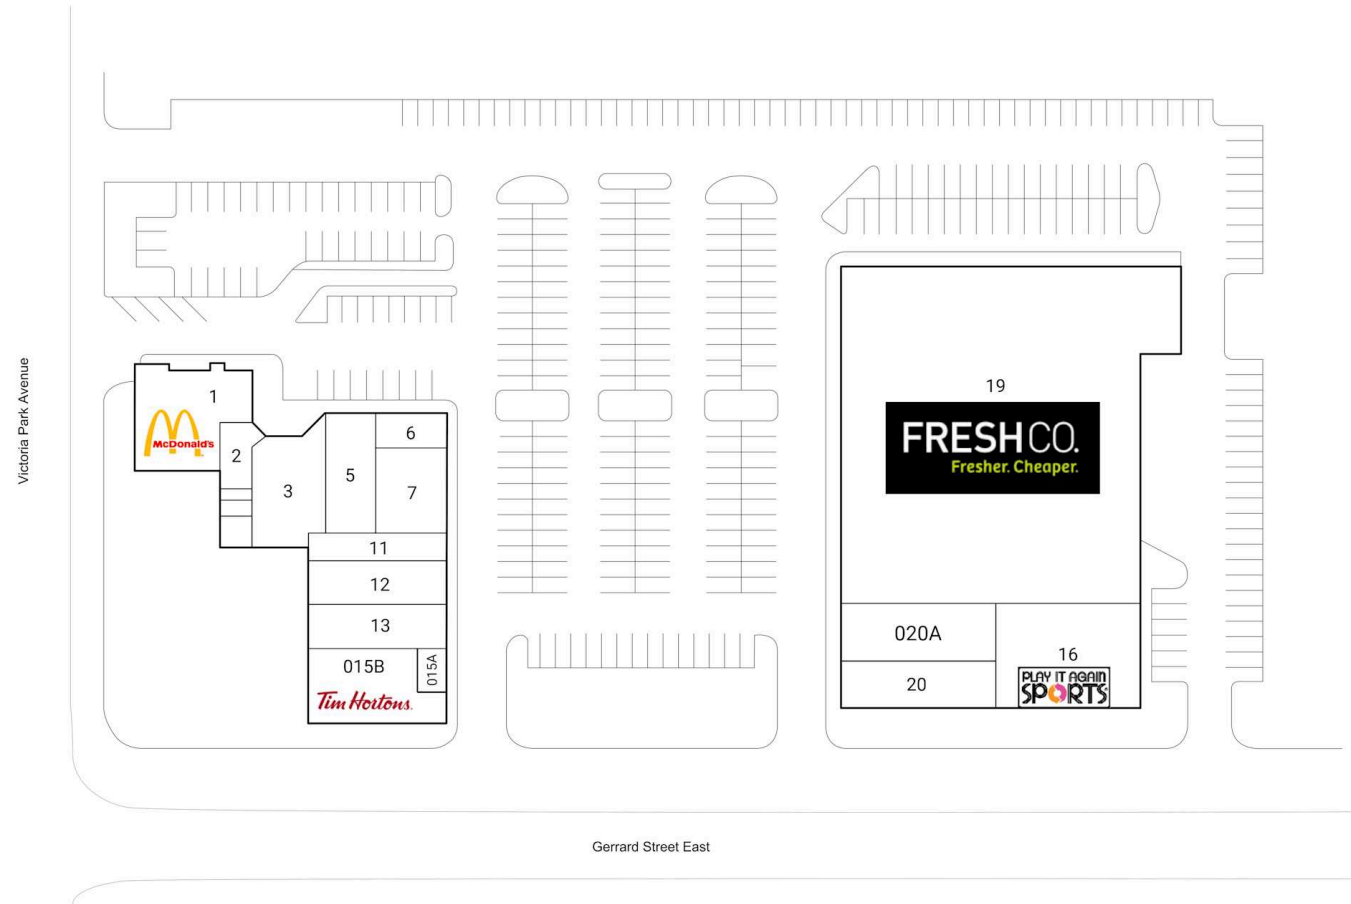

Victoria Crossing

Scarborough,
Ontario
2480 Gerrard St E

■ Shadow Anchor

1	McDonald's	3,877 SF	015A	Hicuts Salon	765 SF
2	Nerik's Alterations	731 SF	015B	Tim Hortons	2,566 SF
3	Parmak Dental	2,674 SF	16	Play It Again Sports	4,637 SF
5	7 Day Convenience	1,888 SF	19	FreshCo.	47,536 SF
6	Famous Nails	657 SF	020A	Easyfinancial	2,685 SF
7	DESANTOS PREMIUM MARTIAL ARTS	2,061 SF	20	Rogers	2,283 SF
11	Kumon Math And Reading Centre	1,106 SF			
12	Little Caesar's	1,375 SF			
13	Laundryaffair	1,940 SF			