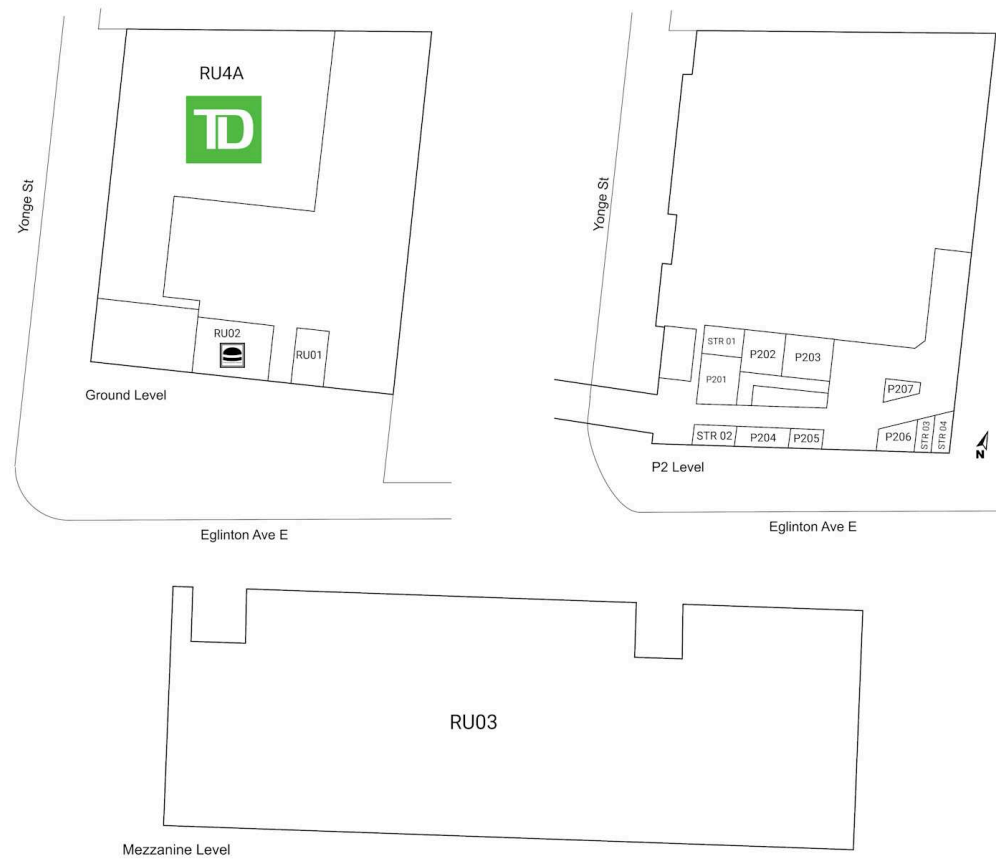

ePlace

Toronto, Ontario
2 Eglinton Ave E

Ethan Yaphe
eyaphe@riocan.com
416-697-9623

Shadow Anchor

P201	Available	442 SF	RU03	Playa Cabana	377 SF
P202	Available	355 SF	RU4A	TD	18,594 SF
P203	Available	377 SF	STR 01	Storage	113 SF
P204	Available	187 SF	STR 02	Storage	130 SF
P205	Available	187 SF	STR 03	Storage	132 SF
P206	The Coffee	229 SF	STR 04	Storage	184 SF
P207	Storage	137 SF			
RU01	Salus Fresh Foods	442 SF			
RU02	Burgers Priest	355 SF			