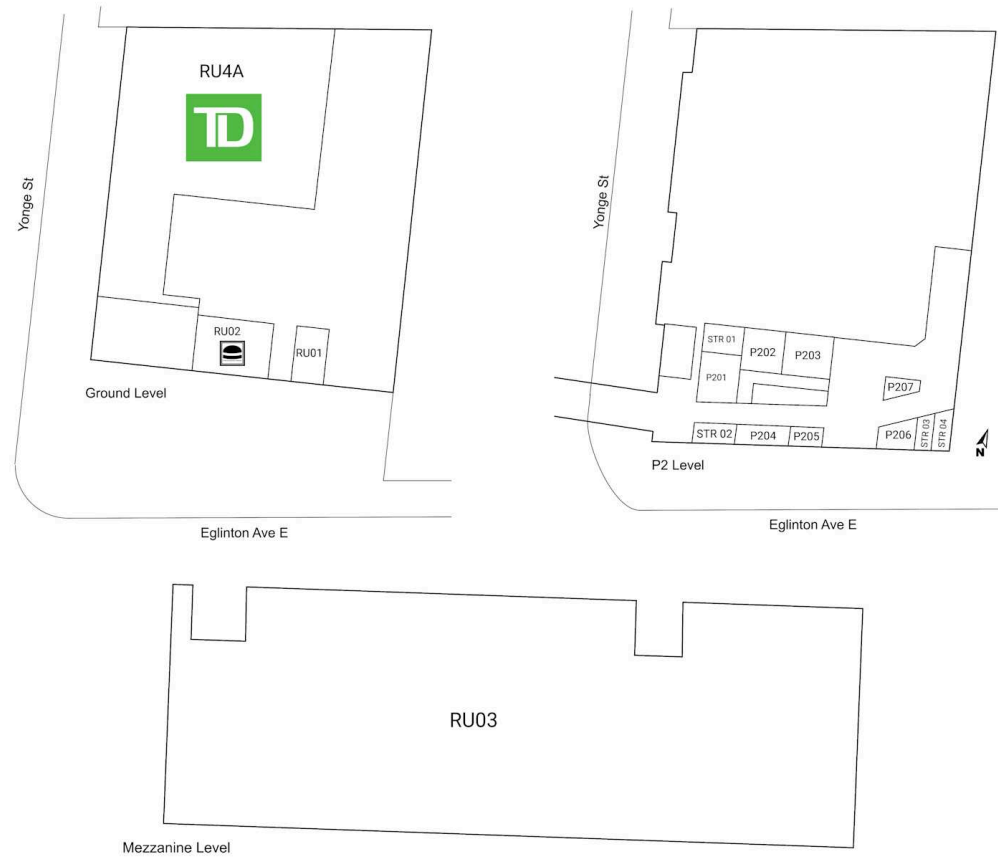

## ePlace

Toronto, Ontario  
2 Eglinton Ave E

### Shadow Anchor

|      |                   |        |        |              |           |
|------|-------------------|--------|--------|--------------|-----------|
| P201 | Available         | 442 SF | RU03   | Playa Cabana | 377 SF    |
| P202 | Available         | 355 SF | RU4A   | TD           | 18,594 SF |
| P203 | Available         | 377 SF | STR 01 | Storage      | 113 SF    |
| P204 | Available         | 187 SF | STR 02 | Storage      | 130 SF    |
| P205 | Available         | 187 SF | STR 03 | Storage      | 132 SF    |
| P206 | The Coffee        | 229 SF | STR 04 | Storage      | 184 SF    |
| P207 | Storage           | 137 SF |        |              |           |
| RU01 | Salus Fresh Foods | 442 SF |        |              |           |
| RU02 | Burgers Priest    | 355 SF |        |              |           |