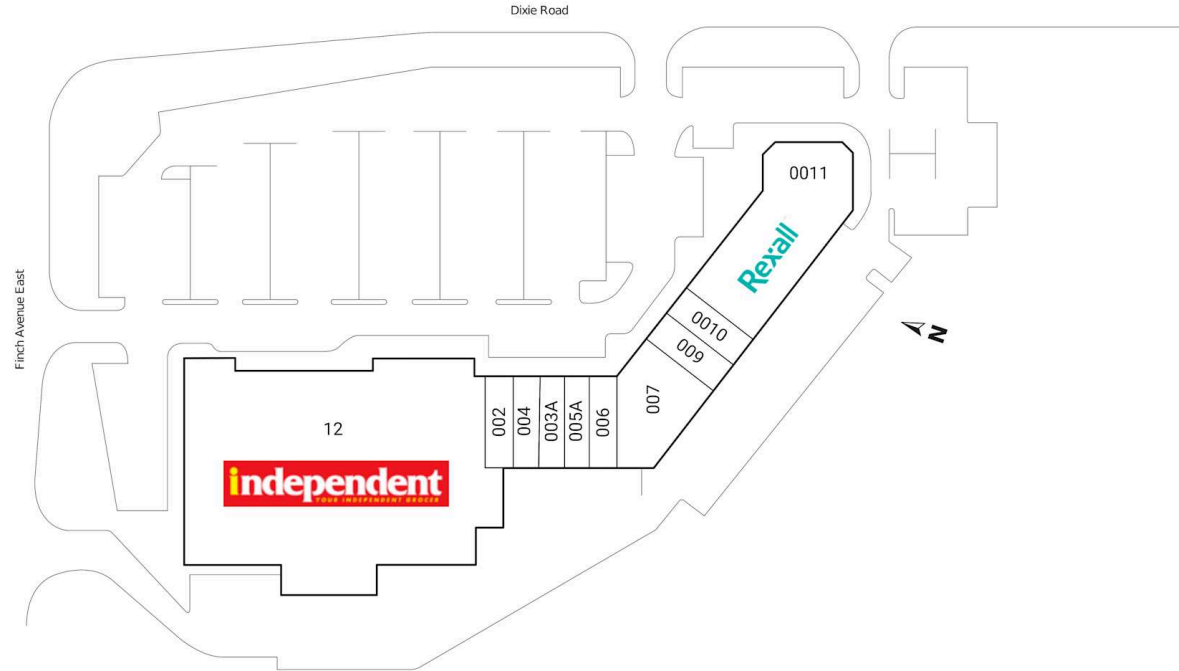

Glendale Marketplace

Pickering, Ontario
1900 Dixie Road

Lidgeia Blackburn
Lidgeia@riocan.com
416-816-5034

■ Shadow Anchor

002	Subway	1,265 SF	007	Stone Corner Pub	3,335 SF
003A	Domino's Pizza	1,881 SF	009	Dr. Stephen Carmona	1,238 SF
004	Nail 68 Pickering	1,192 SF	0010	Pop's Cannabis	1,193 SF
005A	Glendale Cleaners	514 SF	0011	Rexall	9,610 SF
006	Chicken Kitchen	1,214 SF	12	Your Independent Grocer	32,521 SF