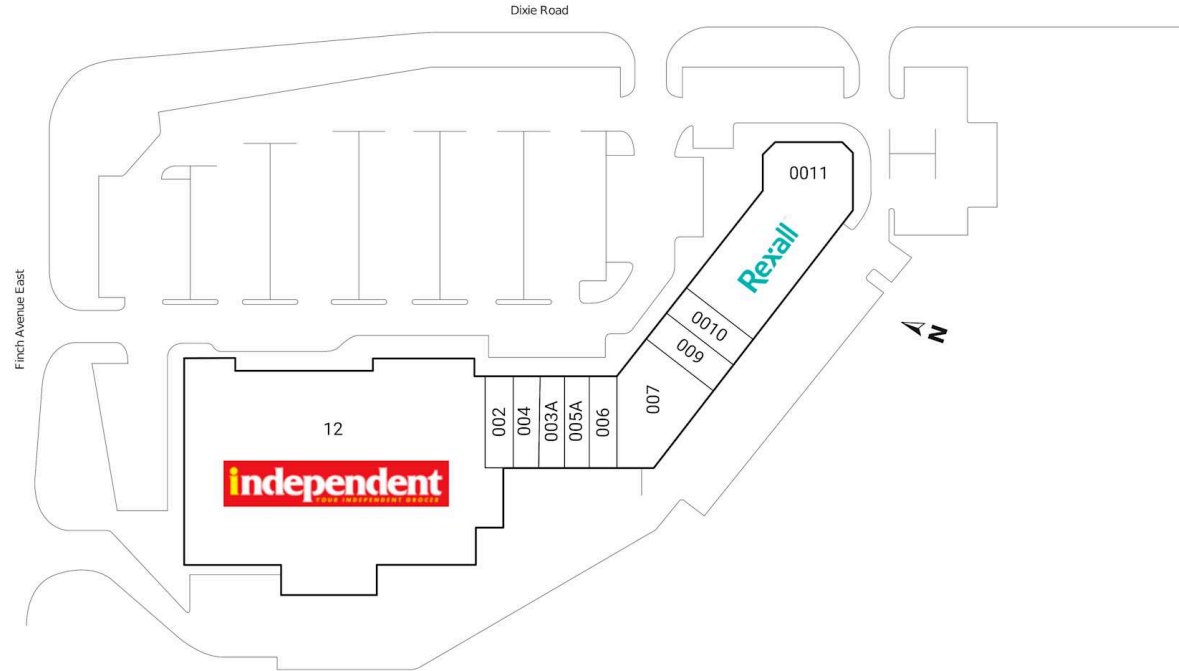

Glendale Marketplace

Pickering, Ontario
1900 Dixie Road

Lidgeia Blackburn
Lidgeia@riocan.com
416-816-5034

■ Shadow Anchor

002	Subway	1,265 SF	007	Stone Corner Pub	3,335 SF
003A	Domino's Pizza	1,881 SF	009	Dr. Stephen Carmona	1,238 SF
004	Nail Salon	1,192 SF	0010	Pop's Cannabis	1,193 SF
005A	Glendale Cleaners	514 SF	0011	Rexall	9,610 SF
006	Burrito Zone	1,214 SF	12	Your Independent Grocer	32,521 SF