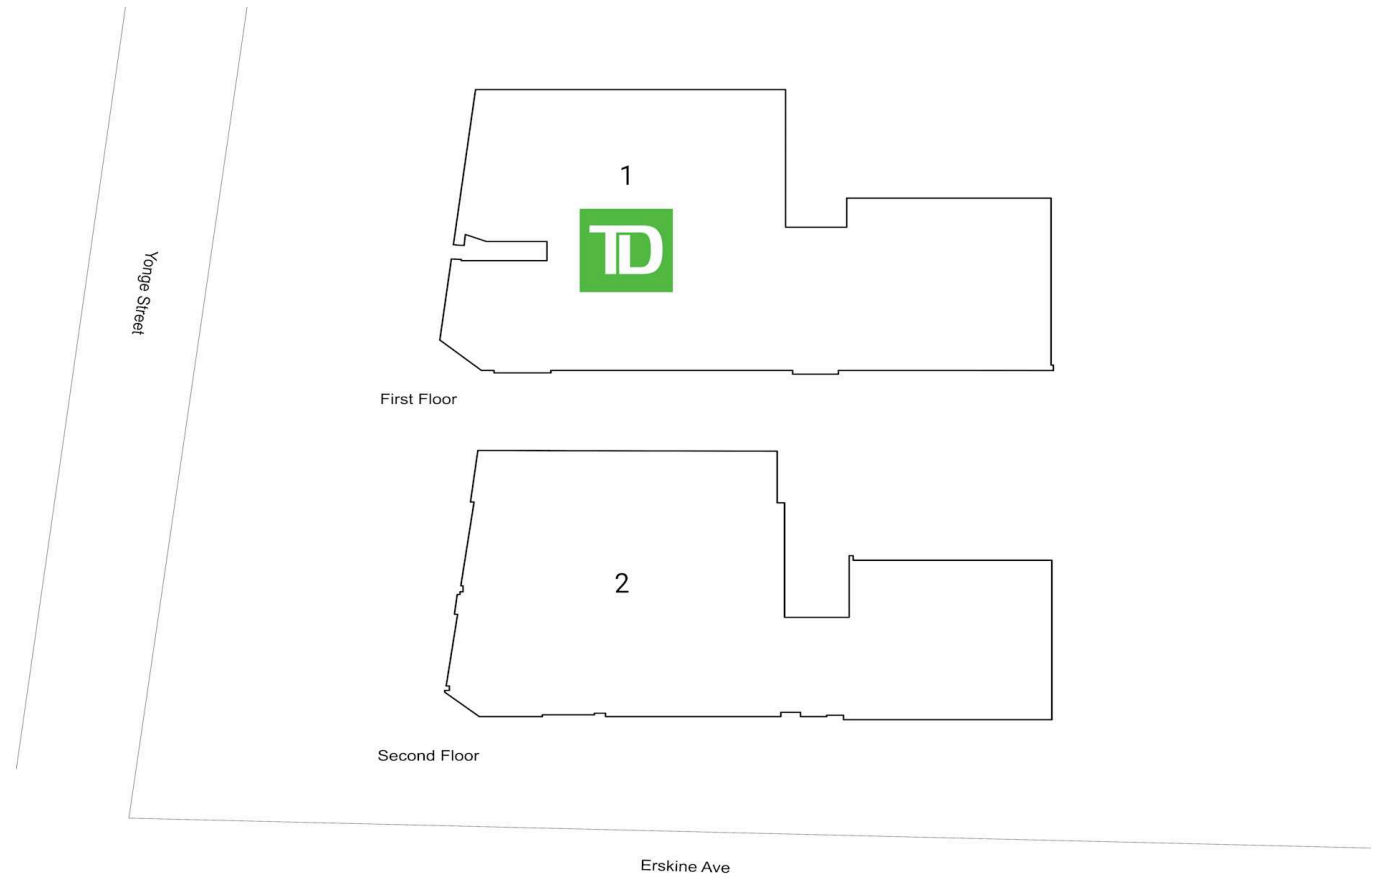

# Site Plan

**2453  
Yonge  
Street**

Toronto, Ontario  
2453 Yonge Street  
Yonge and Erskine

■ **Shadow Anchor**

1

TD

4,624 SF

2

TD

4,572 SF