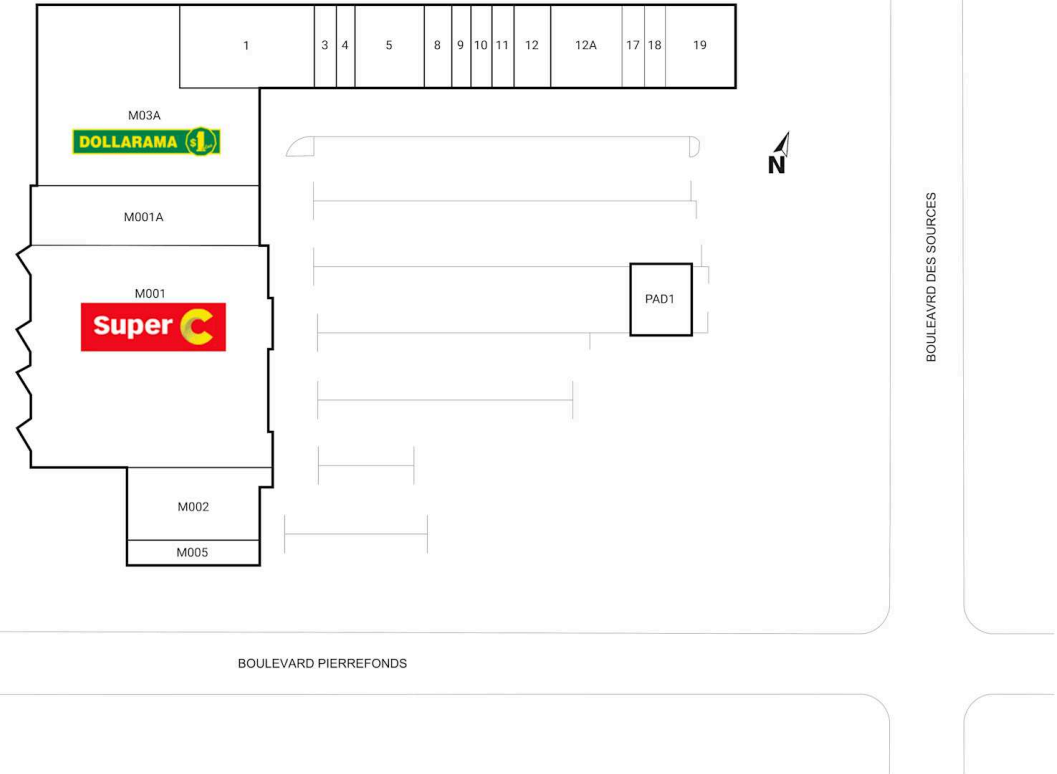

Centre Carnaval Pierrefonds

Montreal, Quebec
11701-11863 Pierrefonds Blvd

Gina Mastromonaco
gina.mastromonaco@harden.ca
514-232-7570

■ Shadow Anchor

| | | | | | |
|-------|-----------------------|-----------|-----|----------------|----------|
| M001 | Super C | 43,000 SF | 9 | École Lumière | 1,060 SF |
| M001A | Le SkratcH | 12,000 SF | 10 | Sushi Sama | 1,236 SF |
| M002 | Available | 7,668 SF | 11 | Dr. Tibor Katz | 1,400 SF |
| M005 | Pascal Aoude Opticien | 4,363 SF | 12 | H&R Block | 1,372 SF |
| M03A | Dollarama | 22,314 SF | 12A | Johnny Bar | 5,800 SF |
| PAD1 | SAQ | 2,999 SF | 17 | Subway | 1,400 SF |
| 1 | Canada Moulures | 10,796 SF | 18 | Mory's Pizza | 1,400 SF |
| 3 | Koodo | 1,438 SF | 19 | TD | 4,133 SF |
| 4 | Broadway Cleaners | 1,009 SF | | | |
| 5 | Beauty Hera | 4,559 SF | | | |
| 8 | Maison Kam | 1,725 SF | | | |