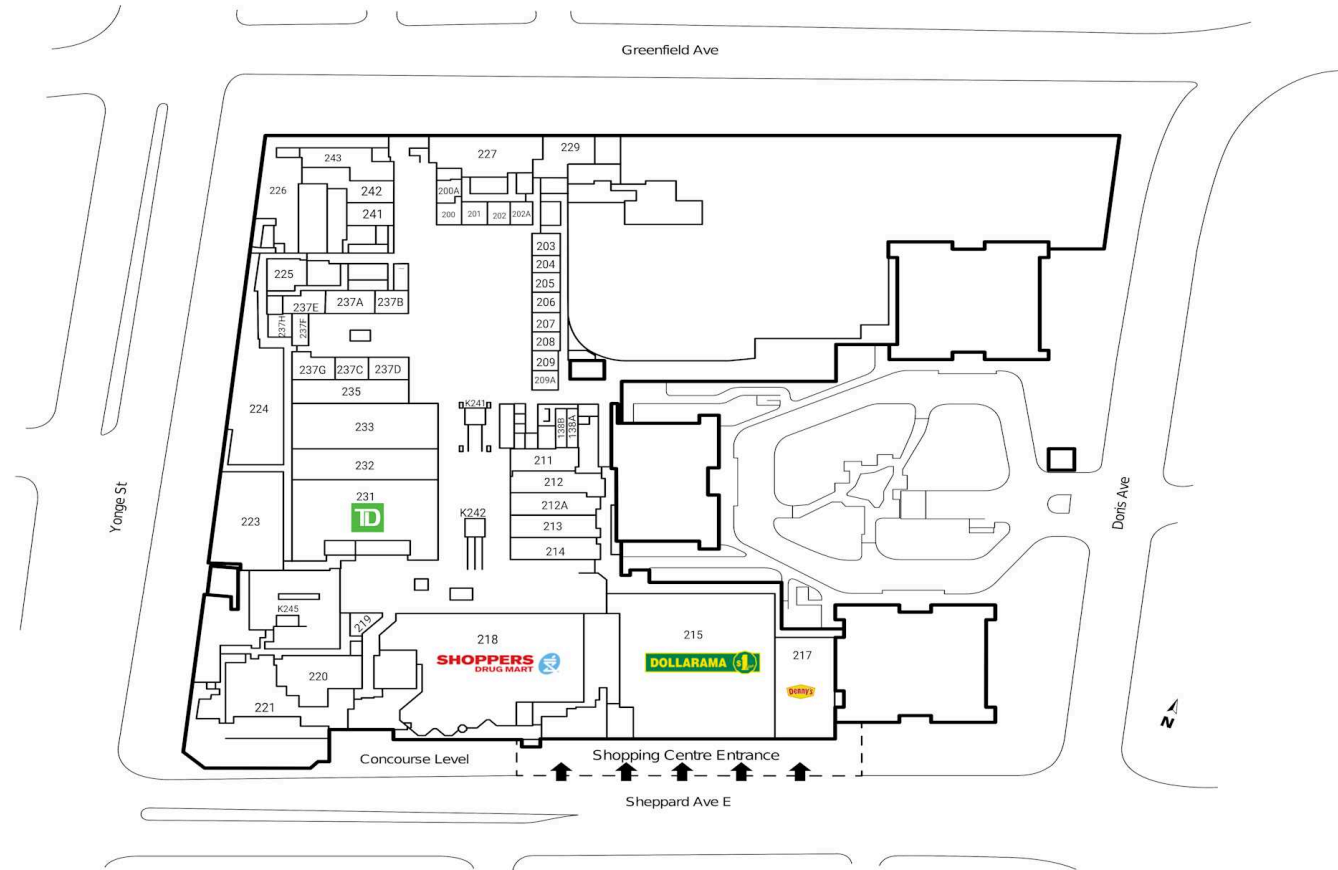

Yonge Sheppard Centre

Toronto, Ontario
2 Sheppard Avenue
East Yonge St. &
Sheppard Ave.

Bryan Kolle
BKolle@riocan.com
416-866-8401

Shadow Anchor

K105	VM Mobile	263 SF	207	Thai Express	371 SF	220	CIBC	1,979 SF	237A	Softron Tax	524 SF
K241	Second Cup	225 SF	208	Freshslice Pizza	355 SF	221	ICHA Tea	3,396 SF	237B	Dazzle Mi	628 SF
K242	Sushi Q	244 SF	209	Teriyaki Experience	355 SF	222	Storage	4,373 SF	237C	N.Y. Premiere Dry Cleaners	482 SF
K245	Available	225 SF	209A	Villa Madina	353 SF	223	Storage	4,255 SF	237D	Currency Mart	450 SF
200	Classic Shanghai Cuisine	436 SF	211	Dena Beauty Salon	1,113 SF	224	Storage	4,343 SF	237E	Available	762 SF
200A	Subway	381 SF	212	Available	1,398 SF	225	Storage	1,083 SF	237F	Sheppard Shoe Repair	352 SF
201	Jimmy The Greek	405 SF	212A	Latelier Pierre Ceramic	1,298 SF	226	Storage	2,313 SF	237G	Available	673 SF
202	Bourbon St. Grill	361 SF	213	Easyfinancial	1,314 SF	227	Food Court Storage	1,861 SF	237H	Storage	405 SF
202A	Wikki Hut	344 SF	214	KinKin	1,331 SF	229	Storage	375 SF	241	Freshii	720 SF
203	A&W	422 SF	215	Dollarama	14,514 SF	231	TD	6,831 SF	242	Sheppard Centre Gift + Post	1,325 SF
204	Mean Poutine	326 SF	217	Denny's	4,133 SF	232	Suzy Shier	2,996 SF	243	Available	1,463 SF
205	Island Caribbean	368 SF	218	Shoppers Drug Mart	15,822 SF	233	Carter's Osh Kosh	4,418 SF			
206	Popeyes Louisiana Kitchen	380 SF	219	Red Seal Notary	353 SF	235	Available	1,917 SF