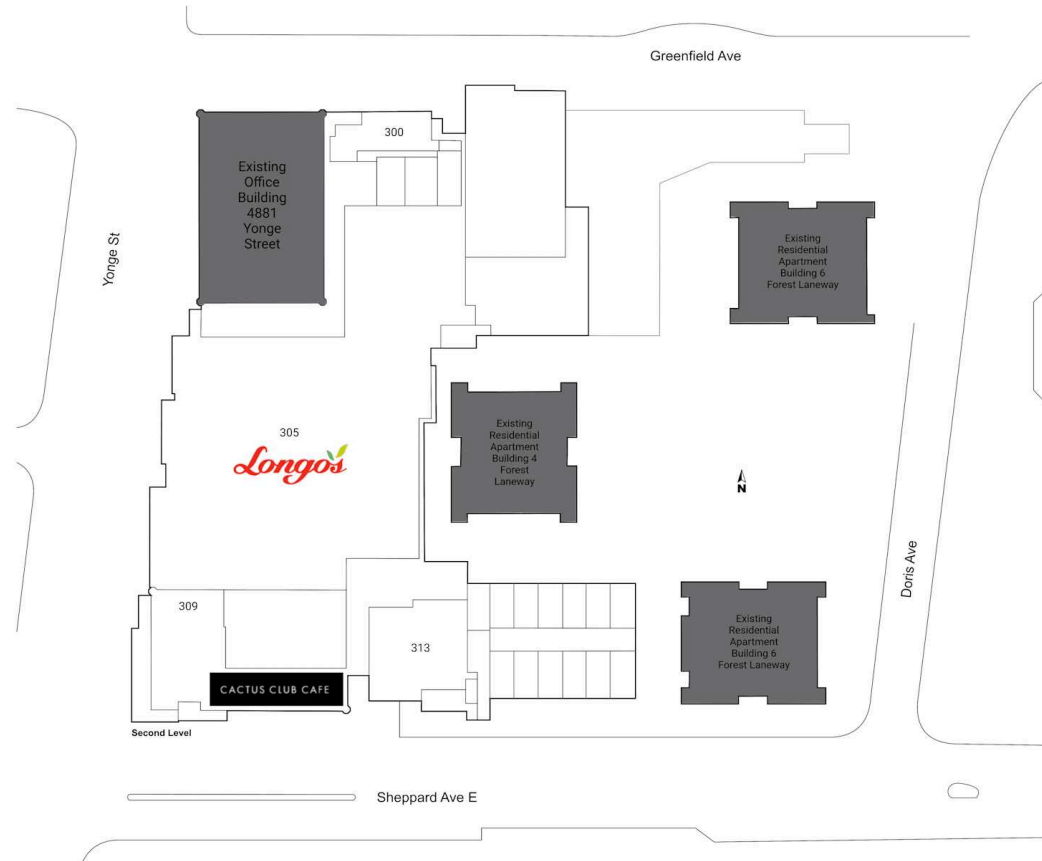

Yonge Sheppard Centre

Toronto, Ontario
2 Sheppard Avenue
East Yonge St. &
Sheppard Ave.

Lidgeia Blackburn
Lidgeia@riocan.com
416-816-5034

Shadow Anchor

300	Angus Valley Montessori	10,205 SF	313	TNG Community Service/St. Stephen's Community Child Care	6,400 SF
305	Longo's	48,070 SF			
309	Cactus Club Cafe	10,102 SF