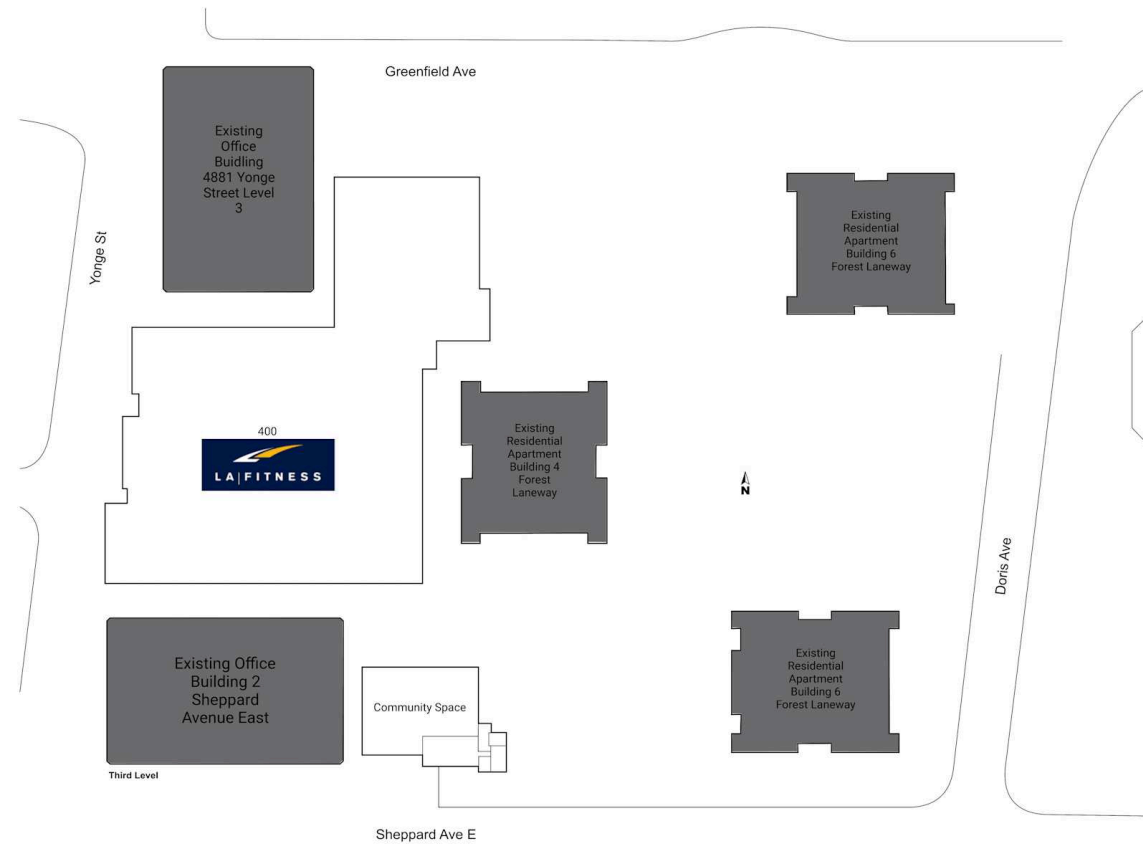

Yonge Sheppard Centre

Toronto, Ontario
2 Sheppard Avenue
East Yonge St. & Sheppard Ave.

Shadow Anchor

K105	VM Mobile	263 SF	207	Thai Express	371 SF	220	CIBC	1,979 SF	237A	Softron Tax	524 SF
K241	Second Cup	225 SF	208	Available	354 SF	221	ICHA Tea	3,396 SF	237B	Dazzle Mi	628 SF
K242	Sushi Q	244 SF	209	Teriyaki Experience	355 SF	222	Storage	4,373 SF	237C	N.Y. Premiere Dry Cleaners	482 SF
K245	Mobile Klinik	225 SF	209A	Villa Madina	353 SF	223	Storage	4,255 SF	237D	Currency Mart	450 SF
200	I am Donair	436 SF	211	Dena Beauty Salon	1,113 SF	224	Storage	4,343 SF	237E	Available	762 SF
200A	Subway	381 SF	212	Available	1,398 SF	225	Storage	1,083 SF	237F	Sheppard Shoe Repair	352 SF
201	Jimmy The Greek	405 SF	212A	Latelier Pierre Ceramic	1,298 SF	226	Storage	2,313 SF	237G	Available	673 SF
202	369 Express	361 SF	213	Easyfinancial	1,314 SF	227	Food Court Storage	1,861 SF	237H	Storage	405 SF
202A	Wikki Hut	344 SF	214	KinKin	1,331 SF	229	Storage	375 SF	241	Freshii	720 SF
203	A&W	422 SF	215	Dollarama	14,514 SF	231	TD	6,831 SF	242	Sheppard Centre Gift + Post	1,325 SF
204	Mean Poutine	326 SF	217	What a Bagel	4,105 SF	232	Suzy Shier	2,996 SF	243	Available	1,463 SF
205	Island Caribbean	368 SF	218	Shoppers Drug Mart	15,822 SF	233	Carter's Osh Kosh	4,418 SF			
206	Popeyes Louisiana Kitchen	380 SF	219	Red Seal Notary	353 SF	235	Available	2,367 SF			

Yonge Sheppard Centre

Toronto, Ontario
2 Sheppard Avenue
East Yonge St. &
Sheppard Ave.

■ Shadow Anchor

300	Angus Valley Montessori	10,205 SF	313	TNG Community Service/St. Stephen's Community Child Care	6,400 SF
305	Longo's	48,070 SF			
309	Cactus Club Cafe	10,102 SF			

Yonge Sheppard Centre

Toronto, Ontario
2 Sheppard Avenue
East Yonge St. &
Sheppard Ave.

■ Shadow Anchor

400

L.A. Fitness

49,926 SF