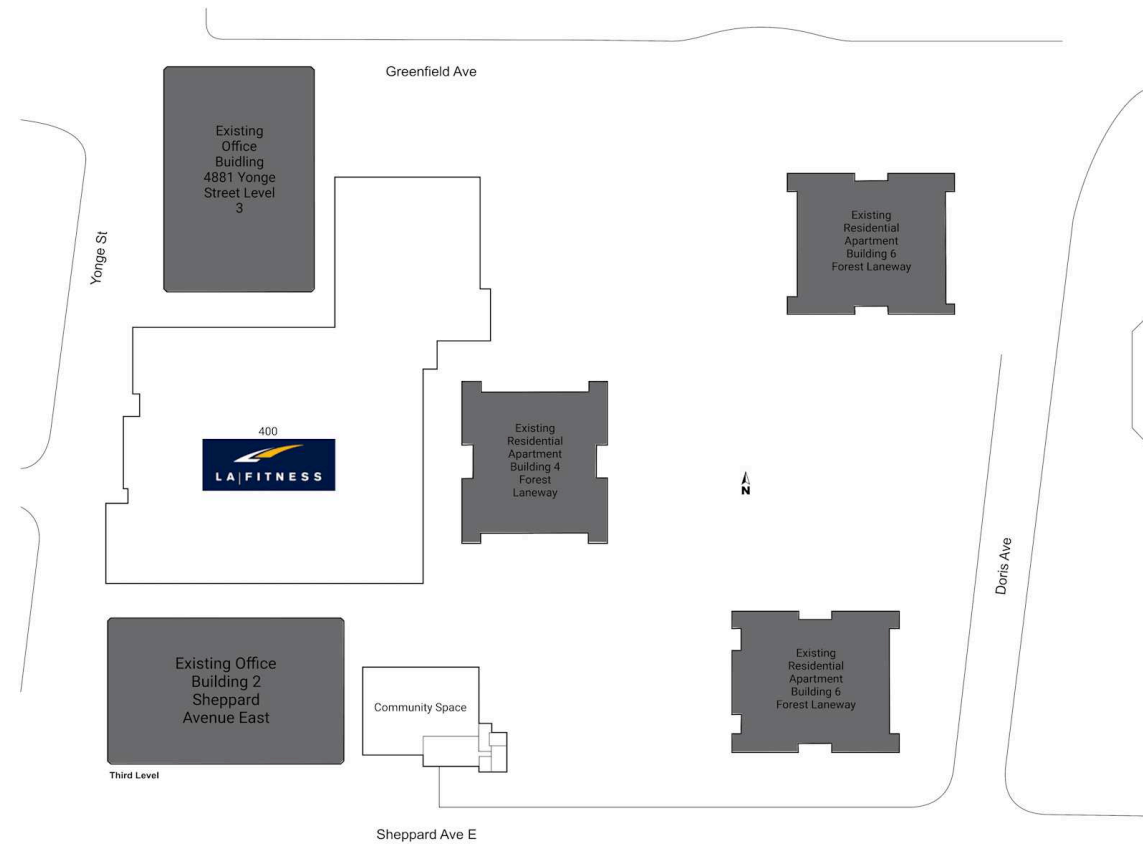

Yonge Sheppard Centre

Toronto, Ontario
2 Sheppard Avenue
East Yonge St. &
Sheppard Ave.

Lidgeia Blackburn
Lidgeia@riocan.com
416-816-5034

■ Shadow Anchor

400

L.A. Fitness

49,926 SF