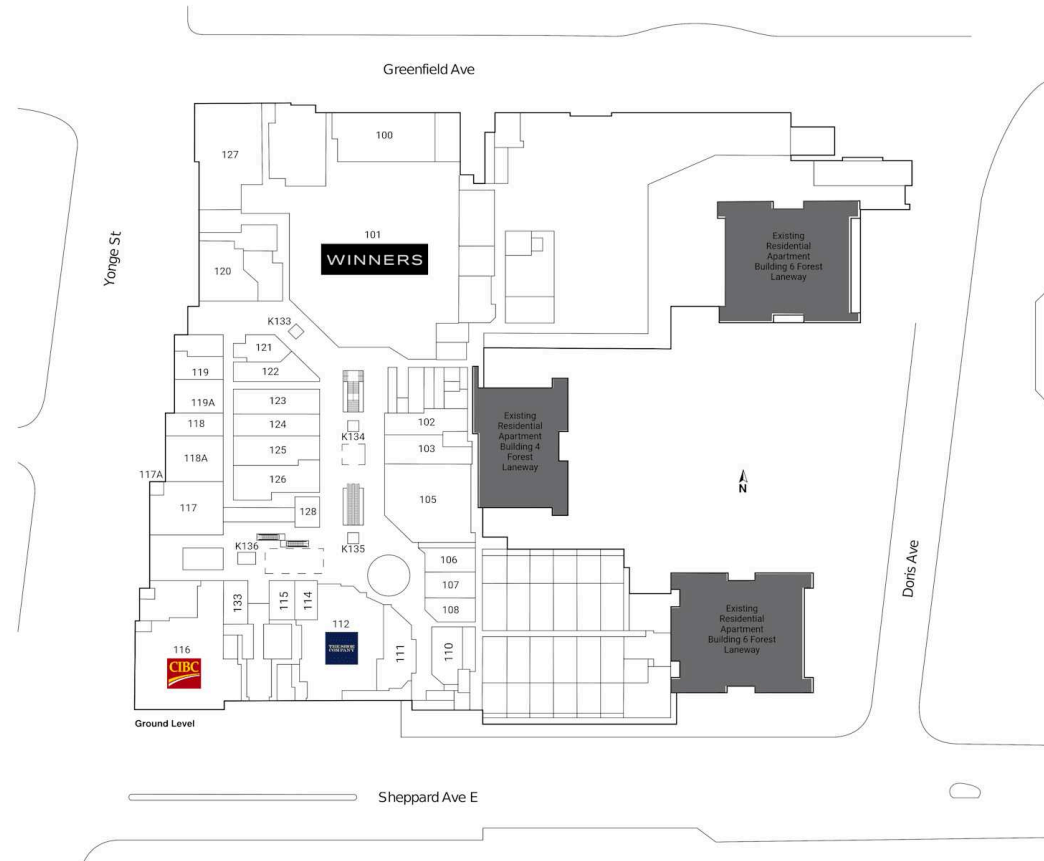

Yonge Sheppard Centre

Toronto, Ontario
2 Sheppard Avenue
East Yonge St. &
Sheppard Ave.

Shadow Anchor

K133	Koodo	120 SF	110	Tim Hortons	1,700 SF	120	Paris Baguette Patisserie	2,251 SF
K134	Virgin Mobile	100 SF	111	Dr. Terk	2,030 SF	121	Available	913 SF
K135	Cell Rox	100 SF	112	The Shoe Company	6,745 SF	122	Available	1,237 SF
K136	Shepell.fgi	150 SF	114	Dumonde	674 SF	123	Available	1,516 SF
100	Angus Valley Montessori	10,205 SF	115	Fido	739 SF	124	Fuzz Wax Bar	1,444 SF
101	Winners	25,032 SF	116	CIBC	2,560 SF	125	Miniso	1,777 SF
102	Reitmans	3,479 SF	117	Blaze Pizza	2,340 SF	126	Meridian	1,912 SF
103	N15 Salon	1,600 SF	117A	Imperfect Fresh Eats	500 SF	127	Bank of Montreal	4,450 SF
105	Yonge Sheppard X-Ray & Ultrasound	2,989 SF	118	Omni Palace Noodle & Grill	994 SF	128	Purdy's Chocolates	635 SF
106	Forest Nails and Spa	931 SF	118A	Five Guys Burgers	2,003 SF	133	Ela Phoi	808 SF
107	Real Fruit Bubble Tea	885 SF	119	Bonjuk	971 SF			
108	Available	886 SF	119A	The Bone & Biscuit Co.	1,100 SF			