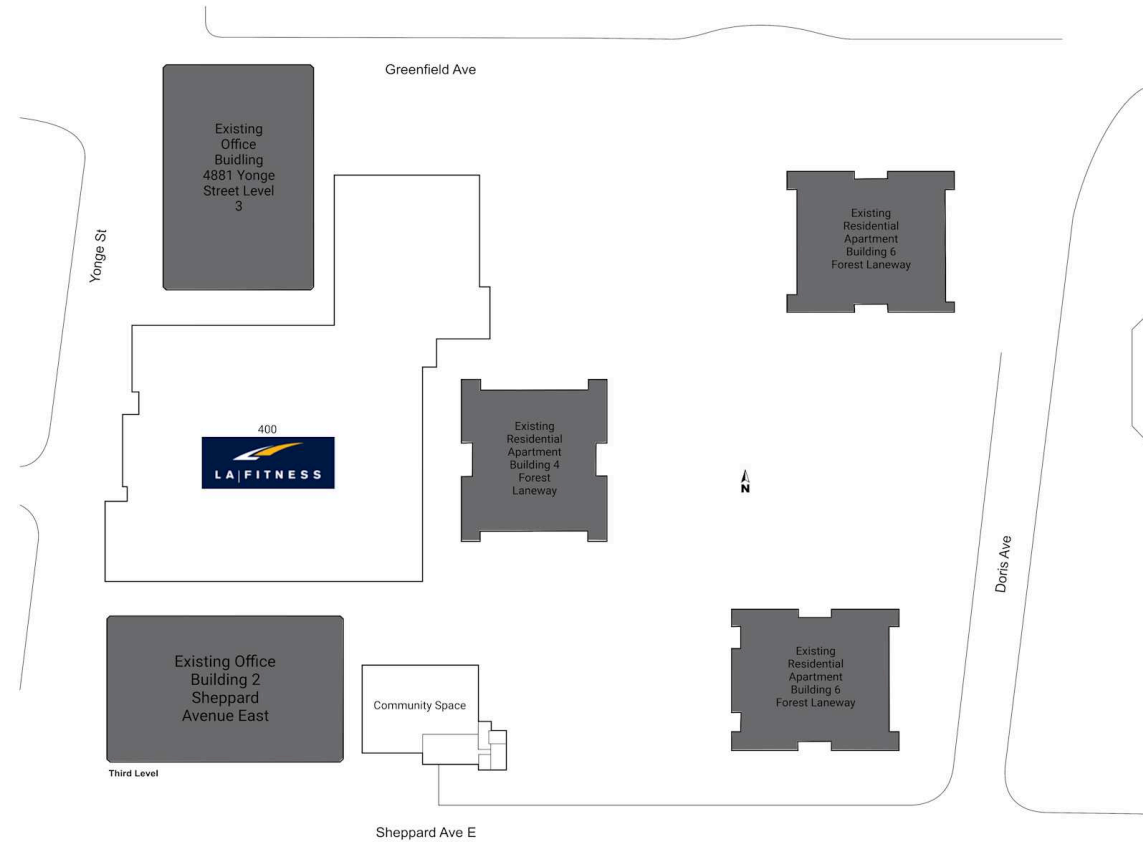

Yonge Sheppard Centre

Toronto, Ontario
2 Sheppard Avenue
East Yonge St. &
Sheppard Ave.

Bryan Kolle
BKolle@riocan.com
416-866-8401

Shadow Anchor

400

L.A. Fitness

49,926 SF