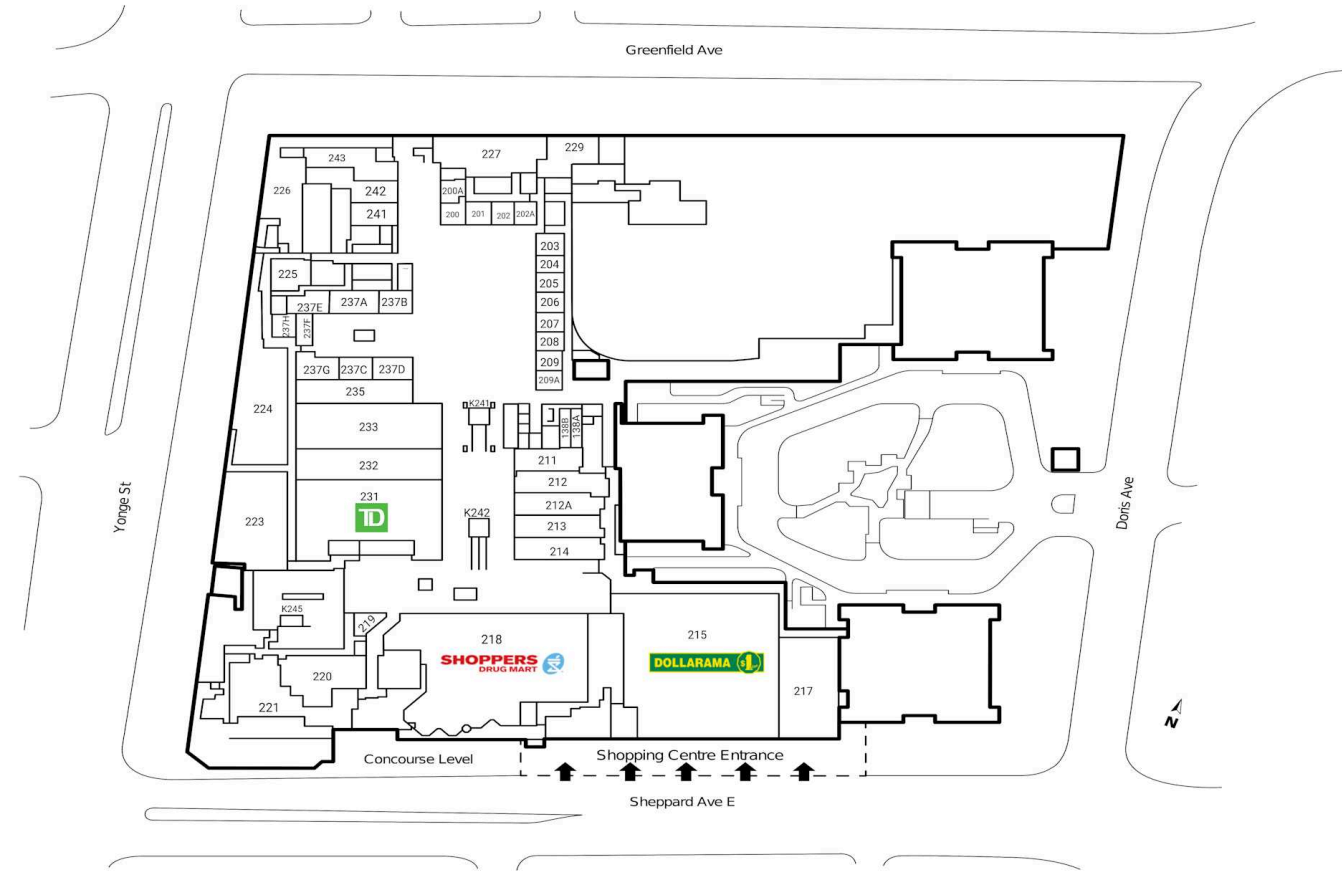

Yonge Sheppard Centre

Toronto, Ontario
2 Sheppard Avenue
East Yonge St. & Sheppard Ave.

Shadow Anchor

K105	VM Mobile	263 SF	207	Thai Express	371 SF	220	CIBC	1,979 SF	237A	Softron Tax	524 SF
K241	Second Cup	225 SF	208	Available	354 SF	221	ICHA Tea	3,396 SF	237B	Dazzle Mi	628 SF
K242	Sushi Q	244 SF	209	Teriyaki Experience	355 SF	222	Storage	4,373 SF	237C	N.Y. Premiere Dry Cleaners	482 SF
K245	Mobile Klinik	225 SF	209A	Villa Madina	353 SF	223	Storage	4,255 SF	237D	Currency Mart	450 SF
200	I am Donair	436 SF	211	Dena Beauty Salon	1,113 SF	224	Storage	4,343 SF	237E	Available	762 SF
200A	Subway	381 SF	212	Available	1,398 SF	225	Storage	1,083 SF	237F	Sheppard Shoe Repair	352 SF
201	Jimmy The Greek	405 SF	212A	Latelier Pierre Ceramic	1,298 SF	226	Storage	2,313 SF	237G	Available	673 SF
202	369 Express	361 SF	213	Easyfinancial	1,314 SF	227	Food Court Storage	1,861 SF	237H	Storage	405 SF
202A	Wikki Hut	344 SF	214	KinKin	1,331 SF	229	Storage	375 SF	241	Freshii	720 SF
203	A&W	422 SF	215	Dollarama	14,514 SF	231	TD	6,831 SF	242	Sheppard Centre Gift + Post	1,325 SF
204	Mean Poutine	326 SF	217	What a Bagel	4,105 SF	232	Suzy Shier	2,996 SF	243	Available	1,463 SF
205	Island Caribbean	368 SF	218	Shoppers Drug Mart	15,822 SF	233	Carter's Osh Kosh	4,418 SF			
206	Popeyes Louisiana Kitchen	380 SF	219	Red Seal Notary	353 SF	235	Available	2,367 SF