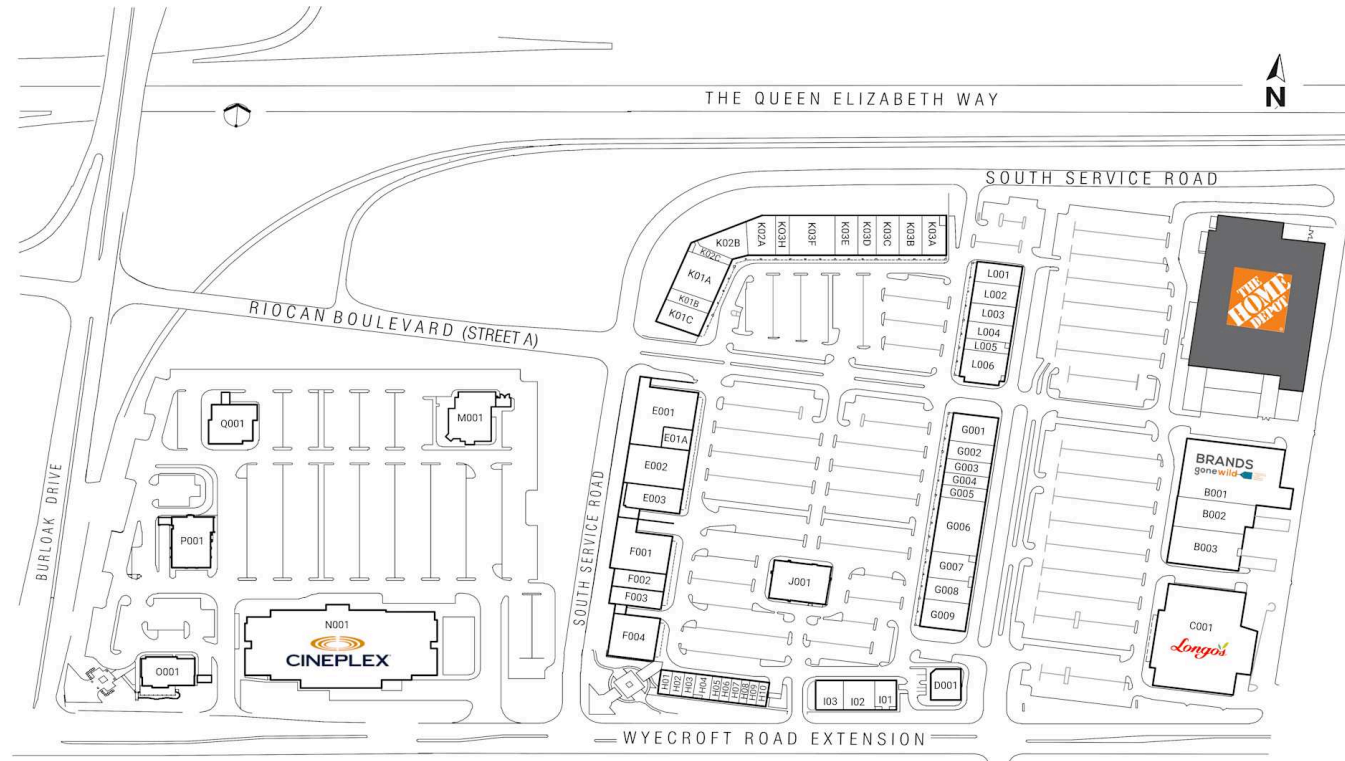

RioCan Centre Burloak

Oakville, Ontario
3509 Wycroft Road

Shadow Anchor

B001	Brands Gone Wild	34,431 SF	F004	Available	10,989 SF	H04	Available	2,001 SF	K01B	Burloak Centre Dentistry	3,001 SF	L002	Available	5,000 SF
B002	Dollarama	9,672 SF	G001	Available	7,003 SF	H05	MK Nails & Spa	1,240 SF	K01C	Sleep Country Canada	6,002 SF	L003	Available	5,001 SF
B003	Crunch Fitness	17,620 SF	G002	Lindt	3,001 SF	H06	Chorizo Mexican Grill	1,300 SF	K02A	Available	6,000 SF	L004	Furniture Ville	5,005 SF
C001	Longo's	50,000 SF	G003	Available	5,001 SF	H07	Osmow's	1,437 SF	K02B	Ardene	6,169 SF	L005	Rockwood Kitchens	2,001 SF
D001	Kids & Company	5,132 SF	G004	Available	3,000 SF	H08	Booster Juice	967 SF	K02C	Available	1,800 SF	L006	Tommy Hilfiger	7,696 SF
E001	Old Navy	13,121 SF	G005	Walking On A Cloud	3,001 SF	H09	Sunrise Caribbean	1,235 SF	K03A	Bain Depot	5,000 SF	M001	Milestone's Restaurant	6,751 SF
E002	Available	13,004 SF	G006	Available	14,002 SF	H10	Sunrise Caribbean	1,235 SF	K03B	Skechers	5,000 SF	N001	Cineplex	45,404 SF
E003	Structube	7,551 SF	G007	Canadian Appliance Source	6,177 SF	I01	Teriyaki Experience	1,314 SF	K03C	Canada's Boss Leather	5,001 SF	O001	Kelsey's	5,036 SF
E01A	Brands Gone Wild Storage	4,000 SF	G008	Canadian Appliance Source	6,177 SF	I02	Available	3,254 SF	K03D	Guess	4,001 SF	P001	Swiss Chalet	6,701 SF
F001	Kitchen Stuff Plus	13,476 SF	G009	Carter's Osh Kosh	5,370 SF	I03	Still Dynamics Classical Osteopathy	5,059 SF	K03E	Suzi Shier	5,001 SF	Q001	Montana's	5,840 SF
F002	George Richards Big & Tall	5,070 SF	G009	Urban Barn	7,004 SF	I03	RED DOT CAFE & LOUNGE	4,558 SF	K03F	Burloak Indoor Golf	10,002 SF			
F003	Omac Martial Arts	5,059 SF	H01	Pottery n Paint Cafe	1,522 SF	J001	Available	12,074 SF	K03H	Burloak Indoor Golf	3,001 SF			
			H02	Available	1,620 SF	K01A	Laura	10,009 SF	L001	La Vie En Rose	5,003 SF			
			H03	Available	1,506 SF									