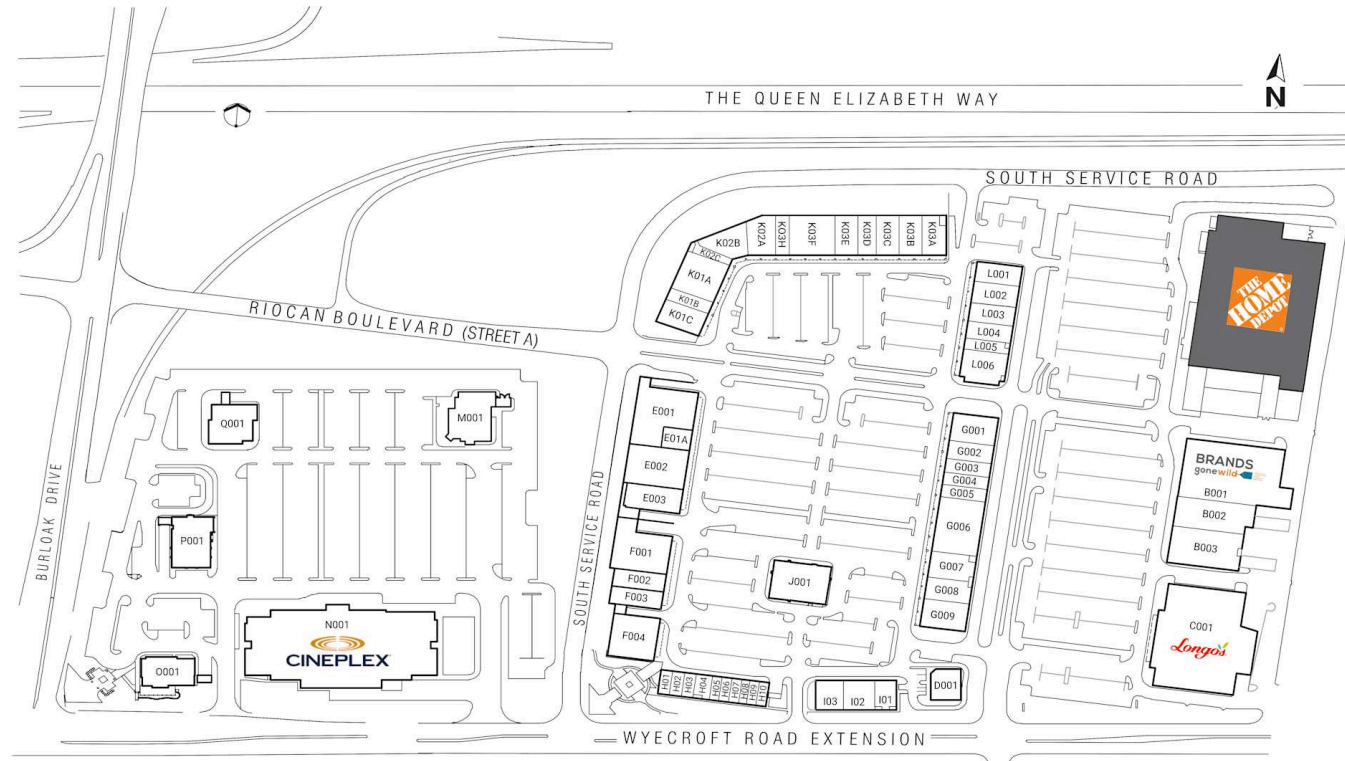

Site Plan

RioCan Centre Burloak

Oakville, Ontario
3509 Wycroft Road

Ryan Ramlal
rramlal@riocan.com
647-253-4960

Shadow Anchor

B001	Brands Gone Wild	34,431 SF	F004	Available	10,989 SF	H04	Available	2,001 SF	K01B	Burloak Centre Dentistry	3,001 SF	L002	Available	5,000 SF
B002	Dollarama	9,672 SF	G001	Available	7,003 SF	H05	MK Nails & Spa	1,240 SF	K01C	Sleep Country Canada	6,002 SF	L003	Available	5,001 SF
B003	Crunch Fitness	17,620 SF	G002	Lindt	3,001 SF	H06	Available	1,300 SF	K02A	Available	6,000 SF	L004	Furniture Ville	5,005 SF
C001	Longo's	50,000 SF	G003	Available	5,001 SF	H07	Osmow's	1,437 SF	K02B	Ardene	6,169 SF	L005	Rockwood Kitchens	2,001 SF
D001	Kids & Company	5,132 SF	G004	Available	3,000 SF	H08	Booster Juice	967 SF	K02C	Available	1,800 SF	L006	Tommy Hilfiger	7,696 SF
E001	Old Navy	13,121 SF	G005	Walking On A Cloud	3,001 SF	H09	Sunrise Caribbean	1,235 SF	K03A	Bain Depot	5,000 SF	M001	Milestone's Restaurant	6,751 SF
E002	Available	13,004 SF	G006	Available	14,002 SF	H10	Sunrise Caribbean	1,235 SF	K03B	Skechers	5,000 SF	N001	Cineplex	45,404 SF
E003	Structube	7,551 SF	G007	Canadian Appliance Source	6,177 SF	I01	Available	3,254 SF	K03C	Canada's Boss Leather	5,001 SF	O001	Kelsey's	5,036 SF
E01A	Brands Gone Wild Storage	4,000 SF	G008	Carter's Osh Kosh	5,370 SF	I02	Still Dynamics Classical Osteopathy	5,059 SF	K03D	Guess	4,001 SF	P001	Swiss Chalet	6,701 SF
F001	Kitchen Stuff Plus	13,476 SF	G009	Urban Barn	7,004 SF	I03	RED DOT CAFE & LOUNGE	4,558 SF	K03E	Suzy Shier	5,001 SF	Q001	Montana's	5,840 SF
F002	George Richards Big & Tall	5,070 SF	H01	Pottery n Paint Cafe	1,522 SF	J001	Available	12,074 SF	K03F	Burloak Indoor Golf	10,002 SF			
F003	Omac Martial Arts	5,059 SF	H02	Available	1,620 SF	K01A	Laura	10,009 SF	K03H	Burloak Indoor Golf	3,001 SF			
			H03	Available	1,506 SF				L001	La Vie En Rose	5,003 SF			