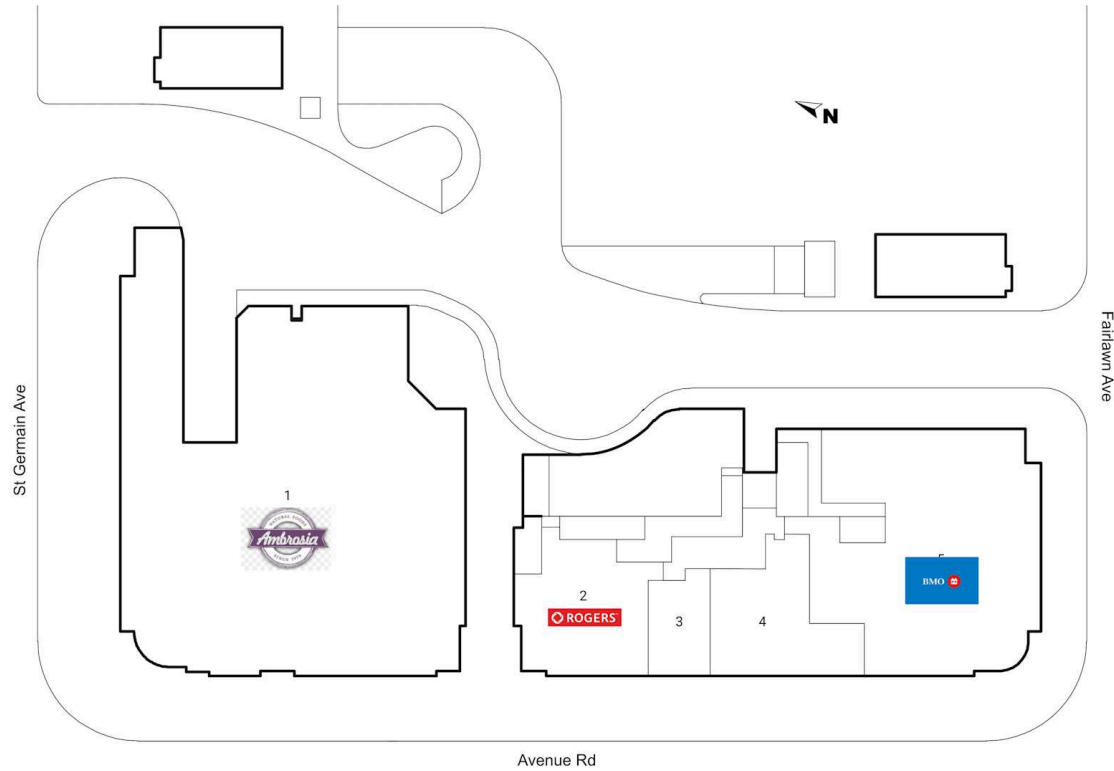

# Site Plan

## Shoppes On Avenue

Toronto, Ontario  
1705-1725 Avenue  
Road

Mackenzie Bigioni  
MBigioni@riocan.com  
647-237-4386

■ Shadow Anchor

1	Ambrosia Natural Foods	11,400 SF	4	Prosthodontics on Avenue	1,593 SF
2	Rogers	1,651 SF	5	Bank of Montreal	5,160 SF
3	Eisenhauer & Smith Physiotherapy	830 SF			