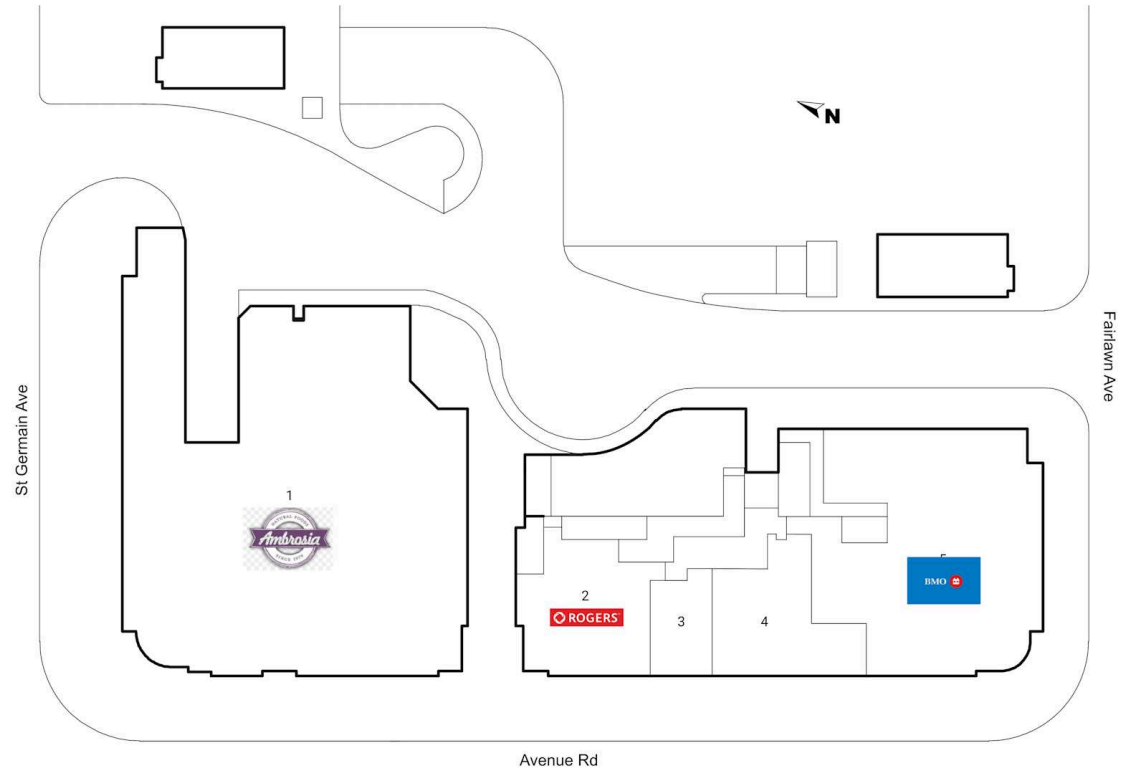

## Shoppes On Avenue

Toronto, Ontario  
1705-1725 Avenue  
Road

■ **Shadow Anchor**

1	Ambrosia Natural Foods	11,400 SF	4	Prosthodontics on Avenue	1,593 SF
2	Rogers	1,651 SF	5	Bank of Montreal	5,160 SF
3	Eisenhauer & Smith Physiotherapy	830 SF			