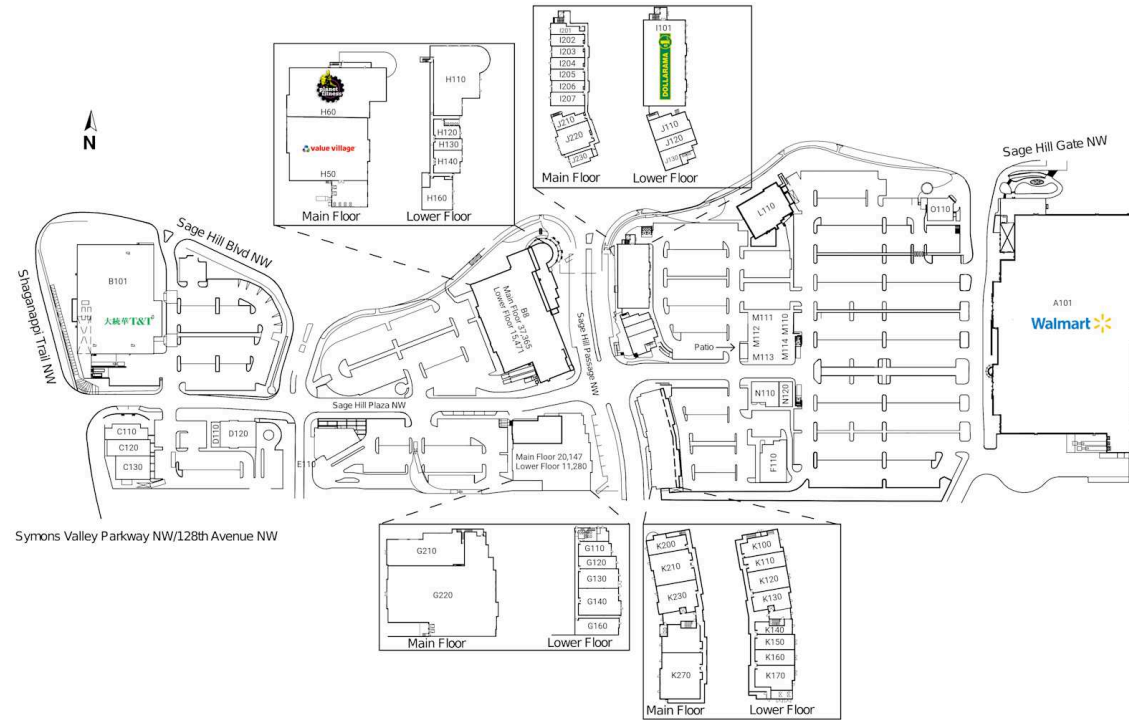

Site Plan

Sage Hill Crossing

Calgary, Alberta
35 Sage Hill Gate
NW & 3655 Sage Hill
Dr

Shadow Anchor

A101	Walmart	153,035 SF	G140	Calgary Public Library	2,856 SF	I201	Reflex Supplements	790 SF		Market		K210	Oxygen Yoga	2,040 SF	
B101	T & T Supermarket	44,639 SF	G160	Available	1,938 SF	I202	Alt. Vape	1,170 SF		J230	Iphix Cell Phone Repair Centre	871 SF	K230	Massage Addict	1,830 SF
C110	Tim Hortons	3,000 SF	G210	Bulk Barn	5,952 SF	I203	Easyfinancial	1,119 SF		K100	Baladna Shawarma & Grill	900 SF	K270	Pediatric Dentist	4,941 SF
C120	Pet Valu	3,469 SF	G220	Liquor Depot	20,273 SF	I204	Meltwich Food Co.	1,173 SF		K110	Great Clips	1,000 SF	L110	Bottle Depot	6,300 SF
C130	ATB Financial	4,156 SF	H110	Brightpath	10,202 SF	I205	Great Canadian Pizza	1,195 SF		K120	Sally Beauty Supply	1,500 SF	M110	Mucho Burrito	1,600 SF
D110	H&R Block	1,020 SF	H120	Vision Optical	1,038 SF	I206	Kingwell Roasted BBQ	1,119 SF		K130	Vet Clinic	1,496 SF	M111	Pho Hoan Pasteur	1,610 SF
D120	RBC Royal Bank	4,657 SF	H130	Denim & Smith	840 SF	I207	Halal Meat Shop	1,389 SF		K140	Ami Tea	771 SF	M112	Jugo Juice	800 SF
E110	McDonald's	5,044 SF	H140	Sage Hill Smiles	1,975 SF	J110	Essence Wellness Clinic	2,228 SF		K150	Cobs Bread	1,034 SF	M113	Royal Pizza	2,300 SF
F110	Scotiabank	5,090 SF	H160	Coco Skin and Laser Centre	3,550 SF	J120	Billoos Cuisine	1,528 SF		K160	Subway	1,100 SF	M114	F45 Training	2,160 SF
G110	RS Music	1,257 SF	H50	Value Village	18,500 SF	J130	Nail Spa Canada	1,410 SF		K170	Accentric Salon & Spa	1,544 SF	N110	Barcelo's Flame Grilled Chicken	2,764 SF
G120	Nail Spa Canada	1,208 SF	H60	Planet Fitness	18,000 SF	J210	Available	1,355 SF		K200	Fabutan Sun Tan Studio	1,039 SF	N120	D Spot Dessert Café	2,058 SF
G130	Sage Hill Physiotherapy	1,986 SF	I101	Dollarama	10,317 SF	J220	Four20 Premium	2,402 SF					O110	Sunset Grill	3,000 SF