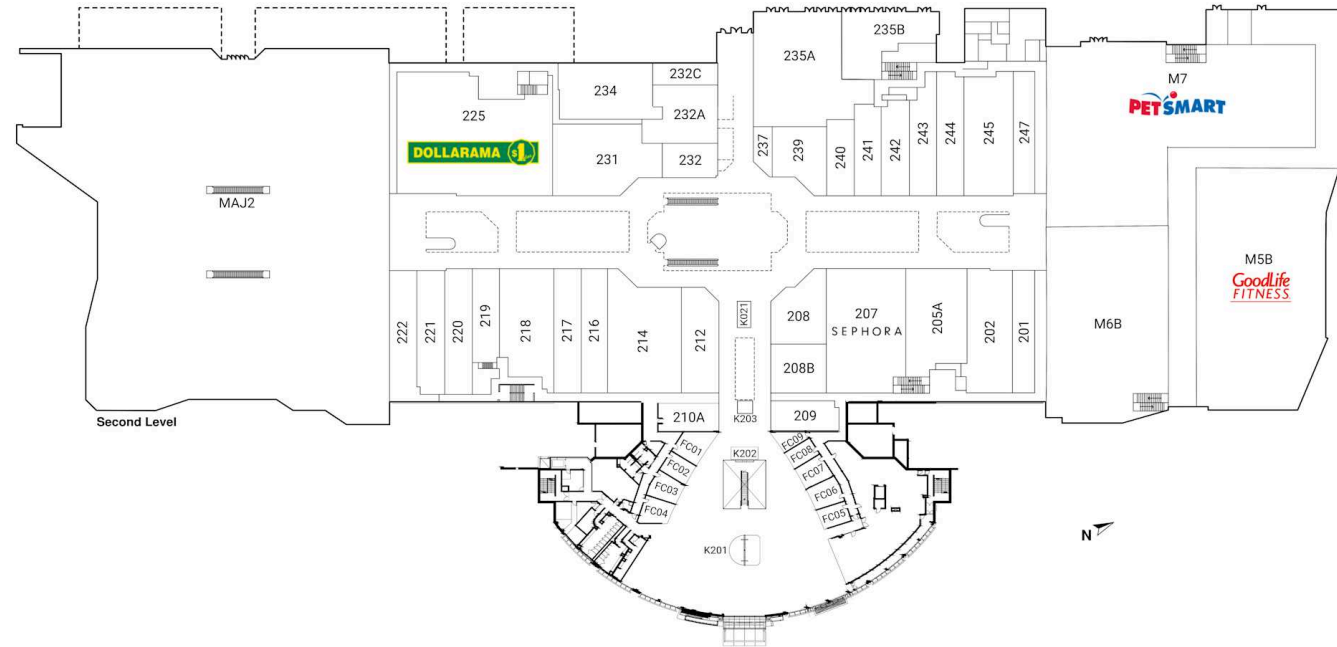

Oakville Place

Oakville, Ontario
240 Leighland Ave
Queen Elizabeth
Way and Trafalgar

Bryan Kolle
BKolle@riocan.com
416-866-8401

Shadow Anchor

FC01	Tim Hortons	530 SF	K202	Mac's Sushi	192 SF	212	Mariani Jewellers	2,138 SF	234	RioCan Property Services	3,028 SF
FC02	Jimmy The Greek	375 SF	K203	Wow	150 SF	214	RW & Co.	4,505 SF	235A	STACK	5,850 SF
FC03	Available	479 SF	M5B	GoodLife Fitness	16,308 SF	216	Red Coral Fashion	1,808 SF	235B	Available	2,842 SF
FC04	Manchu Wok	418 SF	M6B	Laura / Melanie Lyne	15,003 SF	217	Bikini Village	1,878 SF	237	Swarovski	428 SF
FC05	A&W	354 SF	M7	PetSmart	20,814 SF	218	Torrid	3,270 SF	239	Peoples Jewellers	1,736 SF
FC06	The Joy of Pho	450 SF	MAJ2	Available	119,428 SF	219	Foot Trendz	1,397 SF	240	Freedom Mobile	1,169 SF
FC07	Popeyes Louisiana Kitchen	418 SF	201	Total Image	1,523 SF	220	Zacks	1,909 SF	241	Olsen	1,353 SF
FC08	New York Fries	317 SF	202	Amica Senior Lifestyles	3,135 SF	221	Available	1,886 SF	242	Sara Sakina	1,459 SF
FC09	Pita Lite	278 SF	205A	Miniso	3,192 SF	222	Available	2,156 SF	243	Campus13	1,674 SF
K002	Sunglass Hut International	200 SF	207	Sephora	5,398 SF	225	Dollarama	9,609 SF	244	Conspiracy Comics	1,810 SF
K021	Fido	150 SF	208	Mariani Watch Boutique	1,904 SF	231	La Vie En Rose	3,791 SF	245	Available	3,282 SF
K201	649 Place	202 SF	208B	Rogers	1,501 SF	232	Michael Hill Jeweller	1,058 SF	247	UniClaw	1,489 SF
			209	Cellular Point	1,115 SF	232A	Beauty First	2,088 SF			
			210A	Hearing Solutions	1,017 SF	232C	Real Fruit Bubble Tea	748 SF