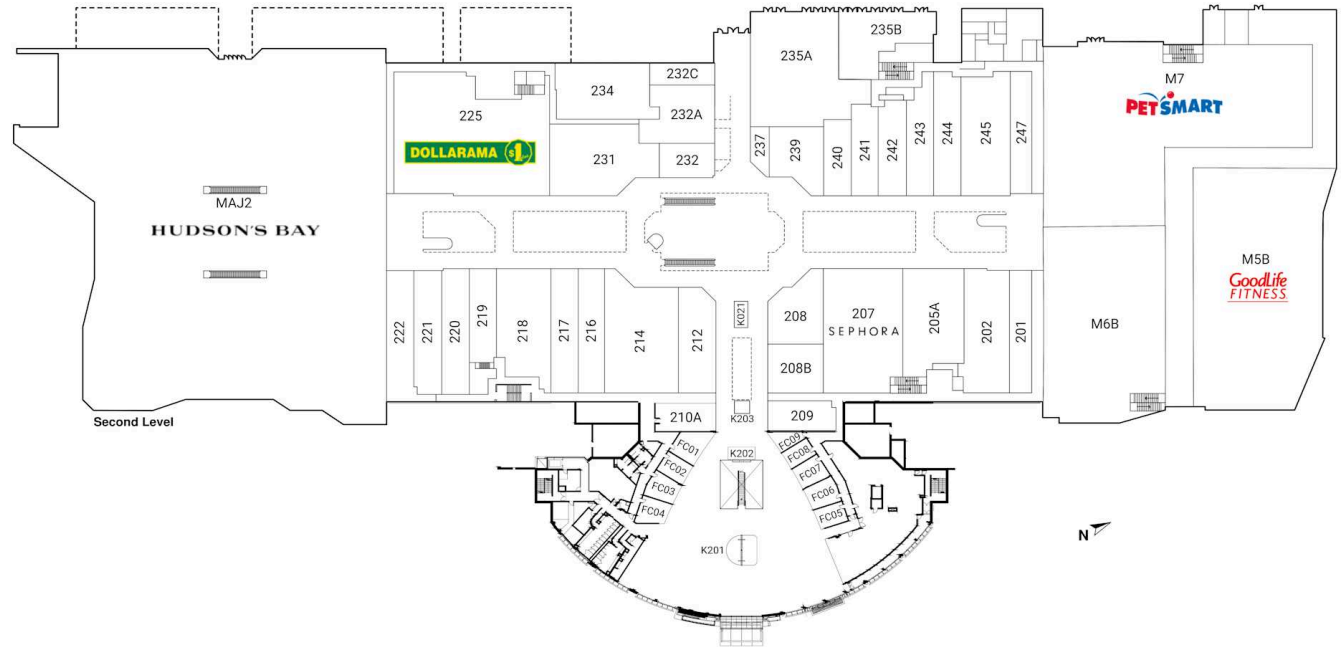

Oakville Place

Oakville, Ontario
240 Leighland Ave
Queen Elizabeth Way
and Trafalgar

Matthew McDowell
mmcdowell@riocan.com
647- 502-7413

Shadow Anchor

FC01	Tim Hortons	530 SF	K010	TBooth	200 SF	205A	Miniso	3,192 SF	220	Zacks	1,909 SF	239	Peoples Jewellers	1,736 SF
FC02	Jimmy The Greek	375 SF	K011	Cellicon	150 SF	207	Sephora	5,398 SF	221	Northern Reflections	1,886 SF	240	Freedom Mobile	1,169 SF
FC03	Bar Burrito	400 SF	K021	Fido	150 SF	208	Mariani Watch Boutique	1,904 SF	222	Hallmark	2,156 SF	241	Bikini Village	1,353 SF
FC04	Manchu Wok	418 SF	K201	649 Place	202 SF	208B	Rogers	1,501 SF	225	Dollarama	9,609 SF	242	Available	1,459 SF
FC05	A&W	354 SF	K202	Mac's Sushi	192 SF	209	Cellular Point	1,115 SF	231	La Vie En Rose	3,791 SF	243	Available	1,674 SF
FC06	The Joy of Pho	450 SF	K203	Wow	150 SF	210A	Best Buy	1,017 SF	232	Michael Hill Jeweller	1,058 SF	244	Available	1,810 SF
FC07	Popeyes Louisiana Kitchen	418 SF	M5B	GoodLife Fitness	16,308 SF	212	Mariani Jewellers	2,138 SF	232A	Beauty First	2,088 SF	245	Available	3,282 SF
FC08	New York Fries	317 SF	M6B	Laura	15,003 SF	214	RW & Co.	4,505 SF	232C	Real Fruit Bubble Tea	748 SF	247	Conspiracy Comics	1,489 SF
FC09	Pita Lite	278 SF	M7	PetSmart	20,814 SF	216	Roots Kids	1,808 SF	235A	RioCan Property Services	3,028 SF			
K002	Sunglass Hut International	200 SF	MAJ2	Hudson's Bay Company	119,428 SF	217	Roots Kids	1,808 SF	235B	STACK	5,850 SF			
K005	Available	120 SF	201	Total Image	1,523 SF	218	Bikini Village	1,878 SF	237	GoodFellas	2,842 SF			
K008	Virgin Plus	150 SF	202	Amica Senior Lifestyles	3,135 SF	219	Torrid	3,270 SF		Swarovski	428 SF			
							Foot Trendz	1,397 SF