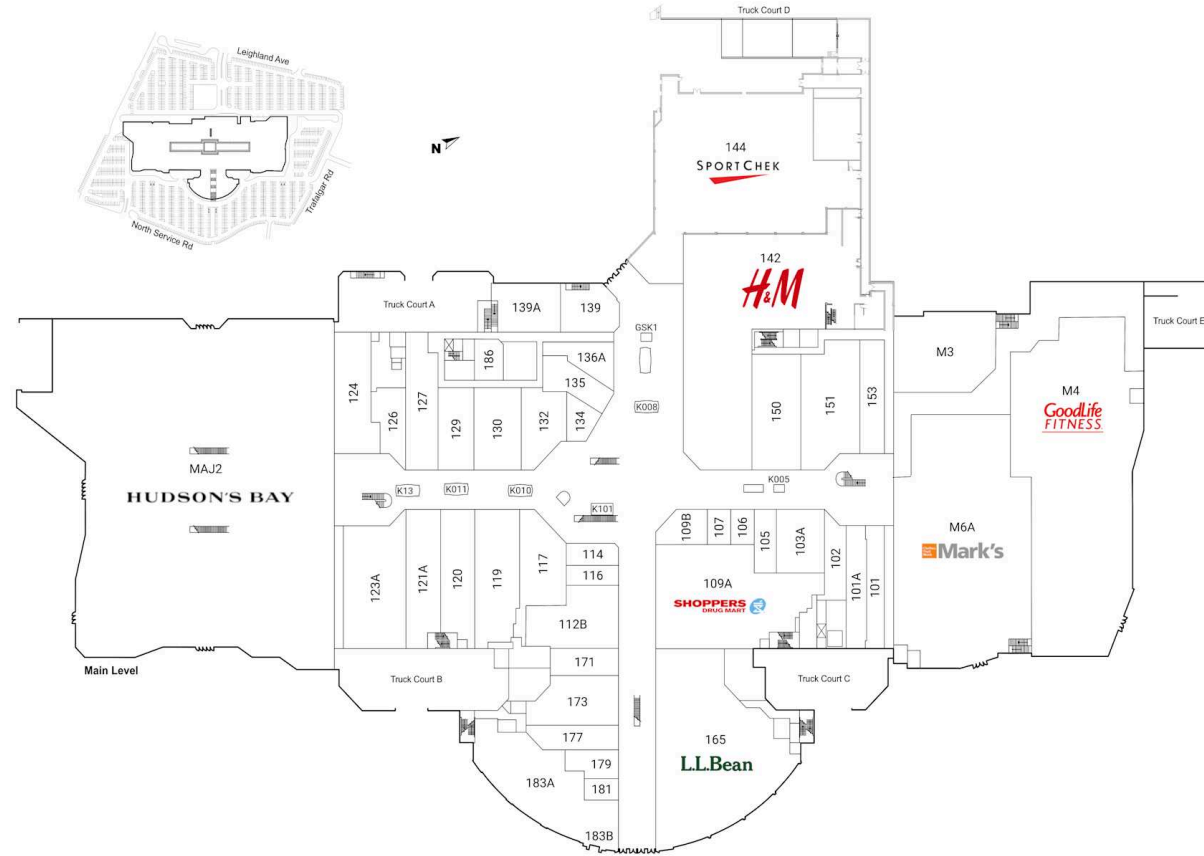

### Shadow Anchor

GSK1	Concierge		MAJ2	Hudson's Bay Company	119,428 SF	116	Available	712 SF	135	Specsavers	1,470 SF	177	Bell	1,484 SF
K005	Available	120 SF	101	Tailor's Choice	1,530 SF	117	Garage Clothing Co.	2,918 SF	136A	Connect Hearing	1,356 SF	179	Clip	952 SF
K008	Virgin Plus	150 SF	101A	Available	1,738 SF	119	Carter's Osh Kosh	4,149 SF	139	Total Beauty Essentials	1,789 SF	181	Kernels And Baskin-Robbins	499 SF
K010	TBooth	200 SF	102	Liv Nail Bliss	1,255 SF	120	Bath & Body Works	3,018 SF	139A	Oakville Place Dental Office	2,236 SF	183A	The Pearl Oakville	6,281 SF
K011	Cellicon	150 SF	103A	Telus	2,235 SF	121A	Boathouse	3,191 SF	142	H&M	20,891 SF	183B	Bank of Montreal	377 SF
K101	Danish Pastry House	225 SF	105	EYECONCEPT	980 SF	123A	Bluenotes	5,450 SF	144	SportChek	18,920 SF	186	The Shoe Medic	842 SF
K13	Sunglass Hut International	200 SF	106	Wirelesswave	562 SF	124	Lenscrafters	3,347 SF	150	Urban Kids	3,751 SF			
K202	Mac's Sushi	192 SF	107	Freshly Squeezed	562 SF	126	Change	1,498 SF	151	Cleo	4,774 SF			
K203	Wow	150 SF	109A	Shoppers Drug Mart	9,403 SF	127	Tip Top	3,030 SF	153	Best Buy Express	1,938 SF			
M3	Global Medic	2,319 SF	109B	Pandora	1,085 SF	129	Bentley	2,032 SF	165	L.L. Bean	14,205 SF			
M4	GoodLife Fitness	26,341 SF	112B	Bank of Montreal	3,394 SF	130	Soft Moc	2,675 SF	171	Claire's	1,300 SF			
M6A	Mark's	24,115 SF	114	Body Shop	866 SF	132	Roots	2,149 SF	173	Available	2,886 SF			
						134	Purdy's Chocolates	816 SF						