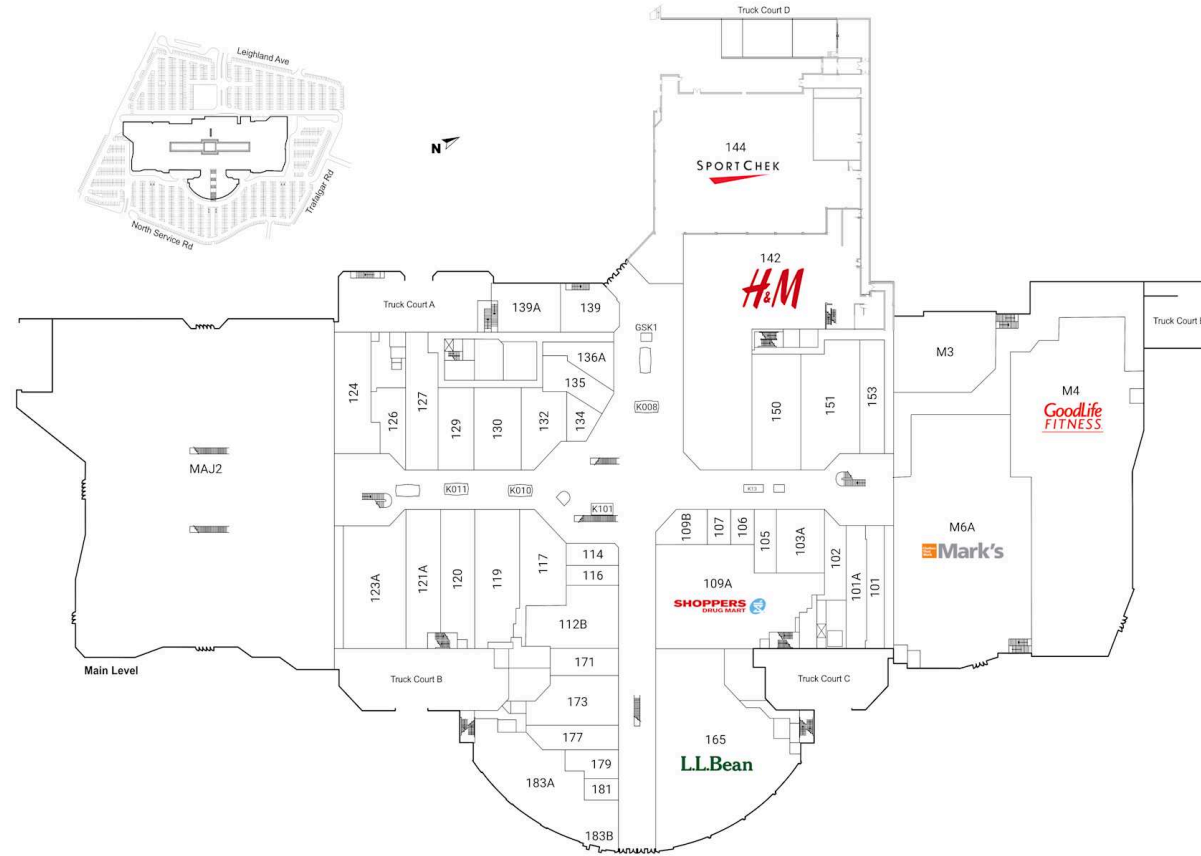

# Site Plan

### Shadow Anchor

GSK1	Concierge		101A	The Shoe Medic	1,738 SF	121A	Boathouse	3,191 SF	142	H&M	20,891 SF
K008	Virgin Plus	150 SF	102	Liv Nail Bliss	1,255 SF	123A	Bluenotes	5,450 SF	144	SportChek	18,920 SF
K010	TBooth	200 SF	103A	Telus	2,235 SF	124	Lenscrafters	3,347 SF	150	Calendar Club	3,751 SF
K011	Cellicon	150 SF	105	EYECONCEPT	980 SF	126	Change	1,498 SF	151	Sportcentre	4,774 SF
K101	Danish Pastry House	225 SF	106	Wirelesswave	562 SF	127	Tip Top	3,030 SF	153	Best Buy Express	1,938 SF
K13	Mobile Care	150 SF	107	Freshly Squeezed	562 SF	129	Bentley	2,032 SF	165	L.L. Bean	14,205 SF
K202	Available	192 SF	109A	Shoppers Drug Mart	9,403 SF	130	Soft Moc	2,675 SF	171	Herc's Nutrition	1,300 SF
K203	Available	150 SF	109B	Pandora	1,085 SF	132	Roots	2,149 SF	173	Riders Gear Spot	2,886 SF
M3	Global Medic	2,319 SF	112B	Bank of Montreal	3,394 SF	134	Purdy's Chocolates	816 SF	177	Bell	1,484 SF
M4	GoodLife Fitness	26,341 SF	114	Body Shop	866 SF	135	Specsavers	1,470 SF	179	Clip	952 SF
M6A	Mark's	24,115 SF	116	Wireless Fix	712 SF	136A	Available	1,356 SF	181	Kernels And Baskin-Robbins	499 SF
MAJ2	Nation's Fresh Food / Forever Young	119,428 SF	117	Garage Clothing Co.	2,918 SF	139	Total Beauty Essentials	1,789 SF	183A	The Pearl Oakville	6,281 SF
101	Tailor's Choice	1,530 SF	119	Carter's Osh Kosh	4,149 SF	139A	Oakville Place Dental Office	2,236 SF	183B	Bank of Montreal	377 SF
			120	Bath & Body Works	3,018 SF						