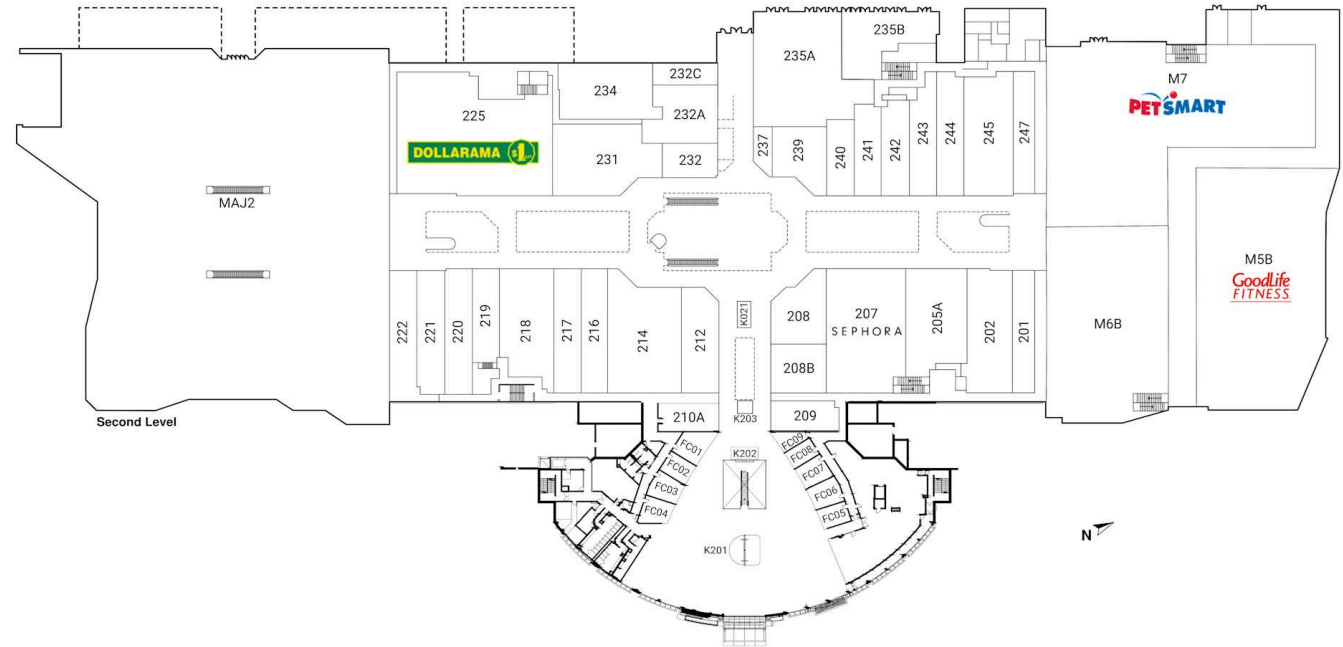

Oakville Place

Oakville, Ontario
240 Leighland Ave
Queen Elizabeth
Way and Trafalgar

Bryan Kolle
BKolle@riocan.com
416-866-8401

Shadow Anchor

FC01	Tim Hortons	530 SF	K008	Virgin Plus	150 SF	205A	Miniso	3,192 SF	220	Zacks	1,909 SF	239	Peoples Jewellers	1,736 SF
FC02	Jimmy The Greek	375 SF	K010	TBooth	200 SF	207	Sephora	5,398 SF	221	Available	1,886 SF	240	Freedom Mobile	1,169 SF
FC03	Bar Burrito	400 SF	K011	Cellicon	150 SF	208	Mariani Watch Boutique	1,904 SF	222	Available	2,156 SF	241	Olsen	1,353 SF
FC04	Manchu Wok	418 SF	K021	Fido	150 SF	208B	Rogers	1,501 SF	225	Dollarama	9,609 SF	242	Sara Sakina	1,459 SF
FC05	A&W	354 SF	K201	649 Place	202 SF	209	Cellular Point	1,115 SF	231	La Vie En Rose	3,791 SF	243	Available	1,674 SF
FC06	The Joy of Pho	450 SF	K202	Mac's Sushi	192 SF	210A	Best Buy	1,017 SF	232	Michael Hill Jeweller	1,058 SF	244	Conspiracy Comics	1,810 SF
FC07	Popeyes Louisiana Kitchen	418 SF	K203	Wow	150 SF	212	Mariani Jewellers	2,138 SF	232A	Beauty First	2,088 SF	245	Available	3,282 SF
FC08	New York Fries	317 SF	M5B	GoodLife Fitness	16,308 SF	214	RW & Co.	4,505 SF	232C	Real Fruit Bubble Tea	748 SF	247	UniClaw	1,489 SF
FC09	Pita Lite	278 SF	M6B	Laura Petites	15,003 SF	216	Available	1,808 SF	234	RioCan Property Services	3,028 SF			
K002	Sunglass Hut International	200 SF	M7	PetSmart	20,814 SF	217	Bikini Village	1,878 SF	235A	STACK	5,850 SF			
K005	Available	120 SF	MAJ2	Available	119,428 SF	218	Torrid	3,270 SF	235B	Available	2,842 SF			
			201	Total Image	1,523 SF	219	Foot Trendz	1,397 SF	237	Swarovski	428 SF			
			202	Amica Senior Lifestyles	3,135 SF