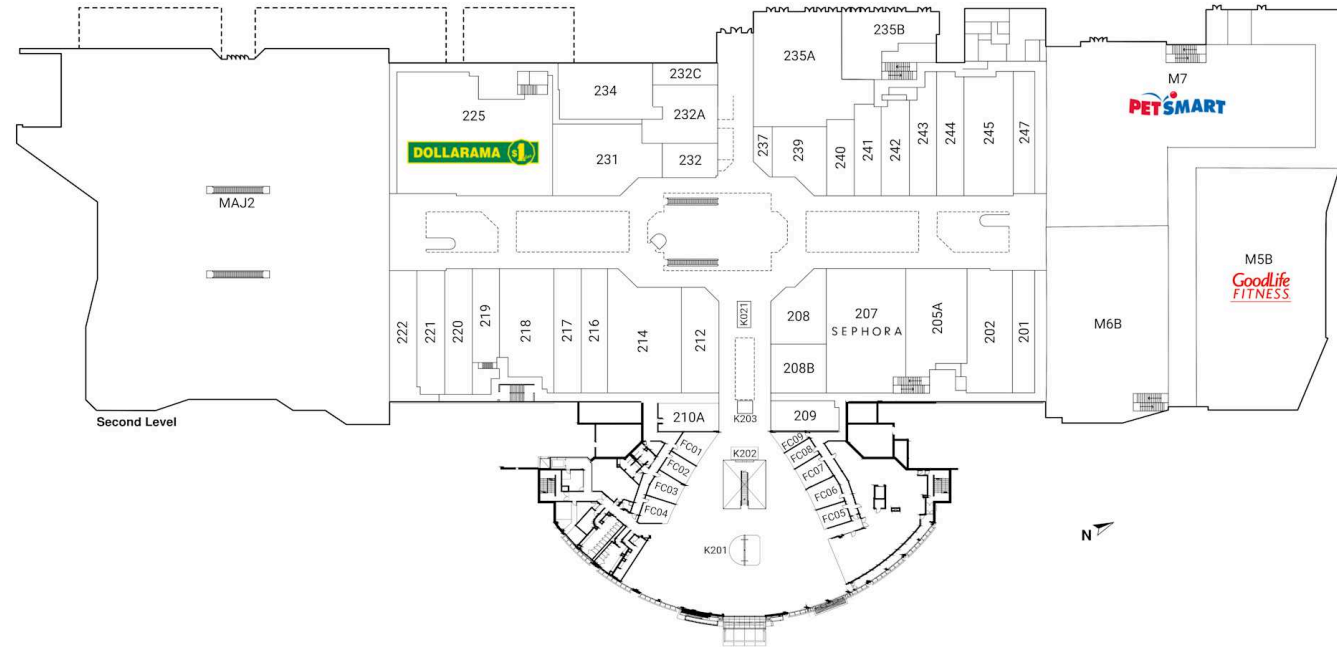

Oakville Place

Oakville, Ontario
240 Leighland Ave
Queen Elizabeth
Way and Trafalgar

Bryan Kolle
BKolle@riocan.com
416-866-8401

Shadow Anchor

FC01	Tim Hortons	530 SF	K202	Mac's Sushi	192 SF	212	Mariani Jewellers	2,138 SF	234	RioCan Property Services	3,028 SF
FC02	Jimmy The Greek	375 SF	K203	Wow	150 SF	214	RW & Co.	4,505 SF	235A	STACK	5,850 SF
FC03	Available	479 SF	M5B	GoodLife Fitness	16,308 SF	216	Available	1,808 SF	235B	Available	2,842 SF
FC04	Manchu Wok	418 SF	M6B	Laura / Melanie Lyne	15,003 SF	217	Bikini Village	1,878 SF	237	Swarovski	428 SF
FC05	A&W	354 SF	M7	PetSmart	20,814 SF	218	Torrid	3,270 SF	239	Peoples Jewellers	1,736 SF
FC06	The Joy of Pho	450 SF	MAJ2	Available	119,428 SF	219	Foot Trendz	1,397 SF	240	Freedom Mobile	1,169 SF
FC07	Popeyes Louisiana Kitchen	418 SF	201	Total Image	1,523 SF	220	Zacks	1,909 SF	241	Olsen	1,353 SF
FC08	New York Fries	317 SF	202	Amica Senior Lifestyles	3,135 SF	221	Available	1,886 SF	242	Sara Sakina	1,459 SF
FC09	Pita Lite	278 SF	205A	Miniso	3,192 SF	222	Available	2,156 SF	243	Available	1,674 SF
K002	Sunglass Hut International	200 SF	207	Sephora	5,398 SF	225	Dollarama	9,609 SF	244	Conspiracy Comics	1,810 SF
K021	Fido	150 SF	208	Mariani Watch Boutique	1,904 SF	231	La Vie En Rose	3,791 SF	245	Available	3,282 SF
K201	649 Place	202 SF	208B	Rogers	1,501 SF	232	Michael Hill Jeweller	1,058 SF	247	UniClaw	1,489 SF
			209	Cellular Point	1,115 SF	232A	Beauty First	2,088 SF			
			210A	Available	1,017 SF	232C	Real Fruit Bubble Tea	748 SF