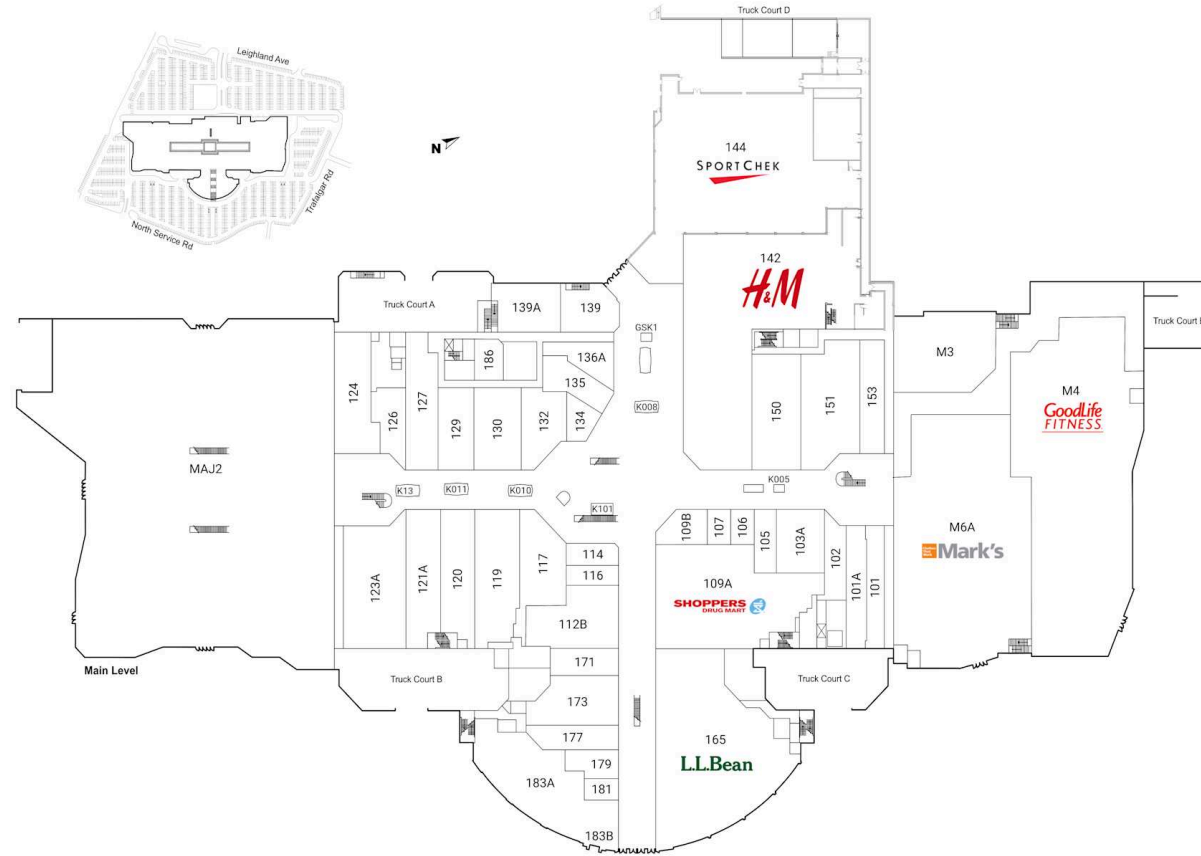

Site Plan

Oakville Place

Oakville, Ontario
240 Leighland Ave
Queen Elizabeth
Way and Trafalgar

Bryan Kolle
BKolle@riocan.com
416-866-8401

Shadow Anchor

GSK1	Concierge		MAJ2	Nation's Fresh Food / Forever Young	119,428 SF	116	Available	712 SF	135	Specsavers	1,470 SF	177	Bell	1,484 SF
K005	Available	120 SF	101	Tailor's Choice	1,530 SF	117	Garage Clothing Co.	2,918 SF	136A	Connect Hearing	1,356 SF	179	Clip	952 SF
K008	Virgin Plus	150 SF	101A	The Shoe Medic	1,738 SF	119	Carter's Osh Kosh	4,149 SF	139	Total Beauty Essentials	1,789 SF	181	Kernels And Baskin-Robbins	499 SF
K010	TBooth	200 SF	102	Liv Nail Bliss	1,255 SF	120	Bath & Body Works	3,018 SF	139A	Oakville Place Dental Office	2,236 SF	183A	The Pearl Oakville	6,281 SF
K011	Cellicon	150 SF	102	Telus	2,235 SF	121A	Boathouse	3,191 SF	142	H&M	20,891 SF	183B	Bank of Montreal	377 SF
K101	Danish Pastry House	225 SF	103A	EYECONCEPT	980 SF	123A	Bluenotes	5,450 SF	144	SportChek	18,920 SF	186	Available	842 SF
K13	Sunglass Hut International	200 SF	105	Wirelesswave	562 SF	124	Lenscrafters	3,347 SF	150	Urban Kids	3,751 SF			
K202	Mac's Sushi	192 SF	106	Freshly Squeezed	562 SF	126	Change	1,498 SF	151	Sportcentre	4,774 SF			
K203	Wow	150 SF	107	Shoppers Drug Mart	9,403 SF	127	Tip Top	3,030 SF	153	Best Buy Express	1,938 SF			
M3	Global Medic	2,319 SF	109A	Pandora	1,085 SF	129	Bentley	2,032 SF	165	L.L. Bean	14,205 SF			
M4	GoodLife Fitness	26,341 SF	112B	Bank of Montreal	3,394 SF	130	Soft Moc	2,675 SF	171	Claire's	1,300 SF			
M6A	Mark's	24,115 SF	114	Body Shop	866 SF	132	Roots	2,149 SF	173	Riders Gear Spot	2,886 SF			
						134	Purdy's Chocolates	816 SF						