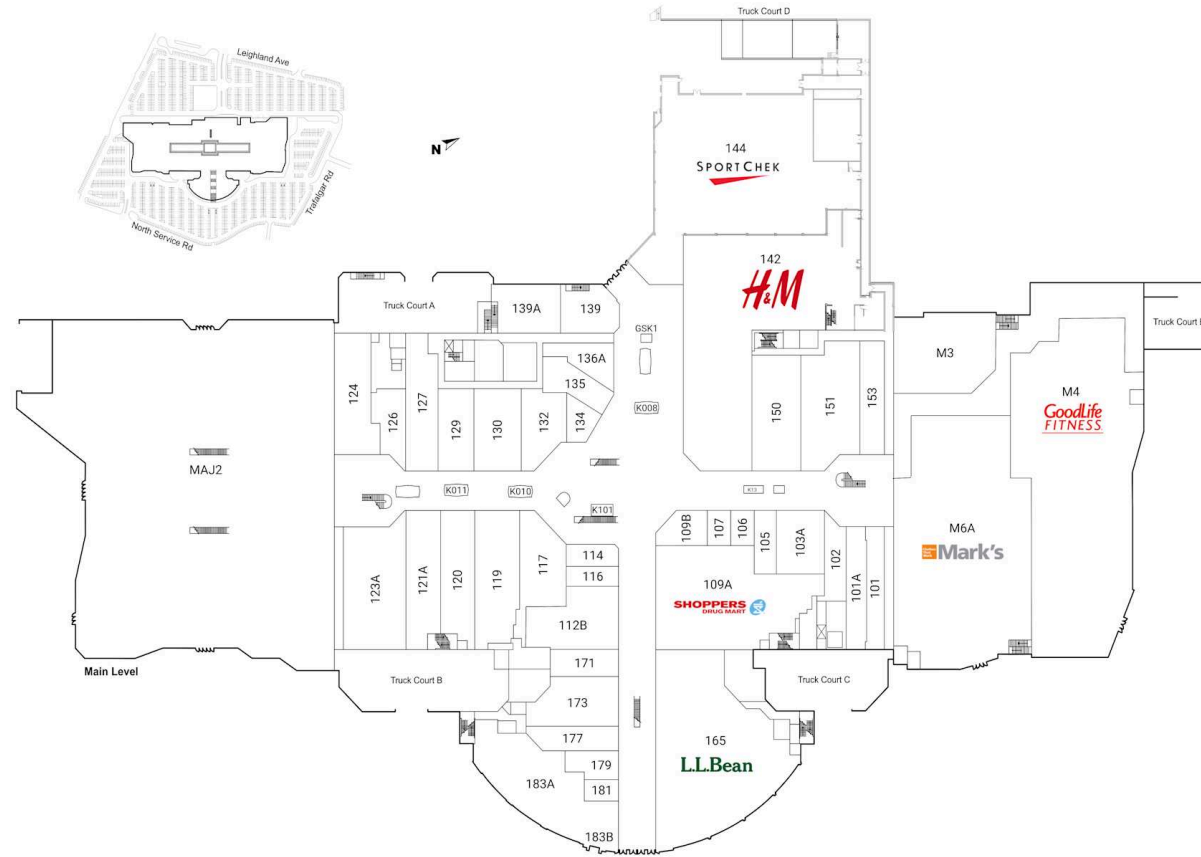

Oakville Place

Oakville, Ontario
240 Leighland Ave
Queen Elizabeth
Way and Trafalgar

Bryan Kolle
BKolle@riocan.com
416-866-8401

Shadow Anchor

GSK1	Concierge		101A	The Shoe Medic	1,738 SF	121A	Boathouse	3,191 SF	142	H&M	20,891 SF
K008	Virgin Plus	150 SF	102	Liv Nail Bliss	1,255 SF	123A	Bluenotes	5,450 SF	144	SportChek	18,920 SF
K010	TBooth	200 SF	103A	Telus	2,235 SF	124	Lenscrafters	3,347 SF	150	Urban Kids	3,751 SF
K011	Cellicon	150 SF	105	EYECONCEPT	980 SF	126	Change	1,498 SF	151	Sportcentre	4,774 SF
K101	Danish Pastry House	225 SF	106	Wirelesswave	562 SF	127	Tip Top	3,030 SF	153	Best Buy Express	1,938 SF
K13	Mobile Care	150 SF	107	Freshly Squeezed	562 SF	129	Bentley	2,032 SF	165	L.L. Bean	14,205 SF
K202	Available	192 SF	109A	Shoppers Drug Mart	9,403 SF	130	Soft Moc	2,675 SF	171	Herc's Nutrition	1,300 SF
K203	Available	150 SF	109B	Pandora	1,085 SF	132	Roots	2,149 SF	173	Riders Gear Spot	2,886 SF
M3	Global Medic	2,319 SF	112B	Bank of Montreal	3,394 SF	134	Purdy's Chocolates	816 SF	177	Bell	1,484 SF
M4	GoodLife Fitness	26,341 SF	114	Body Shop	866 SF	135	Specsavers	1,470 SF	179	Clip	952 SF
M6A	Mark's	24,115 SF	116	Wireless Fix	712 SF	136A	Available	1,356 SF	181	Kernels And Baskin-Robbins	499 SF
MAJ2	Nation's Fresh Food / Forever Young	119,428 SF	117	Garage Clothing Co.	2,918 SF	139	Total Beauty Essentials	1,789 SF	183A	The Pearl Oakville	6,281 SF
101	Tailor's Choice	1,530 SF	119	Carter's Osh Kosh	4,149 SF	139A	Oakville Place Dental Office	2,236 SF	183B	Bank of Montreal	377 SF
			120	Bath & Body Works	3,018 SF						