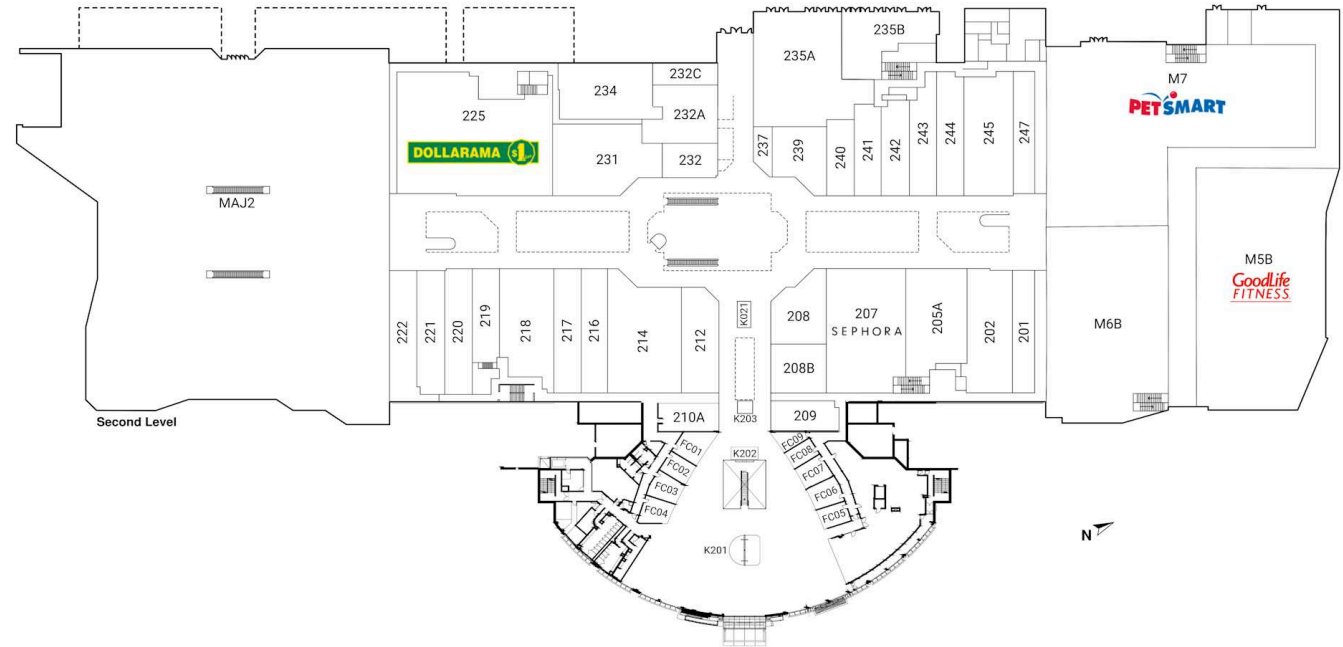

Oakville Place

Oakville, Ontario
240 Leighland Ave
Queen Elizabeth
Way and Trafalgar

Bryan Kolle
BKolle@riocan.com
416-866-8401

Shadow Anchor

FC01	Tim Hortons	530 SF	K202	Mac's Sushi	192 SF	212	Mariani Jewellers	2,138 SF	234	RioCan Property Services	3,028 SF
FC02	Jimmy The Greek	375 SF	K203	Wow	150 SF	214	RW & Co.	4,505 SF	235A	STACK	5,850 SF
FC03	Available	479 SF	M5B	GoodLife Fitness	16,308 SF	216	Red Coral Fashion	1,808 SF	235B	Available	2,842 SF
FC04	Manchu Wok	418 SF	M6B	Laura / Melanie Lyne	15,003 SF	217	Bikini Village	1,878 SF	237	Swarovski	428 SF
FC05	A&W	354 SF	M7	PetSmart	20,814 SF	218	Torrid	3,270 SF	239	Peoples Jewellers	1,736 SF
FC06	The Joy of Pho	450 SF	MAJ2	Available	119,428 SF	219	Foot Trendz	1,397 SF	240	Freedom Mobile	1,169 SF
FC07	Popeyes Louisiana Kitchen	418 SF	201	Total Image	1,523 SF	220	Zacks	1,909 SF	241	Olsen	1,353 SF
FC08	New York Fries	317 SF	202	Amica Senior Lifestyles	3,135 SF	221	Available	1,886 SF	242	Sara Sakina	1,459 SF
FC09	Pita Lite	278 SF	205A	Miniso	3,192 SF	222	Available	2,156 SF	243	Available	1,674 SF
K002	Sunglass Hut International	200 SF	207	Sephora	5,398 SF	225	Dollarama	9,609 SF	244	Conspiracy Comics	1,810 SF
K021	Fido	150 SF	208	Mariani Watch Boutique	1,904 SF	231	La Vie En Rose	3,791 SF	245	Available	3,282 SF
K201	649 Place	202 SF	208B	Rogers	1,501 SF	232	Michael Hill Jeweller	1,058 SF	247	UniClaw	1,489 SF
			209	Cellular Point	1,115 SF	232A	Beauty First	2,088 SF			
			210A	Available	1,017 SF	232C	Real Fruit Bubble Tea	748 SF