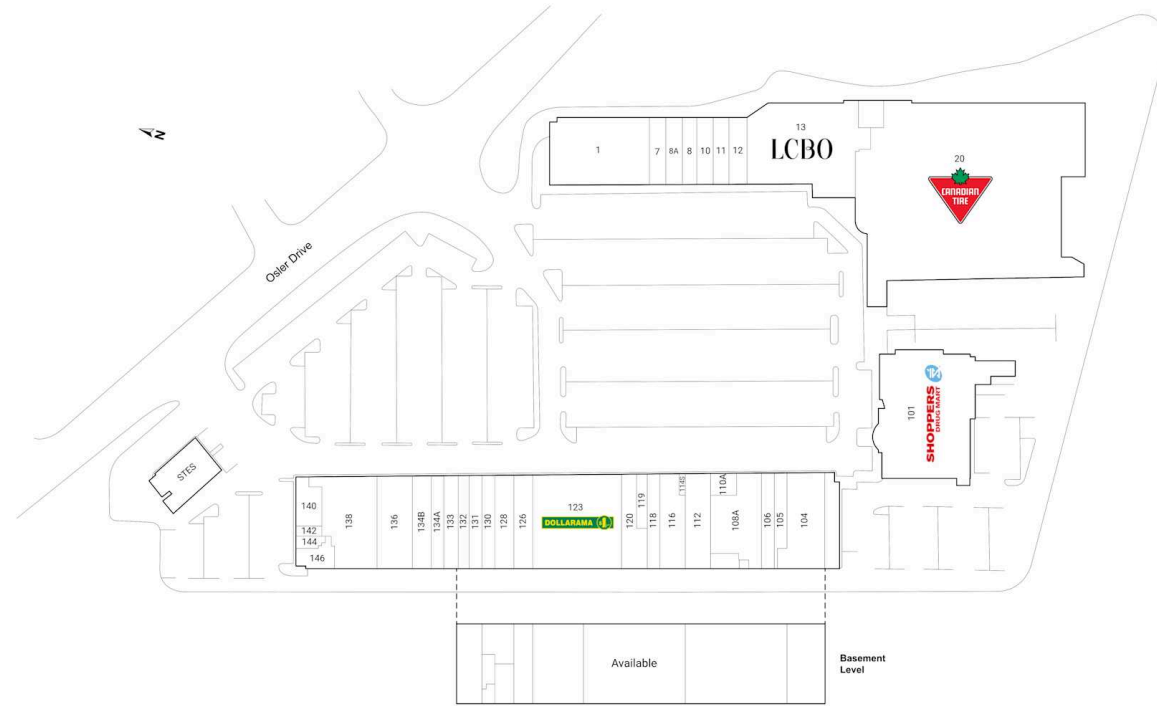

### Shadow Anchor

|      |                                    |           |      |                   |           |      |                           |          |
|------|------------------------------------|-----------|------|-------------------|-----------|------|---------------------------|----------|
| STES | Valvoline                          | 3,739 SF  | 106  | Empress Wok       | 1,613 SF  | 131  | Nails For You             | 1,615 SF |
| 1    | Fionn MacCool's/ East Side Mario's | 8,630 SF  | 108A | Modo Yoga         | 4,842 SF  | 132  | Telca Communications      | 1,326 SF |
| 7    | Phoenix Eyewear                    | 1,410 SF  | 110A | Freshii           | 812 SF    | 133  | The Shoe Box              | 1,819 SF |
| 8    | Thai Express                       | 1,233 SF  | 112  | Friendly Stranger | 3,227 SF  | 134A | Expedia CruiseShipCenters | 1,613 SF |
| 8A   | Hearinglife                        | 1,526 SF  | 114S | University Lanes  | 12,881 SF | 134B | University Physio         | 2,386 SF |
| 10   | Dental Clinic                      | 1,401 SF  | 116  | Maple Vets        | 2,946 SF  | 136  | Bulk Barn                 | 4,479 SF |
| 11   | Subway                             | 1,383 SF  | 118  | H&R Block         | 1,613 SF  | 138  | Scotiabank                | 6,389 SF |
| 12   | Cobs Bread                         | 1,382 SF  | 119  | Freedom Mobile    | 878 SF    | 140  | M&M Food Market           | 1,428 SF |
| 13   | LCBO                               | 13,068 SF | 120  | Old Bagel House   | 2,214 SF  | 142  | Peter Rotsaert Denturist  | 403 SF   |
| 20   | Canadian Tire                      | 53,852 SF | 123  | Dollarama         | 11,293 SF | 144  | Town and Country Barbers  | 423 SF   |
| 101  | Shoppers Drug Mart                 | 17,575 SF | 126  | KFC               | 2,420 SF  | 146  | Maison Fritz              | 1,369 SF |
| 104  | Home Hardware                      | 6,980 SF  | 128  | Global Pet Foods  | 2,356 SF  |      |                           |          |
| 105  | Fat Bastard Burrito                | 1,310 SF  | 130  | Osmow's           | 1,613 SF  |      |                           |          |