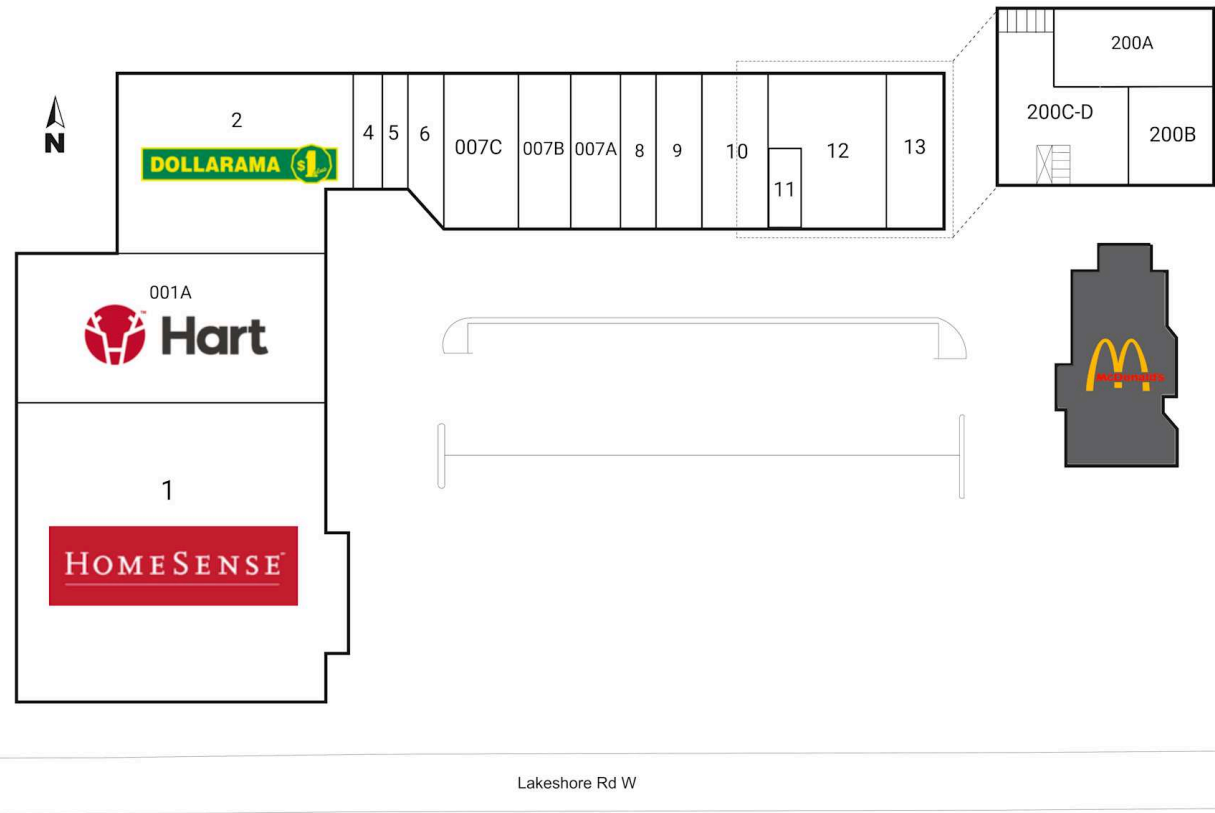

Site Plan

Clarkson Village Shopping Centre

Mississauga,
Ontario
1865 Lakeshore
Road West

 **Shadow Anchor**

001A	Hart	8,275 SF	9	Pedi N Nails	1,088 SF
1	HomeSense	24,493 SF	10	Available	1,737 SF
2	Dollarama	8,587 SF	11	Lake Oasis Wellness Centre	767 SF
4	City Pizza	873 SF	12	Clarkson Remedy's Rx	3,500 SF
5	Unique Cuts	550 SF	13	9 Round Fitness	1,500 SF
6	Lakeshore Dental	963 SF	200A	Adventure Canada	2,046 SF
007A	3 For 1 Glasses	1,406 SF	200B	Available	1,648 SF
007B	Cobs Bread	1,456 SF	200C-D	Dr. Suzette Calimlim-Sauco, Ddm	1,928 SF
007C	Global Pet Foods	2,156 SF			
8	Hearinglife	975 SF			