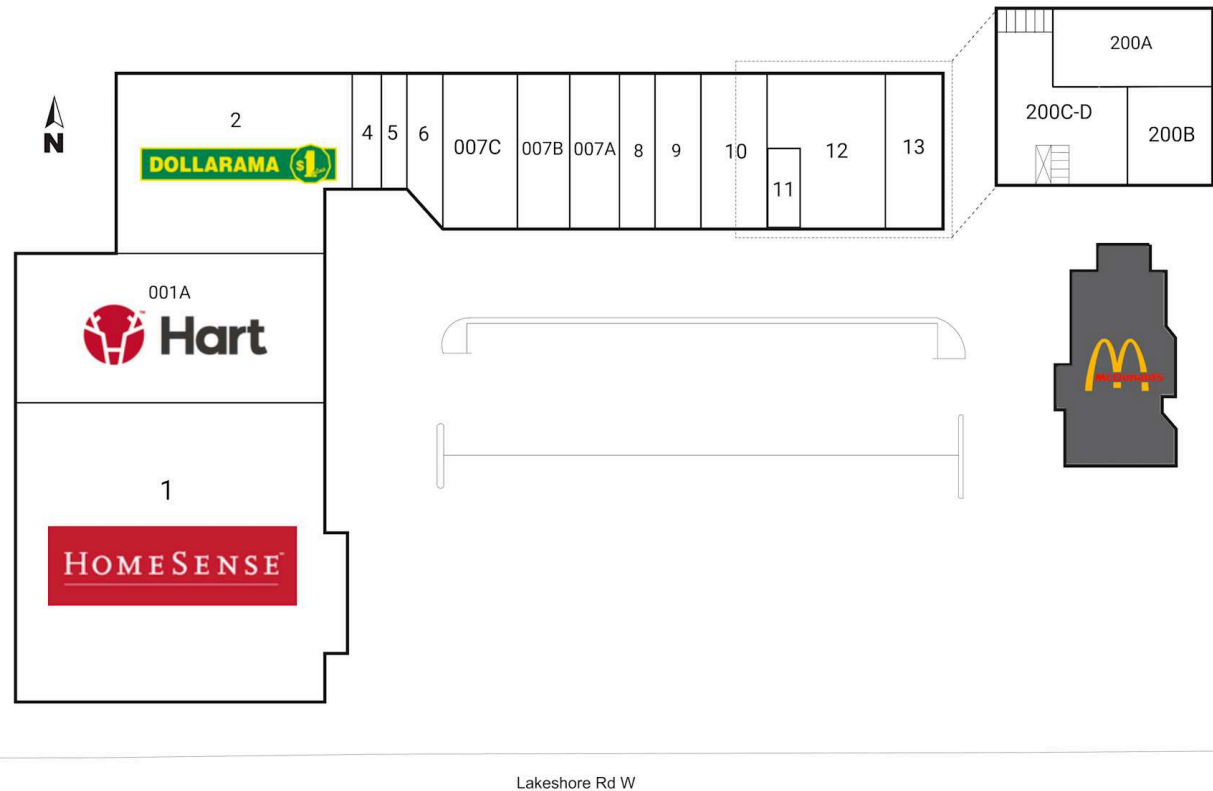

# Site Plan

## Clarkson Village Shopping Centre

Mississauga, Ontario  
1865 Lakeshore Road West

Matthew McDowell  
mmcdowell@riocan.com  
647- 502-7413

■ **Shadow Anchor**

001A	Hart	8,275 SF	9	Pedi N Nails	1,088 SF
1	HomeSense	24,493 SF	10	Available	1,737 SF
2	Dollarama	8,587 SF	11	Lake Oasis Wellness Centre	767 SF
4	Vape Barn	873 SF	12	Clarkson Remedy's Rx	3,500 SF
5	Unique Cuts	550 SF	13	9 Round Fitness	1,500 SF
6	Lakeshore Dental	963 SF	200A	Adventure Canada	2,046 SF
007A	3 For 1 Glasses	1,406 SF	200B	Available	1,648 SF
007B	Available	1,456 SF	200C-D	Dr. Suzette Calimlim-Sauco, Ddm	1,928 SF
007C	Global Pet Foods	2,156 SF			
8	Hearinglife	975 SF			