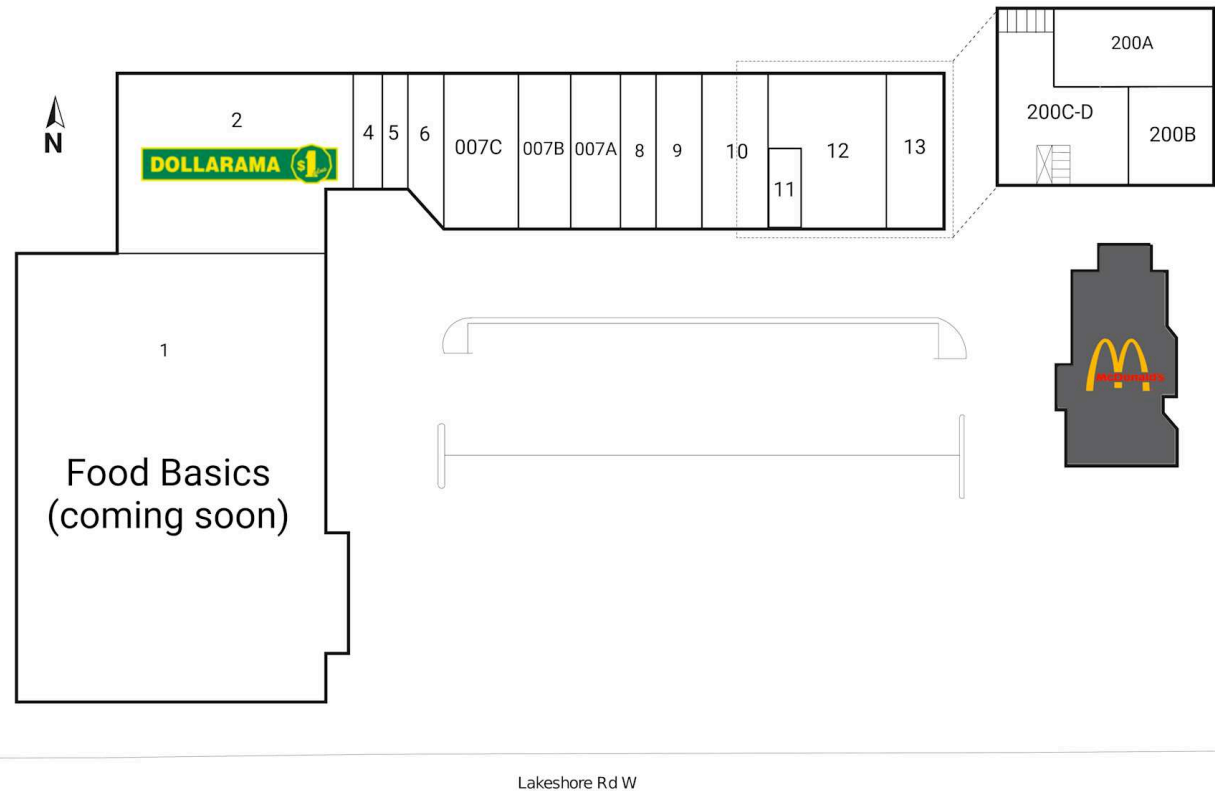

### Shadow Anchor

1	Food Basics (coming soon)	32,768 SF	9	Pedi N Nails	1,088 SF
2	Dollarama	8,587 SF	10	Available	1,737 SF
4	City Pizza	873 SF	11	Lake Oasis Wellness Centre	767 SF
5	Unique Cuts	550 SF	12	Clarkson Remedy's Rx	3,500 SF
6	Lakeshore Dental	963 SF	13	The Hunny Pot Cannabis	1,500 SF
007A	3 For 1 Glasses	1,406 SF	200A	Adventure Canada	2,046 SF
007B	Cobs Bread	1,456 SF	200B	Available	1,648 SF
007C	Global Pet Foods	2,156 SF	200C-D	Dr. Suzette Calimlim-Sauco, Ddm	1,928 SF
8	Available	975 SF			