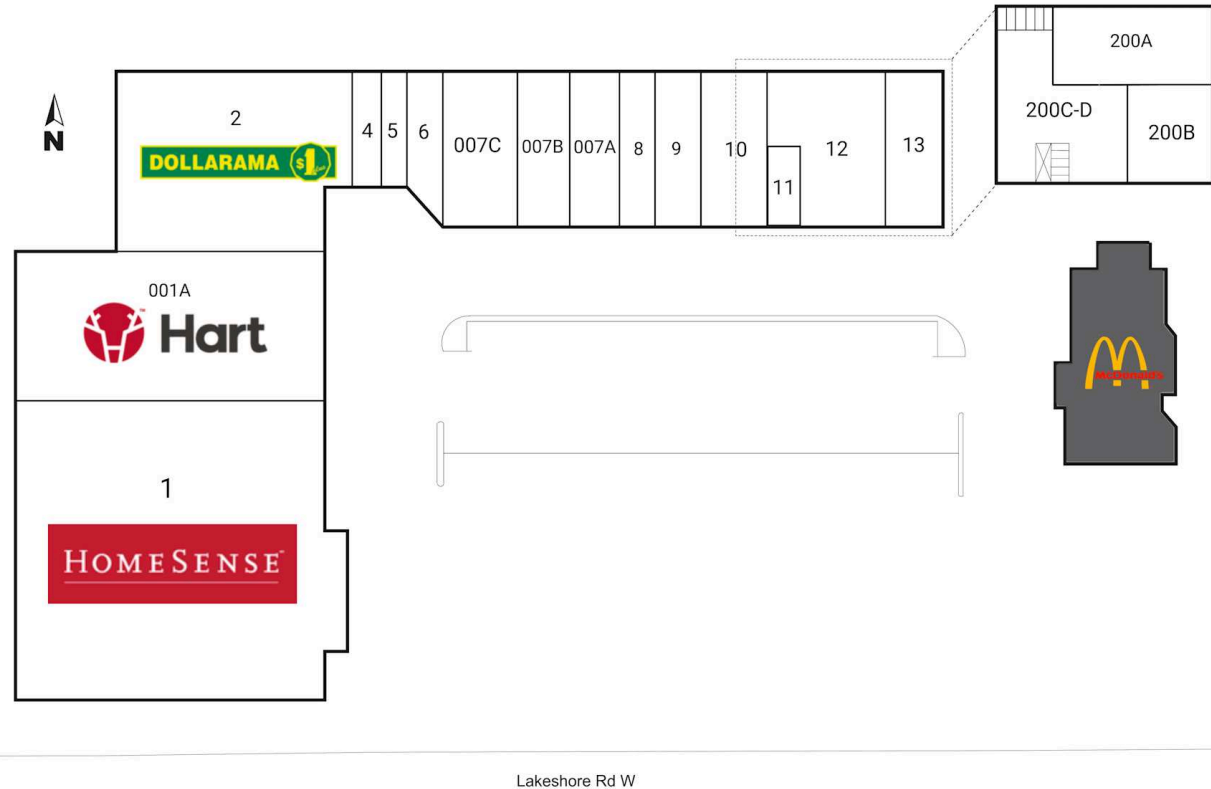

Clarkson Village Shopping Centre

Mississauga, Ontario
1865 Lakeshore Road West

Matthew McDowell
mmcdowell@riocan.com
647- 502-7413

■ **Shadow Anchor**

001A	Hart	8,275 SF	9	Pedi N Nails	1,088 SF
1	HomeSense	24,493 SF	10	Available	1,737 SF
2	Dollarama	8,587 SF	11	Lake Oasis Wellness Centre	767 SF
4	City Pizza	873 SF	12	Clarkson Remedy's Rx	3,500 SF
5	Unique Cuts	550 SF	13	9 Round Fitness	1,500 SF
6	Lakeshore Dental	963 SF	200A	Adventure Canada	2,046 SF
007A	3 For 1 Glasses	1,406 SF	200B	Available	1,648 SF
007B	Cobs Bread	1,456 SF	200C-D	Dr. Suzette Calimlim-Sauco, Ddm	1,928 SF
007C	Global Pet Foods	2,156 SF			
8	Hearinglife	975 SF			