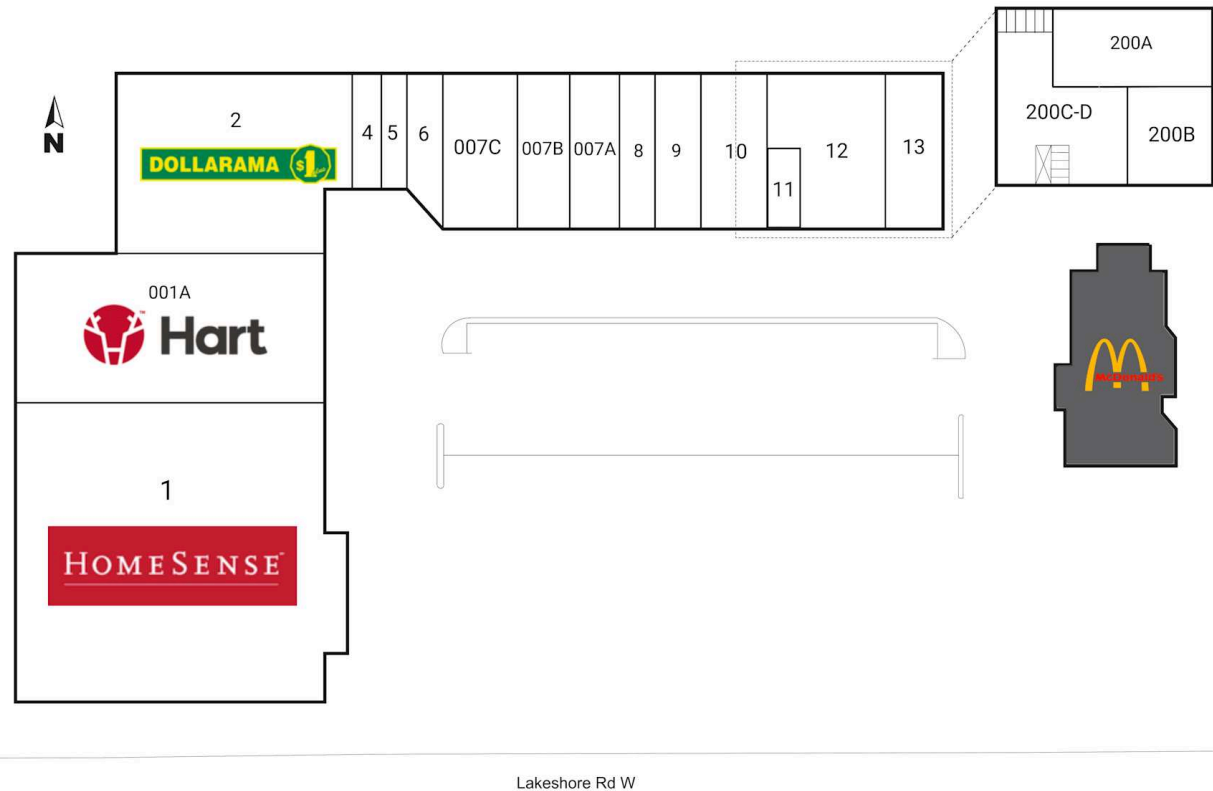

Site Plan

Clarkson Village Shopping Centre

Mississauga, Ontario
1865 Lakeshore Road West

Matthew McDowell
mmcdowell@riocan.com
647- 502-7413

Shadow Anchor

001A	Hart	8,275 SF	9	Pedi N Nails	1,088 SF
1	HomeSense	24,493 SF	10	Available	1,737 SF
2	Dollarama	8,587 SF	11	Lake Oasis Wellness Centre	767 SF
4	City Pizza	873 SF	12	Clarkson Remedy's Rx	3,500 SF
5	Unique Cuts	550 SF	13	9 Round Fitness	1,500 SF
6	Lakeshore Dental	963 SF	200A	Adventure Canada	2,046 SF
007A	3 For 1 Glasses	1,406 SF	200B	Available	1,648 SF
007B	Cobs Bread	1,456 SF	200C-D	Dr. Suzette Calimlim-Sauco, Ddm	1,928 SF
007C	Global Pet Foods	2,156 SF			
8	Hearinglife	975 SF			