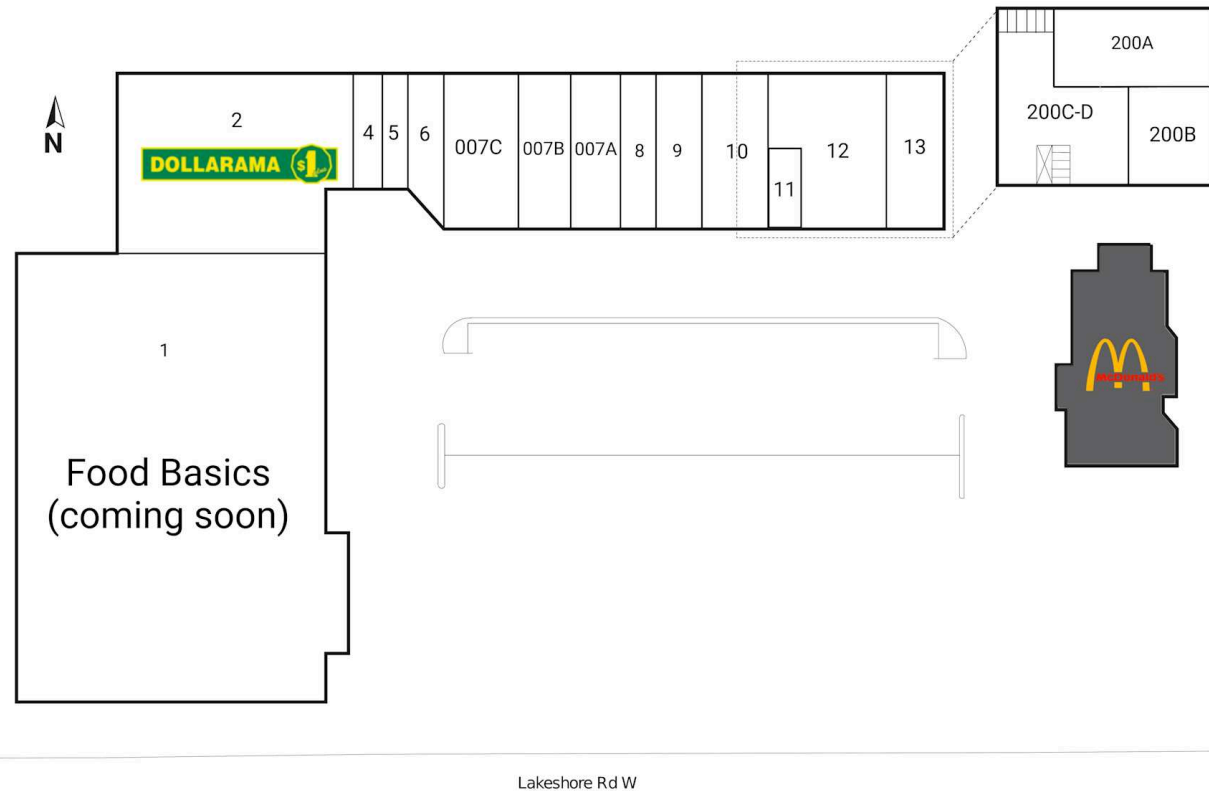

### Shadow Anchor

1	Food Basics (coming soon)	32,768 SF	9	Pedi N Nails	1,088 SF
2	Dollarama	8,587 SF	10	Available	1,737 SF
4	City Pizza	873 SF	11	Lake Oasis Wellness Centre	767 SF
5	Unique Cuts	550 SF	12	Clarkson Remedy's Rx	3,500 SF
6	Lakeshore Dental	963 SF	13	Available	1,500 SF
007A	3 For 1 Glasses	1,406 SF	200A	Adventure Canada	2,046 SF
007B	Cobs Bread	1,456 SF	200B	Available	1,648 SF
007C	Global Pet Foods	2,156 SF	200C-D	Dr. Suzette Calimlim-Sauco, Ddm	1,928 SF
8	Available	975 SF			