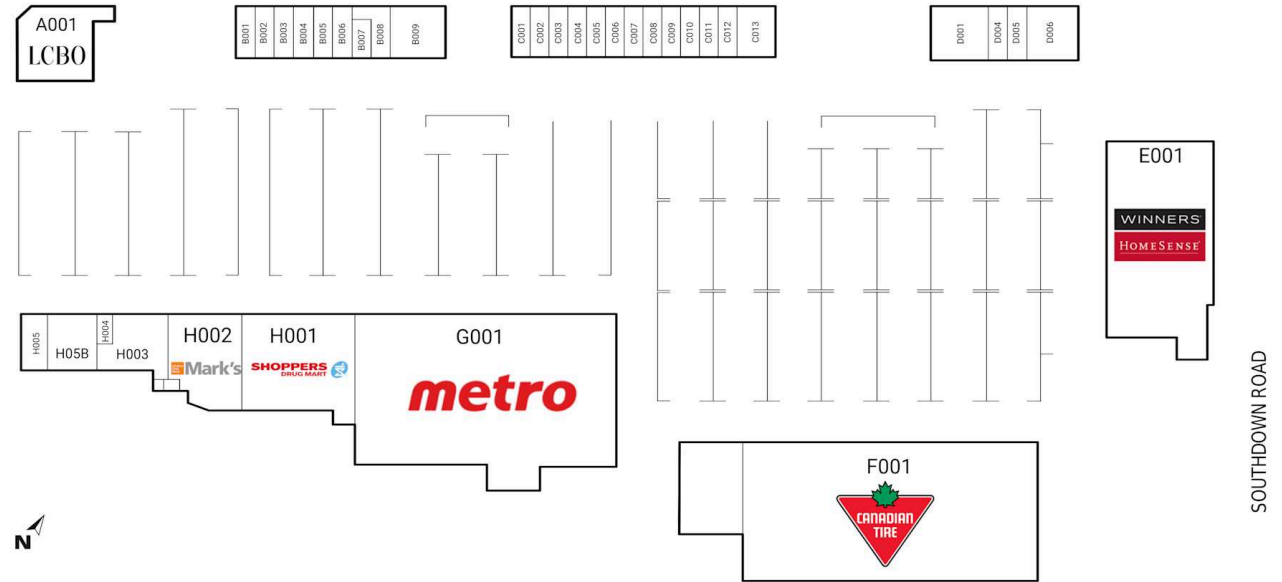

Clarkson Crossing

Mississauga,
Ontario
900 - 980
Southdown Road

■ Shadow Anchor

A001	LCBO	11,528 SF	C004	Eye Believe Optical	1,302 SF	D006	Mastermind Toys	3,670 SF
B001	KFC	1,347 SF	C005	K's Nails & Spa	1,304 SF	E001	HomeSense & Winners	28,000 SF
B002	Peak Form Physiotherapy	1,305 SF	C006	Hair Concepts	1,658 SF	F001	Canadian Tire	60,872 SF
B003	Lifelabs	1,302 SF	C007	Pop Cannabis	953 SF	G001	Metro	53,768 SF
B004	Bar Burrito	1,303 SF	C008	Osmow's	1,895 SF	H001	Shoppers Drug Mart	13,989 SF
B005	Top Jerk	1,302 SF	C009	Surf Cleaners	706 SF	H002	Mark's	8,502 SF
B006	La Unique	1,305 SF	C010	Pizzaville Pizza & Panzerotto	1,303 SF	H003	Party And Dollar Store Plus	4,996 SF
B007	Available	1,038 SF	C011	Quizno's	1,276 SF	H004	Booster Juice	836 SF
B008	Easyfinancial	1,569 SF	C012	Philthy Philly's	1,303 SF	H005	Rogers	1,778 SF
B009	Pet Valu	3,717 SF	C013	Stacked Pancake & Breakfast House	2,577 SF	H05B	Bank of Montreal	3,838 SF
C001	Starbucks	1,032 SF	D001	Meridian Credit Union	3,677 SF			
C002	Teriyaki Experience	1,301 SF	D004	Empire Wok	1,301 SF			
C003	Dr. Suzette Calimlim-Sauco, Ddm	1,303 SF	D005	Mathnasium	1,304 SF			