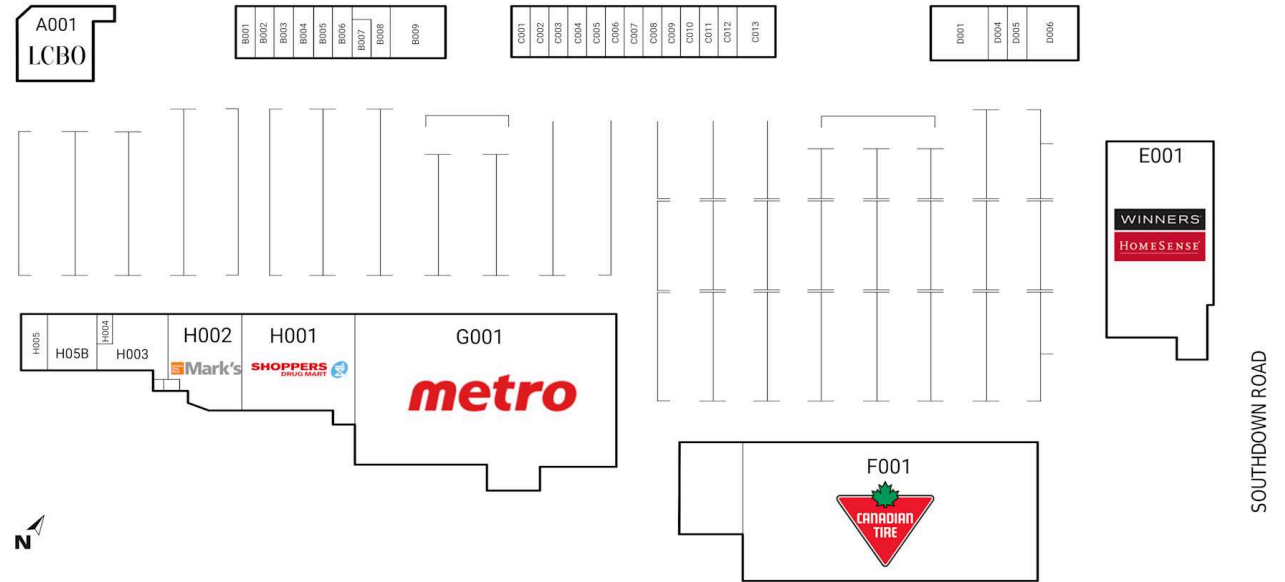

Clarkson Crossing

Mississauga, Ontario
900 - 980 Southdown Road

Matthew McDowell
mmcdowell@riocan.com
647- 502-7413

Shadow Anchor

A001	LCBO	11,528 SF	C004	Eye Believe Optical	1,302 SF	D006	Mastermind Toys	3,670 SF
B001	KFC	1,347 SF	C005	K's Nails & Spa	1,304 SF	E001	HomeSense & Winners	28,000 SF
B002	Peak Form Physiotherapy	1,305 SF	C006	Hair Concepts	1,658 SF	F001	Canadian Tire	60,872 SF
B003	Lifelabs	1,302 SF	C007	Pop Cannabis	953 SF	G001	Metro	53,768 SF
B004	Bar Burrito	1,303 SF	C008	Osmow's	1,895 SF	H001	Shoppers Drug Mart	13,989 SF
B005	Top Jerk	1,302 SF	C009	Surf Cleaners	706 SF	H002	Mark's	8,502 SF
B006	La Unique	1,305 SF	C010	Pizzaville Pizza & Panzerotto	1,303 SF	H003	Party And Dollar Store Plus	4,996 SF
B007	Available	1,038 SF	C011	Quizno's	1,276 SF	H004	Booster Juice	836 SF
B008	Easyfinancial	1,569 SF	C012	Philthy Philly's	1,303 SF	H005	Rogers	1,778 SF
B009	Pet Valu	3,717 SF	C013	Stacked Pancake & Breakfast House	2,577 SF	H05B	Bank of Montreal	3,838 SF
C001	Starbucks	1,032 SF	D001	Meridian Credit Union	3,677 SF			
C002	Teriyaki Experience	1,301 SF	D004	Empire Wok	1,301 SF			
C003	Dr. Suzette Calimlim-Sauco, Ddm	1,303 SF	D005	Mathnasium	1,304 SF			