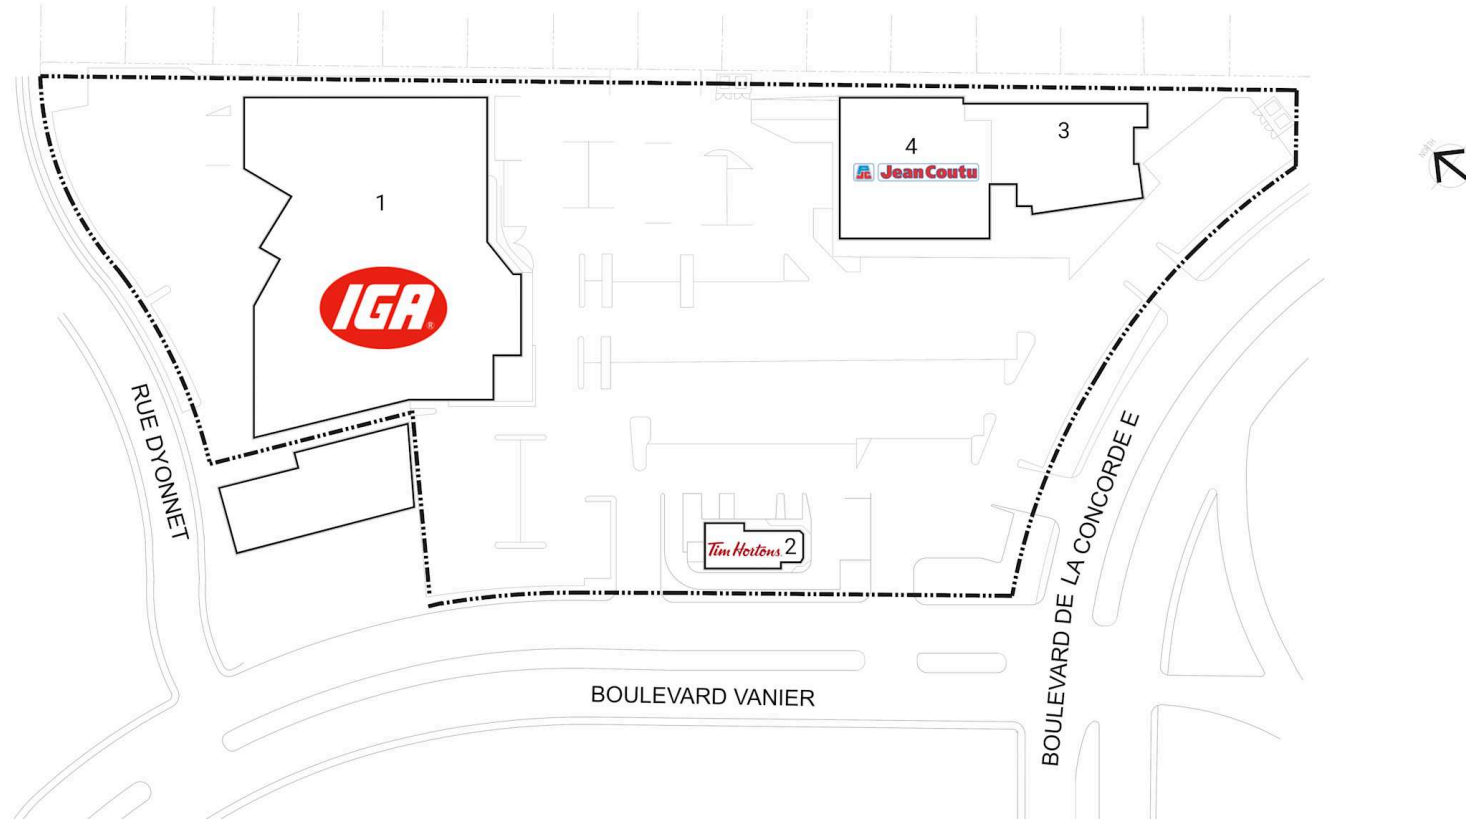

## Centre Concorde

Laval, Quebec  
4411-4425 Concorde Est

Andrew Mikhail  
andrew.mikhail@harden.ca  
514-679-8892

■ Shadow Anchor

1	IGA	37,937 SF	3	Available	15,809 SF
2	Tim Hortons	2,500 SF	4	Jean Coutu	10,000 SF