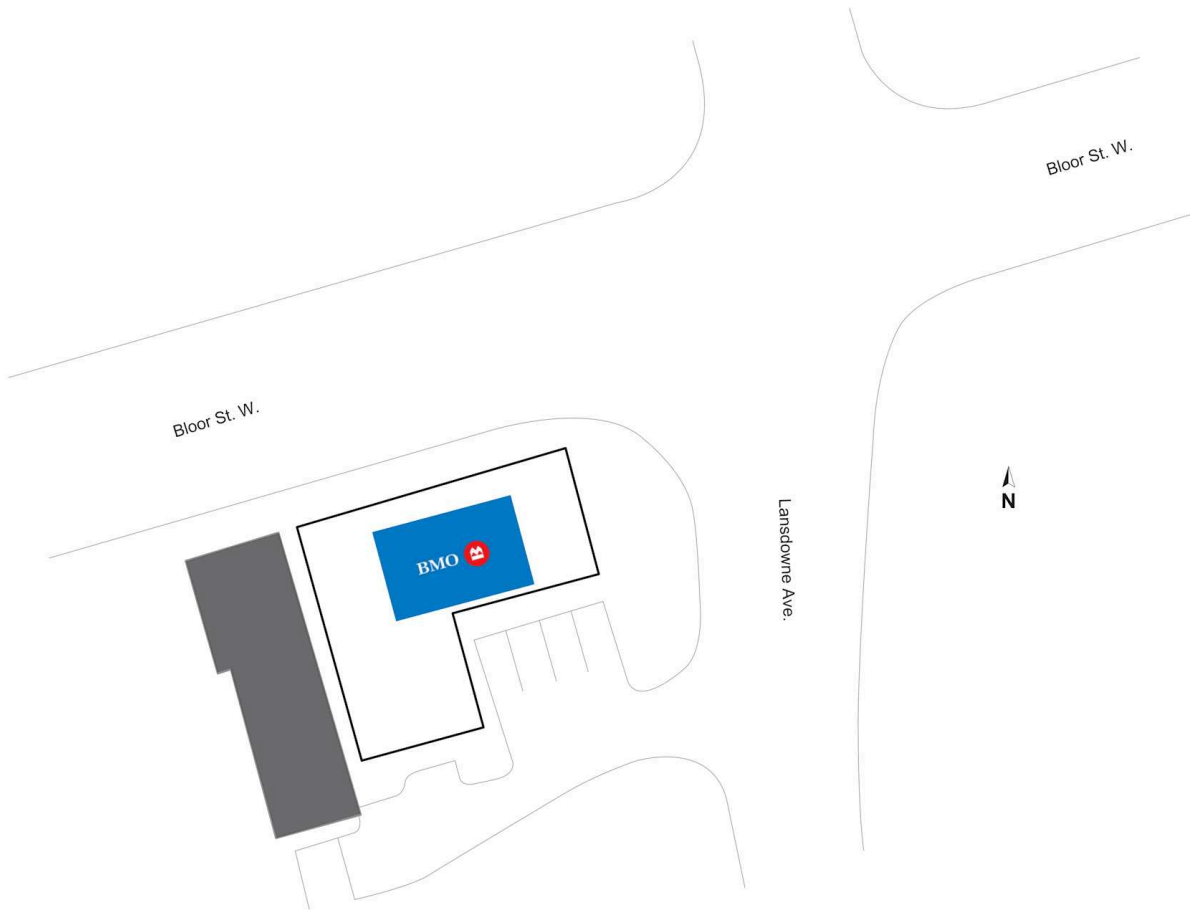

# Site Plan

**1293 Bloor Street West**

Toronto, Ontario  
1293 Bloor St W

■ **Shadow Anchor**

1 Bank of Montreal

5,683 SF