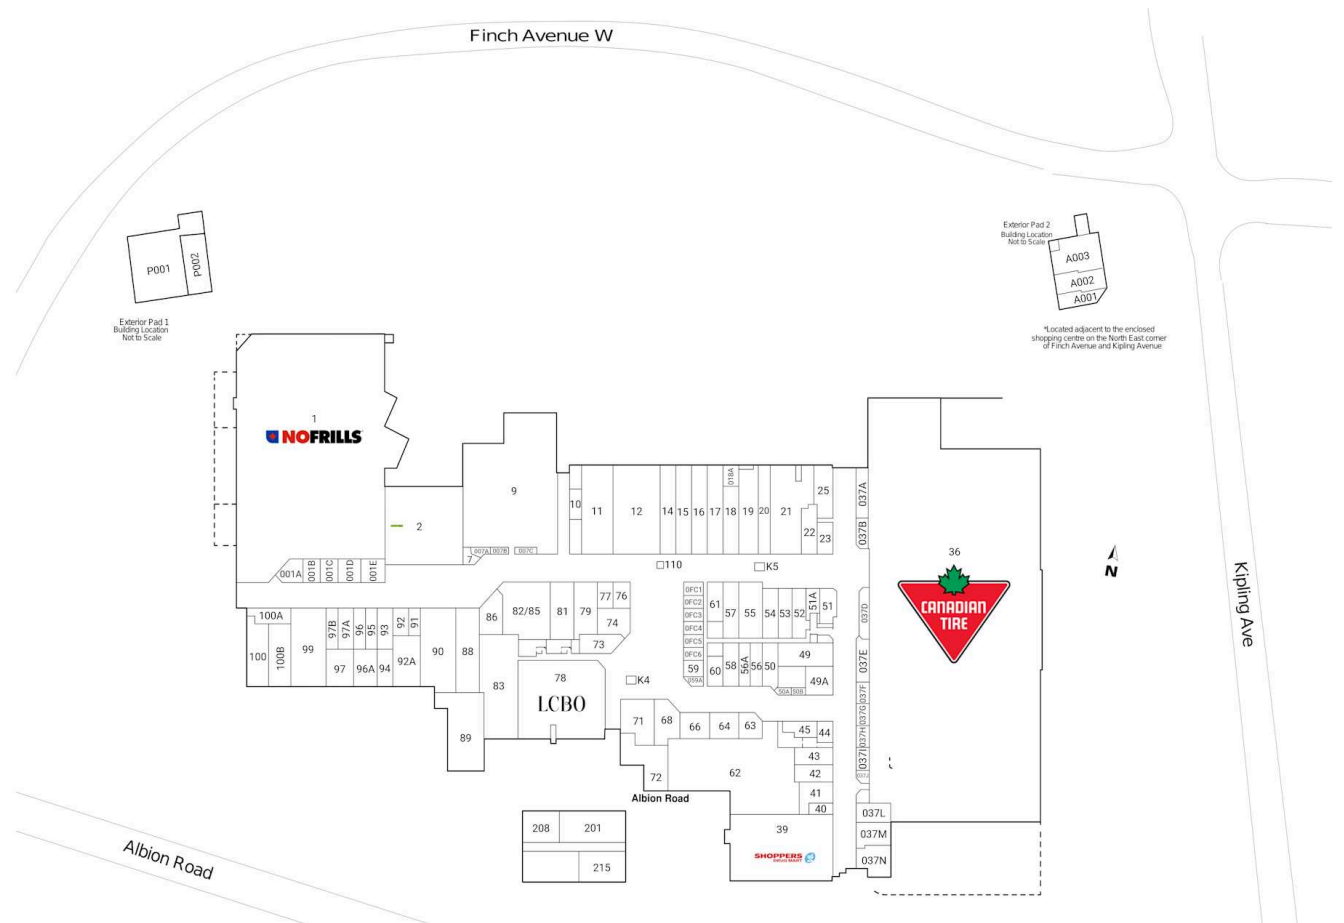

Site Plan

Albion Centre

Toronto, Ontario
1530 Albion Rd
Kipling Ave & Finch
Ave West

Leeza Pourmoslemi
lpourmos@riocan.com
437-425-3013

■ Shadow Anchor

This site plan is presented solely for the purpose of identifying the approximate location and size of the building, and intended for use as a reference only. Ce plan de site est présenté uniquement dans le but d'identifier l'emplacement approximatif et la taille du bâtiment, et destiné à être utilisé comme référence seulement.

riocan.com | 1-800-465-2733