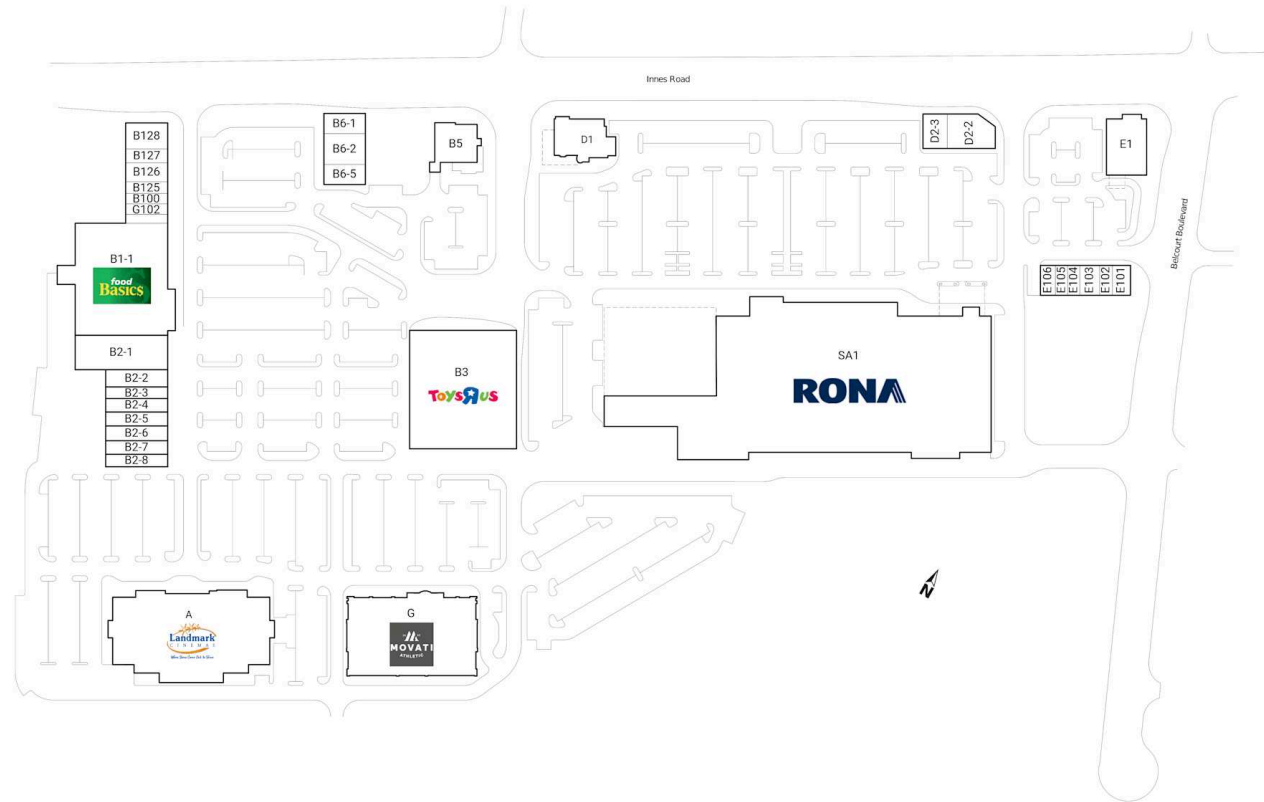

RioCan Centre Belcourt

Ottawa, Ontario
3752 Innes Rd

Shadow Anchor

A	Landmark Cinemas	41,237 SF	B2-5	Lunetterie Clearview Eyewear	1,200 SF	D2-3	Firehouse Subs	2,093 SF
B1-1	Food Basics	35,287 SF	B2-6	H&R Block	1,401 SF	E002	Complete Cpap	993 SF
B100	Blanc & Turquoise	1,199 SF	B2-7	Saigon Pho	1,785 SF	E1	CIBC	7,472 SF
B125	Thai Express	1,498 SF	B2-8	Knt Nails	1,356 SF	E101	Dr. Caroline Brisson, Dentist	1,211 SF
B126	KARDISH HEALTH FOOD CENTRE	2,502 SF	B3	Toys R Us	45,000 SF	E102	The Hills	798 SF
B127	Dermis Advanced Skin Care	1,825 SF	B5	East Side Mario's	6,197 SF	E103	Allstate	2,445 SF
B128	Wild Wing	2,992 SF	B6-1	Drs M Khedmat Gozar, Z Moledina	2,330 SF	E104	Milano's Pizzeria	996 SF
B2-1	Dollar Tree	8,038 SF	B6-2	Lapensee Matelas Matress	3,249 SF	E105	Sally Beauty Supply	1,352 SF
B2-2	Marble Slab Creamery	1,498 SF	B6-5	Five Guys Burgers	2,504 SF	E106	Shawarma Prince	1,430 SF
B2-3	Pita Pit	1,200 SF	D1	Moxie's	7,110 SF	G	Movati Fitness	65,400 SF
B2-4	Innes Massage Therapy	1,380 SF	D2-2	Pet Valu	3,873 SF	G102	Restaurant Caravela	1,167 SF
						SA1	RONA	142,374 SF