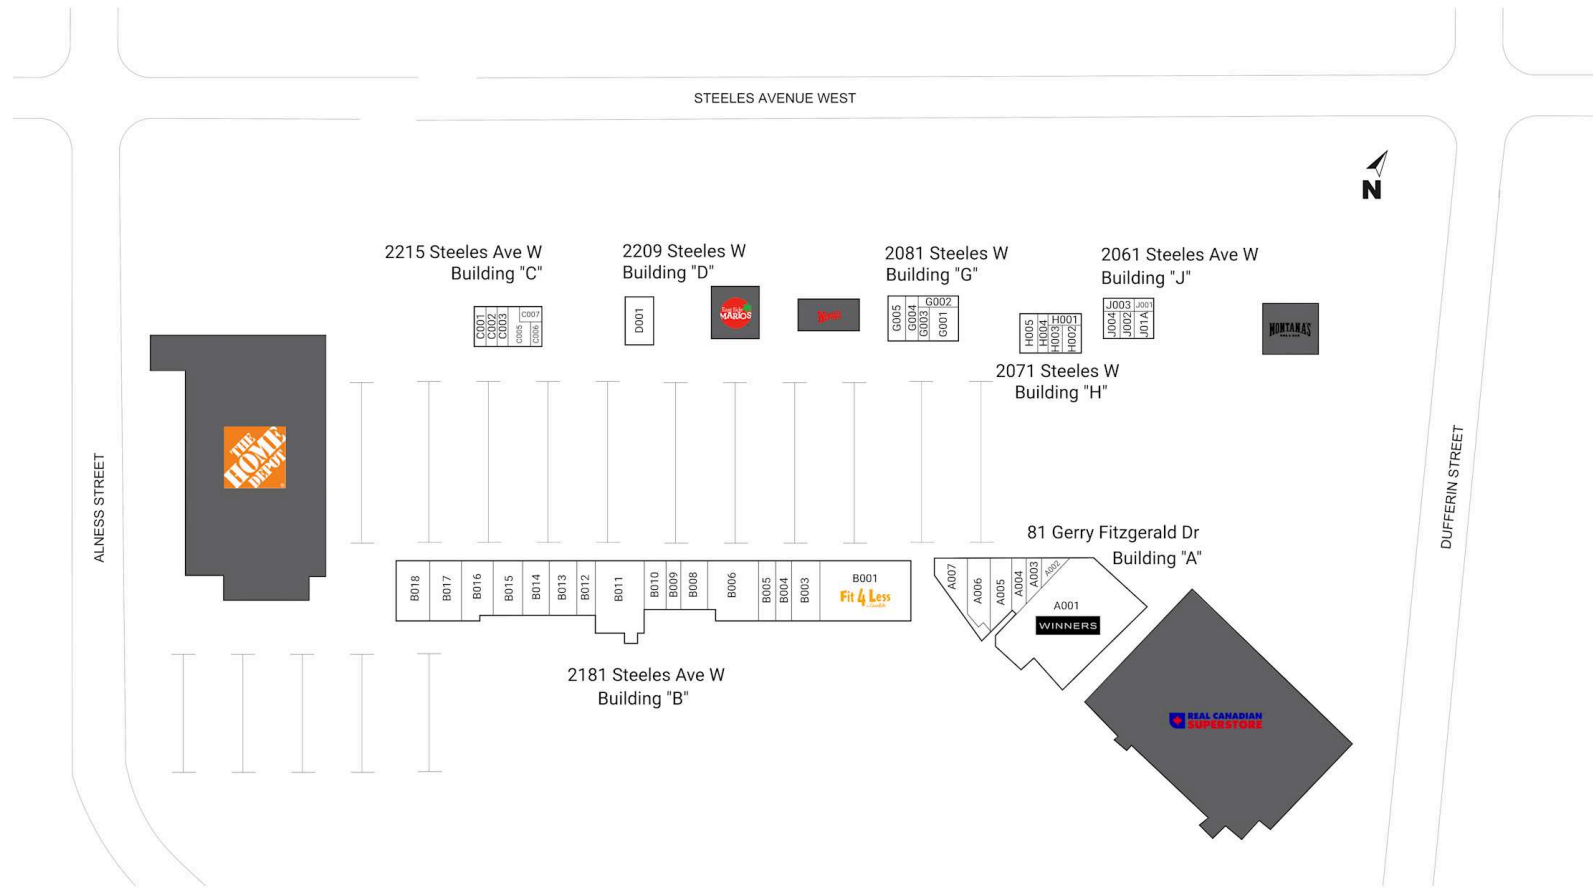

RioCan Marketplace Toronto

Toronto, Ontario
2061-2215 Steeles Avenue West and 81 Gerry Fitzgerald Drive

Leeza Pourmoslemi
lpourmos@riocan.com
437-425-3013

Shadow Anchor

| | | | | | | | | | | | |
|------|-----------------------------------|-----------|------|-----------------------|-----------|------|--------------------------|----------|------|---------------------|----------|
| A001 | Winners | 31,896 SF | B008 | Melanie Lyne | 4,646 SF | C003 | New Time Zone | 949 SF | H004 | Convenience Store | 1,246 SF |
| A002 | Pizzaville | 1,275 SF | B009 | Nice One Nails | 1,496 SF | C005 | Iryewon | 2,038 SF | H005 | Wild Wing | 2,326 SF |
| A003 | Massage Addict | 2,009 SF | B010 | Passion Dental Group | 3,003 SF | C006 | Canada Post | 1,470 SF | J001 | Mr. Greek | 1,146 SF |
| A004 | Rockwood Kitchens | 2,520 SF | B011 | O'Reilly's Auto | 13,984 SF | C007 | Osmow's | 1,387 SF | J002 | Pho Foodie | 700 SF |
| A005 | Bulk Barn | 4,500 SF | B012 | Freedom Mobile | 1,496 SF | D001 | Wild Fork | 4,110 SF | J003 | Dr. Tima Gogniev | 1,397 SF |
| A006 | Sephora | 5,110 SF | B013 | Sherwin-Williams | 4,826 SF | G001 | Specsavvers | 1,401 SF | J004 | Teriyaki Experience | 941 SF |
| A007 | Aqua-Tots Swim School | 5,893 SF | B014 | En.R.G. | 1,502 SF | G002 | Touch of Modern | 697 SF | J01A | Mucho Burrito | 1,107 SF |
| B001 | Fit 4 Less | 14,937 SF | B015 | Easyfinancial | 1,802 SF | G003 | Booster Juice | 648 SF | | | |
| B003 | Pet Valu | 4,482 SF | B016 | Real Fruit Bubble Tea | 1,443 SF | G004 | First Choice Haircutters | 1,058 SF | | | |
| B004 | One Plant | 2,557 SF | B017 | LCBO | 11,589 SF | G005 | Starbucks | 1,496 SF | | | |
| B005 | Stacked Pancake & Breakfast House | 2,565 SF | B018 | Aqua Canada | 7,863 SF | H001 | Money Mart | 1,235 SF | | | |
| B006 | Dollarama | 9,292 SF | C001 | Mary Brown's | 1,960 SF | H002 | Subway | 1,197 SF | | | |
| | | | C002 | Freshii | 1,154 SF | H003 | Best Cell | 800 SF | | | |