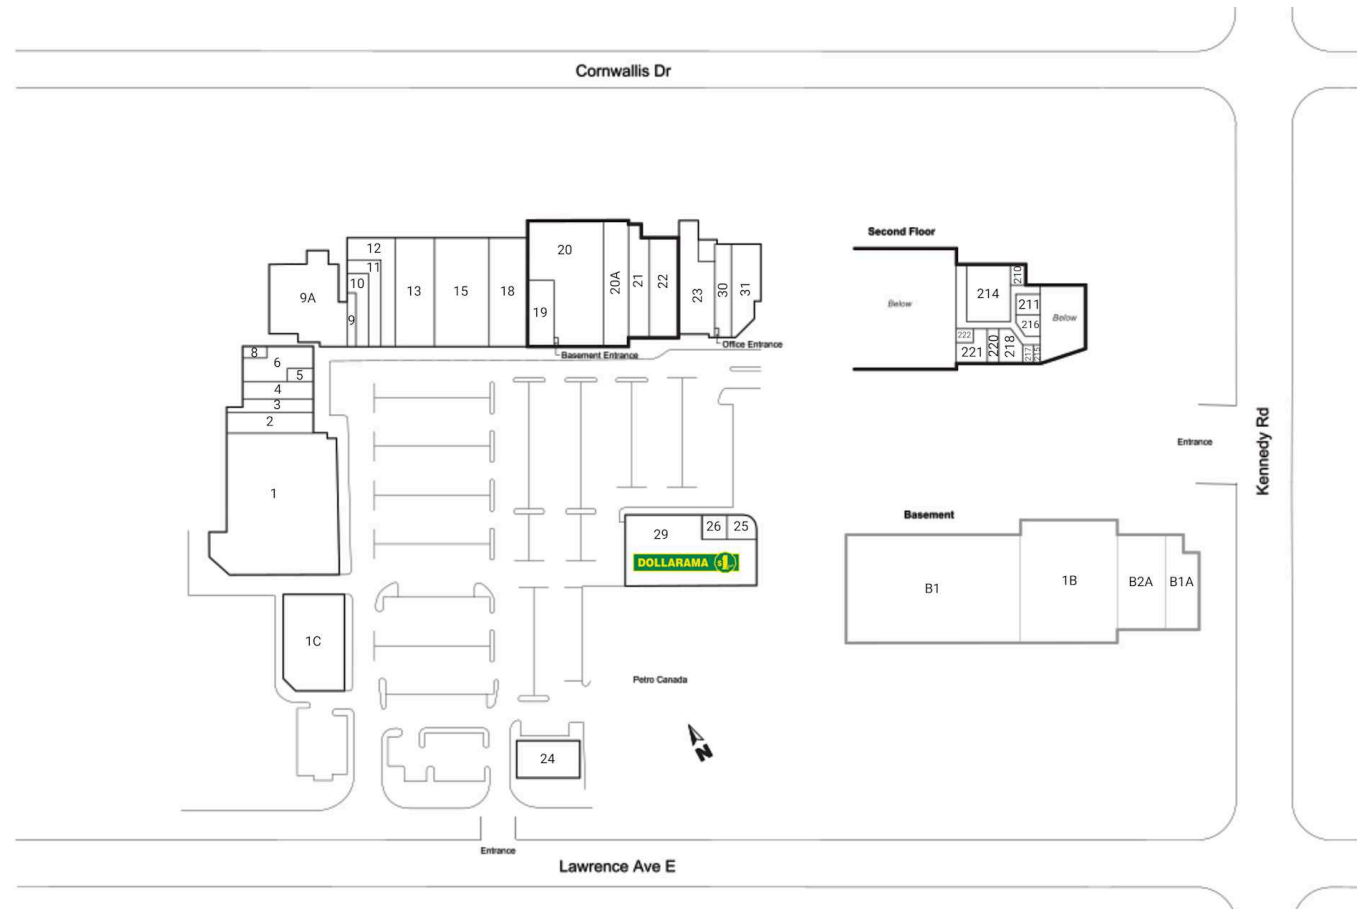

Site Plan

White Shield Plaza

Scarborough,
Ontario
2300 Lawrence Ave.
E.

Lidgeia Blackburn
Lidgeia@riocan.com
416-816-5034

Shadow Anchor

B1	Kennedy Bowl	26,250 SF									
B1A	Storage	1,150 SF									
B2A	Flippers Fish House	6,751 SF	8	Expert Shoe Repair	380 SF	20A	Tanisi Restaurant Inc.	4,087 SF	214	Centre	2,026 SF
1	Lone Tai Supermarket	18,437 SF	9	The Phone House	600 SF	21	Flippers Fish House	2,663 SF	215	Available	418 SF
1B	White Shield Banquet Halls	13,596 SF	9A	Lone Tai Supermarket	7,302 SF	22	Swap Shop	4,076 SF	216	J Kin Accounting	418 SF
1C	Church's Chicken	3,110 SF	10	Plaza Smoke & Gift	1,402 SF	23	Delightful Cafe	4,024 SF	217	D&B Katsavelos	515 SF
2	CIBC	2,500 SF	11	Chichas	1,804 SF	24	Harvey's	3,168 SF	218	Rina Bandara	489 SF
3	Ontario Tax Services & Accounting Soluti	1,200 SF	12	Cake House Bakery	3,073 SF	25	Laguna Bay Filipino Restaurant	845 SF	219	Available	1,248 SF
4	Greetings & Gifts	1,600 SF	13	Modern Beauty	4,951 SF	26	Freedom Mobile	785 SF	220	Dr. Udaya Vaddey	850 SF
5	Suo Bi Hair Studio	440 SF	15	Stitches	8,708 SF	29	Dollarama	10,115 SF	221	Dentistry	850 SF
6	Kennedy Lawrence	2,457 SF	18	Top Binz	5,586 SF	30	747 Auto Parts	2,243 SF	222	Available	777 SF
			19	Perfume Hotspot	2,016 SF	31	Black Belt Martial Arts	3,184 SF		Famous Astrologer	380 SF
			20	Ardene	10,135 SF	210	Wise Legal Services	754 SF			
						211	Kumon Math And Reading	600 SF			