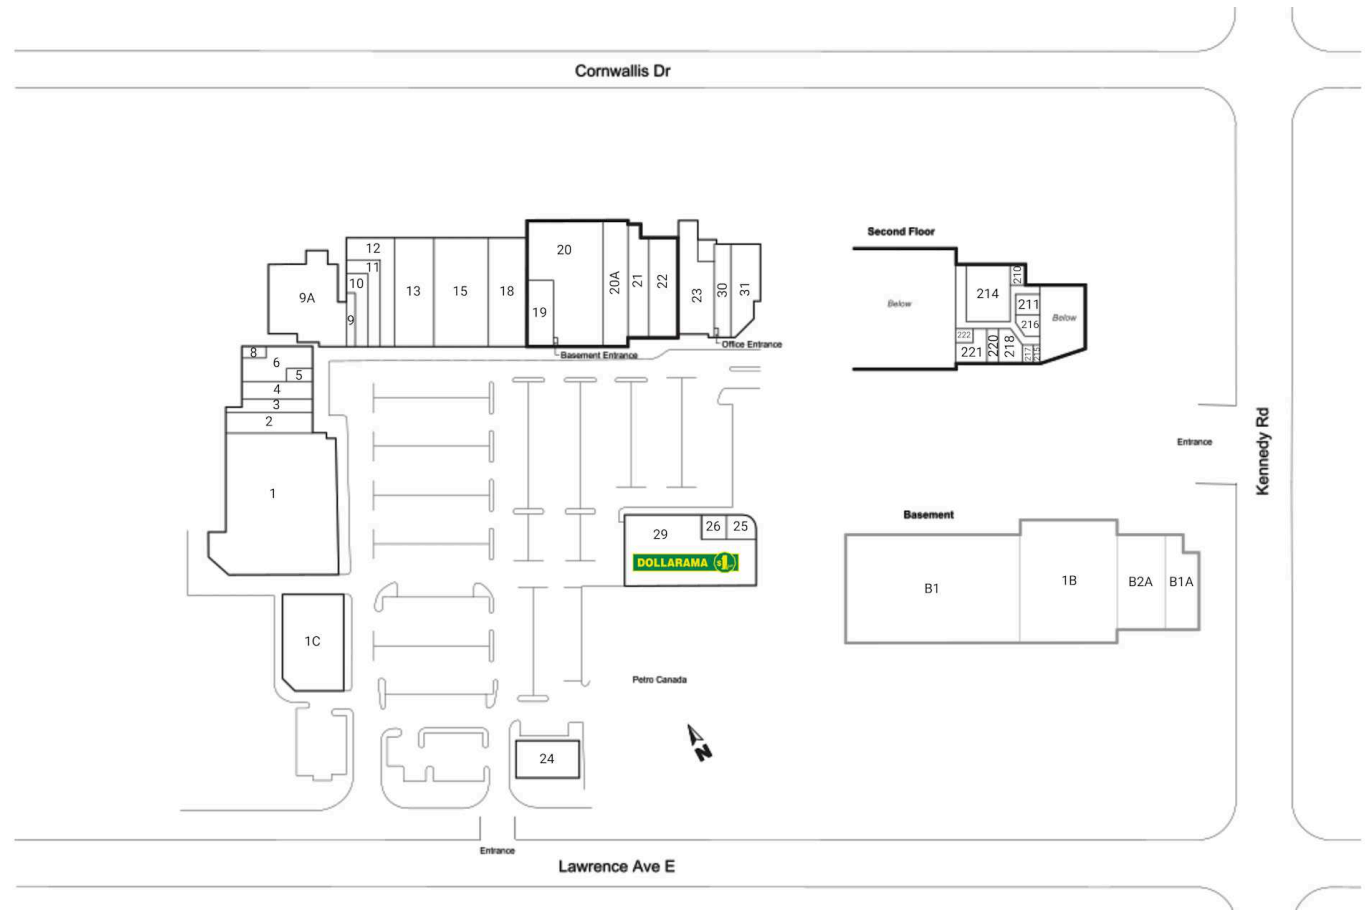

Site Plan

White Shield Plaza

Scarborough,
Ontario
2300 Lawrence Ave.
E.

Shadow Anchor

B1	Kennedy Bowl	26,250 SF	6	MSM Drug Inc.	2,457 SF	20A	Tanisi Resturant Inc.	4,087 SF	211	Kumon Math And Reading Centre	600 SF
B1A	Storage	1,150 SF	8	Expert Shoe Repair	380 SF	21	Flippers Fish House	2,663 SF	214	Available	2,026 SF
B2A	Flippers Fish House	6,751 SF	9	The Phone House	600 SF	22	Swap Shop	4,076 SF	215	J Kin Accounting	418 SF
1	Lone Tai Supermarket	18,437 SF	9A	Lone Tai Supermarket	7,302 SF	23	The Beer Store	4,024 SF	216	D&B Katsavelos	515 SF
1B	White Shield Banquet Halls	13,596 SF	10	Plaza Smoke & Gift	1,402 SF	24	Harvey's	3,168 SF	217	Rina Bandara	489 SF
1C	Church's Chicken	3,110 SF	11	Chichas	1,804 SF	25	Laguna Bay Filipino Restaurant	845 SF	218	Available	1,248 SF
2	CIBC	2,500 SF	12	Cake House Bakery	3,073 SF	26	Freedom Mobile	785 SF	220	Dr. Udaya Vaddey Dentistry	850 SF
3	Ontario Tax Services & Accounting Soluti	1,200 SF	13	Modern Beauty	4,951 SF	29	Dollarama	10,115 SF	221	Available	777 SF
4	Greetings & Gifts	1,600 SF	15	Stitches	8,708 SF	30	747 Auto Parts	2,243 SF	222	Famous Astrologer	380 SF
5	Suo Bi Hair Studio	440 SF	18	Top Binz	5,586 SF	31	Black Belt Martial Arts	3,184 SF			
			19	Perfume Hotspot	2,016 SF	210	Wise Legal Services	754 SF			
			20	Ardene	10,135 SF						