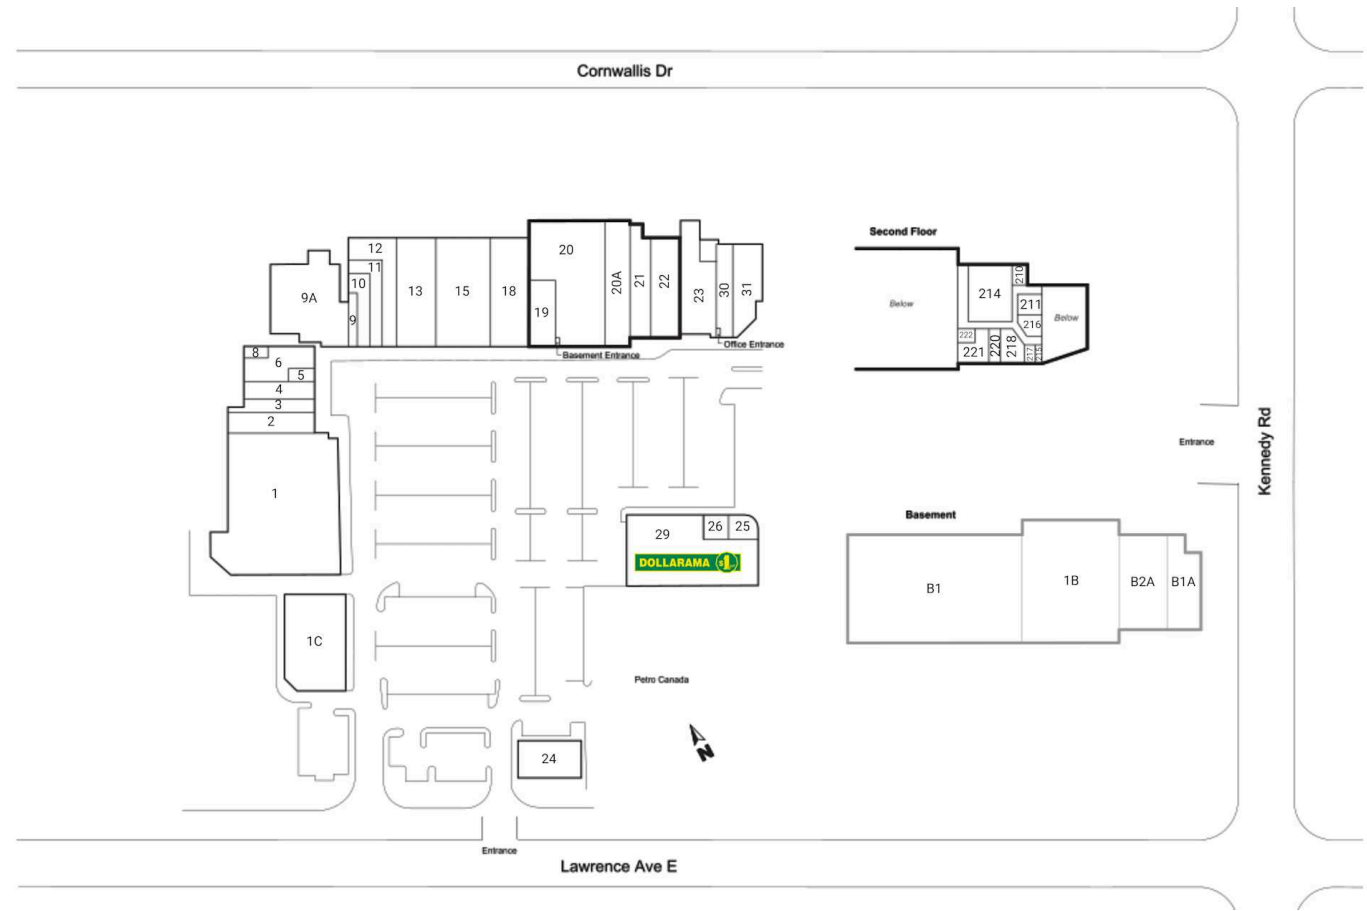

White Shield Plaza

Scarborough,
Ontario
2300 Lawrence Ave.
E.

Ryan Ramlal
rramlal@riocan.com
647-253-4960

Shadow Anchor

B1	Kennedy Bowl	26,250 SF	6	MSM Drug Inc.	2,457 SF	20A	Tanisi Restaurant Inc.	4,087 SF	211	Kumon Math And Reading Centre	600 SF
B1A	Storage	1,150 SF	8	Expert Shoe Repair	380 SF	21	Flippers Fish House	2,663 SF	214	Available	2,026 SF
B2A	Flippers Fish House	6,751 SF	9	The Phone House	600 SF	22	Swap Shop	4,076 SF	215	J Kin Accounting	418 SF
1	Lone Tai Supermarket	18,437 SF	9A	Lone Tai Supermarket	7,302 SF	23	The Beer Store	4,024 SF	216	D&B Katsavelos	515 SF
1B	White Shield Banquet Halls	13,596 SF	10	Plaza Smoke & Gift	1,402 SF	24	Harvey's	3,168 SF	217	Rina Bandara	489 SF
1C	Church's Chicken	3,110 SF	11	Chichas	1,804 SF	25	Laguna Bay Filipino Restaurant	845 SF	218	Available	1,248 SF
2	CIBC	2,500 SF	12	Cake House Bakery	3,073 SF	26	Freedom Mobile	785 SF	220	Dr. Udaya Vaddey Dentistry	850 SF
3	Ontario Tax Services & Accounting Soluti	1,200 SF	13	Modern Beauty	4,951 SF	29	Dollarama	10,115 SF	221	Available	777 SF
4	Greetings & Gifts	1,600 SF	15	Stitches	8,708 SF	30	747 Auto Parts	2,243 SF	222	Famous Astrologer	380 SF
5	Suo Bi Hair Studio	440 SF	18	Top Binz	5,586 SF	31	Black Belt Martial Arts	3,184 SF			
			19	Perfume Hotspot	2,016 SF	210	Wise Legal Services	754 SF			
			20	Ardene	10,135 SF						