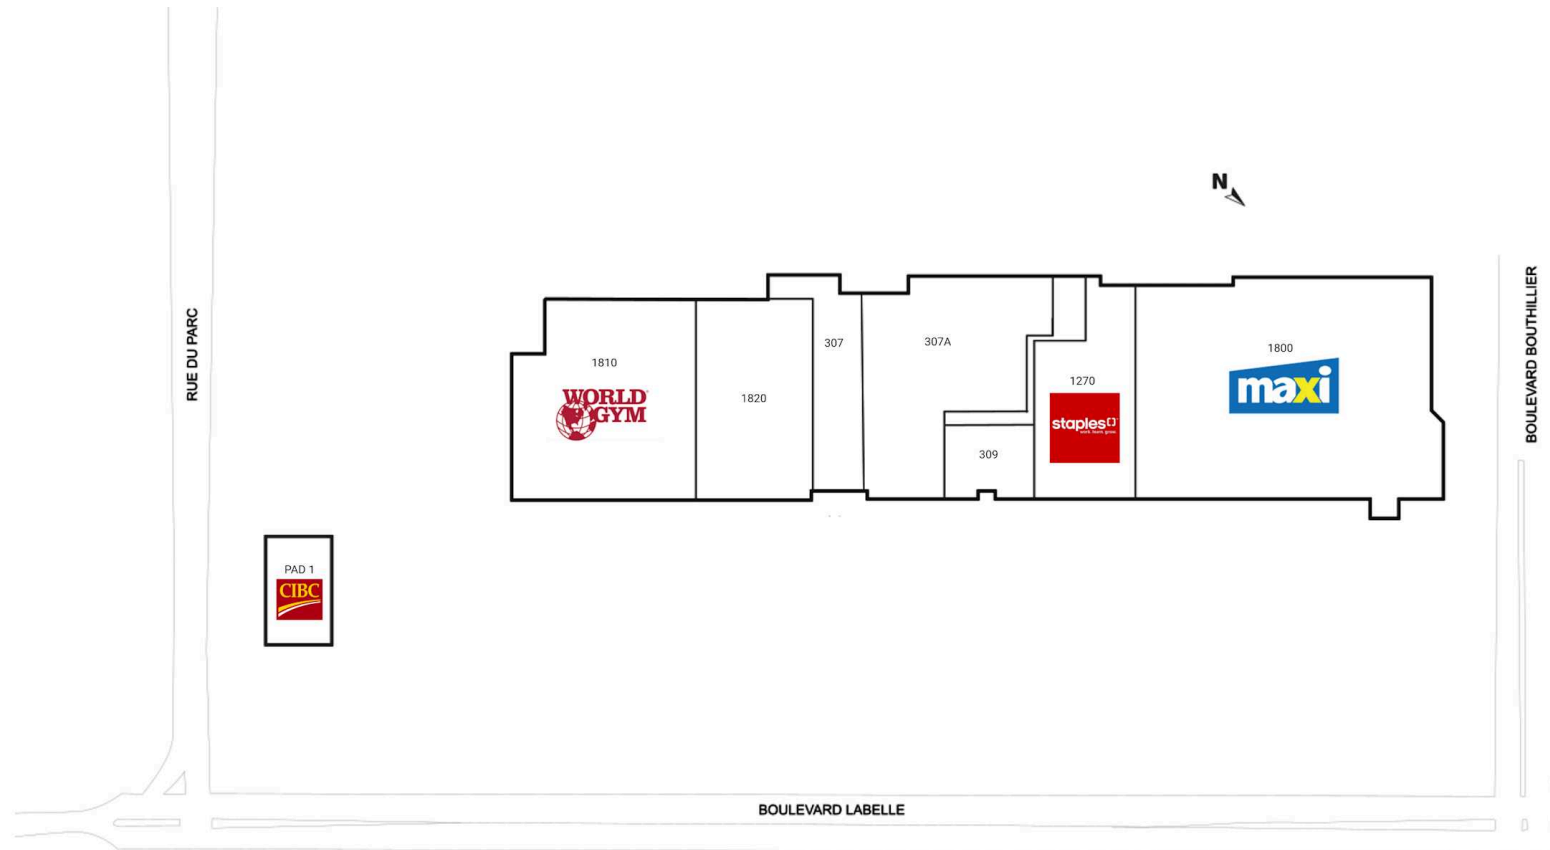

Galeries Mille-illes

Rosemere, Quebec
299 - 339 Labelle
Boulevard

Andrew Mikhail
andrew.mikhail@harden.ca
514-679-8892

■ Shadow Anchor

PAD 1	CIBC	9,189 SF	1270	Staples	25,569 SF
307	Surplus RD	18,371 SF	1800	Maxi	87,528 SF
307A	Renaissance	28,090 SF	1810	World Gym	49,122 SF
309	SAQ	10,523 SF	1820	Village Des Magies Prix	23,675 SF