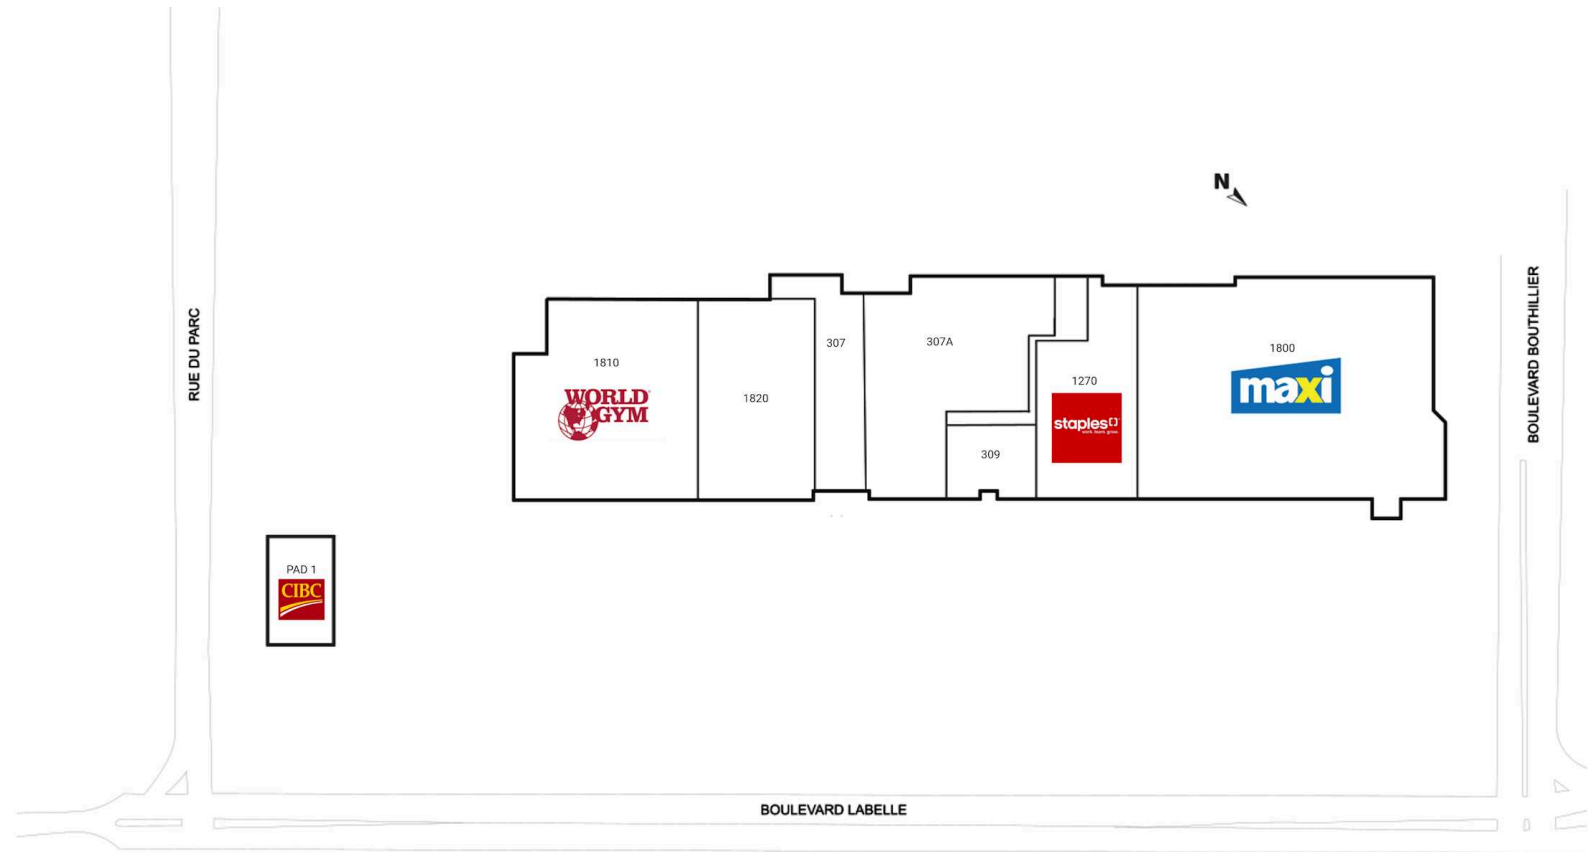

Galleries Mille-Iles

Rosemere, Quebec
299 - 339 Labelle
Boulevard

■ Shadow Anchor

PAD 1	CIBC	9,189 SF	1270	Staples	25,569 SF
307	Surplus RD	18,371 SF	1800	Maxi	87,528 SF
307A	Renaissance	28,090 SF	1810	World Gym	49,122 SF
309	SAQ	10,523 SF	1820	Village Des Magies Prix	23,675 SF