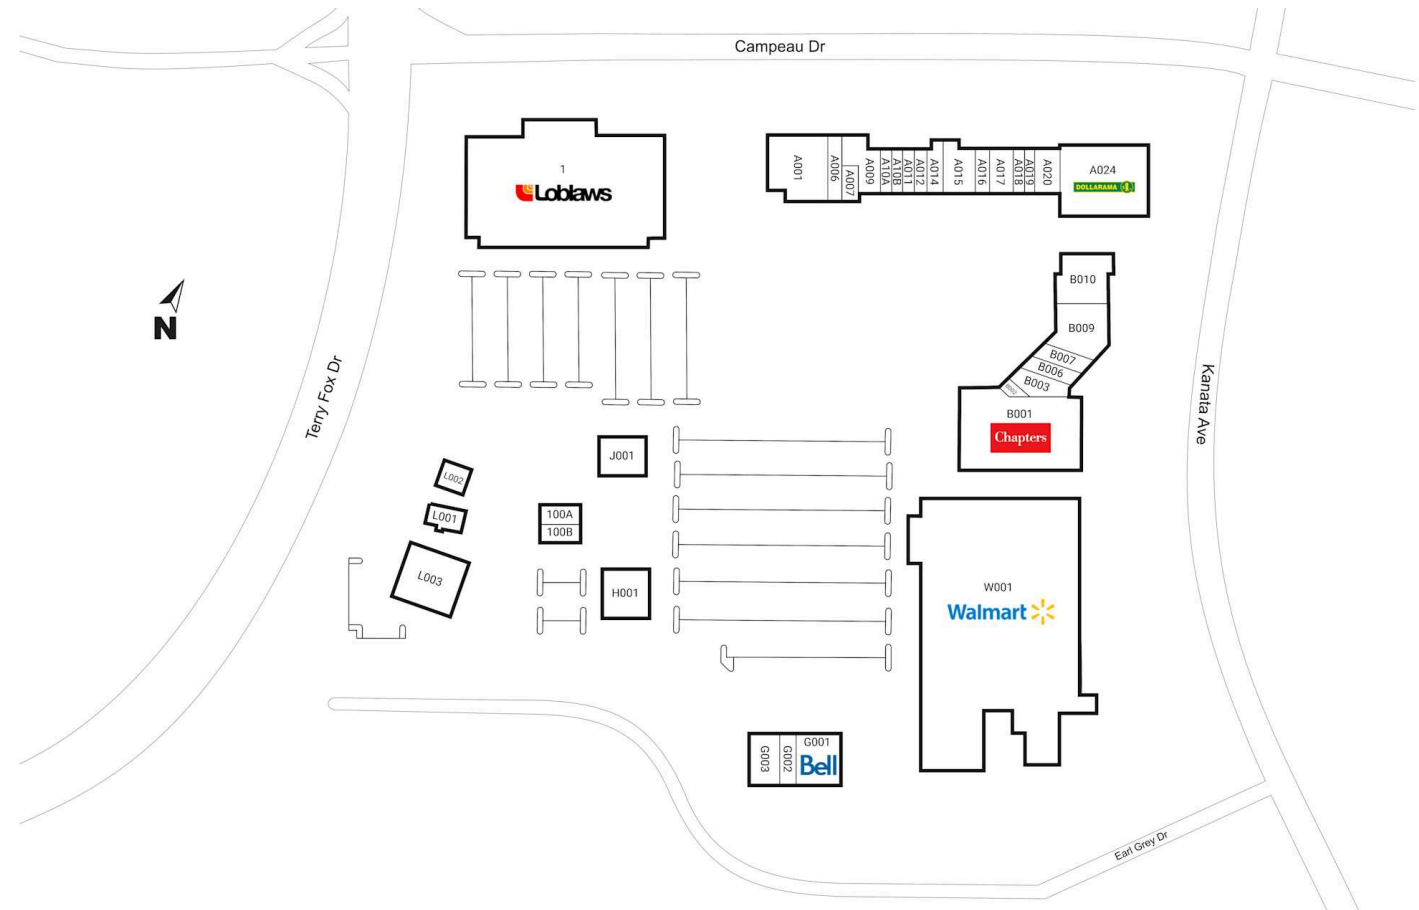

Site Plan

RioCan Kanata

Ottawa, Ontario
130 & 300 Earl
Grey Drive

■ Shadow Anchor

A001	Canada Computers	8,773 SF	A020	Amaya	2,064 SF	G001	Bell	3,200 SF
A006	Pizza Pizza	1,940 SF	A024	Dollarama	10,547 SF	G002	First Choice Haircutters	870 SF
A007	Laurier Optical	2,500 SF	A10A	Booster Juice	1,215 SF	G003	Easyfinancial	1,245 SF
A009	Centrum Dental Centre	3,765 SF	A10B	Chung Chun Rice Hot Dog	1,215 SF	H001	Kelsey's	4,982 SF
A011	The UPS Store	1,227 SF	B001	Chapters	22,440 SF	J001	TD	4,954 SF
A012	V.I.P. Travel	1,198 SF	B002	Fine Gold Jewellers	509 SF	L001	Harvey's	2,372 SF
A014	Subway	1,433 SF	B003	Stacked Pancake & Breakfast House	3,071 SF	L002	Mucho Burrito	2,176 SF
A015	Pet Valu	2,879 SF	B006	Sir-Vape-A-Lot	1,269 SF	L003	Montana's	6,352 SF
A016	Exquisite Nails & Foot Spa	1,176 SF	B007	Mary Brown's	2,532 SF	W001	Walmart	105,062 SF
A017	Digby's Seafood Restaurant	2,018 SF	B009	The Party Mart	8,517 SF	1	Loblaws	59,017 SF
A018	Tokyo Smoke	1,349 SF	B010	Healthy Planet	4,900 SF	100A	Via Cibo	3,208 SF
A019	Baskin Robbins	1,202 SF				100B	Coco Fresh Tea & Juice	2,493 SF