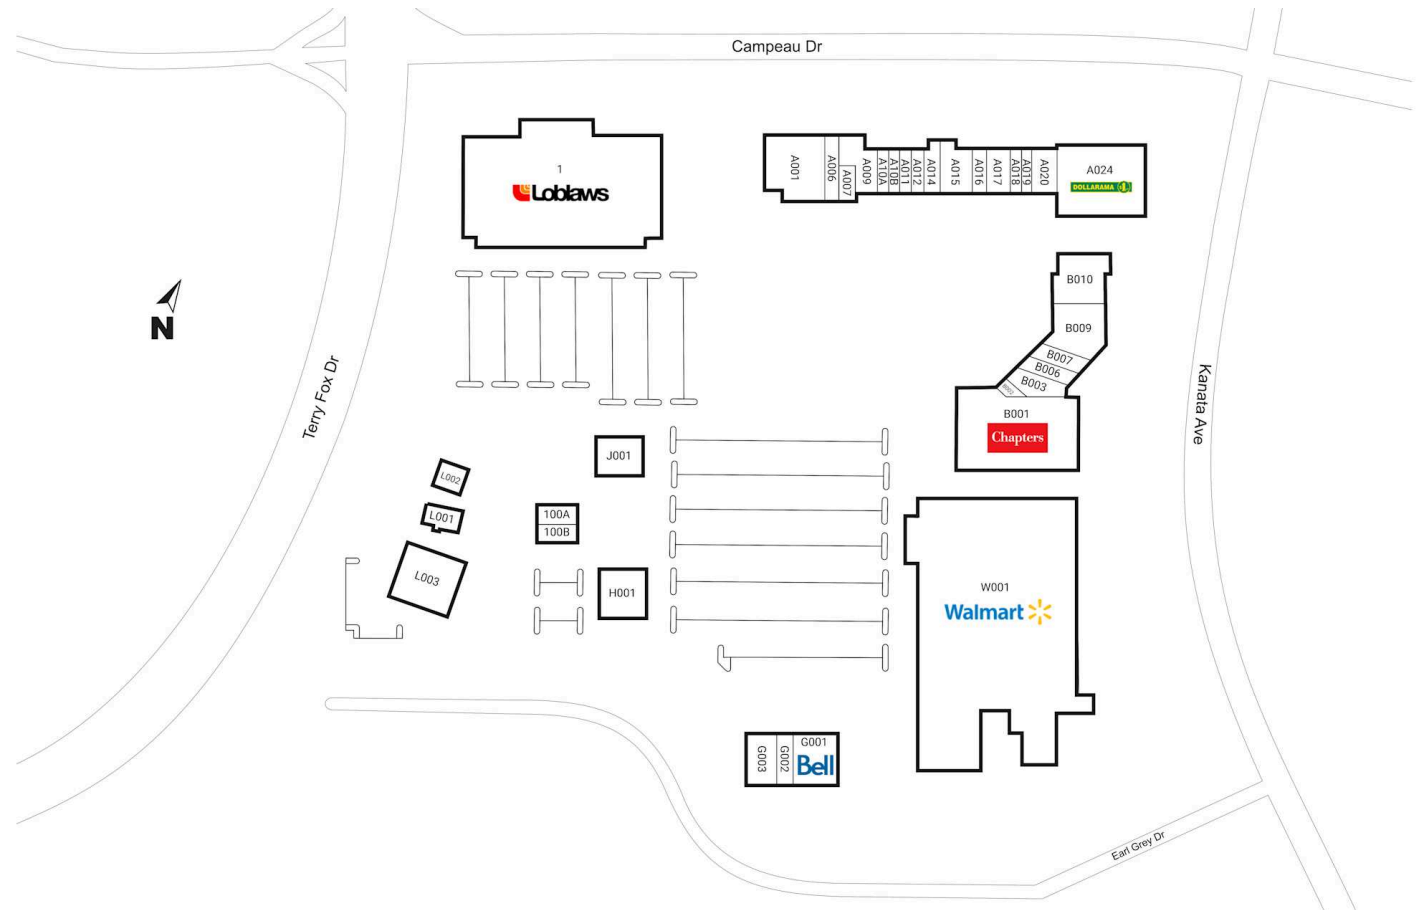

# Site Plan

### Shadow Anchor

A001	Canada Computers	8,773 SF	A020	Amaya	2,064 SF	G001	Bell	3,200 SF
A006	Pizza Pizza	1,940 SF	A024	Dollarama	10,547 SF	G002	First Choice Haircutters	870 SF
A007	Laurier Optical	2,500 SF	A10A	Booster Juice	1,215 SF	G003	Easyfinancial	1,245 SF
A009	Centrum Dental Centre	3,765 SF	A10B	Chung Chun Rice Hot Dog	1,215 SF	H001	Kelsey's	4,982 SF
A011	The UPS Store	1,227 SF	B001	Chapters	22,440 SF	J001	TD	4,954 SF
A012	V.I.P. Travel	1,198 SF	B002	Fine Gold Jewellers	509 SF	L001	Harvey's	2,372 SF
A014	Subway	1,433 SF	B003	Stacked Pancake & Breakfast House	3,071 SF	L002	Mucho Burrito	2,176 SF
A015	Pet Valu	2,879 SF	B006	Sir-Vape-A-Lot	1,269 SF	L003	Montana's	6,352 SF
A016	Exquisite Nails & Foot Spa	1,176 SF	B007	Mary Brown's	2,532 SF	W001	Walmart	105,062 SF
A017	Crab Boil	2,018 SF	B009	The Party Mart	8,517 SF	1	Loblaws	59,017 SF
A018	Tokyo Smoke	1,349 SF	B010	Healthy Planet	4,900 SF	100A	Via Cibo	3,208 SF
A019	Baskin Robbins	1,202 SF				100B	Coco Fresh Tea & Juice	2,493 SF