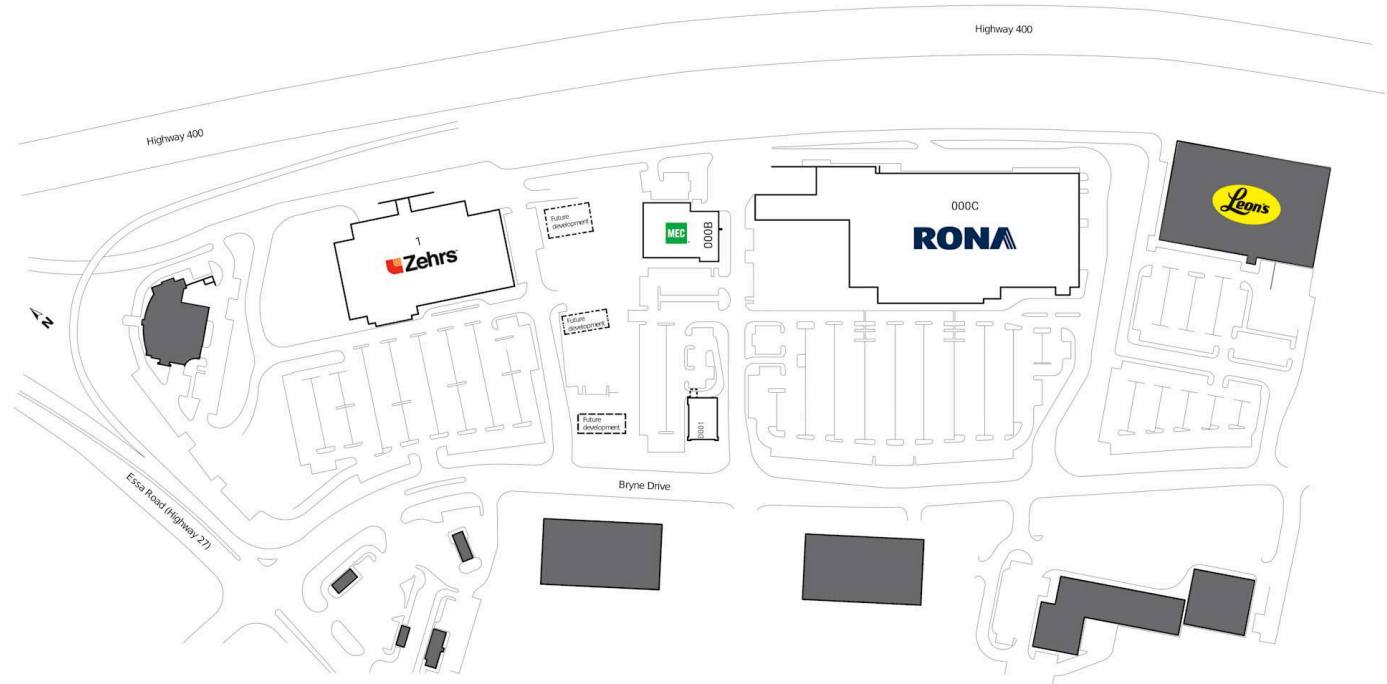

RioCan Centre Barrie

Barrie, Ontario
11 Bryne Dr

Bryan Kolle
BKolle@riocan.com
416-866-8401

■ Shadow Anchor

000B	MEC	24,500 SF	D002	RBC Insurance	1,457 SF
000C	RONA	142,520 SF	1	Zehrs	71,821 SF
D001	RBC Royal Bank	4,291 SF			