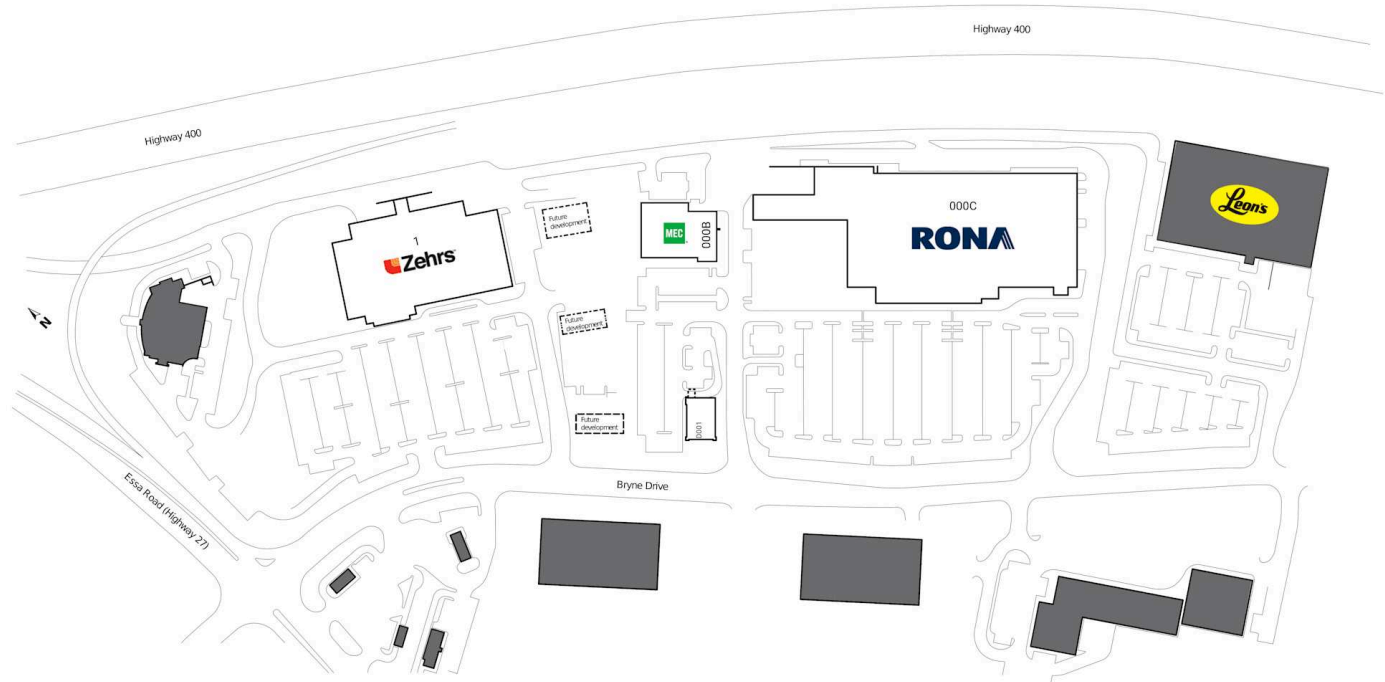

Site Plan

RioCan Centre Barrie

Barrie, Ontario
11 Bryne Dr

 **Shadow Anchor**

000B	MEC	24,500 SF	D002	RBC Insurance	1,457 SF
000C	RONA	142,520 SF	1	Zehrs	71,821 SF
D001	RBC Royal Bank	4,291 SF			