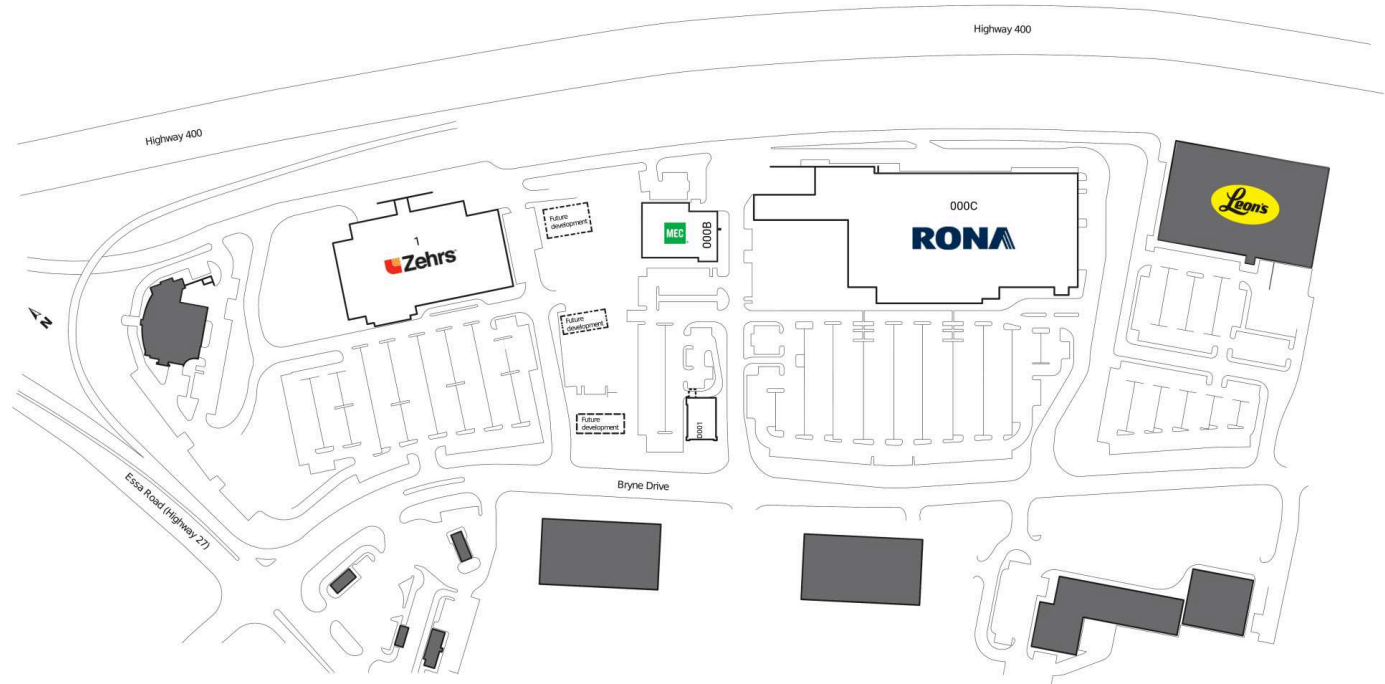

RioCan Centre Barrie

Barrie, Ontario
11 Bryne Dr

Bryan Kolle
BKolle@riocan.com
416-866-8401

■ Shadow Anchor

000B	MEC	24,500 SF	D002	RBC Insurance	1,457 SF
000C	RONA	142,520 SF	1	Zehrs	71,821 SF
D001	RBC Royal Bank	4,291 SF			