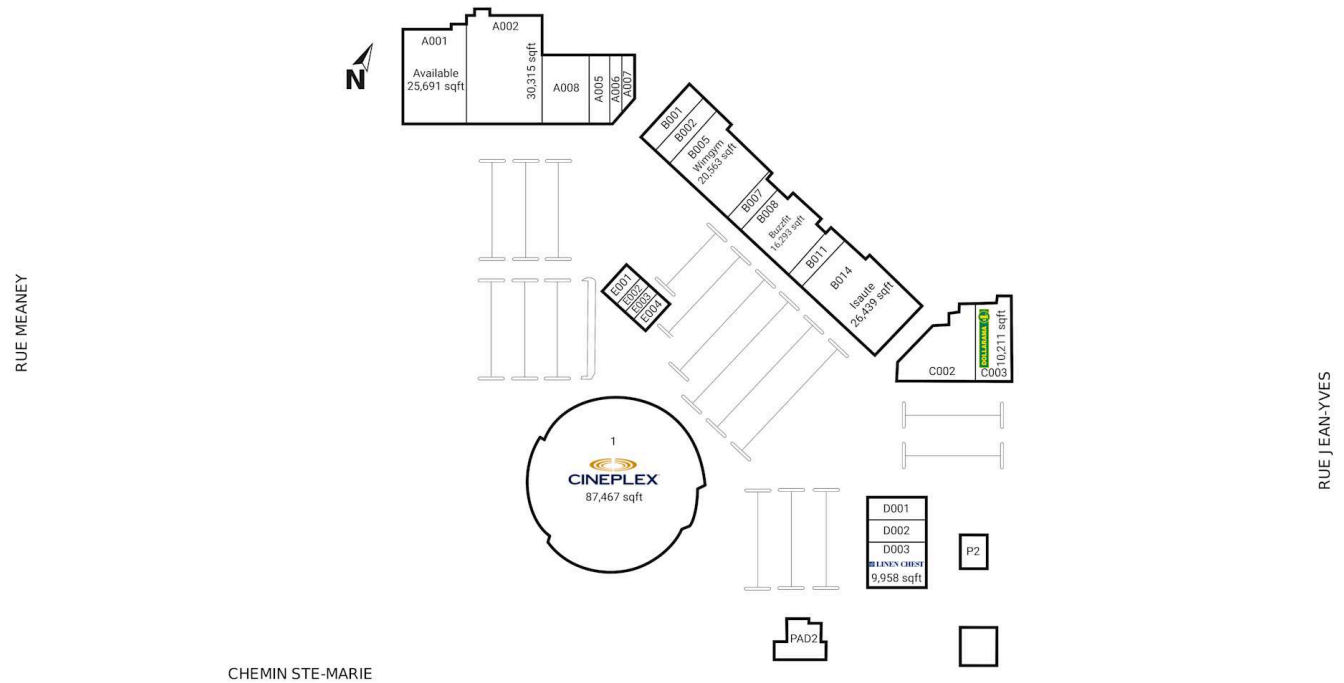

### Shadow Anchor

A001	Available	25,691 SF	C002	Funvie	15,734 SF
A002	MTL Pickleball	30,277 SF	C003	Dollarama	10,211 SF
A005	Centre All Ball	4,920 SF	D001	Village Lab/Sales Centre	5,090 SF
A006	Fencing School	3,714 SF	D002	Amy Ongles Beauty Inc.	4,844 SF
A007	Pizza Hut	2,898 SF	D003	Linen Chest	9,958 SF
A008	Bouclair	10,187 SF	E001	Jeux D'Evasion Evadez-Vous	2,938 SF
B001	Kawaii Mart	6,028 SF	E002	Subway	2,096 SF
B002	Fondation d'entraide en sante des benevoles de Ste-Anne	6,102 SF	E003	Thai Express	2,097 SF
B005	Wimgym	20,563 SF	E004	Martial Arts	2,801 SF
B007	Noodle Empire Gaming Centre	4,737 SF	P2	Tim Hortons	3,030 SF
B008	Buzzfit	16,293 SF	PAD2	Clinique Veterinaire Timberlea	5,150 SF
B011	Isaute	5,140 SF	1	Cineplex	87,467 SF
B014	Isaute	26,439 SF			