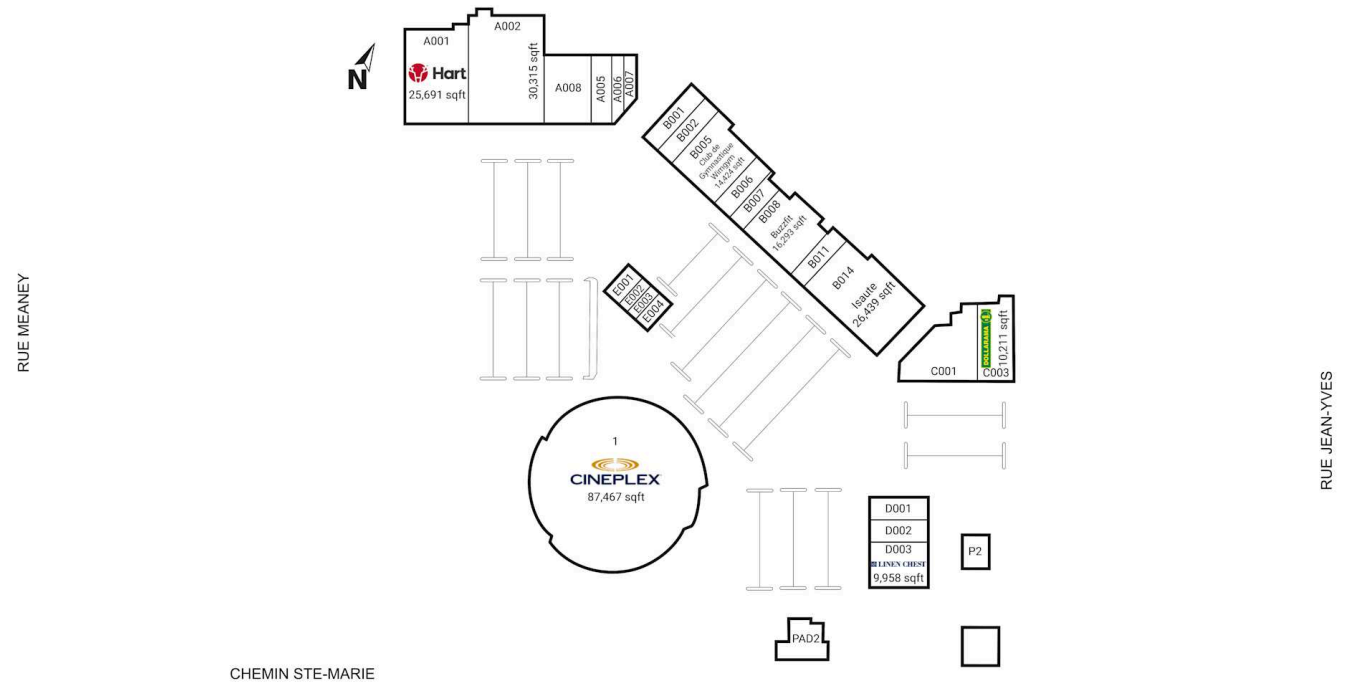

Site Plan

Centre RioCan Kirkland

Kirkland, Quebec
3000-3430 Jean
Yves

Shadow Anchor

A001	Hart	25,691 SF	C001	Covid Assessment Centre	15,734 SF
A002	Available	30,315 SF	C003	Dollarama	10,211 SF
A005	Uphill Athletic Resources	4,920 SF	D001	Available	5,090 SF
A006	Fencing School	3,714 SF	D002	Available	4,843 SF
A007	Pizza Hut	2,898 SF	D003	Linen Chest	9,958 SF
A008	Bouclair	10,187 SF	E001	Jeux D'Evasion Evadez-Vous	2,938 SF
B001	Available	6,028 SF	E002	Subway	2,096 SF
B002	Nova Thrift Shops	6,102 SF	E003	Thai Express	2,097 SF
B005	Club de Gymnastique Wim gym	14,424 SF	E004	Martial Arts (TBD)	2,801 SF
B006	Available	6,139 SF	P2	Tim Hortons	3,030 SF
B007	Available	4,737 SF	PAD2	Clinique Veterinaire Timberlea	5,150 SF
B008	Buzzfit	16,293 SF	1	Cineplex	87,467 SF
B011	Available	5,140 SF			
B014	Isaute	26,439 SF			