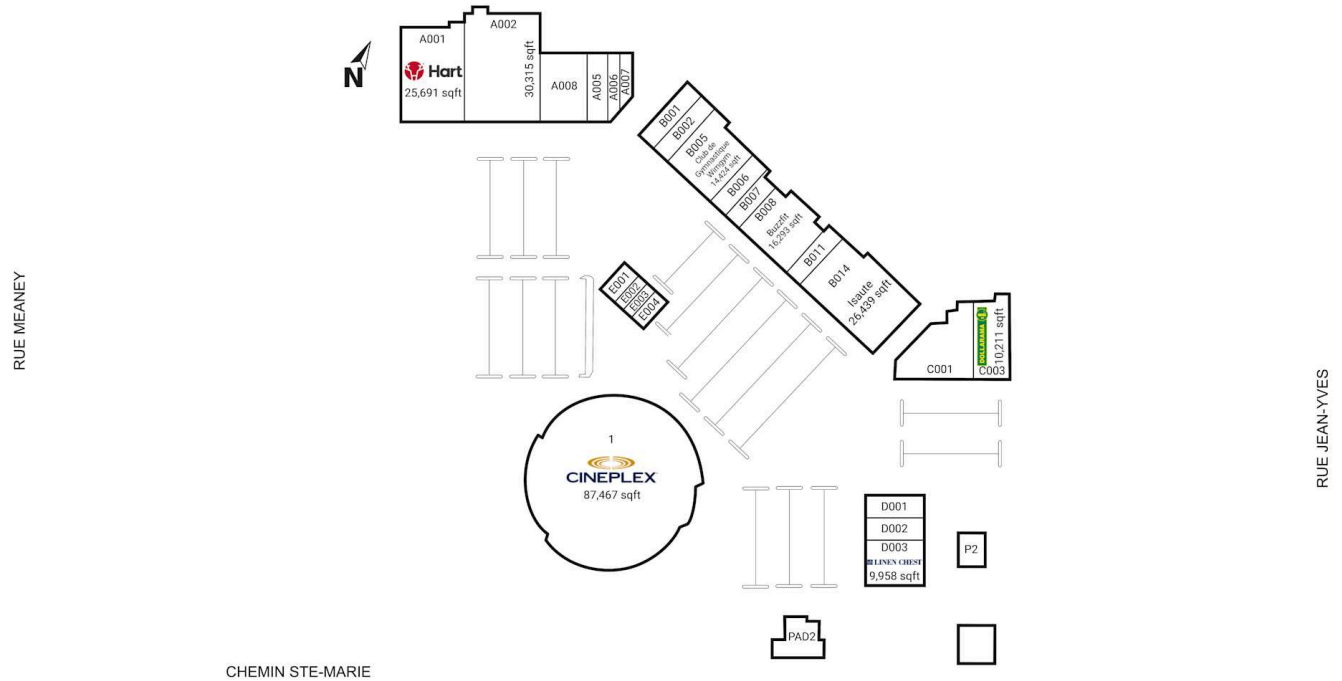

Centre RioCan Kirkland

Kirkland, Quebec
3000-3430 Jean Yves

Patrizia Ramundo
patrizia.ramundo@harden.ca
438-342-3806

Shadow Anchor

A001	Hart	25,691 SF	C001	Covid Assessment Centre	15,734 SF
A002	Available	30,315 SF	C003	Dollarama	10,211 SF
A005	Uphill Athletic Resources	4,920 SF	D001	Available	5,090 SF
A006	Fencing School	3,714 SF	D002	Available	4,843 SF
A007	Pizza Hut	2,898 SF	D003	Linen Chest	9,958 SF
A008	Bouclair	10,187 SF	E001	Jeux D'Evasion Evadez-Vous	2,938 SF
B001	Available	6,028 SF	E002	Subway	2,096 SF
B002	Nova Thrift Shops	6,102 SF	E003	Thai Express	2,097 SF
B005	Club de Gymnastique Wim gym	14,424 SF	E004	Martial Arts (TBD)	2,801 SF
B006	Available	6,139 SF	P2	Tim Hortons	3,030 SF
B007	Available	4,737 SF	PAD2	Clinique Veterinaire Timberlea	5,150 SF
B008	Buzzfit	16,293 SF	1	Cineplex	87,467 SF
B011	Available	5,140 SF			
B014	Isaute	26,439 SF			