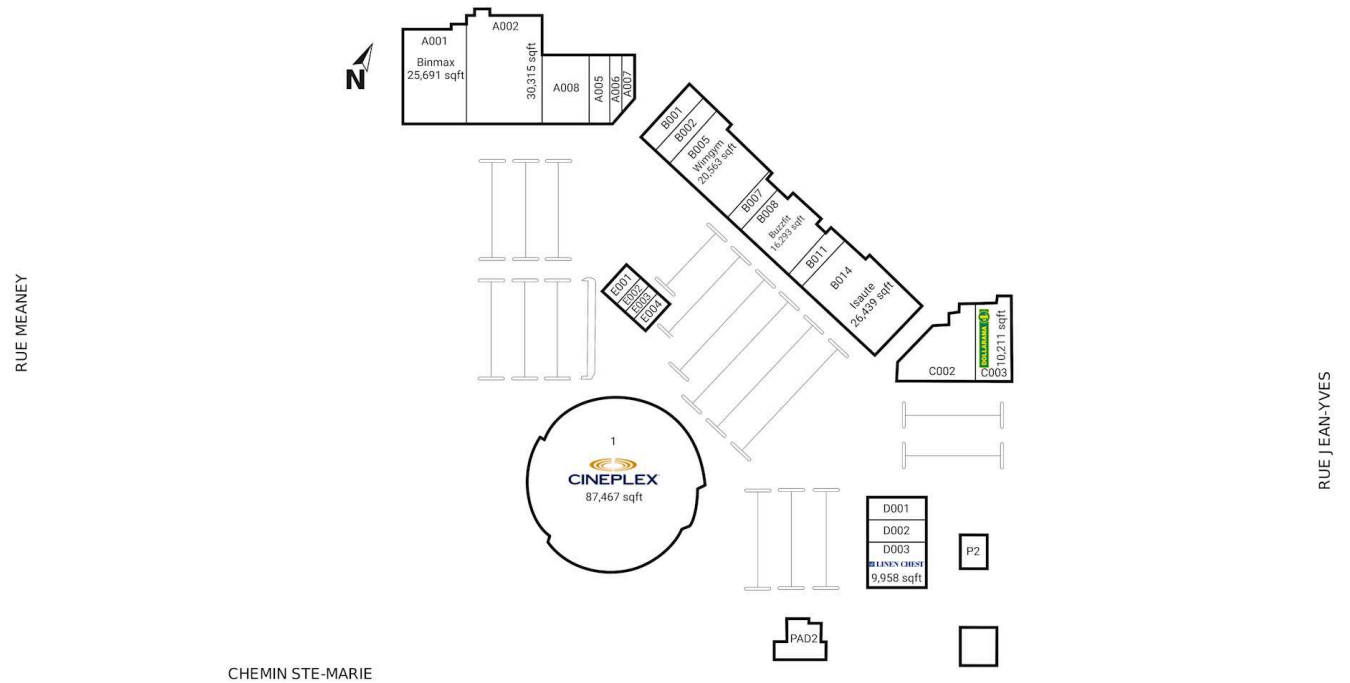

Centre RioCan Kirkland

Kirkland, Quebec
3000-3430 Jean Yves

Patrizia Ramundo
patrizia.ramundo@harden.ca
438-342-3806

Shadow Anchor

A001	Binmax	25,691 SF	C002	Funvie	15,734 SF
A002	MTL Pickleball	30,277 SF	C003	Dollarama	10,211 SF
A005	Centre All Ball	4,920 SF	D001	Village Lab/Sales Centre	5,090 SF
A006	Fencing School	3,714 SF	D002	Amy Ongles Beauty Inc.	4,844 SF
A007	Pizza Hut	2,898 SF	D003	Linen Chest	9,958 SF
A008	Bouclair	10,187 SF	E001	Jeux D'Evasion Evadez-Vous	2,938 SF
B001	Kawaii Mart	6,028 SF	E002	Subway	2,096 SF
B002	Fondation d'entraide en sante des benevoles de Ste-Anne	6,102 SF	E003	Thai Express	2,097 SF
B005	Wimgym	20,563 SF	E004	Martial Arts	2,801 SF
B007	Noodle Empire Gaming Centre	4,737 SF	P2	Tim Hortons	3,030 SF
B008	Buzzfit	16,293 SF	PAD2	Clinique Veterinaire Timberlea	5,150 SF
B011	Isaute	5,140 SF	1	Cineplex	87,467 SF
B014	Isaute	26,439 SF			