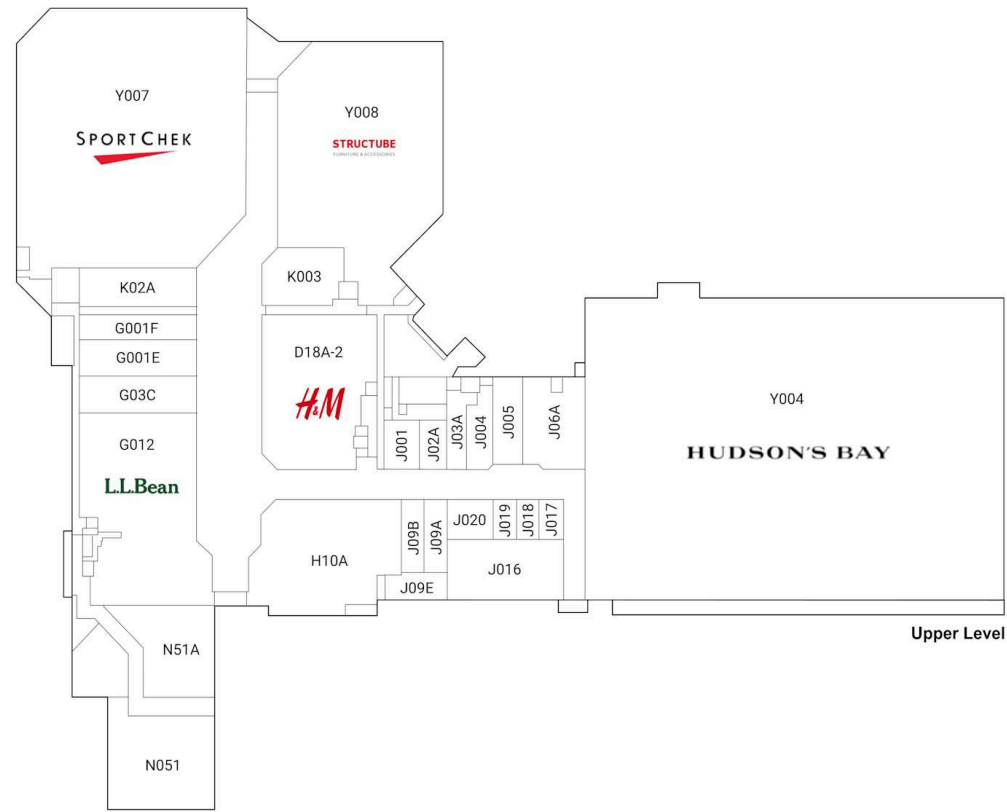

Site Plan

Georgian Mall

Barrie, Ontario
509 Bayfield Street
Bayfield St &
Livingstone St.

Bryan Kolle
BKolle@riocan.com
416-866-8401

■ Shadow Anchor

Bayfield St

Livingstone St E

This site plan is presented solely for the purpose of identifying the approximate location and size of the building, and intended for use as a reference only. Ce plan de site est présenté uniquement dans le but d'identifier l'emplacement approximatif et la taille du bâtiment, et destiné à être utilisé comme référence seulement.

riocan.com | 1-800-465-2733