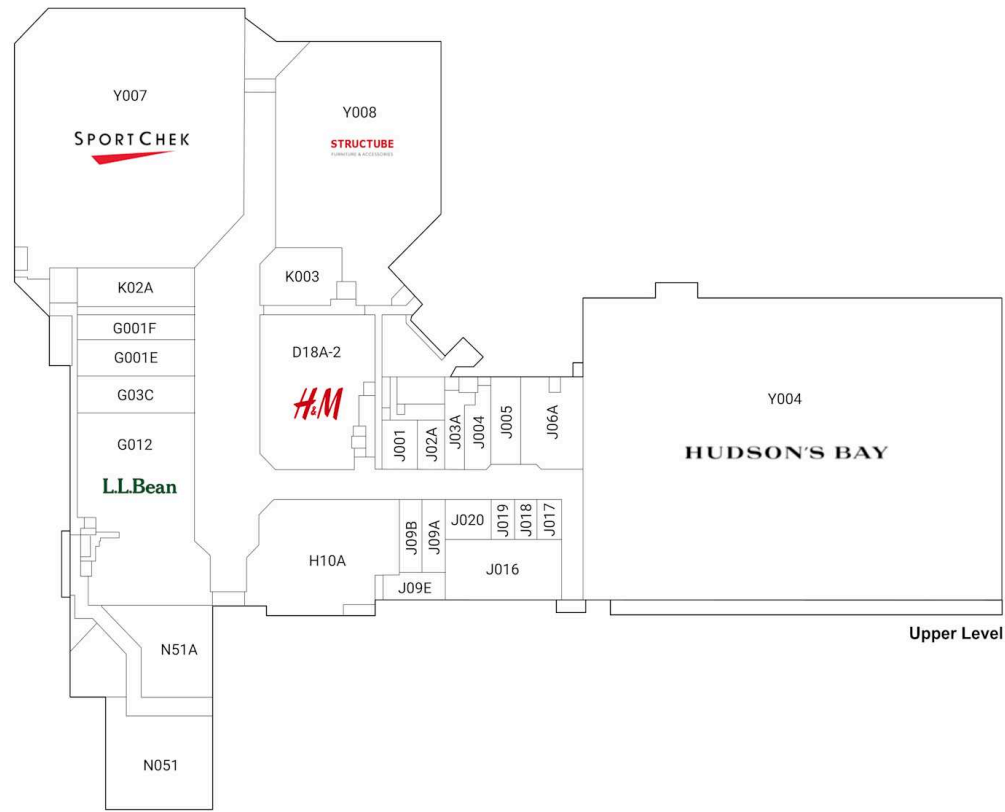

Site Plan

Georgian Mall

Barrie, Ontario
509 Bayfield Street
Bayfield St &
Livingstone St.

Bryan Kolle
BKolle@riocan.com
416-866-8401

■ Shadow Anchor

Bayfield St

Livingstone St E

This site plan is presented solely for the purpose of identifying the approximate location and size of the building, and intended for use as a reference only. Ce plan de site est présenté uniquement dans le but d'identifier l'emplacement approximatif et la taille du bâtiment, et destiné à être utilisé comme référence seulement.

riocan.com | 1-800-465-2733