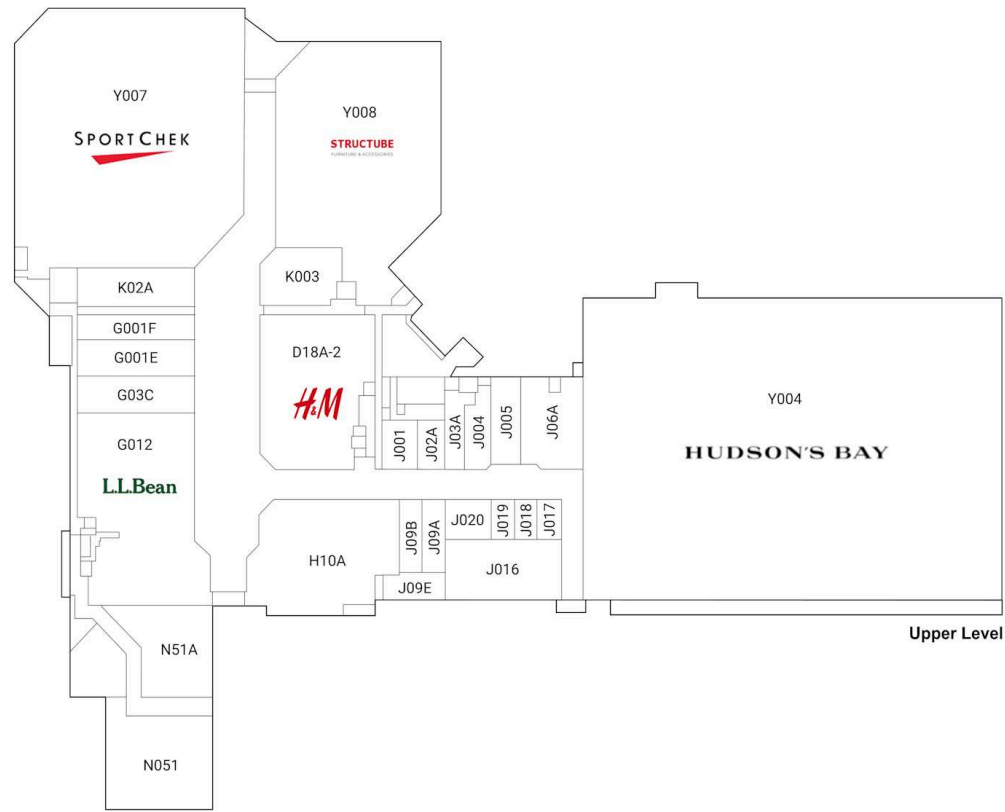

Site Plan

Georgian Mall

Barrie, Ontario
509 Bayfield Street
Bayfield St &
Livingstone St.

Bryan Kolle
BKolle@riocan.com
416-866-8401

■ Shadow Anchor

Bayfield St

Livingstone St E

This site plan is presented solely for the purpose of identifying the approximate location and size of the building, and intended for use as a reference only. Ce plan de site est présenté uniquement dans le but d'identifier l'emplacement approximatif et la taille du bâtiment, et destiné à être utilisé comme référence seulement.

riocan.com | 1-800-465-2733