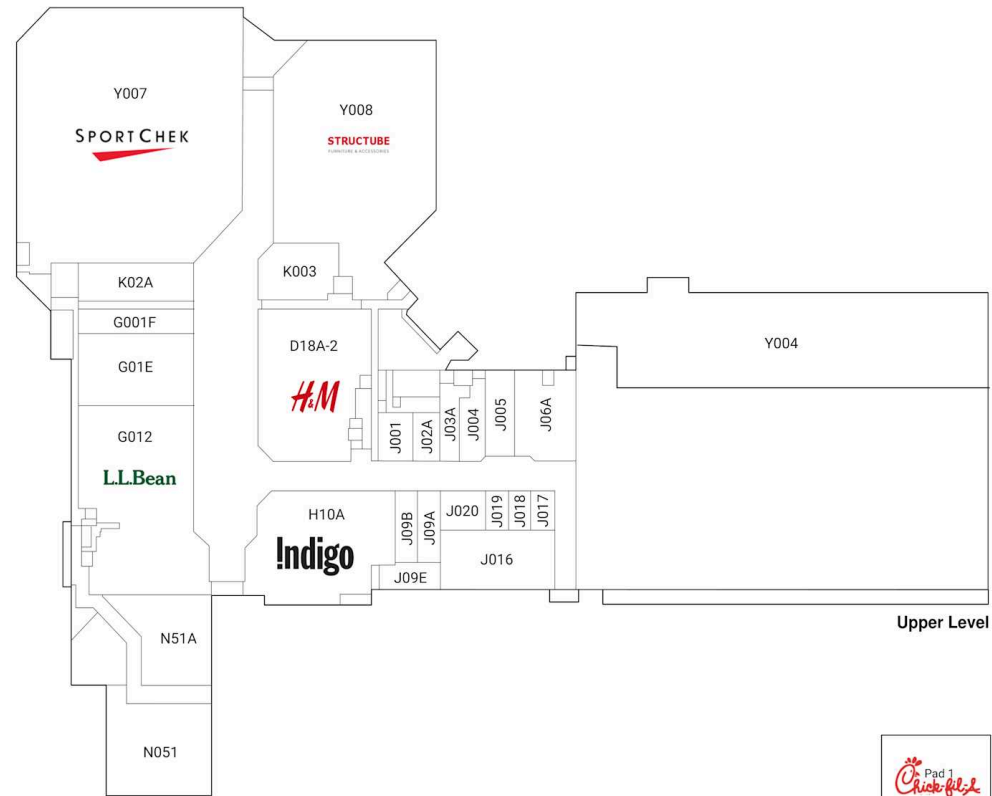

Georgian Mall

Barrie, Ontario
509 Bayfield Street
Bayfield St &
Livingstone St.

Bryan Kolle
BKolle@riocan.com
416-866-8401

Shadow Anchor

Bayfield St

Livingstone St E

D18A-2	H&M	18,169 SF	J06A	L'Attitudes	3,809 SF
G001F	Showcase	1,500 SF	J09A	Stitch It	880 SF
G012	L.L. Bean	16,055 SF	J09B	Mac's Sushi	578 SF
G01E	Georgian Mall Family Dental West	6,044 SF	J09E	Sunset Grill	2,150 SF
H10A	Indigo	10,960 SF	K003	Georgian Mall Family Dental	3,416 SF
J001	Perfect Image	1,234 SF	K02A	Lenscrafters	3,383 SF
J004	Country Lane	1,466 SF	N051	Hibachi Teppanyaki & Bar	7,018 SF
J005	Walking On A Cloud	1,834 SF	N51A	Carter's Osh Kosh	5,284 SF
J016	Bank of Montreal	5,118 SF	Pad 1	Chick-Fil-A	5,000 SF
J017	Guest Services	640 SF	Y004	GYMVT	27,438 SF
J018	Available	663 SF	Y007	SportChek	40,734 SF
J019	Sugar Bare Body Bar	663 SF	Y008	Structube	24,822 SF
J020	Continental Currency Exchange	1,320 SF			
J02A	Catching Happy	924 SF			
J03A	Sanmarc Leather	1,203 SF