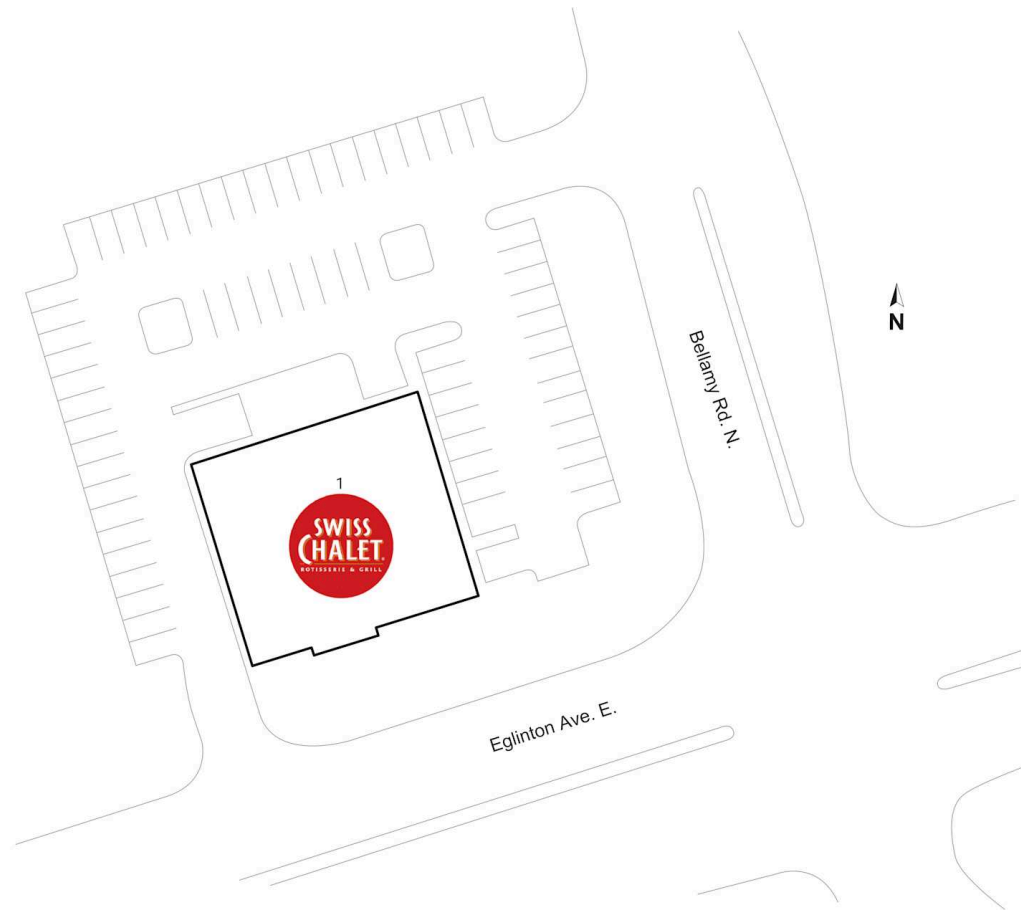

# Site Plan

## 2990 Eglinton Avenue East

Scarborough,  
Ontario  
2990 Eglinton  
Avenue East

■ Shadow Anchor

1

Swiss Chalet

6,200 SF