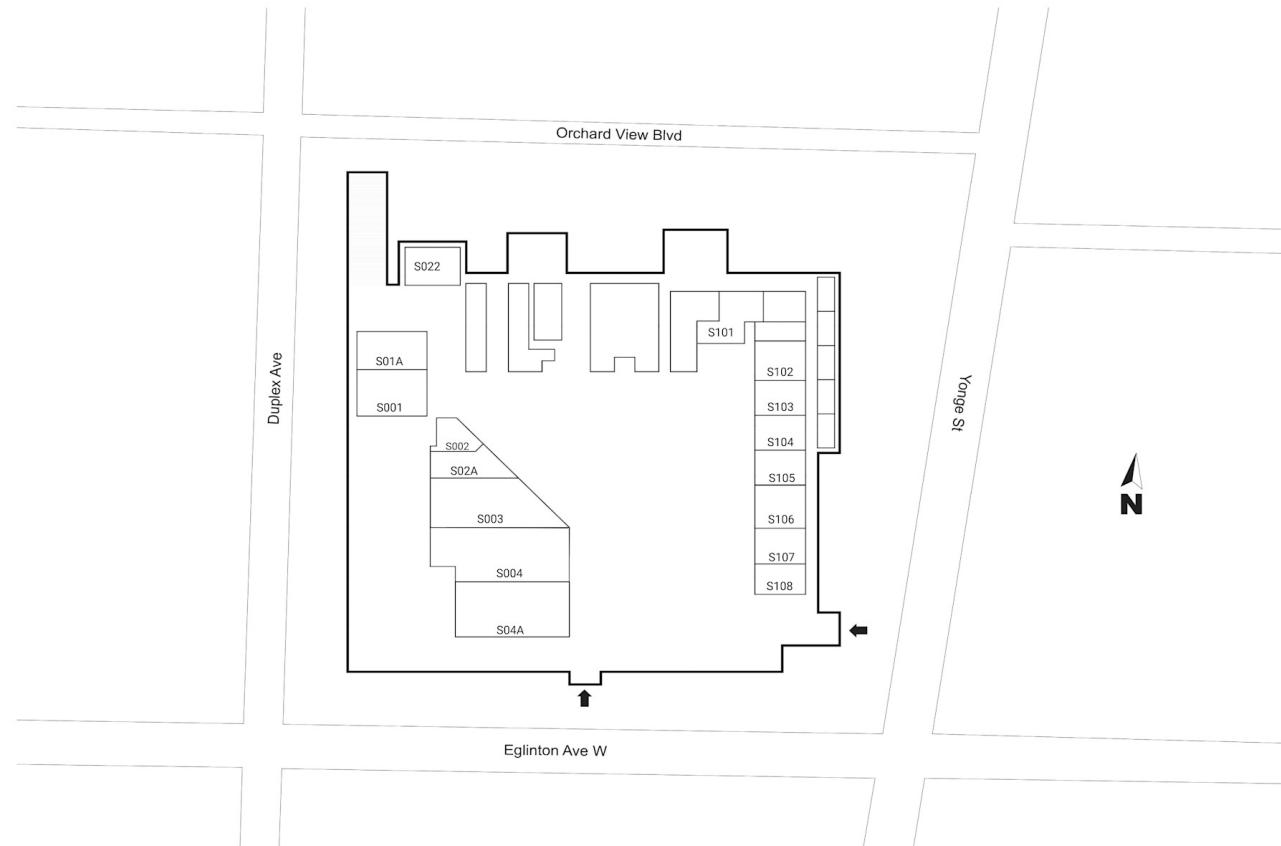

### Shadow Anchor

FP00	Cineplex	54,000 SF	PL04	Altima Dental Centre	2,882 SF
P000	Indigo	33,067 SF	PL06	Pickle Barrel	11,659 SF
PL01	GoodLife Fitness	23,756 SF	PL07	Cineplex	16,320 SF
PL02	Winners	24,717 SF			

### Shadow Anchor

S001	TD	532 SF	S101	Subway	349 SF
S002	Isabella's Mochi Donut Boutique	250 SF	S102	Jimmy The Greek	319 SF
S003	Tim Hortons	1,097 SF	S103	Jerk King	315 SF
S004	Bun Appetit	880 SF	S104	A&W	315 SF
S01A	Real Fruit Bubble Tea	642 SF	S105	Pita Land	315 SF
S022	Ray Daniel Salon & Spa	498 SF	S106	Bourbon Street Grill	346 SF
S02A	Sushi Shop	243 SF	S107	California Thai	325 SF
S04A	Uncle Tetsu's Japanese Cheesecake	1,305 SF	S108	KFC	250 SF