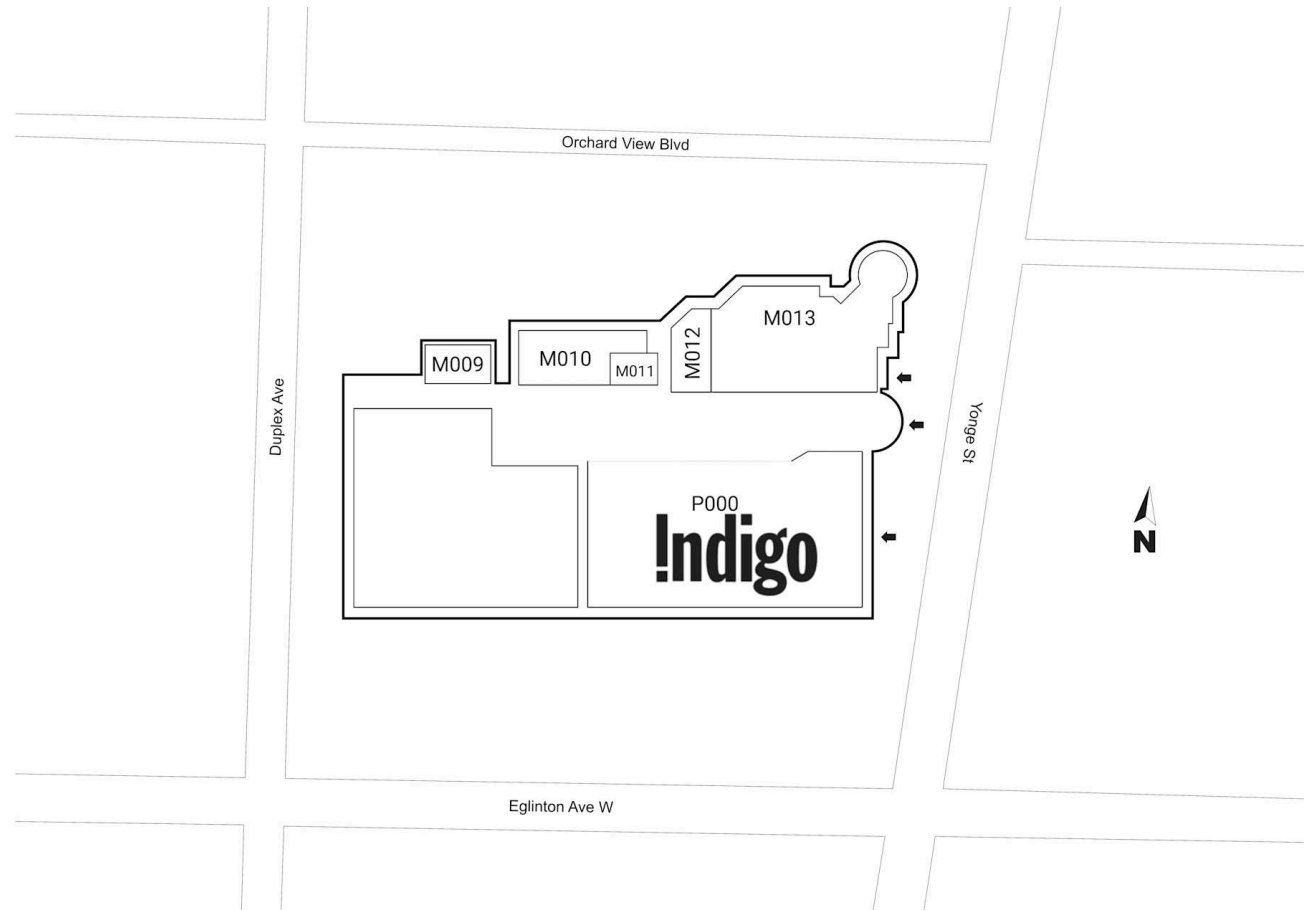

Yonge Eglinton Centre

Toronto, Ontario
20 Eglinton Ave.
West Yonge St. &
Eglinton Ave.

Ethan Yaphe
eyaphe@riocan.com
416-697-9623

Shadow Anchor

C001	Aroma	2,142 SF	C024	Carter's Osh Kosh	3,673 SF	C040	Rexall	7,729 SF
C002	YEC Postal Service	1,200 SF	C025	La Vie En Rose	2,825 SF	C041	Reitmans	3,718 SF
C003	Optika	700 SF	C026	Available	1,887 SF	C043	Available	64 SF
C004	Michael Hill Jeweller	796 SF	C027	Beauty First	1,227 SF	C046	Print Three	1,258 SF
C005	Blue Marine	1,928 SF	C028	Nails For You	2,000 SF	C14A	Centre Shoe Clinic	318 SF
C006	RBC Royal Bank	6,323 SF	C029	60 Minute Photo Lab	1,474 SF	C14B	Available	480 SF
C008	Metro	20,893 SF	C02B	Available	1,235 SF	C33A	Available	657 SF
C013	LCBO	10,248 SF	C033	Available	668 SF	CM013	Available	12,980 SF
C015	Available	615 SF	C034	Available	1,895 SF	K001	Mobile Klinik	100 SF
C016	Available	1,401 SF	C035	Trade Secrets	595 SF	K002	Zaza Espresso Bar	150 SF
C019	Available	2,577 SF	C036	Laura Secord	887 SF	K003	Telus	120 SF
C020	Freedom Mobile	1,558 SF	C037	Rococo Bags and Accessories	603 SF	100	Sephora	10,459 SF
C021	Mumuso	2,643 SF	C038	Cellular Point	400 SF			
C023	Best Buy Express	3,220 SF	C039	Nutrition Village	637 SF			

Yonge Eglinton Centre

Toronto, Ontario
20 Eglinton Ave.
West Yonge St. &
Eglinton Ave.

Ethan Yaphe
eyaphe@riocan.com
416-697-9623

Shadow Anchor

M009	Softron Tax	882 SF	M012	Fido	795 SF
M010	Available	1,850 SF	M013	Available	12,980 SF
M011	Booster Juice	183 SF	P000	Indigo	33,067 SF

Site Plan

Yonge Eglinton Centre

Toronto, Ontario
20 Eglinton Ave.
West Yonge St. &
Eglinton Ave.

Ethan Yaphe
eyaphe@riocan.com
416-697-9623

Shadow Anchor

FP00	Cineplex	54,000 SF	PL06	Pickle Barrel	11,659 SF
P000	Indigo	33,067 SF	PL07	Cineplex	16,320 SF
PL01	GoodLife Fitness	23,756 SF	PL4A	Altima Dental Centre	1,515 SF
PL02	Winners	13,065 SF	200	Winners	12,987 SF
PL04	Available	1,367 SF			