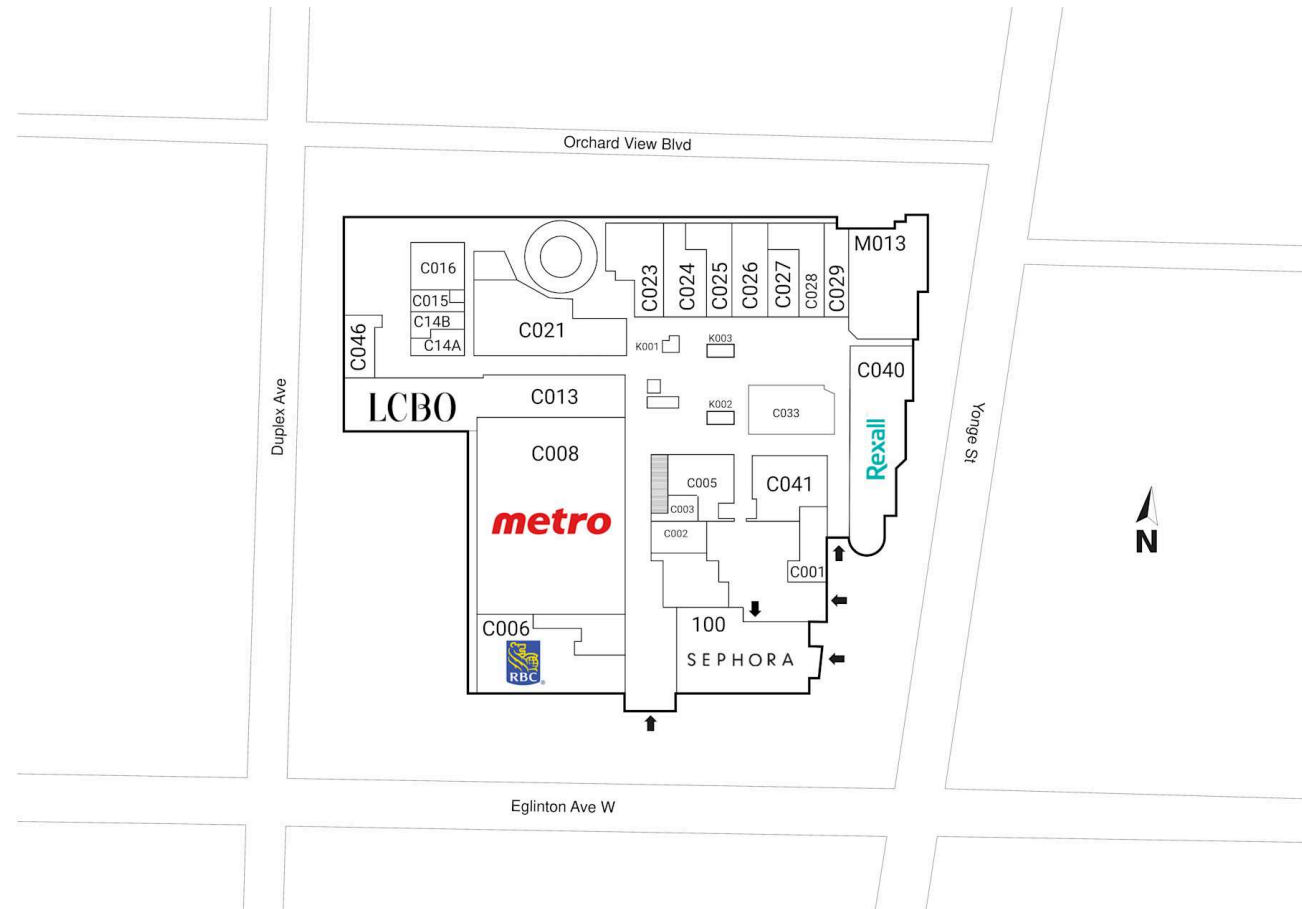

Yonge Eglinton Centre

Toronto, Ontario
20 Eglinton Ave.
West Yonge St. &
Eglinton Ave.

Ethan Yaphe
eyaphe@riocan.com
416-697-9623

Shadow Anchor

C001	Aroma	2,142 SF	C020	Available	1,558 SF	C040	Rexall	7,729 SF
C002	Available	1,235 SF	C021	LCBO Coming Soon	6,577 SF	C041	Reitmans	3,718 SF
C003	Optika	700 SF	C023	Best Buy Express	3,220 SF	C046	Print Three	1,258 SF
C005	Kiokii and...	2,724 SF	C024	Carter's Osh Kosh	3,673 SF	C14A	Centre Shoe Clinic	318 SF
C006	RBC Royal Bank	6,323 SF	C025	La Vie En Rose	2,825 SF	C14B	Available	480 SF
C008	Metro	20,893 SF	C026	Freedom Mobile	1,887 SF	K001	Mobile Klinik	100 SF
C013	LCBO	10,248 SF	C027	Beauty First	1,227 SF	K002	Zaza Espresso Bar	150 SF
C015	Available	615 SF	C028	Nails For You	2,000 SF	K003	Telus	120 SF
C016	Available	1,401 SF	C029	60 Minute Photo Lab	1,474 SF	M013	Leased Space	12,980 SF
C019	Available	2,577 SF	C033	Jump Plus	2,768 SF	100	Sephora	10,459 SF

Yonge Eglinton Centre

Toronto, Ontario
20 Eglinton Ave.
West Yonge St. &
Eglinton Ave.

Ethan Yaphe
eyaphe@riocan.com
416-697-9623

Shadow Anchor

M009	Softron Tax	882 SF	M013	Available	12,980 SF
M010	Leased	967 SF	M10A	One Plant	883 SF
M011	Booster Juice	183 SF	P000	Indigo	33,067 SF
M012	Fido	795 SF			

Yonge Eglinton Centre

Toronto, Ontario
20 Eglinton Ave.
West Yonge St. &
Eglinton Ave.

Ethan Yaphe
eyaphe@riocan.com
416-697-9623

Shadow Anchor

FP00	Cineplex	54,000 SF	PL04	Altima Dental Centre	2,882 SF
P000	Indigo	33,067 SF	PL06	Pickle Barrel	11,659 SF
PL01	GoodLife Fitness	23,756 SF	PL07	Cineplex	16,320 SF
PL02	Winners	24,717 SF			