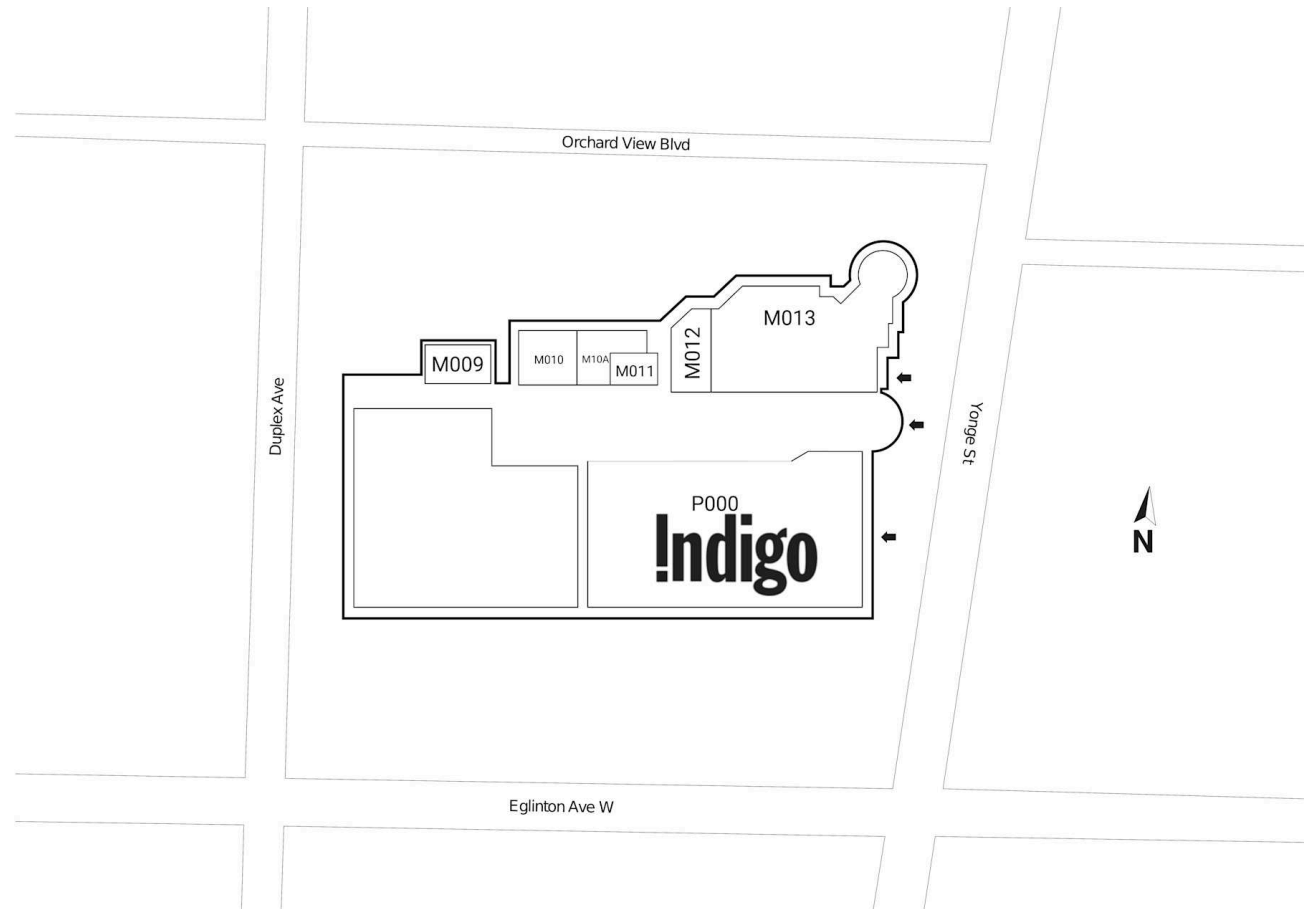

# Site Plan

### Shadow Anchor

C001	Aroma	2,142 SF	C024	Carter's Osh Kosh	3,673 SF	C14B	Available	480 SF
C002	Available	1,900 SF	C025	La Vie En Rose	2,825 SF	K001	Mobile Klinik	100 SF
C003	Optika	700 SF	C026	Freedom Mobile	1,887 SF	K002	Zaza Espresso Bar	150 SF
C005	Kiokii	2,724 SF	C027	Beauty First	1,227 SF	K003	Telus	120 SF
C006	RBC Royal Bank	6,323 SF	C028	Nails For You	2,000 SF	K004	Lotto Centre	64 SF
C008	Metro	20,893 SF	C029	60 Minute Photo Lab	1,474 SF	M013	Leased Space	12,980 SF
C013	LCBO	10,248 SF	C033	Jump Plus	2,768 SF	100	Sephora	10,459 SF
C015	Available	615 SF	C040	Rexall	7,729 SF			
C016	Available	1,401 SF	C041	Reitmans	3,718 SF			
C021	LCBO Coming Soon	6,577 SF	C046	Print Three	1,258 SF			
C023	Best Buy Express	3,220 SF	C14A	Centre Shoe Clinic	318 SF			

### Shadow Anchor

M009	Softron Tax	882 SF	M013	Available	12,980 SF
M010	Leased	967 SF	M10A	One Plant	883 SF
M011	Booster Juice	183 SF	P000	Indigo	33,067 SF
M012	Fido	795 SF			