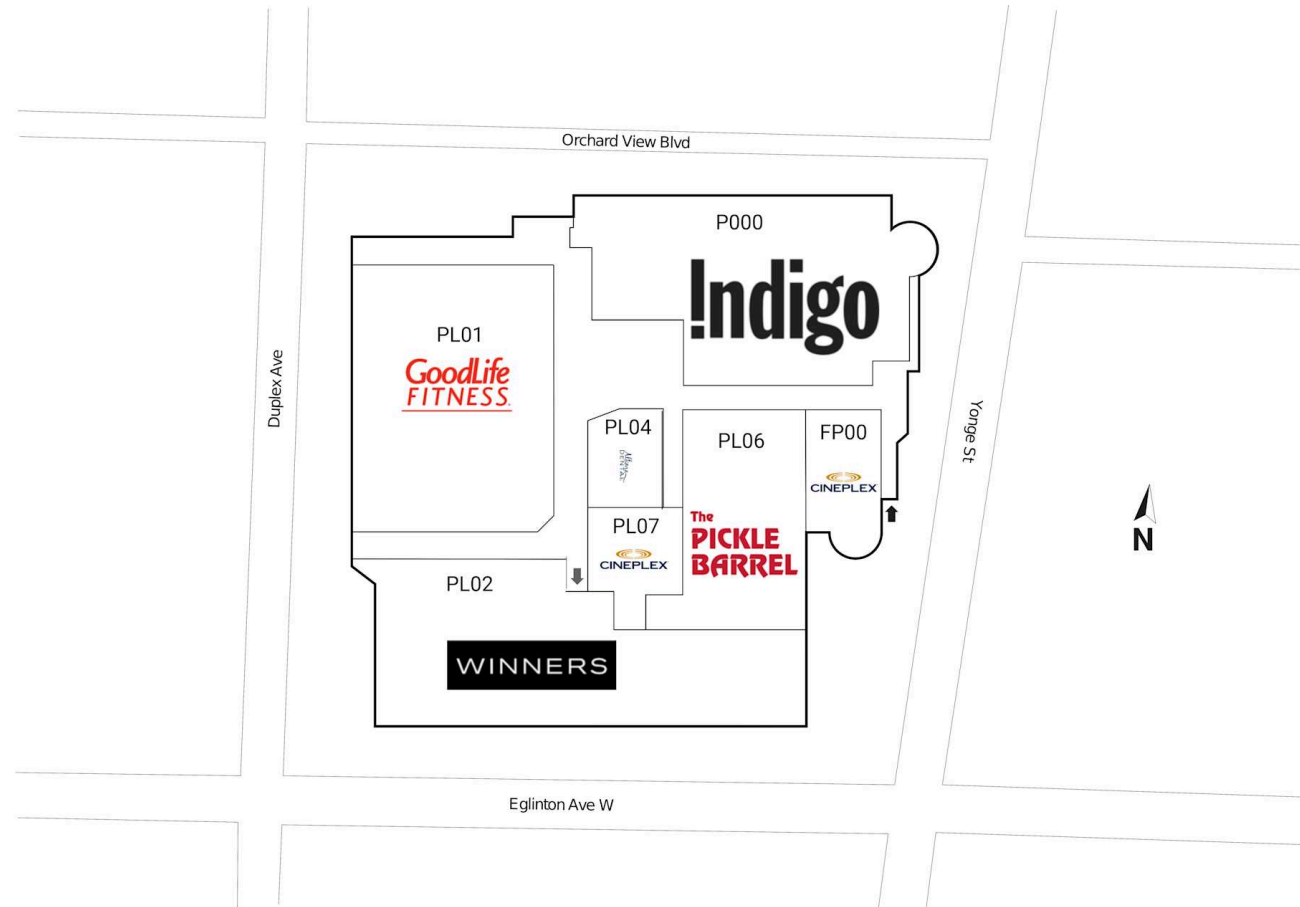

Yonge Eglinton Centre

Toronto, Ontario
20 Eglinton Ave.
West Yonge St. &
Eglinton Ave.

Ethan Yaphe
eyaphe@riocan.com
416-697-9623

Shadow Anchor

C001	Aroma	2,142 SF	C020	Available	1,558 SF	C040	Rexall	7,729 SF
C002	Available	1,235 SF	C021	LCBO Coming Soon	6,577 SF	C041	Reitmans	3,718 SF
C003	Optika	700 SF	C023	Best Buy Express	3,220 SF	C046	Print Three	1,258 SF
C005	Kiokii and...	2,724 SF	C024	Carter's Osh Kosh	3,673 SF	C14A	Centre Shoe Clinic	318 SF
C006	RBC Royal Bank	6,323 SF	C025	La Vie En Rose	2,825 SF	C14B	Available	480 SF
C008	Metro	20,893 SF	C026	Freedom Mobile	1,887 SF	K001	Mobile Klinik	100 SF
C013	LCBO	10,248 SF	C027	Beauty First	1,227 SF	K002	Zaza Espresso Bar	150 SF
C015	Available	615 SF	C028	Nails For You	2,000 SF	K003	Telus	120 SF
C016	Available	1,401 SF	C029	60 Minute Photo Lab	1,474 SF	M013	Leased Space	12,980 SF
C019	Available	2,577 SF	C033	Jump Plus	2,768 SF	100	Sephora	10,459 SF

Yonge Eglinton Centre

Toronto, Ontario
20 Eglinton Ave.
West Yonge St. &
Eglinton Ave.

Ethan Yaphe
eyaphe@riocan.com
416-697-9623

Shadow Anchor

M009	Softron Tax	882 SF	M013	Available	12,980 SF
M010	Leased	967 SF	M10A	One Plant	883 SF
M011	Booster Juice	183 SF	P000	Indigo	33,067 SF
M012	Fido	795 SF			

Yonge Eglinton Centre

Toronto, Ontario
20 Eglinton Ave.
West Yonge St. &
Eglinton Ave.

Ethan Yaphe
eyaphe@riocan.com
416-697-9623

Shadow Anchor

FP00	Cineplex	54,000 SF	PL04	Altima Dental Centre	2,882 SF
P000	Indigo	33,067 SF	PL06	Pickle Barrel	11,659 SF
PL01	GoodLife Fitness	23,756 SF	PL07	Cineplex	16,320 SF
PL02	Winners	24,717 SF			