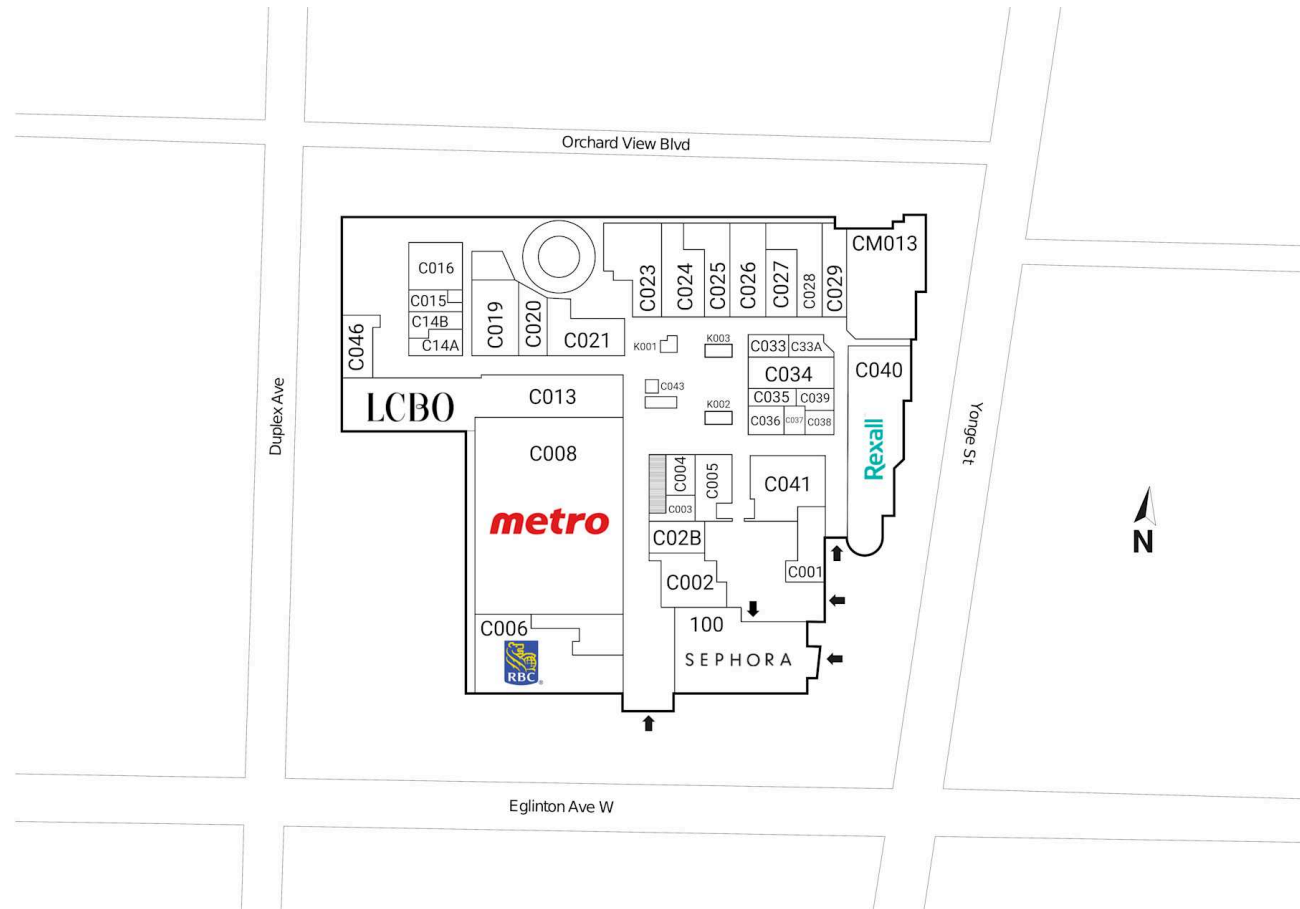

Yonge Eglinton Centre

Toronto, Ontario
20 Eglinton Ave.
West Yonge St. &
Eglinton Ave.

Ethan Yaphe
eyaphe@riocan.com
416-697-9623

Shadow Anchor

C001	Aroma	2,142 SF	C024	Carter's Osh Kosh	3,673 SF	C040	Rexall	7,729 SF
C002	YEC Postal Service	1,200 SF	C025	La Vie En Rose	2,825 SF	C041	Reitmans	3,718 SF
C003	Optika	700 SF	C026	Available	1,887 SF	C043	Available	64 SF
C004	Michael Hill Jeweller	796 SF	C027	Beauty First	1,227 SF	C046	Print Three	1,258 SF
C005	Blue Marine	1,928 SF	C028	Nails For You	2,000 SF	C14A	Centre Shoe Clinic	318 SF
C006	RBC Royal Bank	6,323 SF	C029	60 Minute Photo Lab	1,474 SF	C14B	Available	480 SF
C008	Metro	20,893 SF	C02B	Available	1,235 SF	C33A	Available	657 SF
C013	LCBO	10,248 SF	C033	Available	668 SF	CM013	Available	12,980 SF
C015	Available	615 SF	C034	Available	1,895 SF	K001	Mobile Klinik	100 SF
C016	Available	1,401 SF	C035	Trade Secrets	595 SF	K002	Zaza Espresso Bar	150 SF
C019	Available	2,577 SF	C036	Laura Secord	887 SF	K003	Telus	120 SF
C020	Freedom Mobile	1,558 SF	C037	Rococo Bags and Accessories	603 SF	100	Sephora	10,459 SF
C021	Mumuso	2,643 SF	C038	Cellular Point	400 SF			
C023	Best Buy Express	3,220 SF	C039	Nutrition Village	637 SF			

Yonge Eglinton Centre

Toronto, Ontario
20 Eglinton Ave.
West Yonge St. &
Eglinton Ave.

Ethan Yaphe
eyaphe@riocan.com
416-697-9623

Shadow Anchor

M009	Softron Tax	882 SF	M012	Fido	795 SF
M010	Available	1,850 SF	M013	Available	12,980 SF
M011	Booster Juice	183 SF	P000	Indigo	33,067 SF

Site Plan

Yonge Eglinton Centre

Toronto, Ontario
20 Eglinton Ave.
West Yonge St. &
Eglinton Ave.

Ethan Yaphe
eyaphe@riocan.com
416-697-9623

Shadow Anchor

FP00	Cineplex	54,000 SF	PL06	Pickle Barrel	11,659 SF
P000	Indigo	33,067 SF	PL07	Cineplex	16,320 SF
PL01	GoodLife Fitness	23,756 SF	PL4A	Altima Dental Centre	1,515 SF
PL02	Winners	13,065 SF	200	Winners	12,987 SF
PL04	Available	1,367 SF			