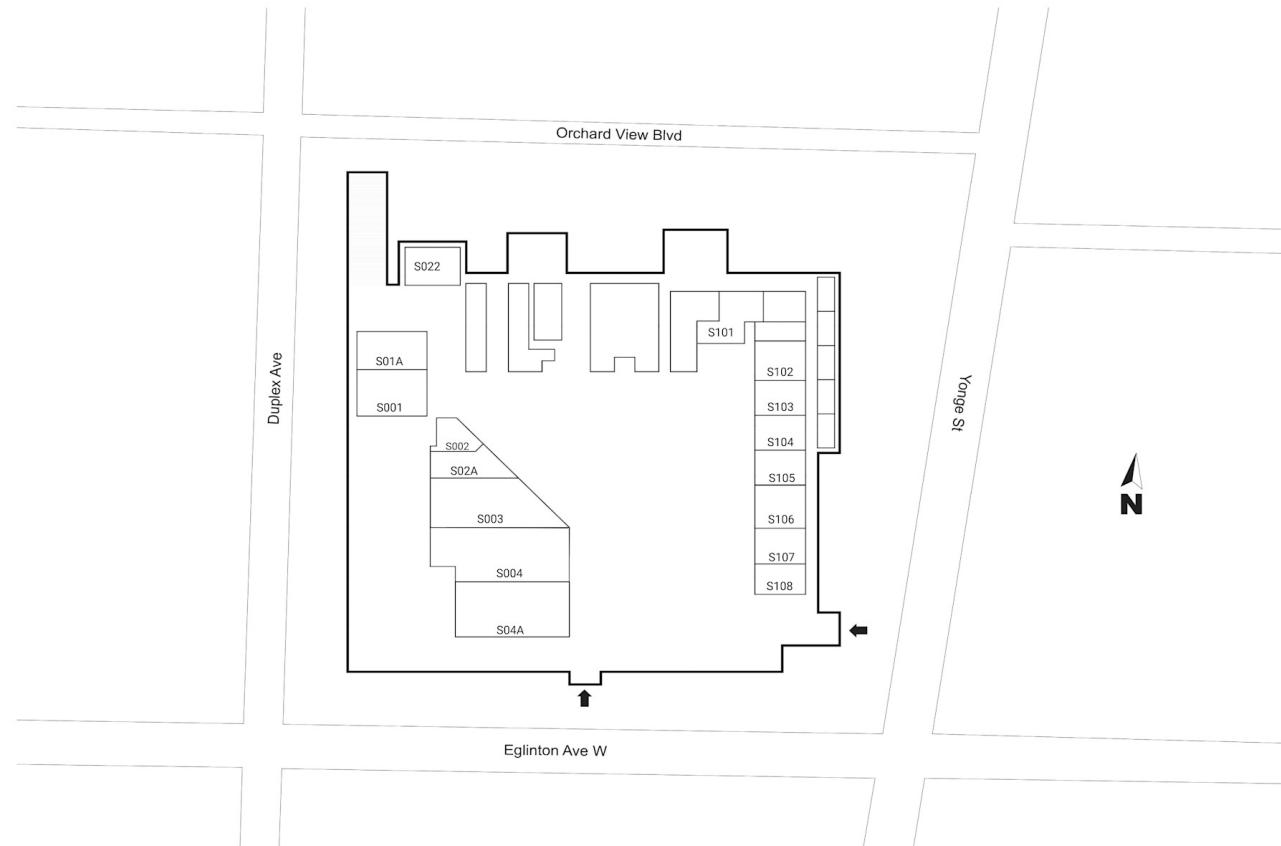

Yonge Eglinton Centre

Toronto, Ontario
20 Eglinton Ave.
West Yonge St. &
Eglinton Ave.

Ethan Yaphe
eyaphe@riocan.com
416-697-9623

Shadow Anchor

S001	TD	532 SF	S101	Subway	349 SF
S002	Isabella's Mochi Donut Boutique	250 SF	S102	Jimmy The Greek	319 SF
S003	Tim Hortons	1,097 SF	S103	Jerk King	315 SF
S004	Bun Appetit	880 SF	S104	A&W	315 SF
S01A	Real Fruit Bubble Tea	642 SF	S105	Pita Land	315 SF
S022	Ray Daniel Salon & Spa	498 SF	S106	Bourbon Street Grill	346 SF
S02A	Sushi Shop	243 SF	S107	California Thai	325 SF
S04A	Uncle Tetsu's Japanese Cheesecake	1,305 SF	S108	KFC	250 SF