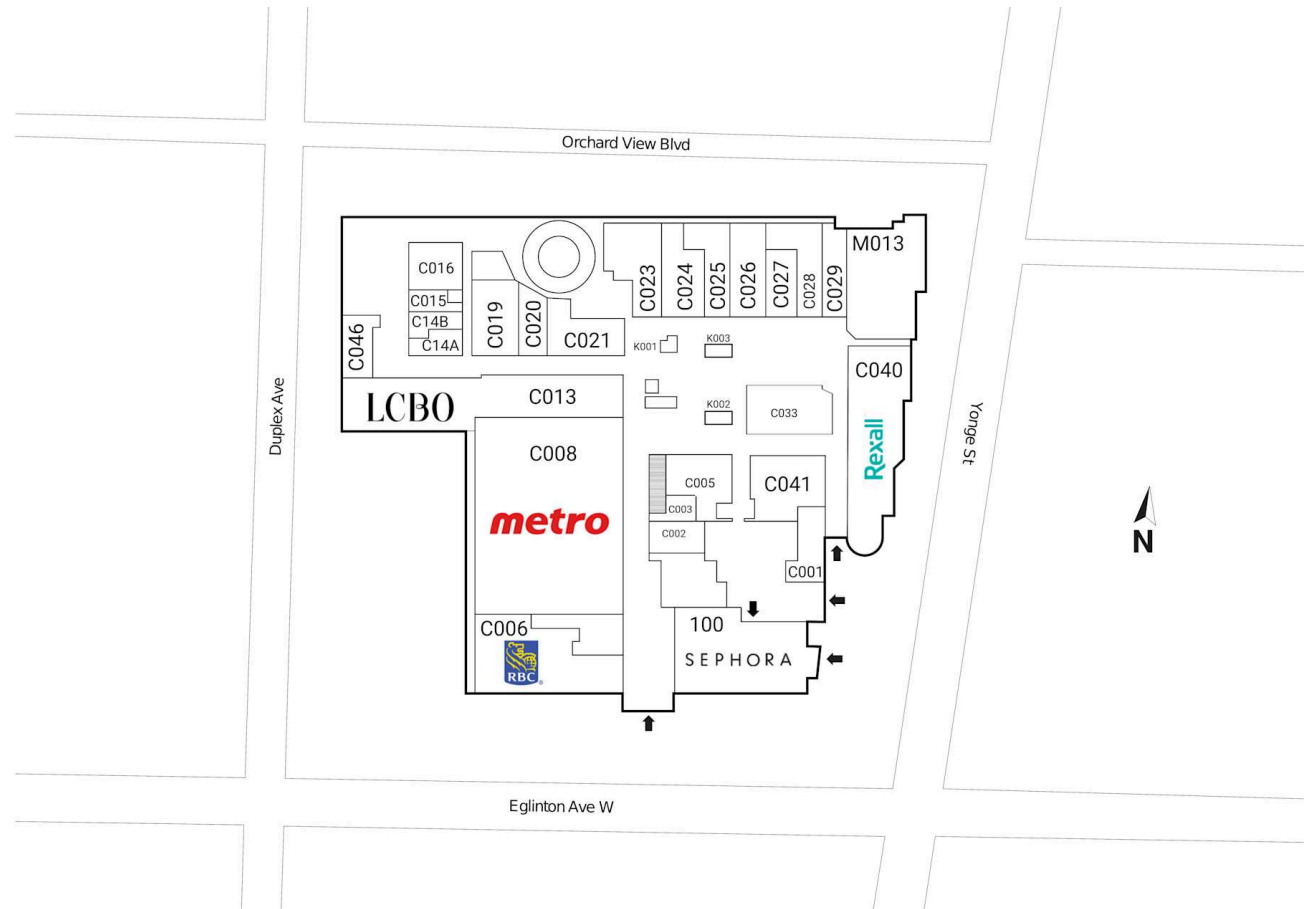

# Site Plan

## Yonge Eglinton Centre

Toronto, Ontario  
20 Eglinton Ave.  
West Yonge St. &  
Eglinton Ave.

Ethan Yaphe  
eyaphe@riocan.com  
416-697-9623

### Shadow Anchor

C001	Aroma	2,142 SF	C020	Available	1,558 SF	C040	Rexall	7,729 SF
C002	Available	1,235 SF	C021	Available	2,643 SF	C041	Reitmans	3,718 SF
C003	Optika	700 SF	C023	Best Buy Express	3,220 SF	C046	Print Three	1,258 SF
C005	Kiokii and...	2,724 SF	C024	Carter's Osh Kosh	3,673 SF	C14A	Centre Shoe Clinic	318 SF
C006	RBC Royal Bank	6,323 SF	C025	La Vie En Rose	2,825 SF	C14B	Available	480 SF
C008	Metro	20,893 SF	C026	Freedom Mobile	1,887 SF	K001	Mobile Klinik	100 SF
C013	LCBO	10,248 SF	C027	Beauty First	1,227 SF	K002	Zaza Espresso Bar	150 SF
C015	Available	615 SF	C028	Nails For You	2,000 SF	K003	Telus	120 SF
C016	Available	1,401 SF	C029	60 Minute Photo Lab	1,474 SF	M013	Leased Space	12,980 SF
C019	Available	2,577 SF	C033	Jump Plus	2,768 SF	100	Sephora	10,459 SF

### Shadow Anchor

S001	TD	532 SF	S101	Subway	349 SF
S002	Isabella's Mochi Donut Boutique	250 SF	S102	Jimmy The Greek	319 SF
S003	Tim Hortons	1,097 SF	S103	Jerk King	315 SF
S004	Bun Appetit	880 SF	S104	A&W	315 SF
S01A	Real Fruit Bubble Tea	642 SF	S105	Pita Land	315 SF
S022	Ray Daniel Salon & Spa	498 SF	S106	Bourbon Street Grill	346 SF
S02A	Sushi Shop	243 SF	S107	California Thai	325 SF
S04A	Uncle Tetsu's Japanese Cheesecake	1,305 SF	S108	KFC	250 SF