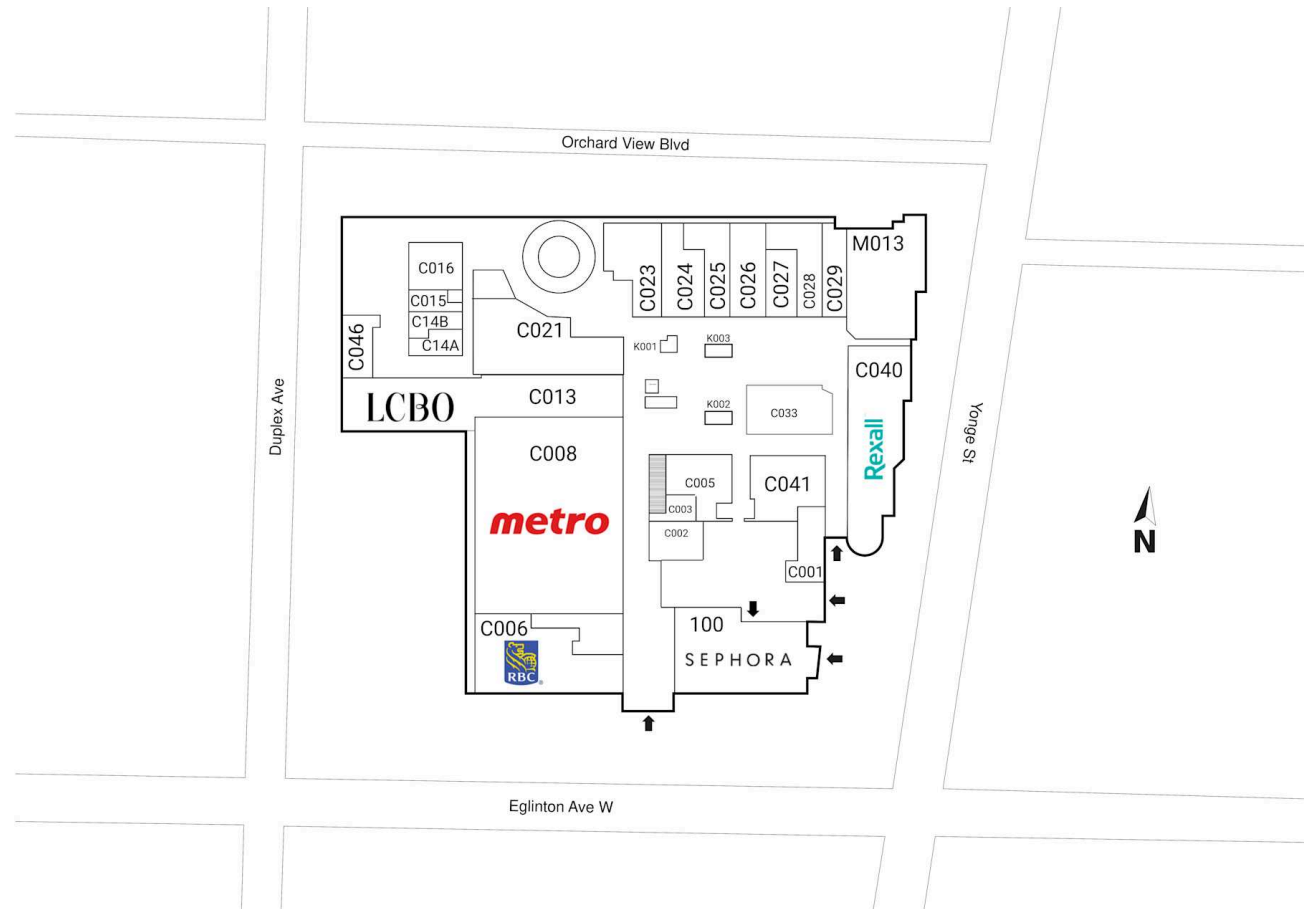

# Site Plan

## Yonge Eglinton Centre

Toronto, Ontario  
20 Eglinton Ave.  
West Yonge St. &  
Eglinton Ave.

Ethan Yaphe  
eyaphe@riocan.com  
416-697-9623

### Shadow Anchor

C001	Aroma	2,142 SF	C024	Carter's Osh Kosh	3,673 SF	C14B	Available	480 SF
C002	Available	1,900 SF	C025	La Vie En Rose	2,825 SF	K001	Mobile Klinik	100 SF
C003	Optika	700 SF	C026	Freedom Mobile	1,887 SF	K002	Zaza Espresso Bar	150 SF
C005	Kiokii	2,724 SF	C027	Beauty First	1,227 SF	K003	Telus	120 SF
C006	RBC Royal Bank	6,323 SF	C028	Nails For You	2,000 SF	K004	Lotto Centre	64 SF
C008	Metro	20,893 SF	C029	60 Minute Photo Lab	1,474 SF	M013	Leased Space	12,980 SF
C013	LCBO	10,248 SF	C033	Jump Plus	2,768 SF	100	Sephora	10,459 SF
C015	Available	615 SF	C040	Rexall	7,729 SF			
C016	Available	1,401 SF	C041	Reitmans	3,718 SF			
C021	LCBO Coming Soon	6,577 SF	C046	Print Three	1,258 SF			
C023	Best Buy Express	3,220 SF	C14A	Centre Shoe Clinic	318 SF			

### Shadow Anchor

S001	TD	532 SF	S101	Subway	349 SF
S002	Isabella's Mochi Donut Boutique	250 SF	S102	Jimmy The Greek	319 SF
S003	Tim Hortons	1,097 SF	S103	Jerk King	315 SF
S004	Bun Appetit	880 SF	S104	A&W	315 SF
S01A	Real Fruit Bubble Tea	642 SF	S105	Pita Land	315 SF
S022	Ray Daniel Salon & Spa	498 SF	S106	Bourbon Street Grill	346 SF
S02A	Sushi Shop	243 SF	S107	California Thai	325 SF
S04A	Uncle Tetsu's Japanese Cheesecake	1,305 SF	S108	KFC	250 SF