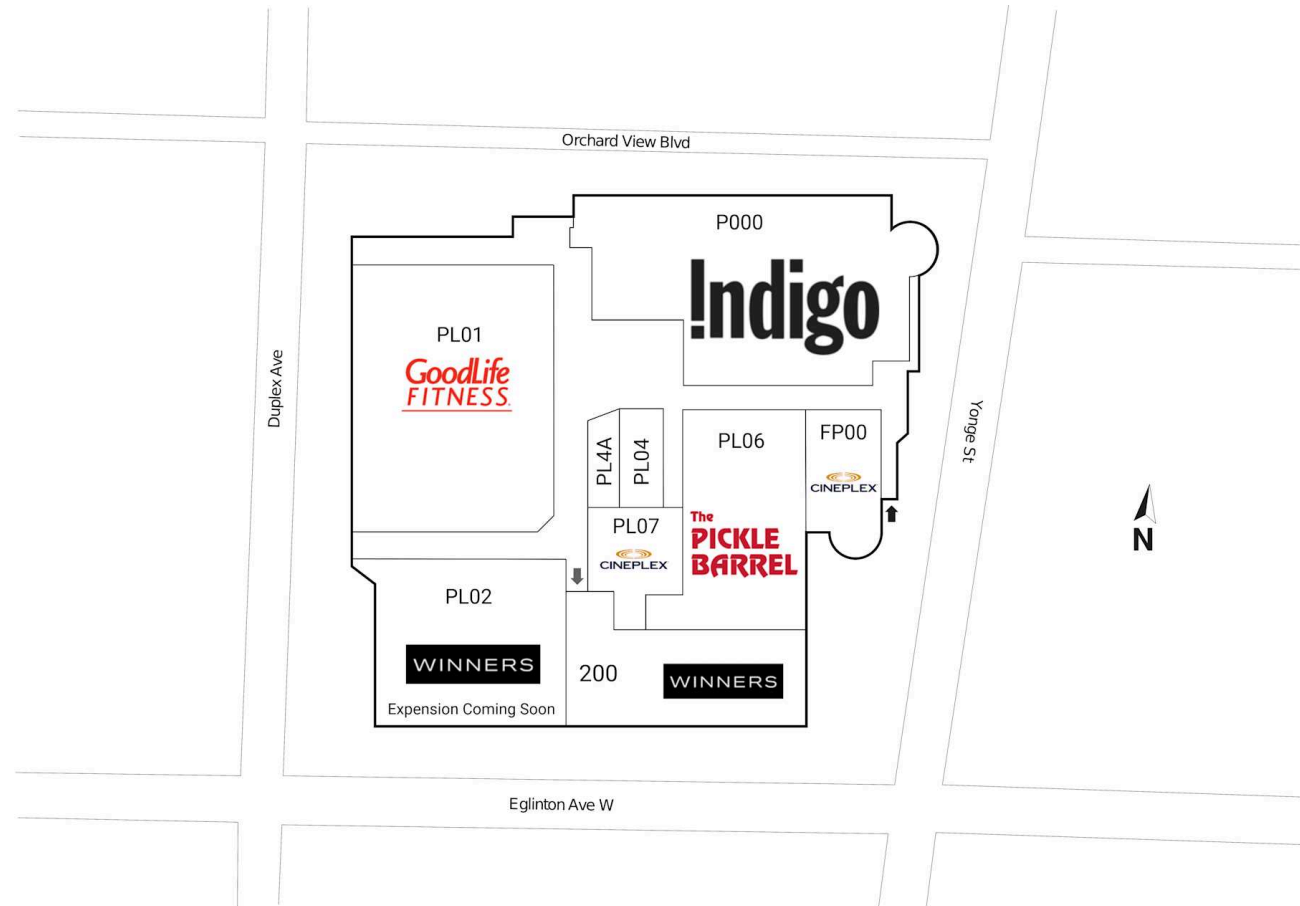

Site Plan

Yonge Eglinton Centre

Toronto, Ontario
20 Eglinton Ave.
West Yonge St. &
Eglinton Ave.

Ethan Yaphe
eyaphe@riocan.com
416-697-9623

Shadow Anchor

FP00	Cineplex	54,000 SF	PL06	Pickle Barrel	11,659 SF
P000	Indigo	33,067 SF	PL07	Cineplex	16,320 SF
PL01	GoodLife Fitness	23,756 SF	PL4A	Altima Dental Centre	1,515 SF
PL02	Winners	13,065 SF	200	Winners	12,987 SF
PL04	Available	1,367 SF