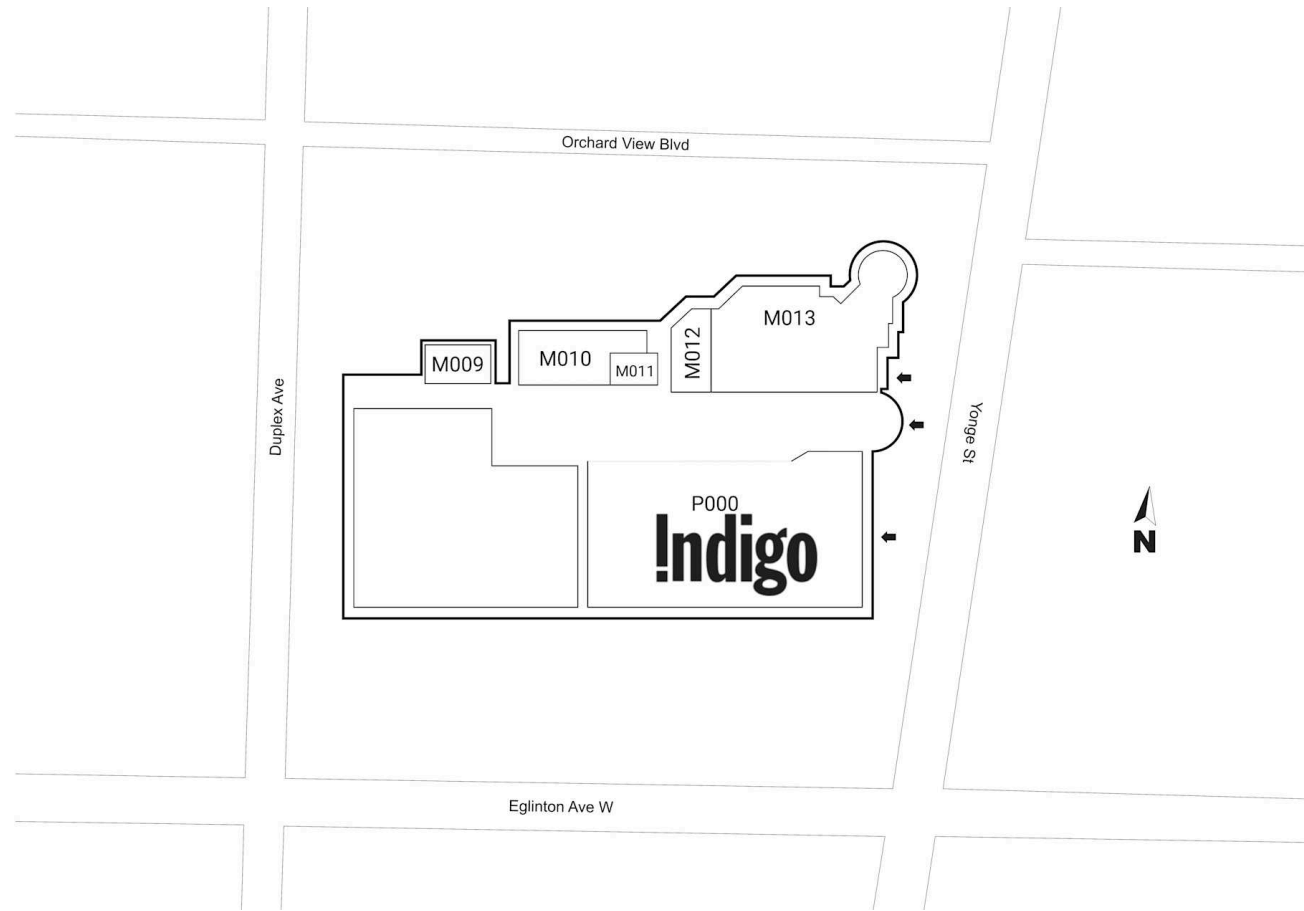

### Shadow Anchor

C001	Aroma	2,142 SF	C023	Best Buy Express	3,220 SF	C038	Cellular Point	400 SF
C002	YEC Postal Service	1,200 SF	C024	Carter's Osh Kosh	3,673 SF	C039	Nutrition Village	637 SF
C003	Optika	700 SF	C025	La Vie En Rose	2,825 SF	C040	Rexall	7,729 SF
C004	Michael Hill Jeweller	796 SF	C026	Available	1,887 SF	C041	Reitmans	3,718 SF
C005	Blue Marine	1,928 SF	C027	Beauty First	1,227 SF	C046	Print Three	1,258 SF
C006	RBC Royal Bank	6,323 SF	C028	Nails For You	2,000 SF	C14A	Centre Shoe Clinic	318 SF
C008	Metro	20,893 SF	C029	60 Minute Photo Lab	1,474 SF	C14B	Available	480 SF
C013	LCBO	10,248 SF	C02B	Available	1,235 SF	C33A	Available	657 SF
C015	Available	615 SF	C033	Available	668 SF	CM013	Available	12,980 SF
C016	Available	1,401 SF	C034	Available	1,895 SF	K001	Mobile Klinik	100 SF
C019	Available	2,577 SF	C035	Trade Secrets	595 SF	K002	Zaza Espresso Bar	150 SF
C020	Freedom Mobile	1,558 SF	C036	Laura Secord	887 SF	K003	Telus	120 SF
C021	Mumuso	2,643 SF	C037	Fuyoo Creations	603 SF	100	Sephora	10,459 SF

### Shadow Anchor

M009	Softron Tax	882 SF	M012	Fido	795 SF
M010	Available	1,850 SF	M013	Available	12,980 SF
M011	Booster Juice	183 SF	P000	Indigo	33,067 SF

### Shadow Anchor

S001	TD	532 SF	S101	Subway	349 SF
S002	Isabella's Mochi Donut Boutique	250 SF	S102	Jimmy The Greek	319 SF
S003	Tim Hortons	1,097 SF	S103	Jerk King	315 SF
S004	Bun Appetit	880 SF	S104	A&W	315 SF
S01A	Real Fruit Bubble Tea	642 SF	S105	Pita Land	315 SF
S022	Ray Daniel Salon & Spa	498 SF	S106	Bourbon Street Grill	346 SF
S02A	Sushi Shop	243 SF	S107	California Thai	325 SF
S04A	Uncle Tetsu's Japanese Cheesecake	1,305 SF	S108	KFC	250 SF