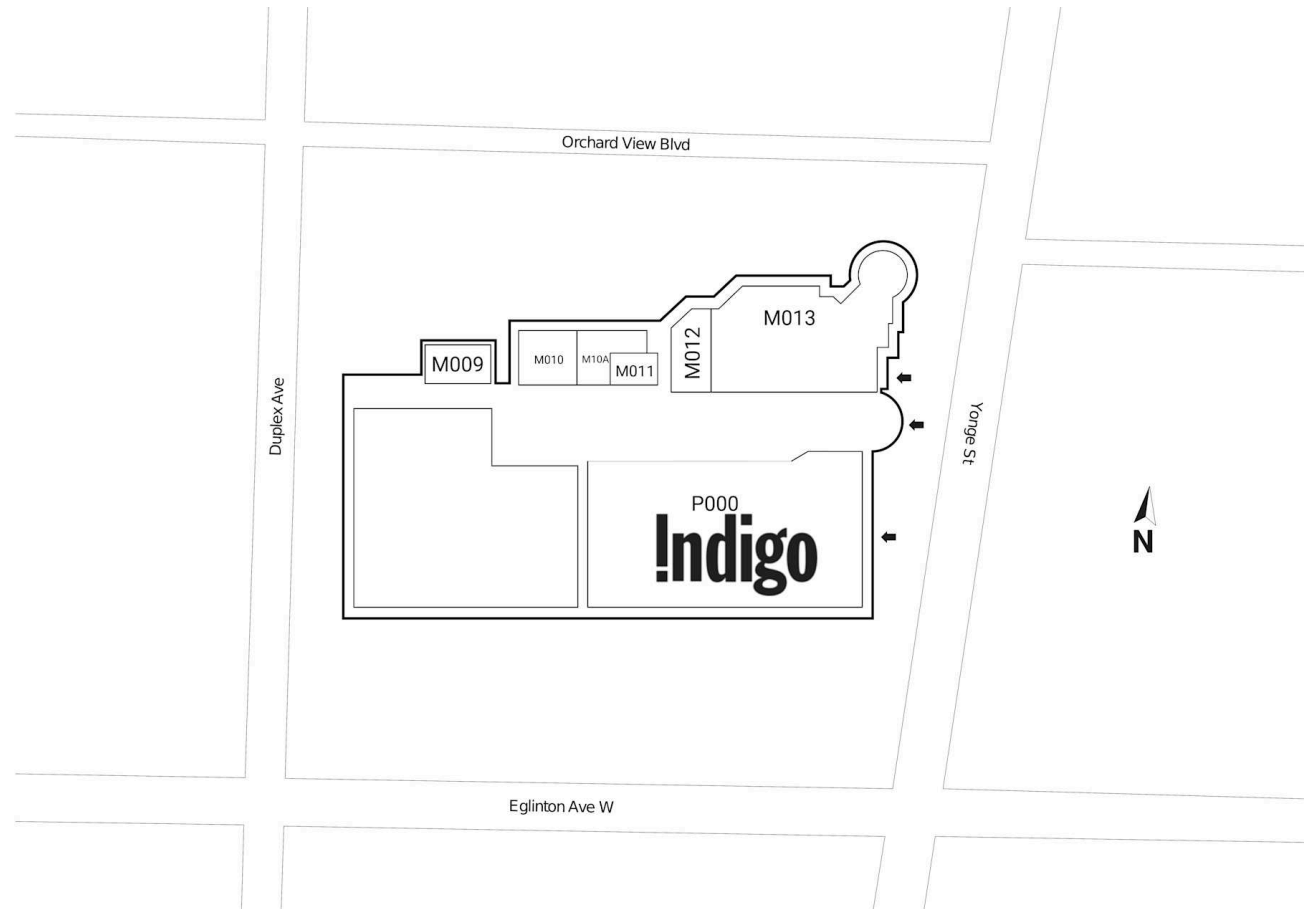

Yonge Eglinton Centre

Toronto, Ontario
20 Eglinton Ave.
West Yonge St. &
Eglinton Ave.

Ethan Yaphe
eyaphe@riocan.com
416-697-9623

Shadow Anchor

M009	Softron Tax	882 SF	M013	Available	12,980 SF
M010	Leased	967 SF	M10A	One Plant	883 SF
M011	Booster Juice	183 SF	P000	Indigo	33,067 SF
M012	Fido	795 SF