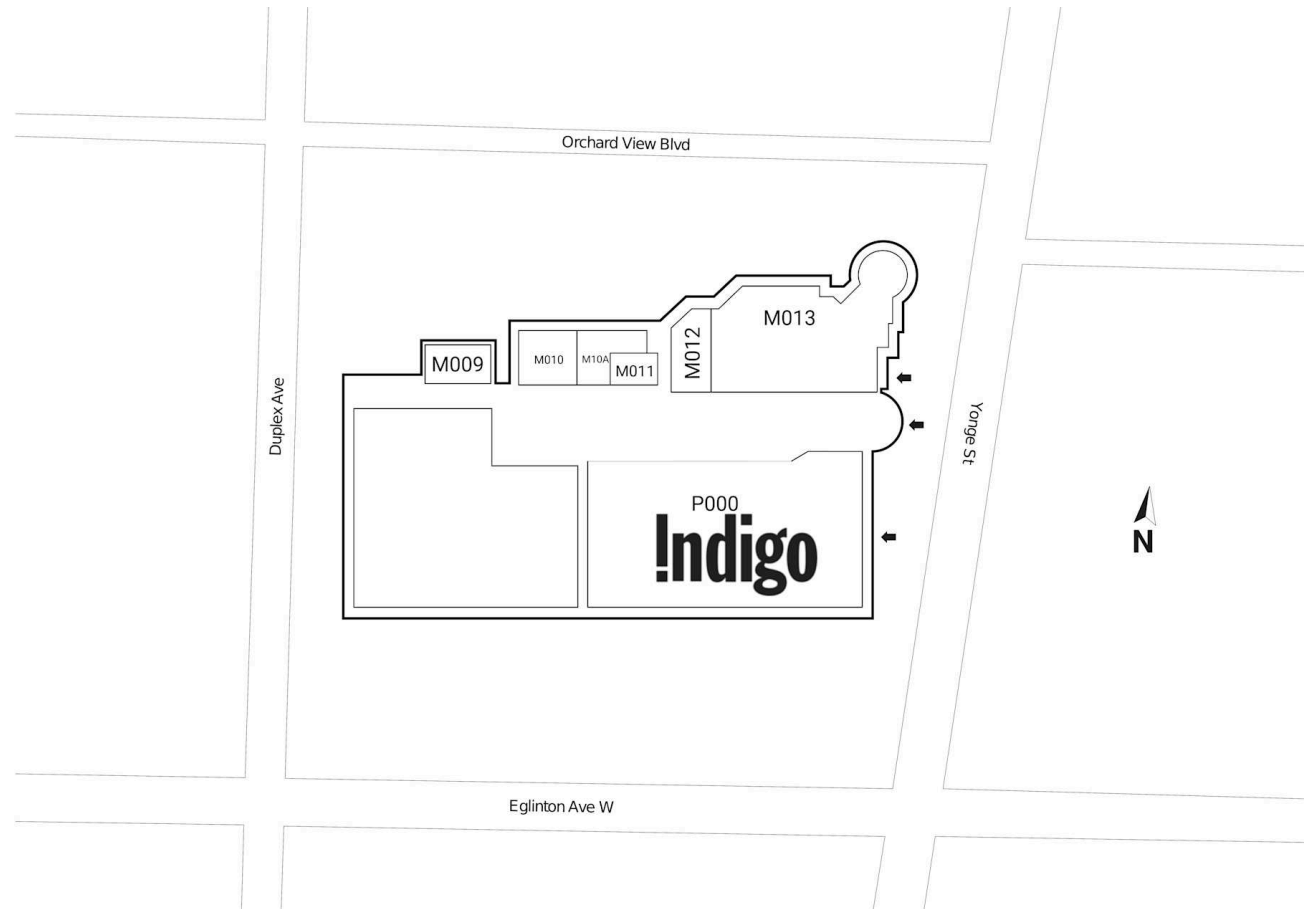

# Site Plan

### Shadow Anchor

C001	Aroma	2,142 SF	C020	Available	1,558 SF	C040	Rexall	7,729 SF
C002	Available	1,235 SF	C021	Available	2,643 SF	C041	Reitmans	3,718 SF
C003	Optika	700 SF	C023	Best Buy Express	3,220 SF	C046	Print Three	1,258 SF
C005	Kiokii and...	2,724 SF	C024	Carter's Osh Kosh	3,673 SF	C14A	Centre Shoe Clinic	318 SF
C006	RBC Royal Bank	6,323 SF	C025	La Vie En Rose	2,825 SF	C14B	Available	480 SF
C008	Metro	20,893 SF	C026	Freedom Mobile	1,887 SF	K001	Mobile Klinik	100 SF
C013	LCBO	10,248 SF	C027	Beauty First	1,227 SF	K002	Zaza Espresso Bar	150 SF
C015	Available	615 SF	C028	Nails For You	2,000 SF	K003	Telus	120 SF
C016	Available	1,401 SF	C029	60 Minute Photo Lab	1,474 SF	M013	Leased Space	12,980 SF
C019	Available	2,577 SF	C033	Jump Plus	2,768 SF	100	Sephora	10,459 SF

### Shadow Anchor

M009	Softron Tax	882 SF	M013	Available	12,980 SF
M010	Leased	967 SF	M10A	Available	883 SF
M011	Booster Juice	183 SF	P000	Indigo	33,067 SF
M012	Fido	795 SF			