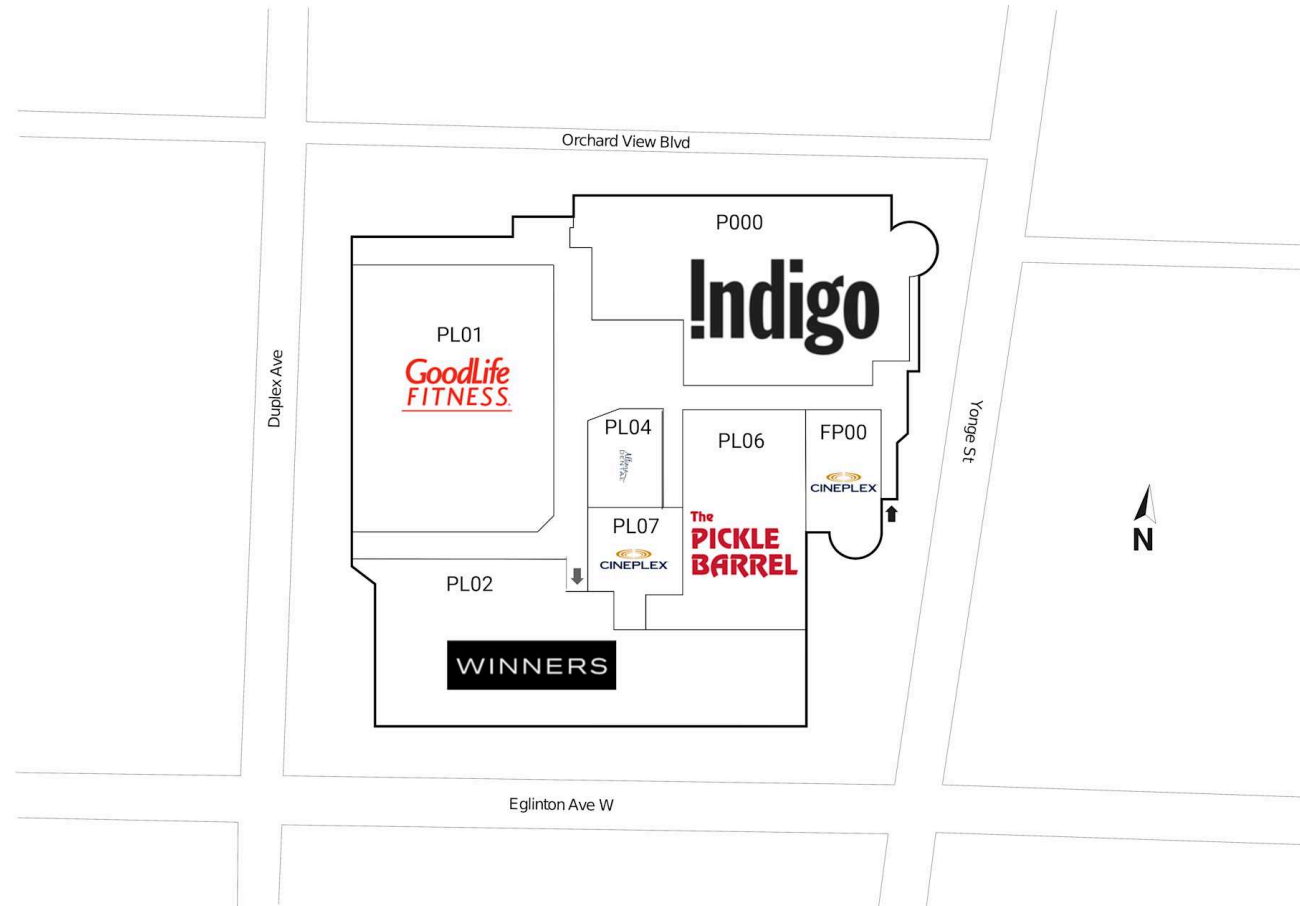

### Shadow Anchor

C001	Aroma	2,142 SF	C024	Carter's Osh Kosh	3,673 SF	C14B	Available	480 SF
C002	Available	1,900 SF	C025	La Vie En Rose	2,825 SF	K001	Mobile Klinik	100 SF
C003	Optika	700 SF	C026	Freedom Mobile	1,887 SF	K002	Zaza Espresso Bar	150 SF
C005	Kiokii	2,724 SF	C027	Beauty First	1,227 SF	K003	Telus	120 SF
C006	RBC Royal Bank	6,323 SF	C028	Nails For You	2,000 SF	K004	Lotto Centre	64 SF
C008	Metro	20,893 SF	C029	60 Minute Photo Lab	1,474 SF	M013	Leased Space	12,980 SF
C013	LCBO	10,248 SF	C033	Jump Plus	2,768 SF	100	Sephora	10,459 SF
C015	Available	615 SF	C040	Rexall	7,729 SF			
C016	Available	1,401 SF	C041	Reitmans	3,718 SF			
C021	LCBO Coming Soon	6,577 SF	C046	Print Three	1,258 SF			
C023	Best Buy Express	3,220 SF	C14A	Centre Shoe Clinic	318 SF			

### Shadow Anchor

M009	Softron Tax	882 SF	M013	Available	12,980 SF
M010	Leased	967 SF	M10A	One Plant	883 SF
M011	Booster Juice	183 SF	P000	Indigo	33,067 SF
M012	Fido	795 SF			

### Shadow Anchor

FP00	Cineplex	54,000 SF	PL04	Altima Dental Centre	2,882 SF
P000	Indigo	33,067 SF	PL06	Pickle Barrel	11,659 SF
PL01	GoodLife Fitness	23,756 SF	PL07	Cineplex	16,320 SF
PL02	Winners	24,717 SF			

### Shadow Anchor

S001	TD	532 SF	S101	Subway	349 SF
S002	Isabella's Mochi Donut Boutique	250 SF	S102	Jimmy The Greek	319 SF
S003	Tim Hortons	1,097 SF	S103	Jerk King	315 SF
S004	Bun Appetit	880 SF	S104	A&W	315 SF
S01A	Real Fruit Bubble Tea	642 SF	S105	Pita Land	315 SF
S022	Ray Daniel Salon & Spa	498 SF	S106	Bourbon Street Grill	346 SF
S02A	Sushi Shop	243 SF	S107	California Thai	325 SF
S04A	Uncle Tetsu's Japanese Cheesecake	1,305 SF	S108	KFC	250 SF