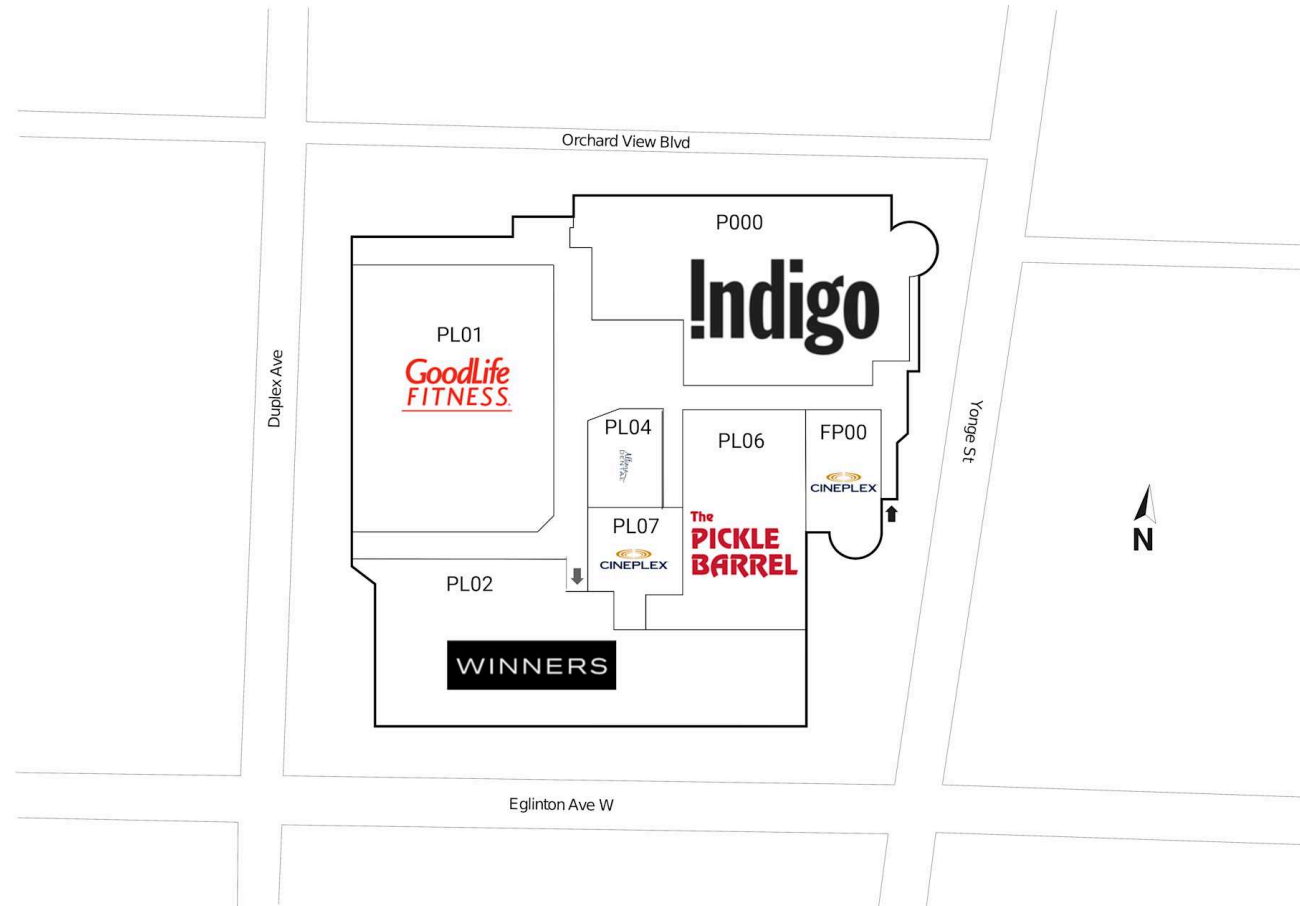

### Shadow Anchor

C001	Aroma	2,142 SF	C020	Available	1,558 SF	C040	Rexall	7,729 SF
C002	Available	1,235 SF	C021	Available	2,643 SF	C041	Reitmans	3,718 SF
C003	Optika	700 SF	C023	Best Buy Express	3,220 SF	C046	Print Three	1,258 SF
C005	Kiokii and...	2,724 SF	C024	Carter's Osh Kosh	3,673 SF	C14A	Centre Shoe Clinic	318 SF
C006	RBC Royal Bank	6,323 SF	C025	La Vie En Rose	2,825 SF	C14B	Available	480 SF
C008	Metro	20,893 SF	C026	Freedom Mobile	1,887 SF	K001	Mobile Klinik	100 SF
C013	LCBO	10,248 SF	C027	Beauty First	1,227 SF	K002	Zaza Espresso Bar	150 SF
C015	Available	615 SF	C028	Nails For You	2,000 SF	K003	Telus	120 SF
C016	Available	1,401 SF	C029	60 Minute Photo Lab	1,474 SF	M013	Leased Space	12,980 SF
C019	Available	2,577 SF	C033	Jump Plus	2,768 SF	100	Sephora	10,459 SF

### Shadow Anchor

M009	Softron Tax	882 SF	M013	Available	12,980 SF
M010	Leased	967 SF	M10A	Available	883 SF
M011	Booster Juice	183 SF	P000	Indigo	33,067 SF
M012	Fido	795 SF			

### Shadow Anchor

FP00	Cineplex	54,000 SF	PL04	Altima Dental Centre	2,882 SF
P000	Indigo	33,067 SF	PL06	Pickle Barrel	11,659 SF
PL01	GoodLife Fitness	23,756 SF	PL07	Cineplex	16,320 SF
PL02	Winners	24,717 SF			

### Shadow Anchor

S001	TD	532 SF	S101	Subway	349 SF
S002	Isabella's Mochi Donut Boutique	250 SF	S102	Jimmy The Greek	319 SF
S003	Tim Hortons	1,097 SF	S103	Jerk King	315 SF
S004	Bun Appetit	880 SF	S104	A&W	315 SF
S01A	Real Fruit Bubble Tea	642 SF	S105	Pita Land	315 SF
S022	Ray Daniel Salon & Spa	498 SF	S106	Bourbon Street Grill	346 SF
S02A	Sushi Shop	243 SF	S107	California Thai	325 SF
S04A	Uncle Tetsu's Japanese Cheesecake	1,305 SF	S108	KFC	250 SF