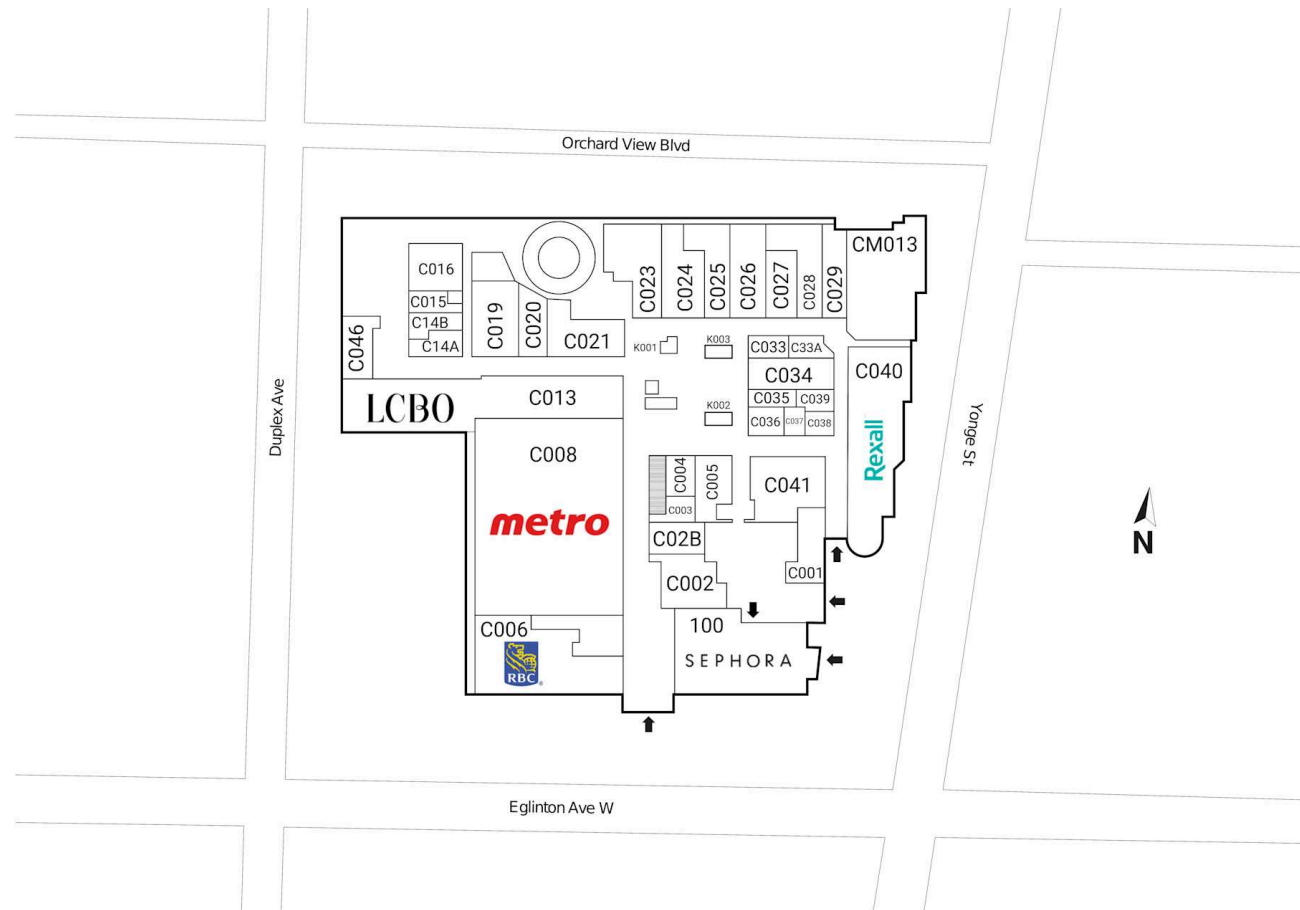

## Yonge Eglinton Centre

Toronto, Ontario  
20 Eglinton Ave.  
West Yonge St. &  
Eglinton Ave.

Ethan Yaphe  
eyaphe@riocan.com  
416-697-9623

### Shadow Anchor

C001	Aroma	2,142 SF	C023	Best Buy Express	3,220 SF	C038	Cellular Point	400 SF
C002	YEC Postal Service	1,200 SF	C024	Carter's Osh Kosh	3,673 SF	C039	Nutrition Village	637 SF
C003	Optika	700 SF	C025	La Vie En Rose	2,825 SF	C040	Rexall	7,729 SF
C004	Michael Hill Jeweller	796 SF	C026	Available	1,887 SF	C041	Reitmans	3,718 SF
C005	Blue Marine	1,928 SF	C027	Beauty First	1,227 SF	C046	Print Three	1,258 SF
C006	RBC Royal Bank	6,323 SF	C028	Nails For You	2,000 SF	C14A	Centre Shoe Clinic	318 SF
C008	Metro	20,893 SF	C029	60 Minute Photo Lab	1,474 SF	C14B	Available	480 SF
C013	LCBO	10,248 SF	C02B	Available	1,235 SF	C33A	Available	657 SF
C015	Available	615 SF	C033	Available	668 SF	CM013	Available	12,980 SF
C016	Available	1,401 SF	C034	Available	1,895 SF	K001	Mobile Klinik	100 SF
C019	Available	2,577 SF	C035	Trade Secrets	595 SF	K002	Zaza Espresso Bar	150 SF
C020	Freedom Mobile	1,558 SF	C036	Laura Secord	887 SF	K003	Telus	120 SF
C021	Mumuso	2,643 SF	C037	Fuyoo Creations	603 SF	100	Sephora	10,459 SF

### Shadow Anchor

M009	Softron Tax	882 SF	M012	Fido	795 SF
M010	Available	1,850 SF	M013	Available	12,980 SF
M011	Booster Juice	183 SF	P000	Indigo	33,067 SF

### Shadow Anchor

S001	TD	532 SF	S101	Subway	349 SF
S002	Isabella's Mochi Donut Boutique	250 SF	S102	Jimmy The Greek	319 SF
S003	Tim Hortons	1,097 SF	S103	Jerk King	315 SF
S004	Bun Appetit	880 SF	S104	A&W	315 SF
S01A	Real Fruit Bubble Tea	642 SF	S105	Pita Land	315 SF
S022	Ray Daniel Salon & Spa	498 SF	S106	Bourbon Street Grill	346 SF
S02A	Sushi Shop	243 SF	S107	California Thai	325 SF
S04A	Uncle Tetsu's Japanese Cheesecake	1,305 SF	S108	KFC	250 SF