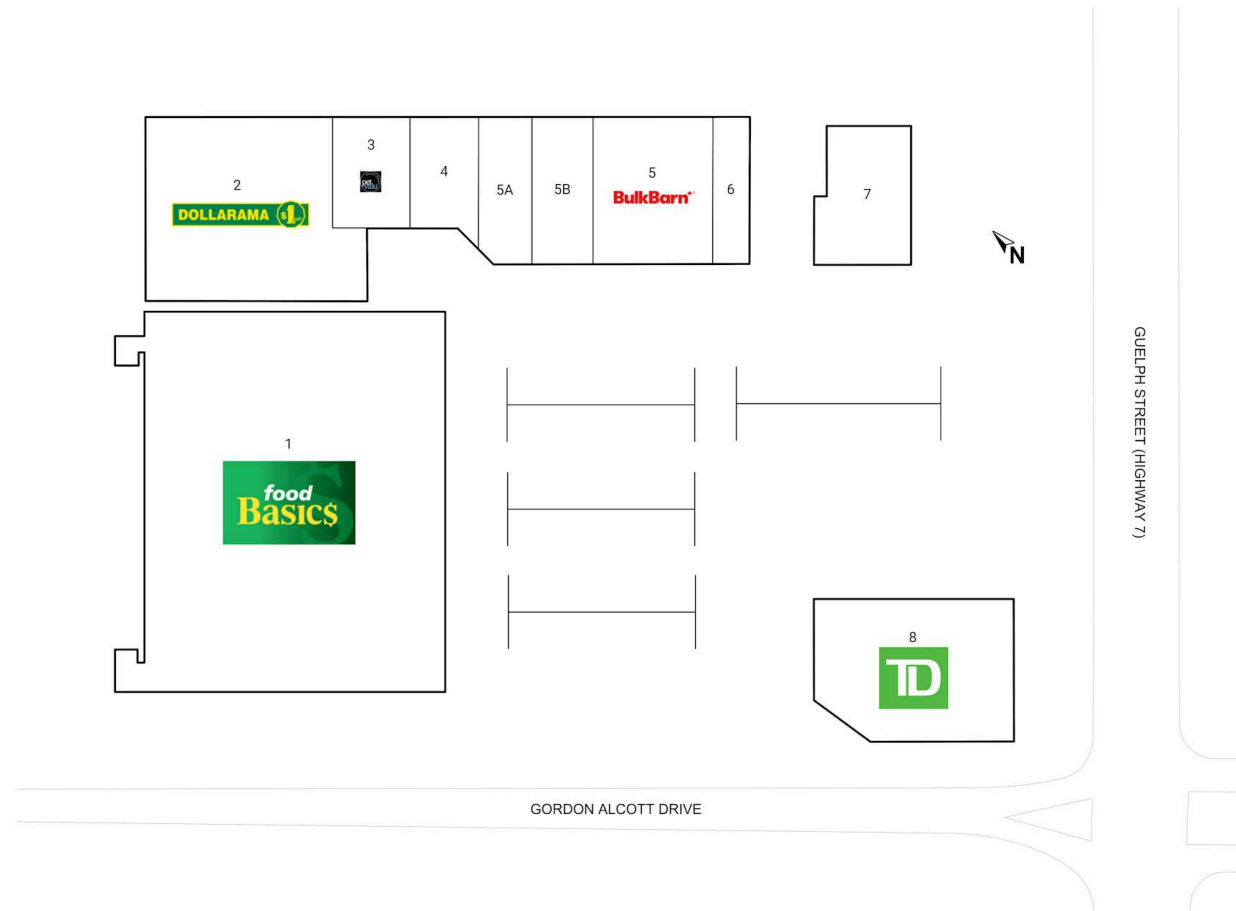

Site Plan

Halton Hills Shopping Centre

Halton Hills, Ontario
235 Guelph St

■ Shadow Anchor

1	Food Basics	33,308 SF	5A	Halton Region Adult Day Program	2,020 SF
2	Dollarama	10,970 SF	5B	One Plant	3,058 SF
3	Pet Valu	2,400 SF	6	Pita Pit	1,080 SF
4	VPI Inc.	2,463 SF	7	Symposium Cafe	2,731 SF
5	Bulk Barn	5,000 SF	8	TD	5,000 SF