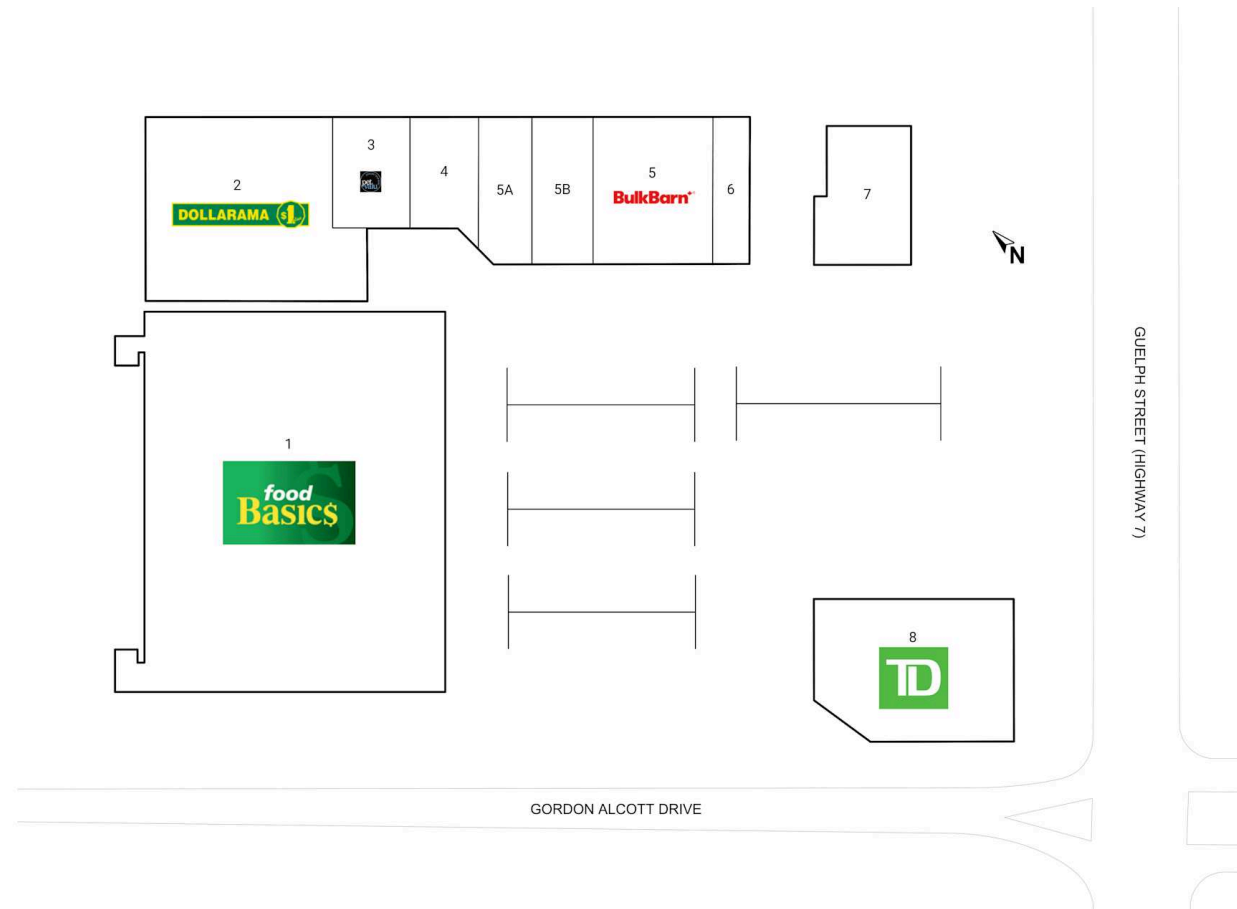

## Halton Hills Shopping Centre

Halton Hills, Ontario  
235 Guelph St

Matthew McDowell  
mmcdowell@riocan.com  
647- 502-7413

 **Shadow Anchor**

1	Food Basics	33,308 SF	5A	Halton Region Adult Day Program	2,020 SF
2	Dollarama	10,970 SF	5B	One Plant	3,058 SF
3	Pet Valu	2,400 SF	6	Pita Pit	1,080 SF
4	VPI Inc.	2,463 SF	7	Symposium Cafe	2,731 SF
5	Bulk Barn	5,000 SF	8	TD	5,000 SF