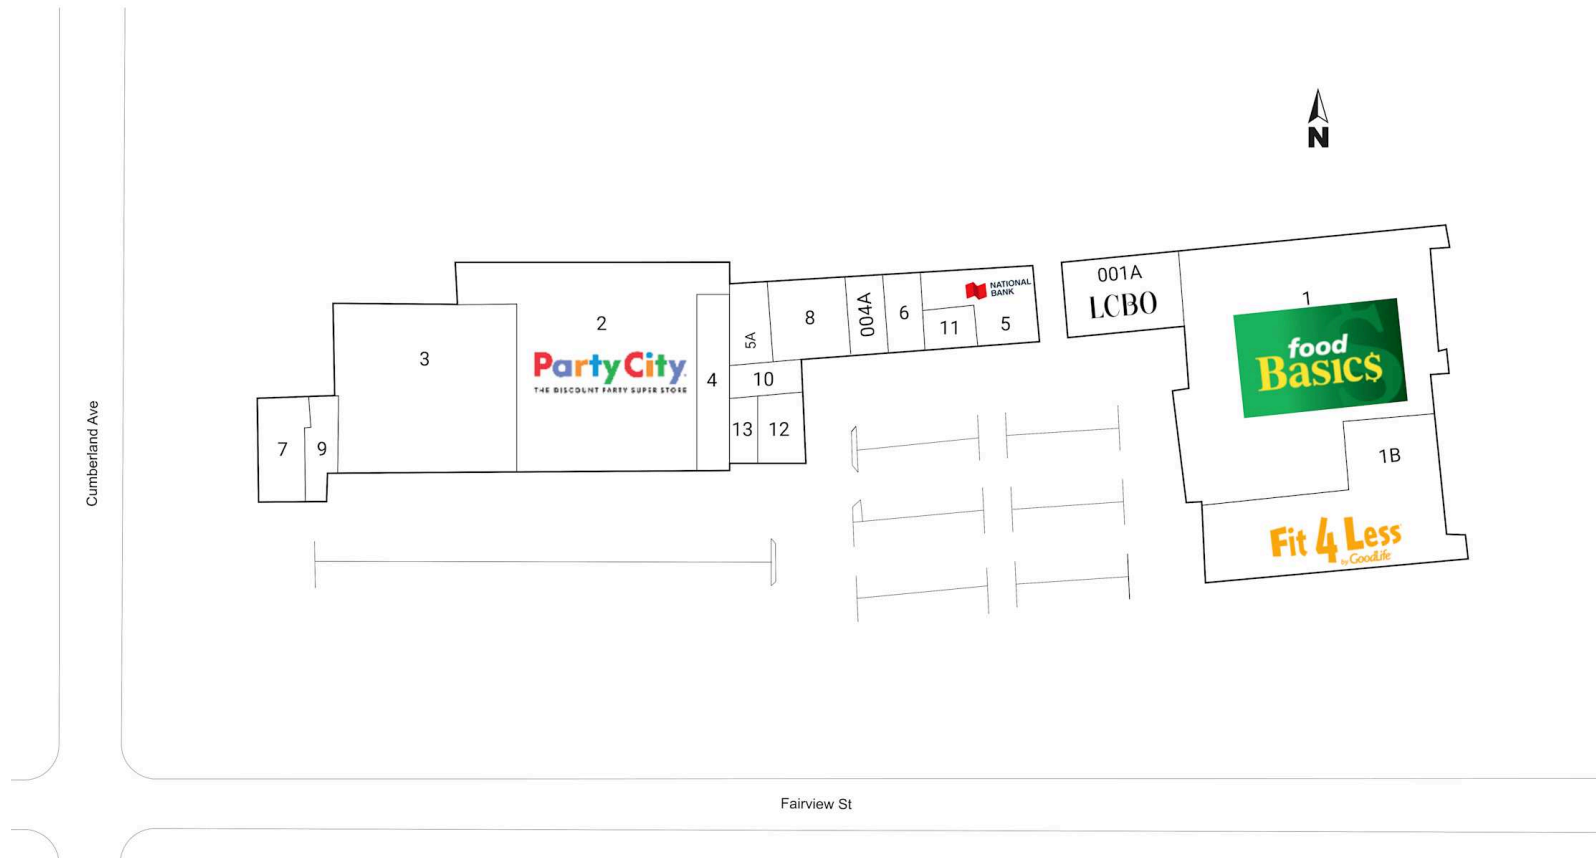

Site Plan

RioCan Woodview Place

Burlington, Ontario
3295 Fairview
Street

■ **Shadow Anchor**

001A	LCBO	10,360 SF	6	Jeera Truly Indian	2,453 SF
1	Food Basics	45,268 SF	7	Burger King	3,143 SF
1B	Fit 4 Less	20,000 SF	8	Pur & Simple	3,038 SF
2	Party City	22,809 SF	9	Wild Wing	2,131 SF
3	Mission Thrift Store	18,943 SF	10	Nails For You	1,366 SF
004A	Spiritleaf	1,200 SF	11	Pita Pit	1,358 SF
4	Moores	6,568 SF	12	Beauty Supply Outlet	2,106 SF
5	National Bank Of Canada	3,488 SF	13	The Vac Connection	1,170 SF
5A	Available	2,259 SF			