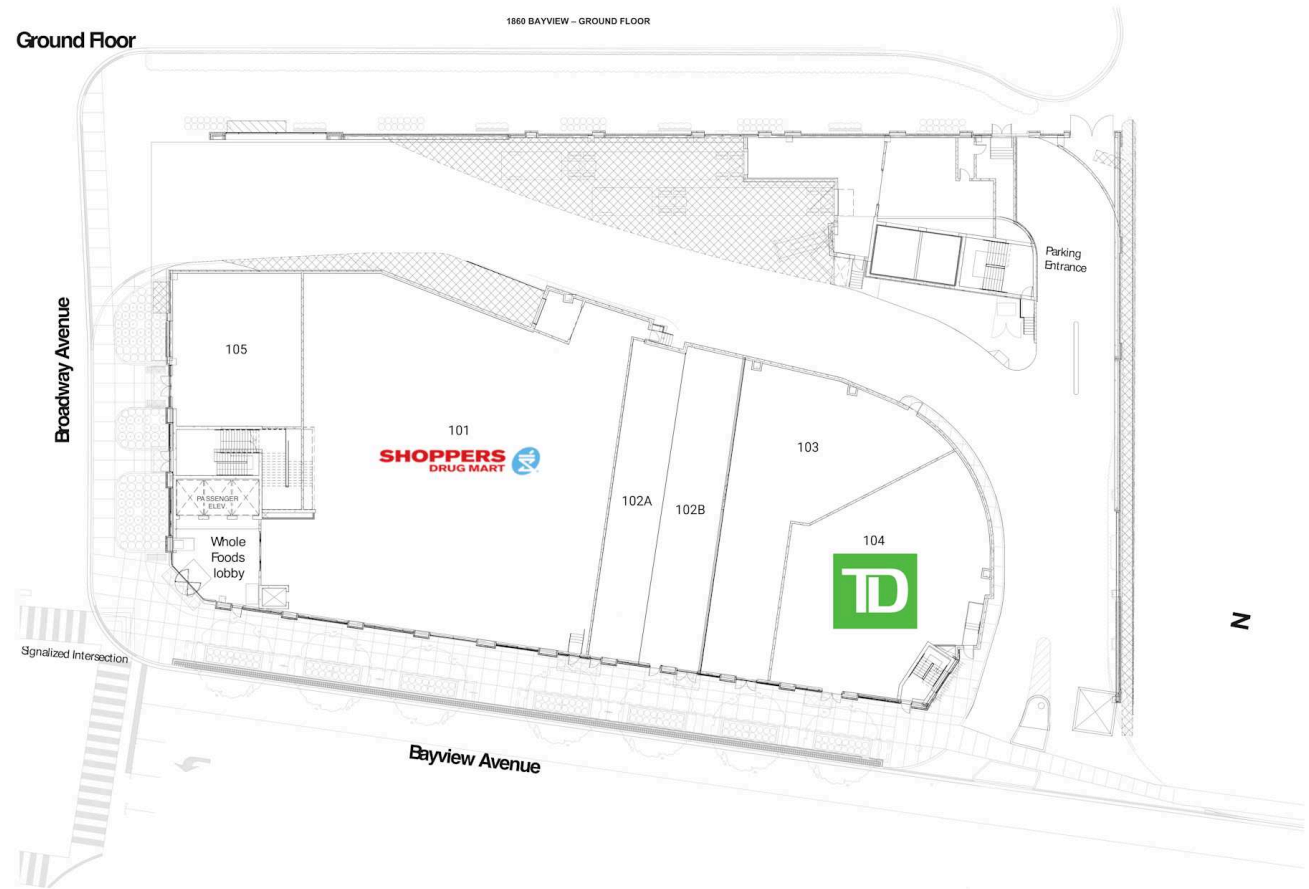

Site Plan

1860 Bayview

Toronto, Ontario
1860 Bayview Avenue

■ Shadow Anchor

101	Shoppers Drug Mart	10,518 SF	103	Cyclebar	3,008 SF
102A	Bioped	1,816 SF	104	TD	3,704 SF
102B	Lifelabs	1,813 SF	105	Country Dental	1,895 SF

Site Plan

**1860
Bayview**

Toronto, Ontario
1860 Bayview
Avenue

■ **Shadow Anchor**

1 Whole Foods Market

47,540 SF