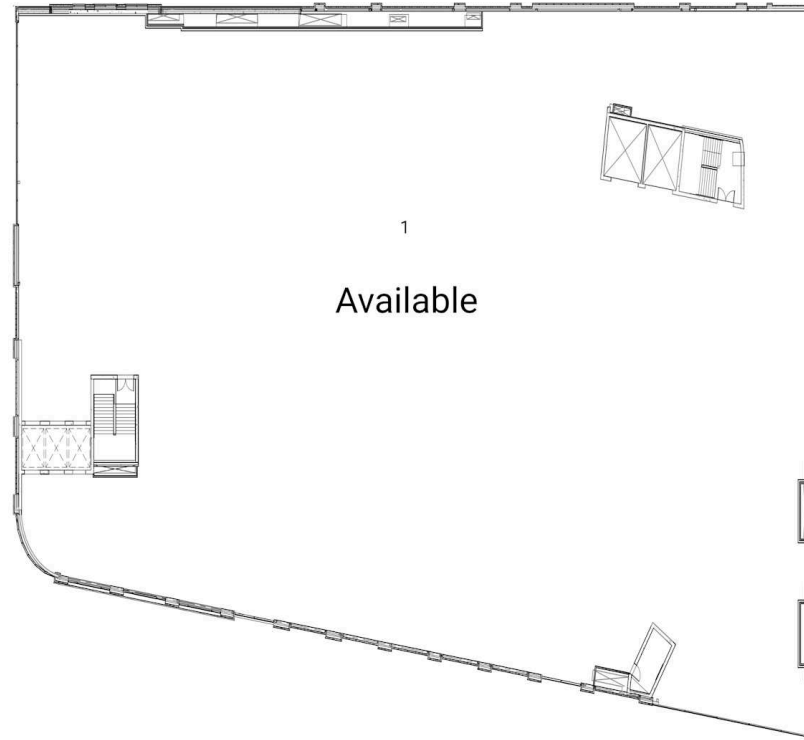

Site Plan

1860 Bayview

Toronto, Ontario
1860 Bayview Avenue

Ethan Yaphe
eyaphe@riocan.com
416-697-9623

■ Shadow Anchor

101	Shoppers Drug Mart	10,518 SF	103	Cyclebar	3,008 SF
102A	Bioped	1,816 SF	104	TD	3,704 SF
102B	Lifelabs	1,813 SF	105	Country Dental	1,895 SF

Site Plan

1860 Bayview

Toronto, Ontario
1860 Bayview
Avenue

Ethan Yaphe
eyaphe@riocan.com
416-697-9623

Second Floor

■ Shadow Anchor

1

Available

47,540 SF