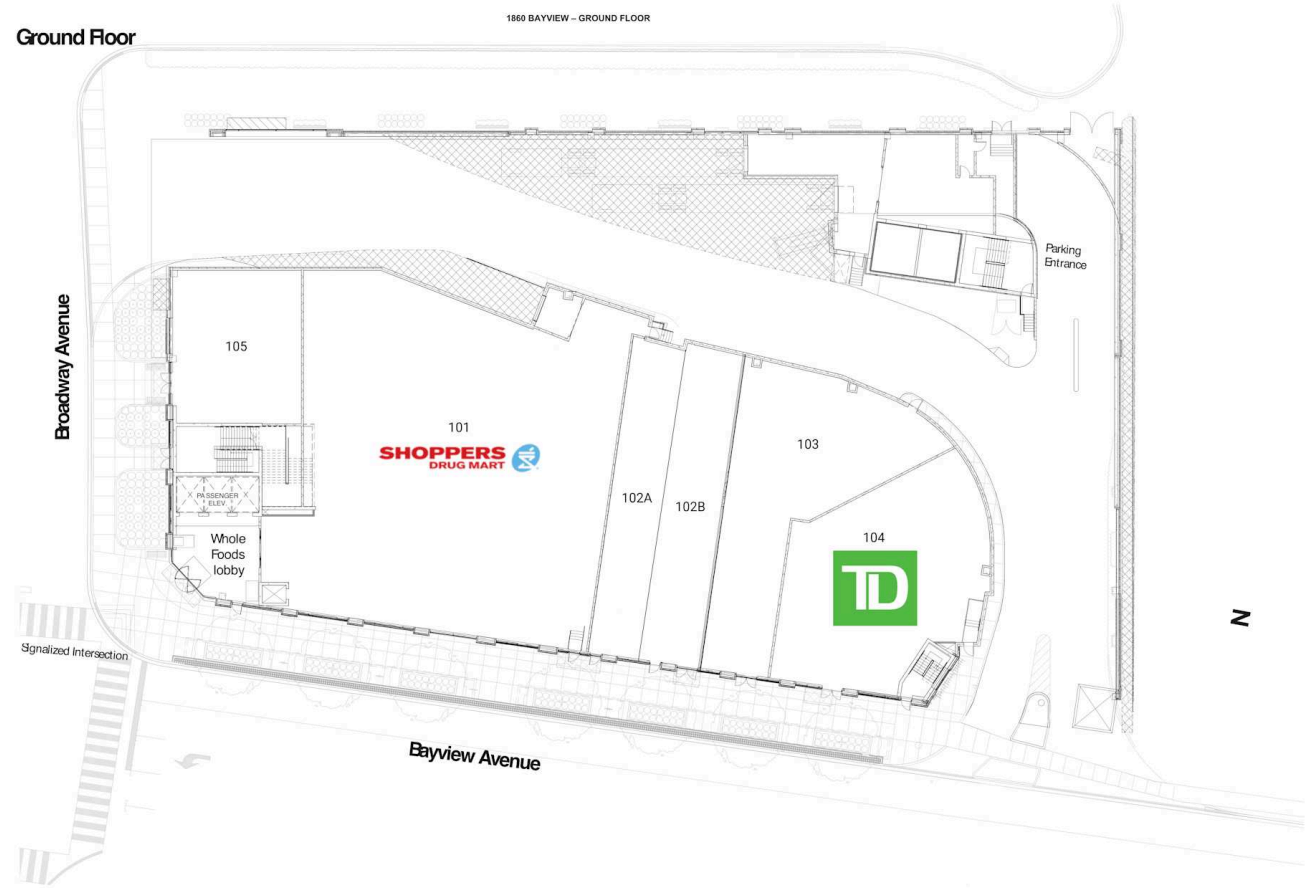

Site Plan

1860 Bayview

Toronto, Ontario
1860 Bayview Avenue

Ryan Ramlal
rramlal@riocan.com
647-253-4960

■ Shadow Anchor

101	Shoppers Drug Mart	10,518 SF	103	Cyclebar	3,008 SF
102A	Bioped	1,816 SF	104	TD	3,704 SF
102B	Lifelabs	1,813 SF	105	Country Dental	1,895 SF

Site Plan

1860 Bayview

Toronto, Ontario
1860 Bayview
Avenue

Ryan Ramlal
rramlal@riocan.com
647-253-4960

Second Floor

■ Shadow Anchor

1

Whole Foods Market

47,540 SF