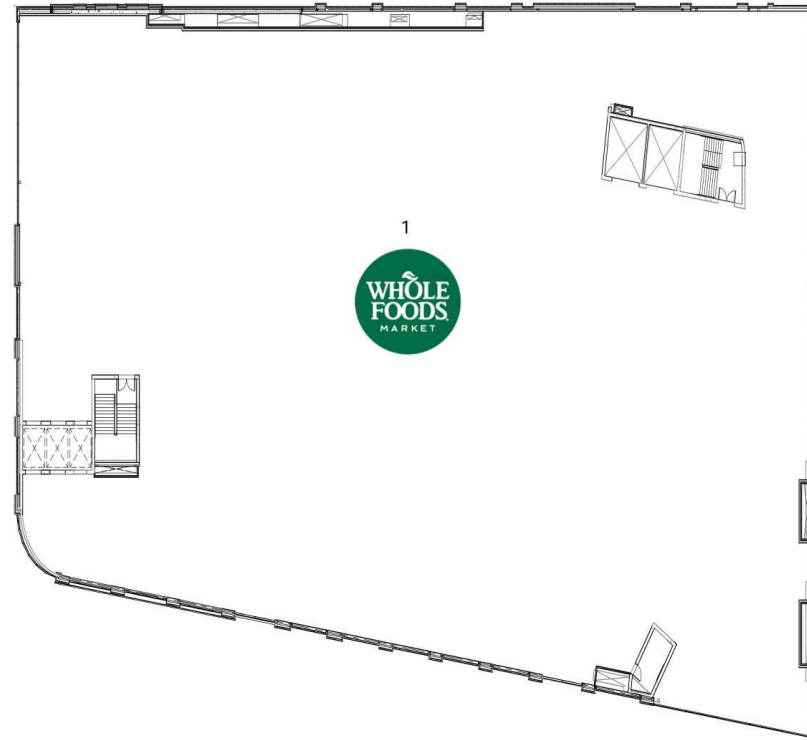

Site Plan

1860 Bayview

Toronto, Ontario
1860 Bayview Avenue

Ryan Ramlal
rramlal@riocan.com
647-253-4960

■ Shadow Anchor

| | | | | | |
|------|--------------------|-----------|-----|----------------|----------|
| 101 | Shoppers Drug Mart | 10,518 SF | 103 | Cyclebar | 3,008 SF |
| 102A | Bioped | 1,816 SF | 104 | TD | 3,704 SF |
| 102B | Lifelabs | 1,813 SF | 105 | Country Dental | 1,895 SF |

1860 Bayview

Toronto, Ontario
1860 Bayview
Avenue

Ryan Ramlal
rramlal@riocan.com
647-253-4960

Second Floor

■ Shadow Anchor

1

Whole Foods Market

47,540 SF