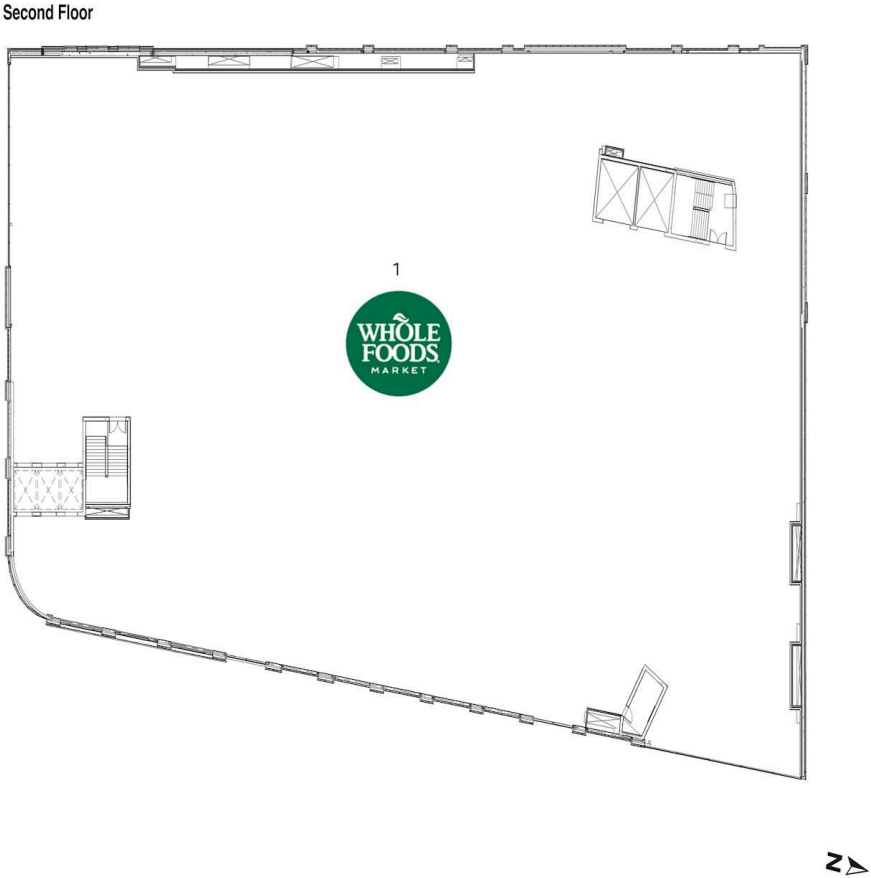

Site Plan

1860 Bayview

Toronto, Ontario
1860 Bayview Avenue

■ Shadow Anchor

101	Shoppers Drug Mart	10,518 SF	103	Cyclebar	3,008 SF
102A	Bioped	1,816 SF	104	TD	3,704 SF
102B	Lifelabs	1,813 SF	105	Country Dental	1,895 SF

Site Plan

**1860
Bayview**

Toronto, Ontario
1860 Bayview
Avenue

■ **Shadow Anchor**

1 Whole Foods Market

47,540 SF