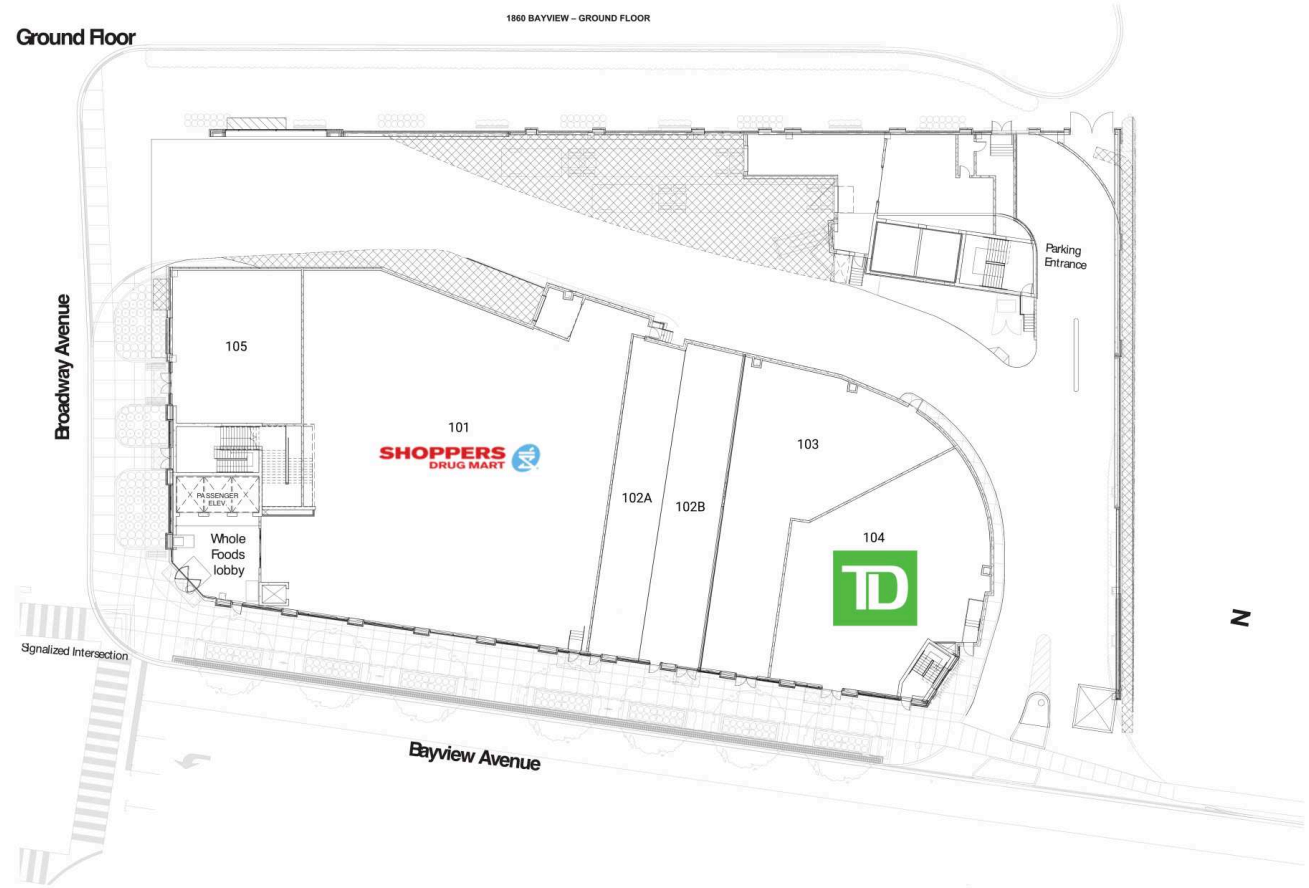

Site Plan

1860 Bayview

Toronto, Ontario
1860 Bayview Avenue

Ryan Ramlal
rramlal@riocan.com
647-253-4960

■ Shadow Anchor

| | | | | | |
|------|--------------------|-----------|-----|----------------|----------|
| 101 | Shoppers Drug Mart | 10,518 SF | 103 | Cyclebar | 3,008 SF |
| 102A | Bioped | 1,816 SF | 104 | TD | 3,704 SF |
| 102B | Lifelabs | 1,813 SF | 105 | Country Dental | 1,895 SF |

1860 Bayview

Toronto, Ontario
1860 Bayview
Avenue

Ryan Ramlal
rramlal@riocan.com
647-253-4960

Second Floor

■ Shadow Anchor

1

Whole Foods Market

47,540 SF