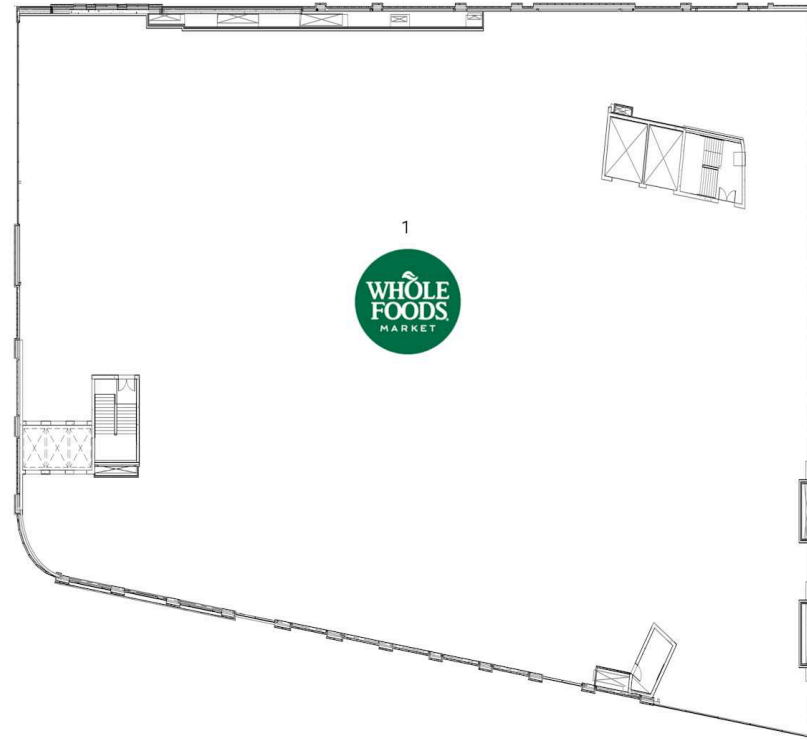

Site Plan

1860 Bayview

Toronto, Ontario
1860 Bayview Avenue

Ryan Ramlal
rramlal@riocan.com
647-253-4960

■ Shadow Anchor

101	Shoppers Drug Mart	10,518 SF	103	Cyclebar	3,008 SF
102A	Bioped	1,816 SF	104	TD	3,704 SF
102B	Lifelabs	1,813 SF	105	Country Dental	1,895 SF

Site Plan

1860 Bayview

Toronto, Ontario
1860 Bayview
Avenue

Ryan Ramlal
rramlal@riocan.com
647-253-4960

Second Floor

■ Shadow Anchor

1

Whole Foods Market

47,540 SF