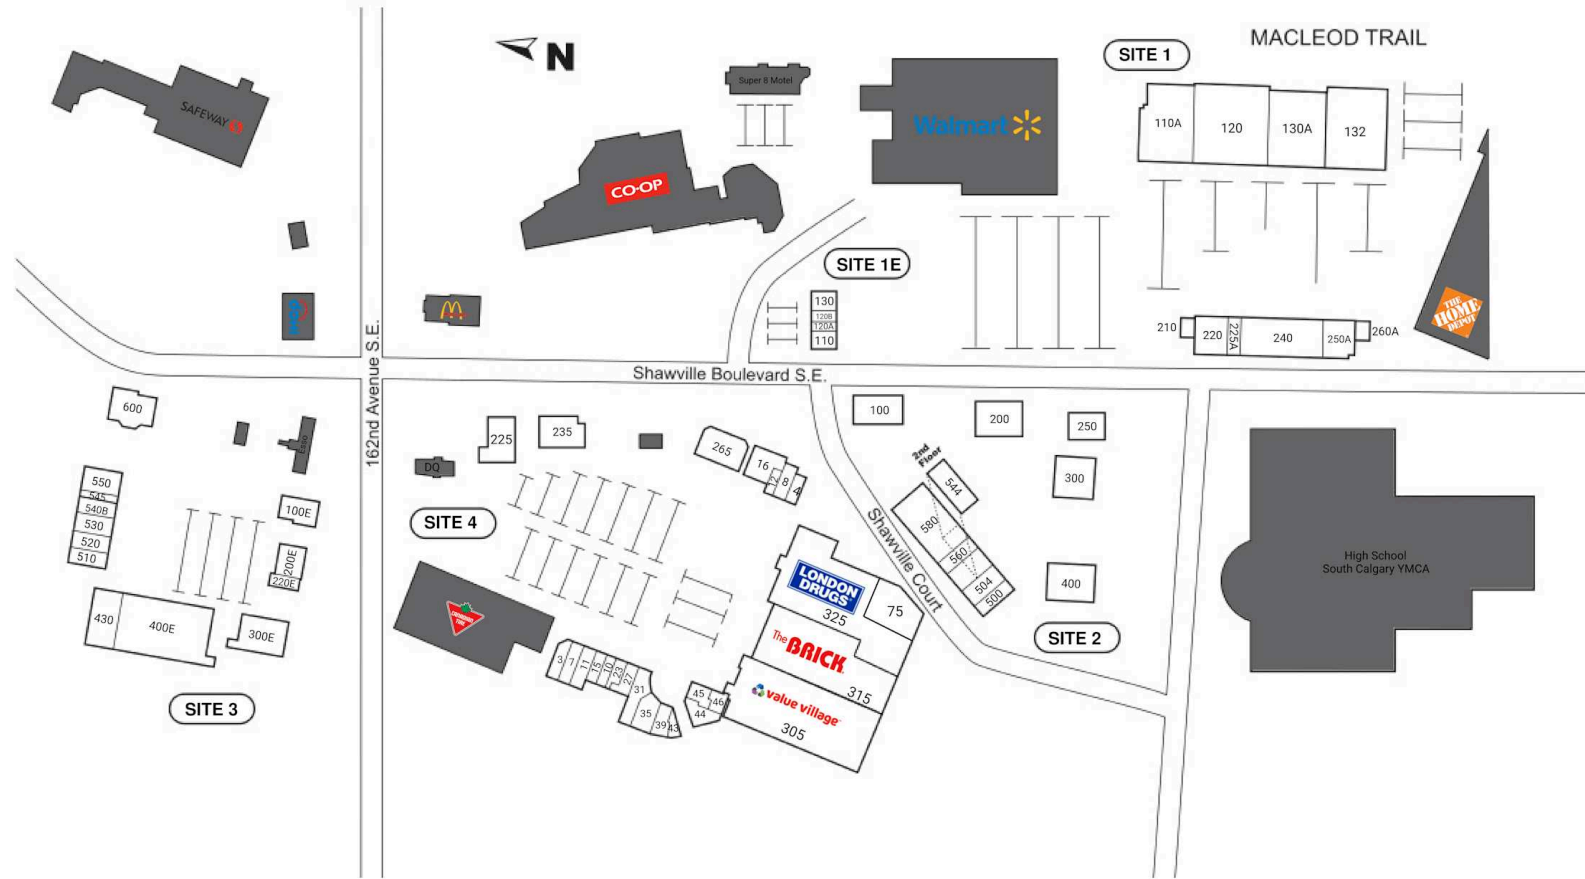

Site Plan

RioCan Shawnessy

Calgary, Alberta
225 Shawville Blvd.
S. E.

Abby Billard
abillard@riocan.com
403-463-1376

Shadow Anchor

3	Subway	1,098 SF	39	Snore MD	1,032 SF	132	Staples	25,914 SF	265	Swiss Chalet	5,100 SF	544	Summit Dental	5,806 SF
4	Marble Slab Creamery	1,230 SF	43	Ice Vape	846 SF	200	Lammle's Western Wear	9,461 SF	300	Dollarama	9,747 SF	545	Mathnasium	1,800 SF
7	Mucho Burrito	1,640 SF	44	Global Pet Foods	1,787 SF	200E	CIBC	5,546 SF	300E	Shoppers Drug Mart	10,072 SF	550	La Vie En Rose	5,096 SF
8	M&M Food Market	1,508 SF	45	Roc's Grill	1,240 SF	210	Bar Burrito	1,117 SF	305	Value Village	33,477 SF	560	Play It Again Sports	2,999 SF
10	Tuk Tuk Thai	1,069 SF	46	Cantel Store	1,000 SF	220	The Shoe Company	7,635 SF	315	The Brick	38,000 SF	580	Petland Superstores	16,746 SF
11	Osmow's	1,110 SF	75	Calgary Climbing Centre	16,800 SF	220E	Quizno's	1,331 SF	400	Tim Hortons	5,455 SF	600	Alberta Motor Association	7,177 SF
12	Donair Place & Mediterranean Cuisine	1,130 SF	100	ATB Financial	4,950 SF	225	BMO	5,000 SF	400E	Winners	34,740 SF			
15	First Choice Haircutters	894 SF	100E	Burger King	3,087 SF	225A	Stacked Pancake & Breakfast House	2,457 SF	430	Sherwin Williams	3,289 SF			
16	Ricky's All Day Grill	3,530 SF	110	Five Guys Burgers	2,924 SF	235	Boston Pizza	5,594 SF	500	Family Braces	2,625 SF			
23	Booster Juice	809 SF	110A	Best Buy	23,070 SF	240	Mark's	18,690 SF	504	1st Class Preschool	5,314 SF			
27	Diamond Optical	1,213 SF	120	SportChek	33,265 SF	250	Rush Salon Barber & Beauty	1,174 SF	510	Goodwill	1,777 SF			
31	Pho Time Authentic Vietnamese Cuisine	1,817 SF	120A	Thai Express	1,045 SF	250A	Moore's	5,948 SF	520	Reitmans	5,435 SF			
35	Shawnessy Dental Centre	1,819 SF	120B	Edo Japan	1,812 SF	260A	Subway	1,108 SF	530	Chatters Hair / Beauty / Salon	4,466 SF			
			130	Canna Cabana	1,391 SF				540B	Lavish Nail & Spa	2,410 SF			
			130A	Michaels	24,267 SF									