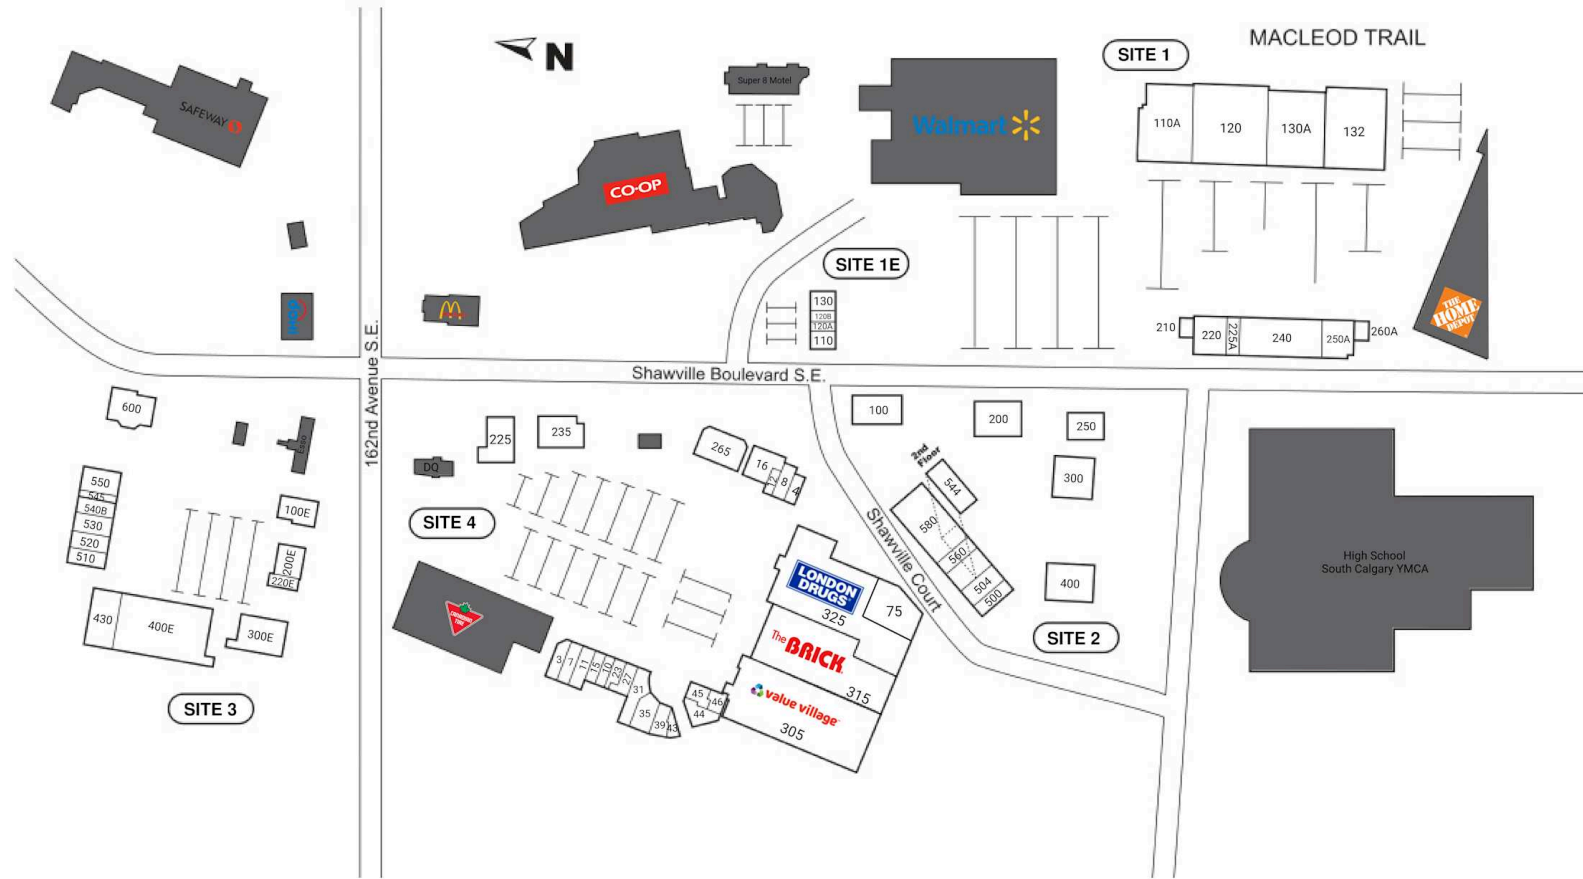

Site Plan

RioCan Shawnessy

Calgary, Alberta
225 Shawville Blvd. S.
E.

Gordon Woodman
gwoodman@riocan.com
1-587-436-4028

Shadow Anchor

3	Subway	1,098 SF	35	Shawnessy Dental Centre	1,819 SF	120A	Thai Express	1,045 SF	235	Boston Pizza	5,594 SF	500	Family Braces	2,625 SF
4	Marble Slab Creamery	1,230 SF	39	Snore MD	1,032 SF	120B	Edo Japan	1,899 SF	240	Mark's	18,692 SF	504	1st Class Preschool	5,431 SF
7	Mucho Burrito	1,640 SF	43	Alt. Vape	846 SF	130	Canna Cabana	1,432 SF	250	Easyfinancial	1,174 SF	510	Goodwill	1,777 SF
8	M&M Food Market	1,508 SF	44	Global Pet Foods	1,787 SF	130A	Michaels	24,267 SF	250A	Moore's	5,948 SF	520	Reitmans	5,637 SF
10	Tuk Tuk Thai	1,091 SF	45	Roc's Grill	1,224 SF	132	Staples	25,914 SF	260A	Subway	1,108 SF	530	Chatters Hair / Beauty / Salon	4,466 SF
11	Osmow's	1,030 SF	46	Cantel Store	1,000 SF	200	Lammle's Western Wear	9,595 SF	265	Swiss Chalet	5,100 SF	530	Lavish Nail & Spa	2,482 SF
12	Donair Place & Mediterranean Cuisine	1,130 SF	75	Calgary Climbing Centre	16,800 SF	200E	CIBC	5,546 SF	300	Dollarama	9,747 SF	540B	Summit Dental	5,806 SF
15	First Choice Haircutters	894 SF	100	ATB Financial	4,950 SF	210	Bar Burrito	1,138 SF	300E	Shoppers Drug Mart	10,072 SF	544	Mathnasium	1,835 SF
16	Ricky's All Day Grill	3,530 SF	100E	Burger King	3,087 SF	220	The Shoe Company	7,635 SF	305	Value Village	33,662 SF	550	La Vie En Rose	5,096 SF
23	Booster Juice	809 SF	110	Five Guys Burgers	2,924 SF	220E	Quizno's	1,331 SF	315	The Brick	38,889 SF	550	Play It Again Sports	2,999 SF
27	Diamond Optical	1,213 SF	110A	Best Buy	23,070 SF	225	BMO	5,000 SF	400	Tim Hortons	5,455 SF	580	Petland Superstores	16,746 SF
31	Pho Time Authentic Vietnamese Cuisine	1,817 SF	120	SportChek	33,265 SF	225A	Stacked Pancake & Breakfast House	2,457 SF	400E	Winners	34,740 SF	600	Alberta Motor Association	7,177 SF
									430	Sherwin Williams	3,289 SF			