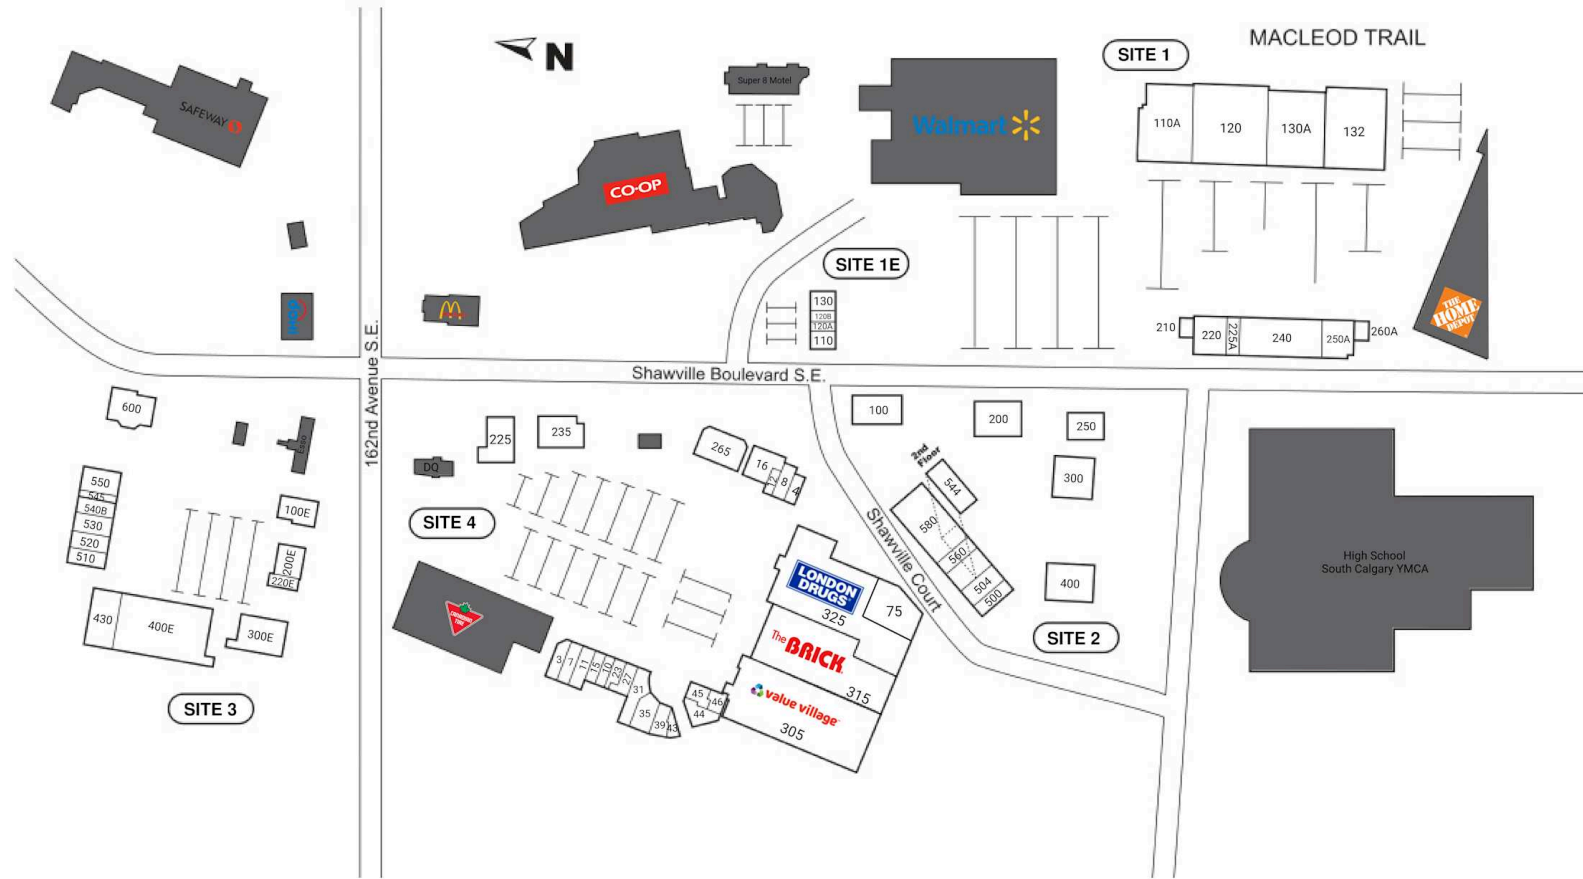

# Site Plan

## RioCan Shawnessy

Calgary, Alberta  
225 Shawville Blvd. S.  
E.

Gordon Woodman  
gwoodman@riocan.com

■ Shadow Anchor

3	Subway	1,098 SF	35	Shawnessy Dental Centre	1,819 SF	120A	Thai Express	1,045 SF	235	Boston Pizza	5,594 SF	500	Family Braces	2,625 SF
4	Marble Slab Creamery	1,230 SF	39	Snore MD	1,032 SF	120B	Edo Japan	1,899 SF	240	Mark's	18,692 SF	504	1st Class Preschool	5,431 SF
7	Mucho Burrito	1,640 SF	43	Alt. Vape	846 SF	130	Canna Cabana	1,432 SF	250	Easyfinancial	1,174 SF	510	Goodwill	1,777 SF
8	M&M Food Market	1,508 SF	44	Global Pet Foods	1,787 SF	130A	Michaels	24,267 SF	250A	Moore's	5,948 SF	520	Reitmans	5,637 SF
10	Tuk Tuk Thai	1,091 SF	45	Roc's Grill	1,224 SF	132	Staples	25,914 SF	260A	Subway	1,108 SF	530	Chatters Hair / Beauty / Salon	4,466 SF
11	Osmow's	1,030 SF	46	Cantel Store	1,000 SF	200	Lammle's Western Wear	9,595 SF	265	Swiss Chalet	5,100 SF	530	Lavish Nail & Spa	2,482 SF
12	Donair Place & Mediterranean Cuisine	1,130 SF	75	Calgary Climbing Centre	16,800 SF	200E	CIBC	5,546 SF	300	Dollarama	9,747 SF	540B	Summit Dental	5,806 SF
15	First Choice Haircutters	894 SF	100	ATB Financial	4,950 SF	210	Bar Burrito	1,138 SF	300E	Shoppers Drug Mart	10,072 SF	544	Mathnasium	1,835 SF
16	Ricky's All Day Grill	3,530 SF	100E	Burger King	3,087 SF	220	The Shoe Company	7,635 SF	305	Value Village	33,662 SF	550	La Vie En Rose	5,096 SF
23	Booster Juice	809 SF	110	Five Guys Burgers	2,924 SF	220E	Quizno's	1,331 SF	315	The Brick	38,889 SF	550	Play It Again Sports	2,999 SF
27	Diamond Optical	1,213 SF	110A	Best Buy	23,070 SF	225	BMO	5,000 SF	400	Tim Hortons	5,455 SF	580	Petland Superstores	16,746 SF
31	Pho Time Authentic Vietnamese Cuisine	1,817 SF	120	SportChek	33,265 SF	225A	Stacked Pancake & Breakfast House	2,457 SF	400E	Winners	34,740 SF	600	Alberta Motor Association	7,177 SF
									430	Sherwin Williams	3,289 SF			