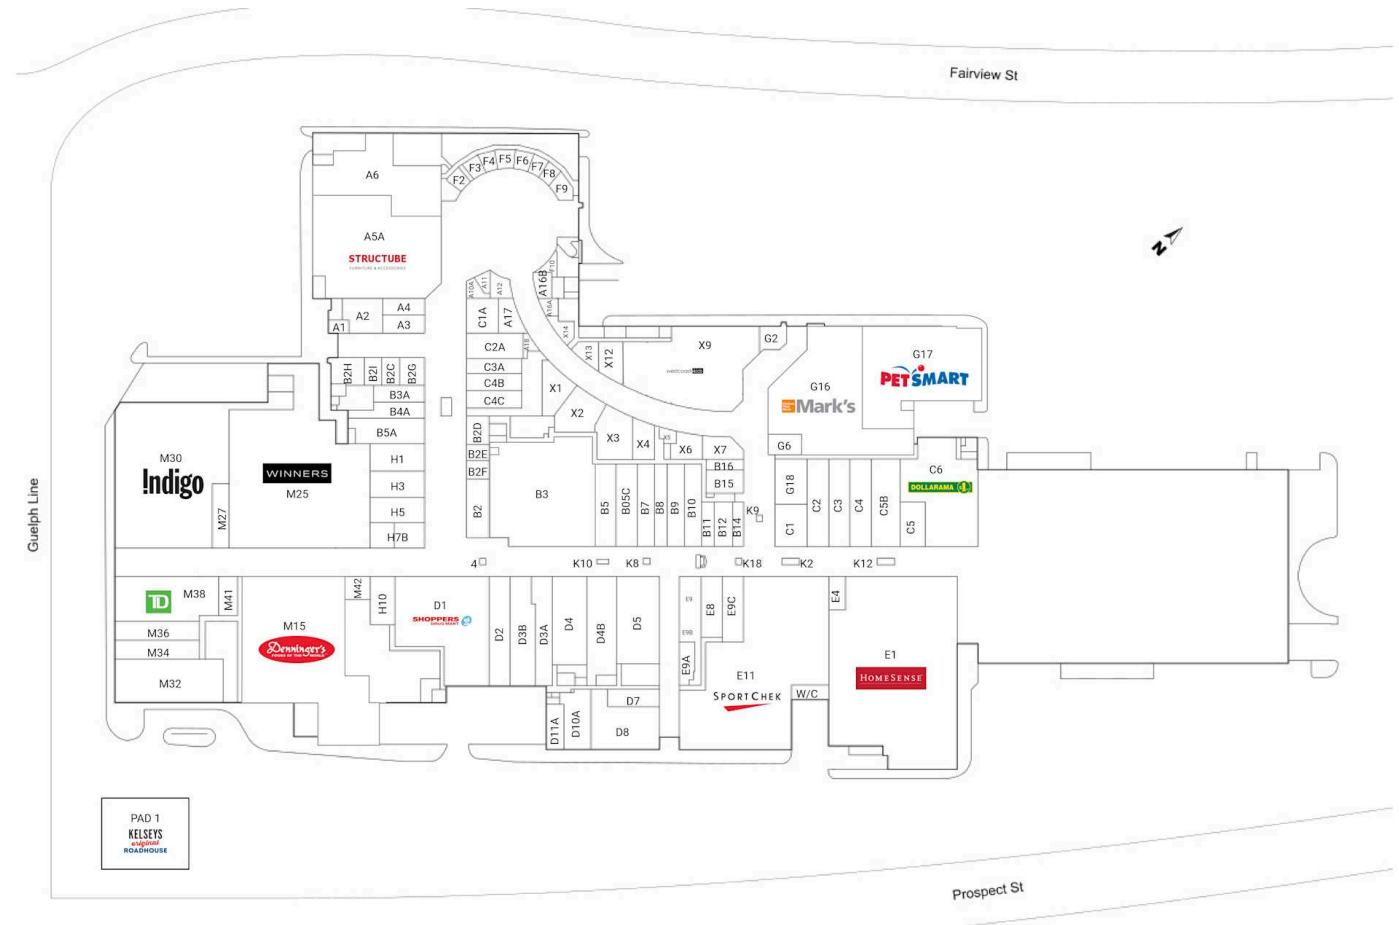

Burlington Centre

Burlington, Ontario
777 Guelph Line
Guelph Line &
Fairview Street

Bryan Kolle
BKolle@riocan.com
416-866-8401

■ Shadow Anchor

This site plan is presented solely for the purpose of identifying the approximate location and size of the building, and intended for use as a reference only. Ce plan de site est présenté uniquement dans le but d'identifier l'emplacement approximatif et la taille du bâtiment, et destiné à être utilisé comme référence seulement.

riocan.com | 1-800-465-2733