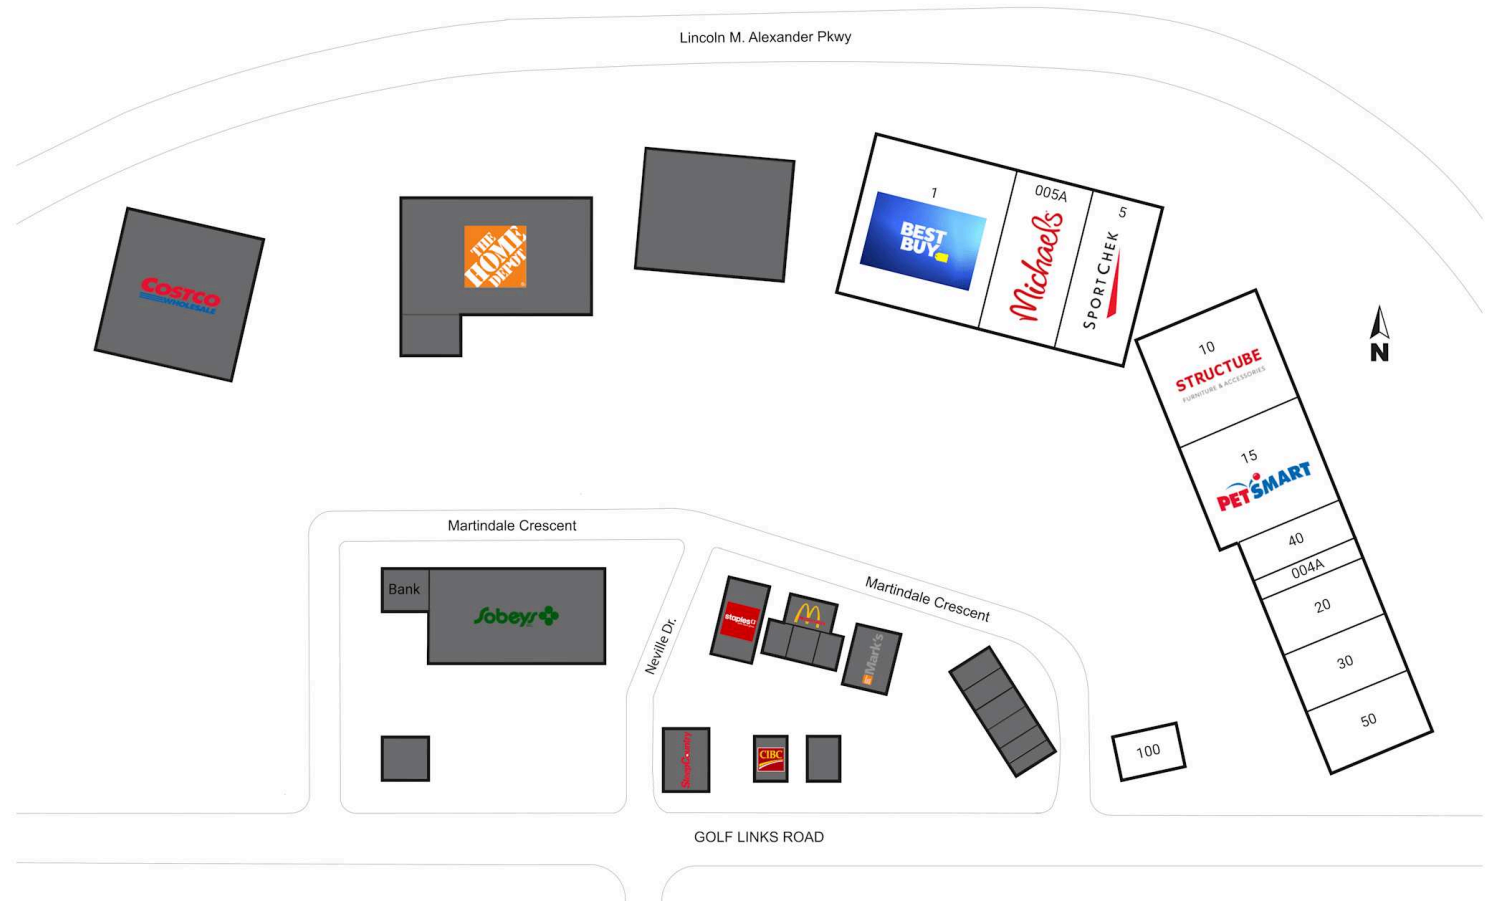

Site Plan

RioCan Meadowlands

Hamilton, Ontario
14 Martindale Crescent

■ Shadow Anchor

1	Best Buy	34,660 SF	20	Moore's	6,120 SF
004A	Canna Cabana	2,095 SF	30	Carter's Osh Kosh	5,795 SF
005A	Michaels	22,729 SF	40	Magnotta	5,993 SF
5	SportChek	19,832 SF	50	Lone Star Texas Grill	6,045 SF
10	Structube	18,411 SF	100	Sherwin-Williams	4,168 SF
15	PetSmart	19,757 SF			