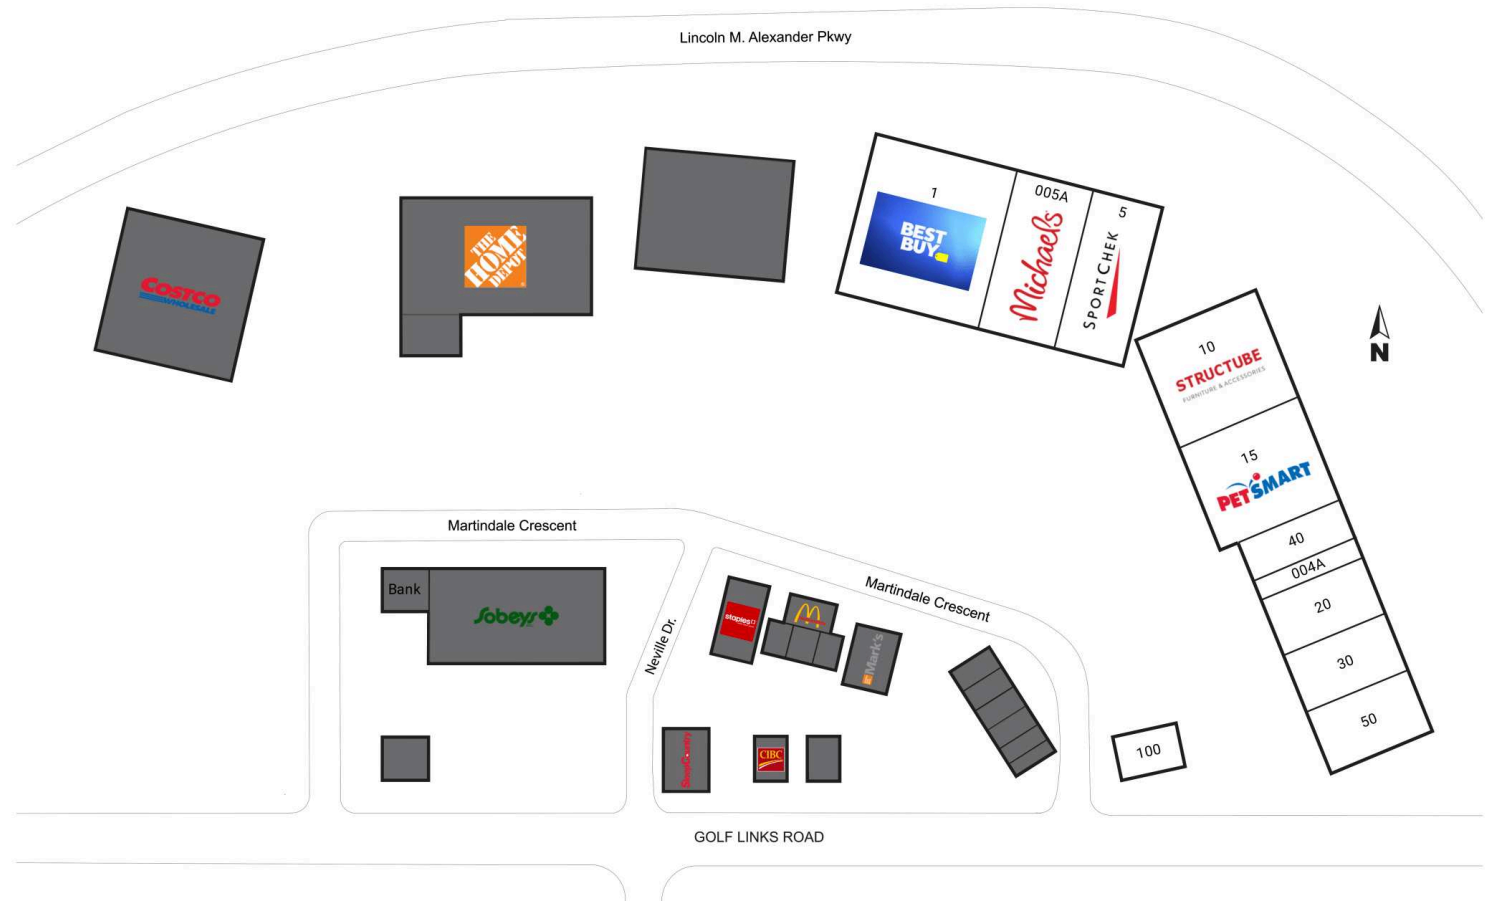

# Site Plan

## RioCan Meadowlands

Hamilton, Ontario  
14 Martindale Crescent

Mackenzie Bigioni  
MBigioni@riocan.com  
647-237-4386

■ Shadow Anchor

1	Best Buy	34,660 SF	20	Moore's	6,120 SF
004A	Canna Cabana	2,095 SF	30	Carter's Osh Kosh	5,795 SF
005A	Michaels	22,729 SF	40	Magnotta	5,993 SF
5	SportChek	19,832 SF	50	Lone Star Texas Grill	6,045 SF
10	Structube	18,411 SF	100	Sherwin-Williams	4,168 SF
15	PetSmart	19,757 SF			