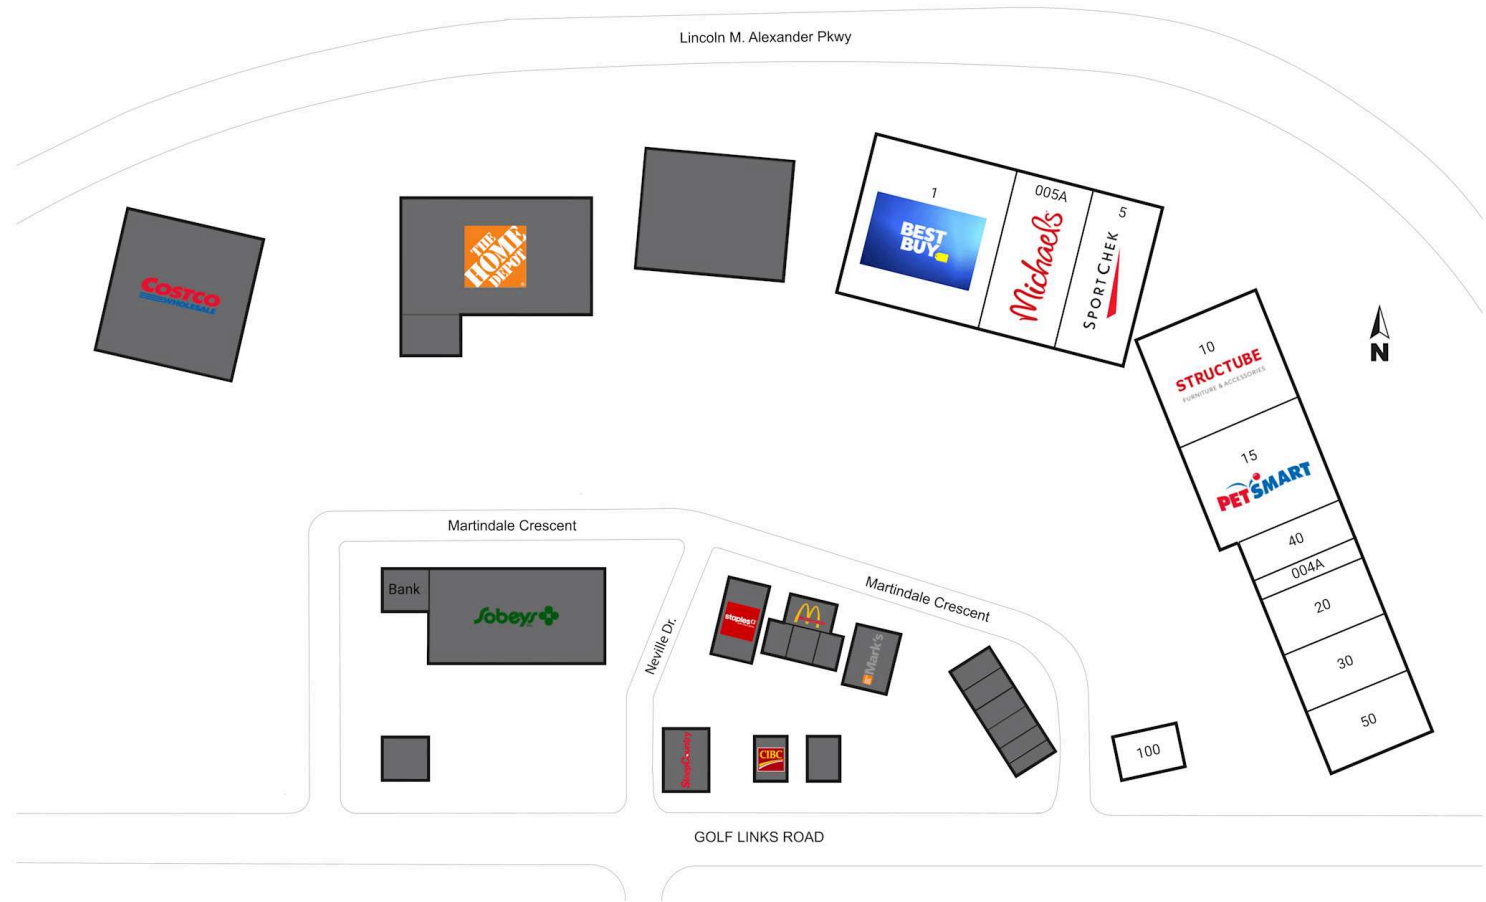

# Site Plan

## RioCan Meadowlands

Hamilton, Ontario  
14 Martindale Crescent

Mackenzie Bigioni  
MBigioni@riocan.com  
647-237-4386

■ Shadow Anchor

1	Best Buy	34,660 SF	20	Moore's	6,120 SF
004A	Canna Cabana	2,095 SF	30	Carter's Osh Kosh	5,795 SF
005A	Michaels	22,729 SF	40	Magnotta	5,993 SF
5	SportChek	19,832 SF	50	Lone Star Texas Grill	6,045 SF
10	Structube	18,411 SF	100	Sherwin-Williams	4,168 SF
15	PetSmart	19,757 SF			