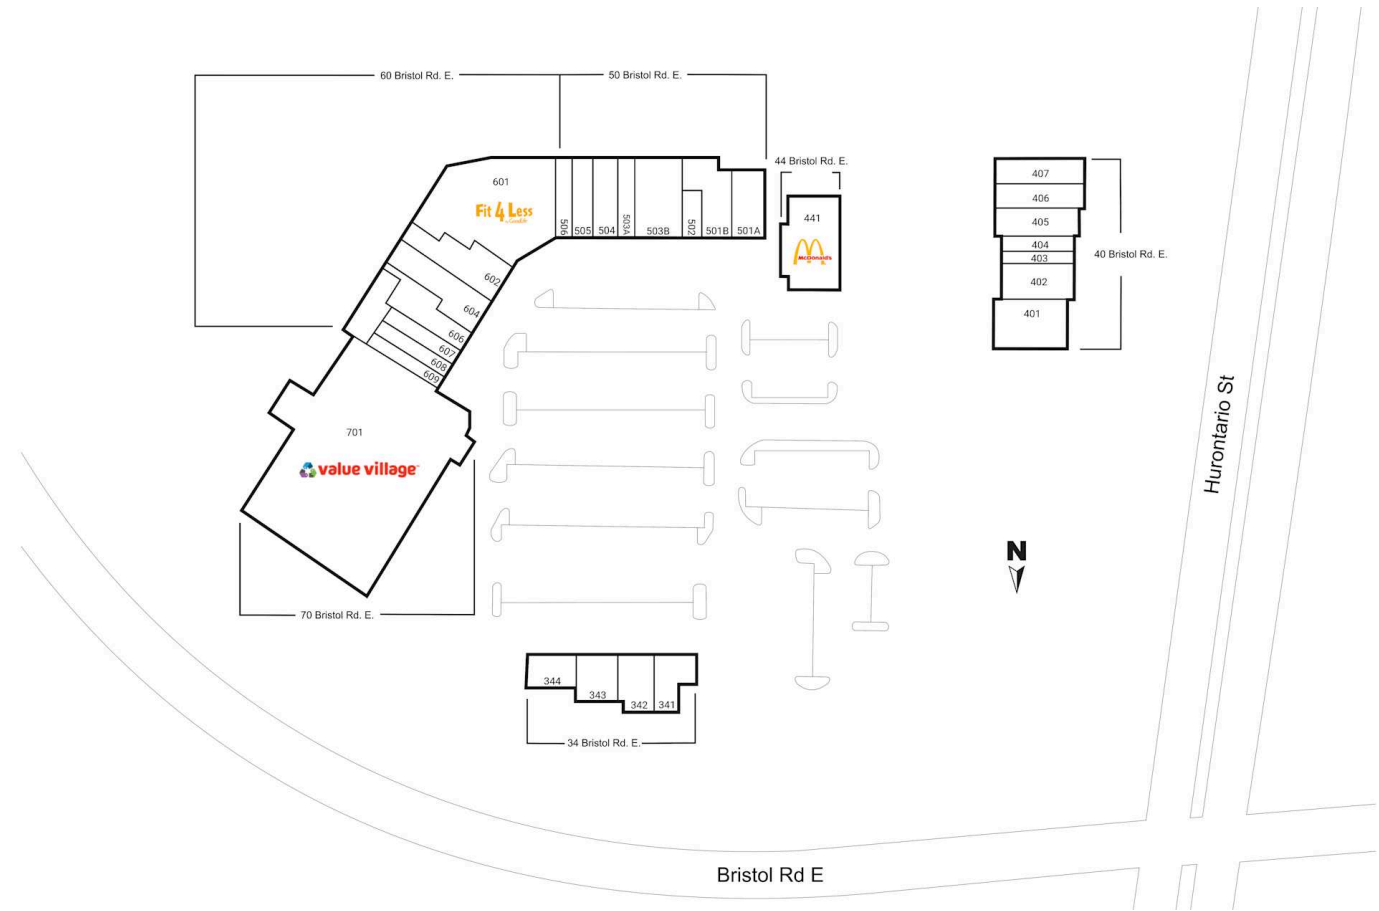

## RioCan Bristol

Mississauga,  
Ontario  
60 Bristol Road  
East, Unit 1A

### Shadow Anchor

341	Convenience K	1,600 SF	441	McDonald's	4,000 SF	602	A Buck Or Two	2,976 SF
342	Flowers C' Us	576 SF	501A	King's Chair Barber Shop (Coming Soon)	2,500 SF	604	Bristol Rehab & Medical Centre	2,462 SF
343	Pushpas Aesthetics	702 SF	501B	Dynamic Taekwondo	2,897 SF	606	Fez Food	2,972 SF
344	Link It Up	433 SF	502	Vacuum Repair Centre	568 SF	607	Coco Fresh Tea	1,113 SF
401	Bank of Montreal	3,369 SF	503A	Sunny Foot Spa	1,761 SF	608	The UPS Store	1,149 SF
402	Columbus Bakery	2,034 SF	503B	Vibrin Drug Mart	3,314 SF	609	Softron Tax	1,103 SF
403	Subway	1,071 SF	504	Marlin Spring Sales Centre	2,425 SF	701	Value Village	32,282 SF
404	Eyeglass Studio	1,017 SF	505	Sandalwood Dental	1,435 SF			
405	Bar Burrito	1,976 SF	506	City South Pizza	950 SF			
406	Nail Salon - Sandalwood	2,024 SF	601	Fit 4 Less	11,232 SF			
407	Style Encore	2,541 SF						