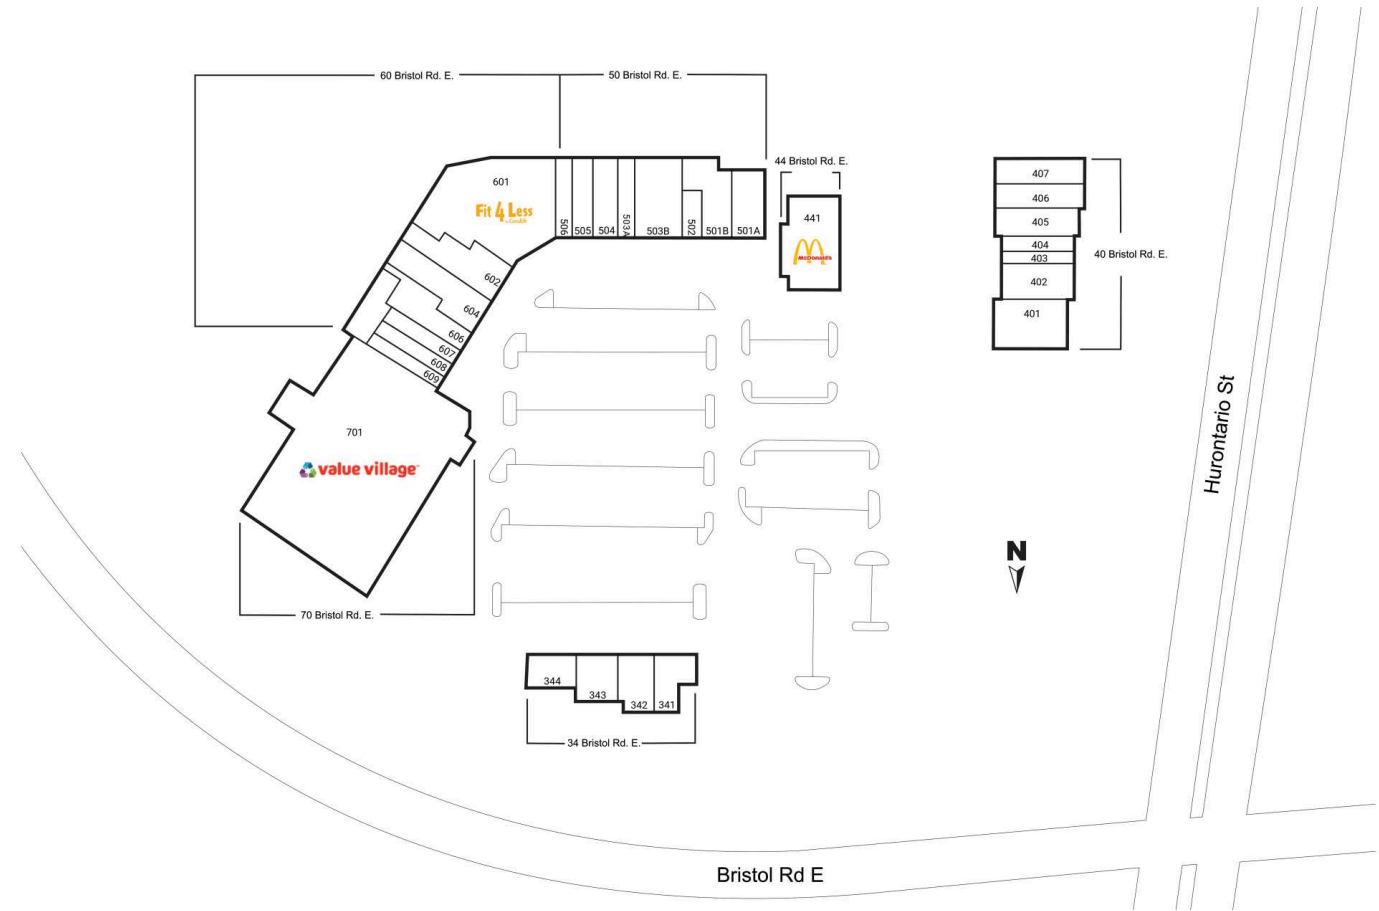

# Site Plan

### Shadow Anchor

341	Convenience K	1,600 SF	441	McDonald's	4,000 SF	602	A Buck Or Two	2,976 SF
342	Flowers C' Us	576 SF	501A	King's Chair Barber Shop (Coming Soon)	2,500 SF	604	Bristol Rehab & Medical Centre	2,462 SF
343	Pushpas Aesthetics	702 SF	501B	Dynamic Taekwondo	2,897 SF	606	Fez Food	2,972 SF
344	Link It Up	433 SF	502	Vacuum Repair Centre	568 SF	607	Coco Fresh Tea	1,113 SF
401	Bank of Montreal	3,369 SF	503A	Sunny Foot Spa	1,761 SF	608	The UPS Store	1,149 SF
402	Columbus Bakery	2,034 SF	503B	Vibrin Drug Mart	3,314 SF	609	Softron Tax	1,103 SF
403	Subway	1,071 SF	504	Marlin Spring Sales Centre	2,425 SF	701	Value Village	32,282 SF
404	Eyeglass Studio	1,017 SF	505	Sandalwood Dental	1,435 SF			
405	Bar Burrito	1,976 SF	506	City South Pizza	950 SF			
406	Nail Salon - Sandalwood	2,024 SF	601	Fit 4 Less	11,232 SF			
407	Style Encore	2,541 SF						