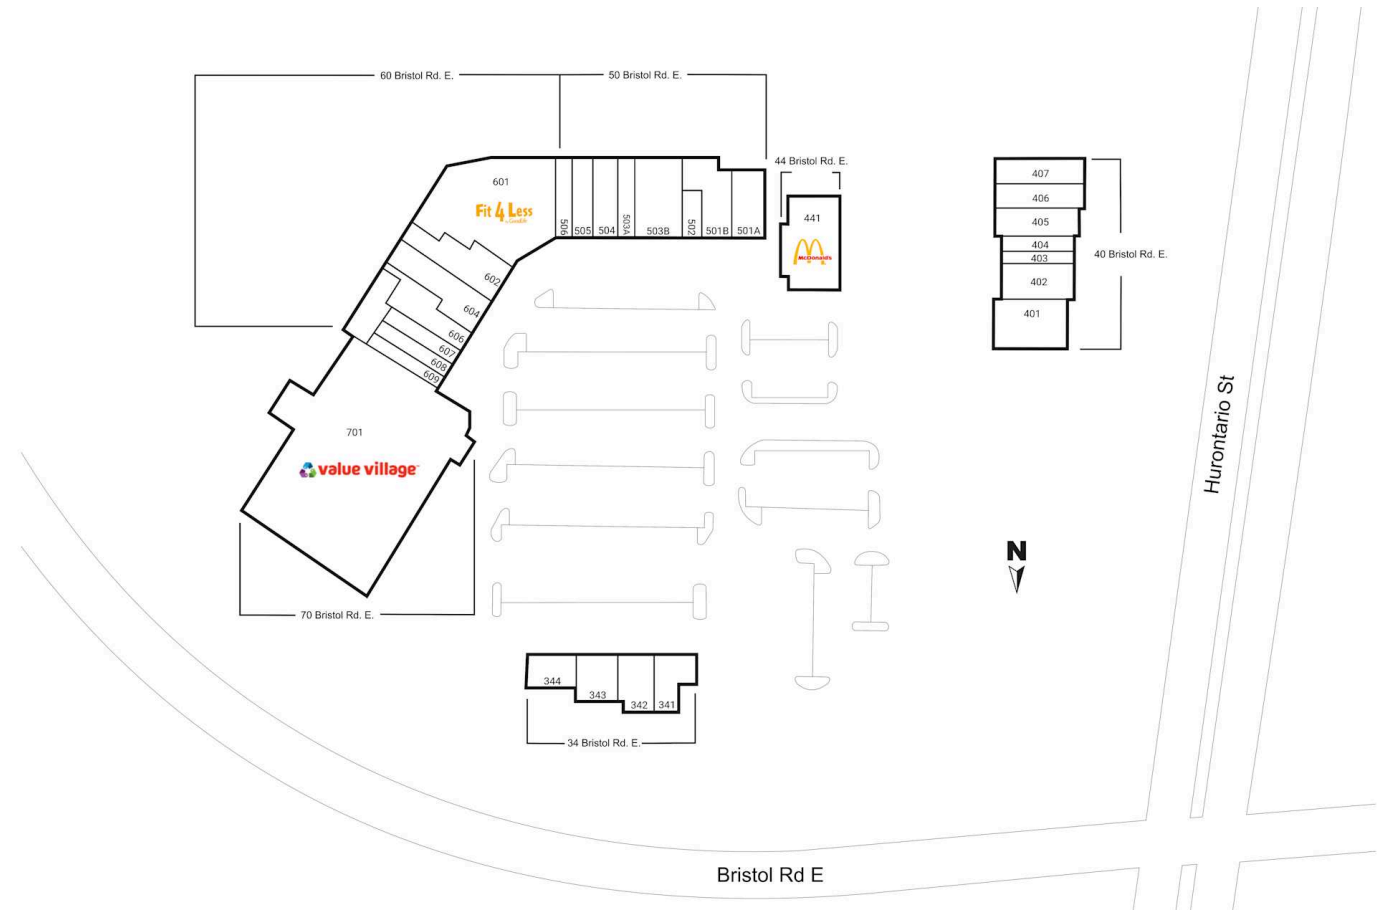

RioCan Bristol

Mississauga,
Ontario
60 Bristol Road
East, Unit 1A

Ryan Ramlal
rramlal@riocan.com
647-253-4960

Shadow Anchor

341	Convenience K	1,600 SF	407	Style Encore	2,541 SF	601	Fit 4 Less	11,232 SF
342	Flowers C' Us	576 SF	441	McDonald's	4,000 SF	602	A Buck Or Two	2,976 SF
343	Pushpas Aesthetics	702 SF	501A	King's Chair Barber Shop	2,500 SF	604	Axis Physiotherapy	2,462 SF
344	Link It Up	433 SF	501B	Dynamic Taekwondo	2,897 SF	606	Leela's Supermarket	2,972 SF
401	Bank of Montreal	3,369 SF	502	Vacuum Repair Centre	568 SF	607	Coco Fresh Tea	1,113 SF
402	Columbus Bakery	2,034 SF	503A	Clover Foot Spa	1,761 SF	608	The UPS Store	1,149 SF
403	Subway	1,071 SF	503B	Vibrin Drug Mart	3,314 SF	609	Softtron Tax	1,103 SF
404	Eyeglass Studio	1,017 SF	504	Marlin Spring Sales Centre	2,425 SF	701	Value Village	32,282 SF
405	Bar Burrito	1,976 SF	505	Sandalwood Dental	1,435 SF			
406	Nail Salon - Sandalwood	2,024 SF	506	City South Pizza	950 SF			