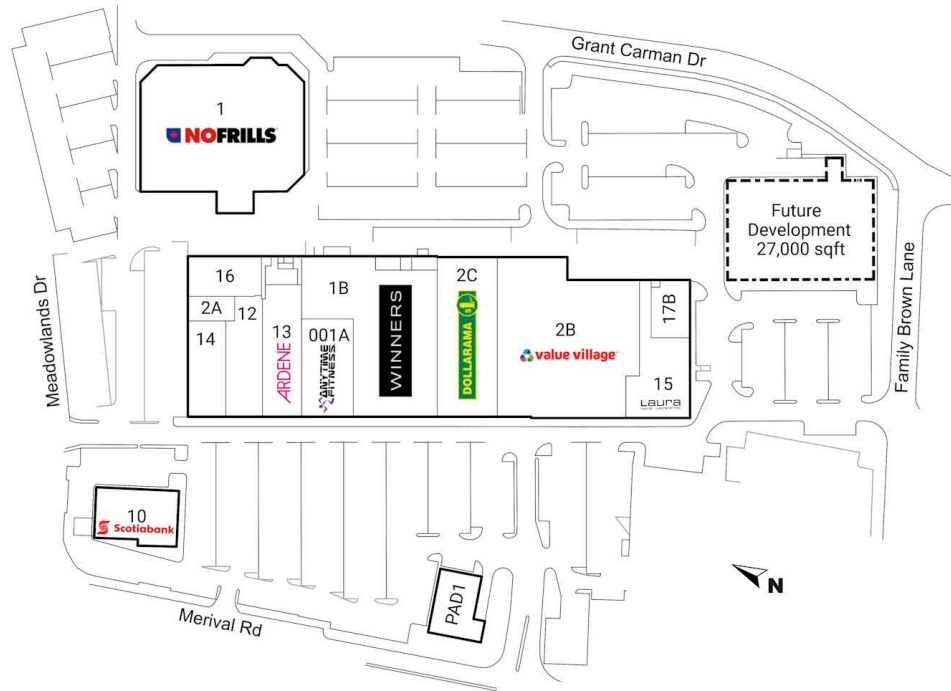

## RioCan Merivale Place

Ottawa, Ontario  
1651 Merivale Road  
Se (Main Bldg)

### Shadow Anchor

PAD1	The Beer Store	5,475 SF	12	Available	8,206 SF
001A	Anytime Fitness	6,976 SF	13	Ardene	9,954 SF
1	No Frills	40,666 SF	14	The Shoe Company	6,800 SF
1B	Winners	36,247 SF	15	Laura	10,450 SF
2A	World Burger	2,127 SF	16	168 Sushi	5,576 SF
2B	Value Village	39,948 SF	17B	E Sports Lounge	3,347 SF
2C	Dollarama	16,471 SF			
10	Scotiabank	9,484 SF			