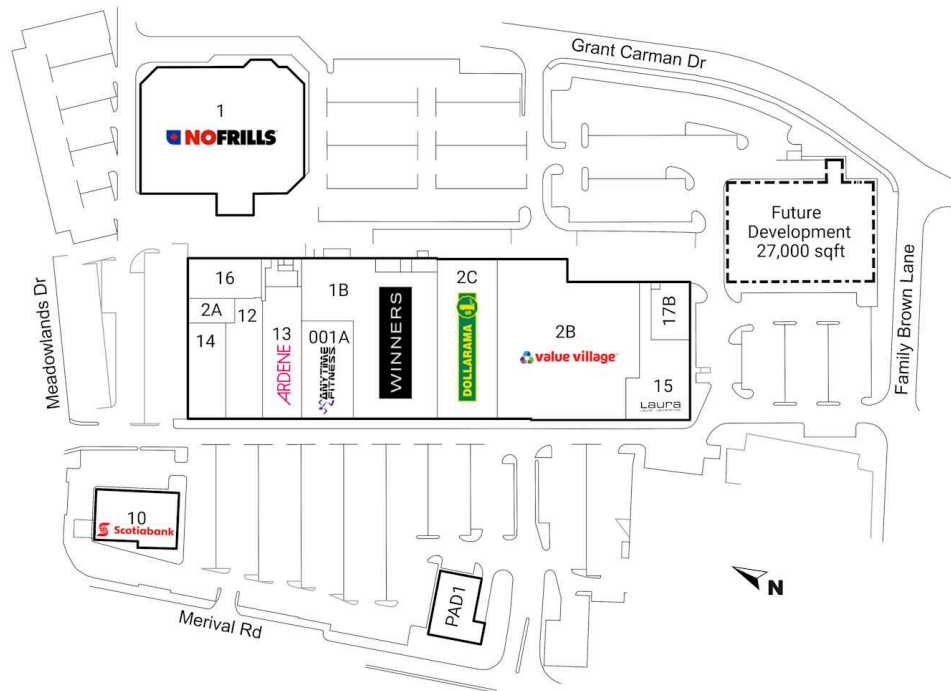

RioCan Merivale Place

Ottawa, Ontario
1651 Merivale Road
Se (Main Bldg)

Cody Perza
cperza@riocan.com
647-388-9036

Shadow Anchor

PAD1	The Beer Store	5,475 SF	12	Available	8,206 SF
001A	Anytime Fitness	6,976 SF	13	Ardene	9,954 SF
1	No Frills	40,666 SF	14	The Shoe Company	6,800 SF
1B	Winners	36,247 SF	15	Laura	10,450 SF
2A	World Burger	2,127 SF	16	168 Sushi	5,576 SF
2B	Value Village	39,948 SF	17B	E Sports Lounge	3,347 SF
2C	Dollarama	16,471 SF			
10	Scotiabank	9,484 SF			