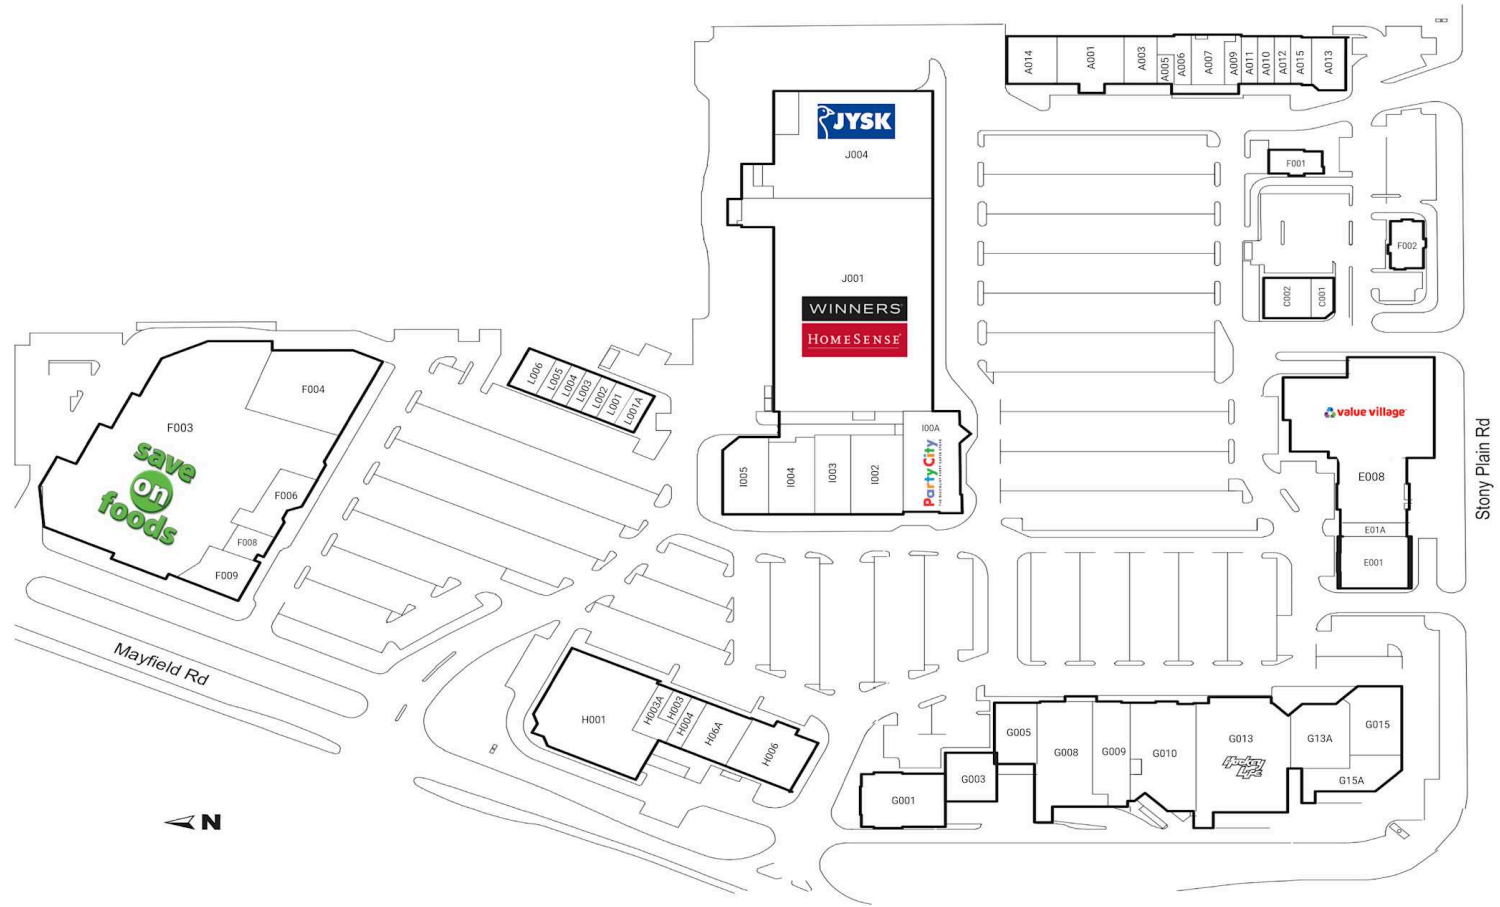

# Site Plan

## RioCan Mayfield

Edmonton, Alberta  
170th St. - Stony Plain Road

■ Shadow Anchor

A001	Easyhome	4,290 SF	C001	Second Cup	1,513 SF	G001	Urban Barn	8,234 SF		Sushi		L001A	Odd Burger	1,650 SF
A003	Mayfield Eye Centre	2,820 SF	C002	Baekjeong Korean BBQ	3,429 SF	G003	Ricki's	4,500 SF	H004	Chopped Leaf	1,567 SF	L002	Booster Juice	1,153 SF
A005	Mc Hairstyling	860 SF	E001	Boston Pizza	6,698 SF	G005	Chatters	5,306 SF	H006	Joey	7,848 SF	L003	Rogers	1,204 SF
A006	Monarch Watch & Clock	2,018 SF	E008	Value Village	31,985 SF	G008	Laura	12,694 SF	H06A	Nova Cannabis	4,679 SF	L004	Hot Tips	1,303 SF
A007	Affinity Dental	2,989 SF	E01A	Mucho Burrito	1,422 SF	G009	Optiks International	5,382 SF	I002	The Shoe Company	7,250 SF	L005	Sally Beauty Supply	1,162 SF
A009	Edmonton Gold	1,281 SF	F001	Taco Time	2,192 SF	G010	Activate	11,865 SF	I003	Penningtons	5,125 SF	L006	Stacked Pancake & Breakfast House	2,490 SF
A010	Great Clips	1,410 SF	F002	A&W	2,906 SF	G013	Pro Hockey Life	18,512 SF	I004	Sephora	6,130 SF			
A011	Freedom Mobile	1,377 SF	F003	Save on Foods	77,815 SF	G015	Carter's Osh Kosh	5,120 SF	I005	Adrenaline Unlimited	6,089 SF			
A012	Vape Club	1,432 SF	F004	Dollarama	14,714 SF	G13A	Bath Depot	6,502 SF	I00A	Party City	10,046 SF			
A013	Flex Canada	4,661 SF	F006	Soul 2 Sole Massage and Wellness	2,772 SF	G15A	Cdi College	6,344 SF	J001	HomeSense & Winners	62,410 SF			
A014	Pet Valu	4,297 SF	F008	Mary Brown's	1,253 SF	H001	Planet Fitness	19,531 SF	J004	JYSK	30,597 SF			
A015	Easyfinancial	1,315 SF	F009	Liquor Depot	4,116 SF	H003	Selloffvacations.com	772 SF	L001	Tommy Gun's Original Barbershop	1,425 SF			
						H003A	Lava Rock Grille &	2,365 SF						