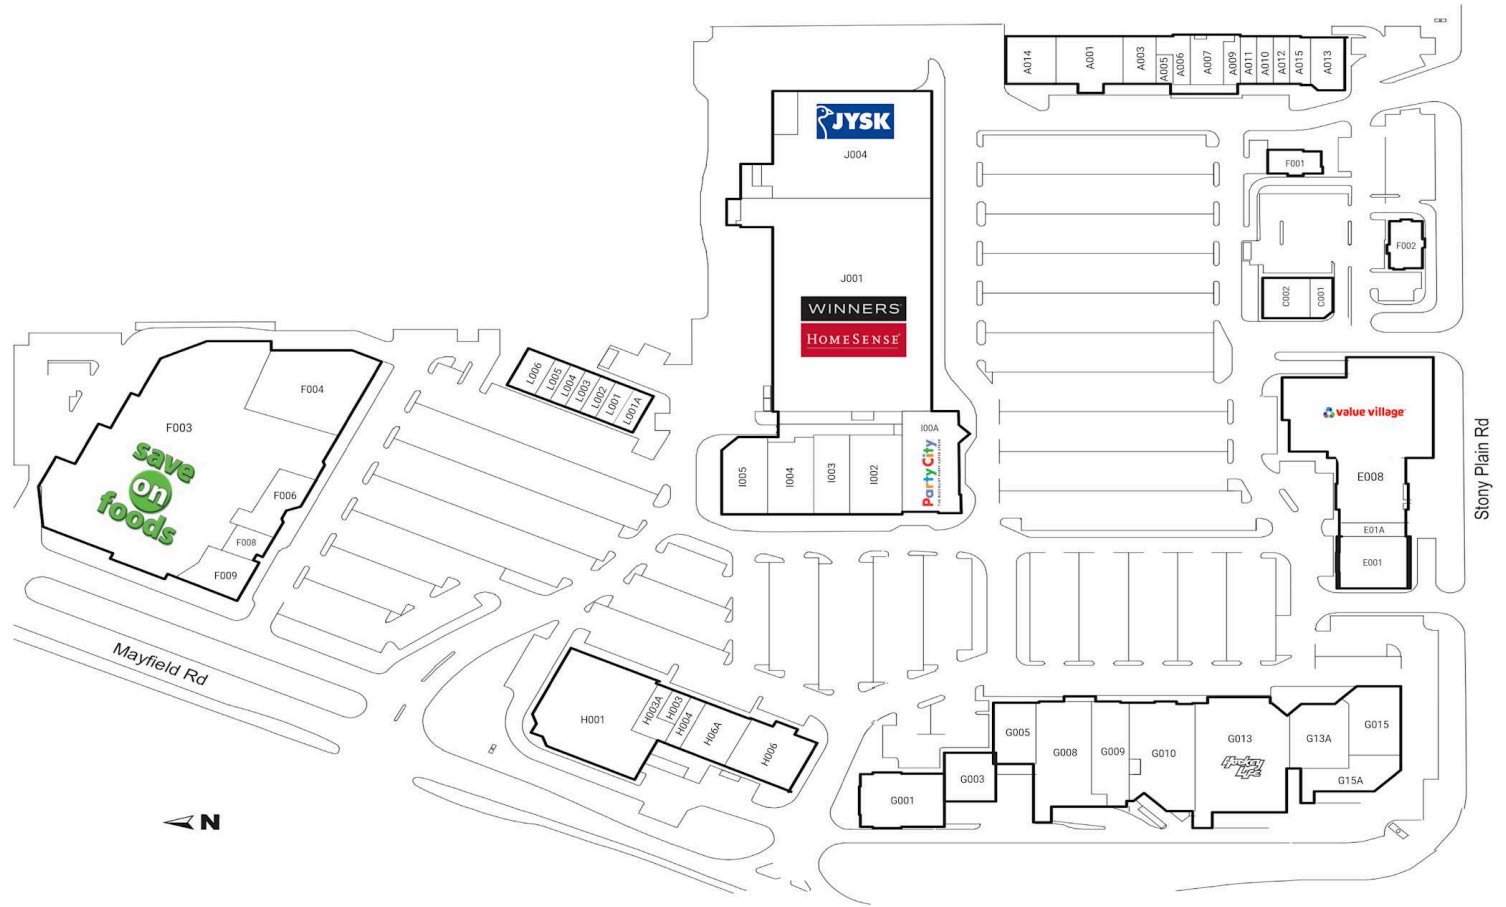

Site Plan

RioCan Mayfield

Edmonton, Alberta
170th St. - Stony
Plain Road

Chris Conrod
cconrod@riocan.com
403-444-2854

Shadow Anchor

A001	Easyhome	4,290 SF	C001	Second Cup	1,513 SF	G001	Urban Barn	8,234 SF		Sushi		L001A	Odd Burger	1,650 SF
A003	Mayfield Eye Centre	2,820 SF	C002	Baekjeong Korean BBQ	3,429 SF	G003	Ricki's	4,500 SF	H004	Chopped Leaf	1,567 SF	L002	Booster Juice	1,153 SF
A005	Mc Hairstyling	860 SF	E001	Boston Pizza	6,698 SF	G005	Chatters	5,306 SF	H006	Joey	7,848 SF	L003	Rogers	1,204 SF
A006	Monarch Watch & Clock	2,018 SF	E008	Value Village	31,985 SF	G008	Laura	12,694 SF	H06A	Nova Cannabis	4,679 SF	L004	Hot Tips	1,303 SF
A007	Affinity Dental	2,989 SF	E01A	Mucho Burrito	1,422 SF	G009	Optiks International	5,382 SF	I002	The Shoe Company	7,250 SF	L005	Sally Beauty Supply	1,162 SF
A009	Edmonton Gold	1,281 SF	F001	Taco Time	2,192 SF	G010	Activate	11,865 SF	I003	Penningtons	5,125 SF	L006	Stacked Pancake & Breakfast House	2,490 SF
A010	Great Clips	1,410 SF	F002	A&W	2,906 SF	G013	Pro Hockey Life	18,512 SF	I004	Sephora	6,130 SF			
A011	Freedom Mobile	1,377 SF	F003	Save on Foods	77,815 SF	G015	Carter's Osh Kosh	5,120 SF	I005	Adrenaline Unlimited	6,089 SF			
A012	Vape Club	1,432 SF	F004	Dollarama	14,714 SF	G13A	Bath Depot	6,502 SF	I00A	Party City	10,046 SF			
A013	Flex Canada	4,661 SF	F006	Soul 2 Sole Massage and Wellness	2,772 SF	G15A	Cdi College	6,344 SF	J001	HomeSense & Winners	62,410 SF			
A014	Pet Valu	4,297 SF	F008	Mary Brown's	1,253 SF	H001	Planet Fitness	19,531 SF	J004	JYSK	30,597 SF			
A015	Easyfinancial	1,315 SF	F009	Liquor Depot	4,116 SF	H003	Selloffvacations.com	772 SF	L001	Tommy Gun's Original Barbershop	1,425 SF			
						H003A	Lava Rock Grille &	2,365 SF						