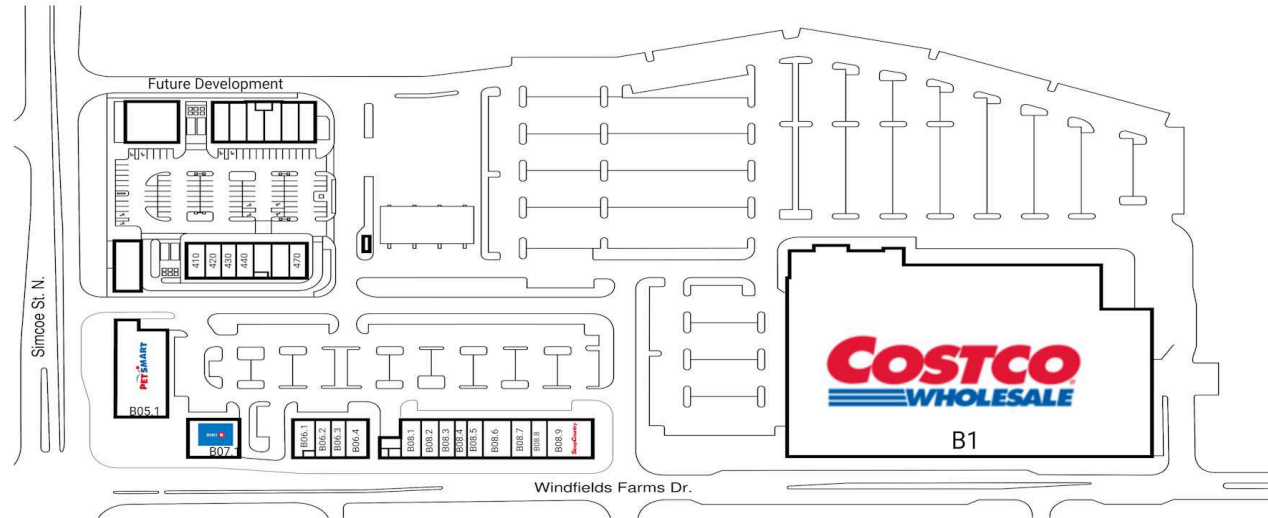

Oshawa, Ontario
2600 - 2730 Simcoe
Street North

Ryan Ramlal
rramlal@riocan.com
647-253-4960

Shadow Anchor

A001	FreshCo.	35,000 SF	A111	Scotiabank	3,500 SF	A141	Baskin Robbins	1,401 SF
A002	Service Canada	15,000 SF	A112	Pedi N Nails	1,190 SF	A142	Kumon Math And Reading Centre	992 SF
A004	The Canadian Brew House	7,000 SF	A113	California Thai	1,400 SF	A143	Wax Co.	1,400 SF
A005	Dollarama	9,300 SF	A114	Great Clips	1,200 SF	A144	Chatime Bubble Tea	1,228 SF
A007	Tim Hortons	3,200 SF	A115	Bar Burrito	1,260 SF	A145	Mr. Sub	1,325 SF
A013	LCBO	6,000 SF	A116	Fabrik Hair Salon	2,000 SF	A146	Lazeez Shawarma	1,402 SF
A014	IDA Pharmacy & Walk-in Clinic	2,800 SF	A117	Symposium Cafe	3,000 SF	A147	India's Taste	2,800 SF
A061	Pita Pit	1,080 SF	A121	TD	5,000 SF	A14A	Tiny Hoppers	6,209 SF
A062	Booster Juice	1,320 SF	A122	Deca Health Group	2,400 SF	A14B	Qureshy Foot Clinic	1,414 SF
A063	Starbucks	2,100 SF	A123	Pet Valu	4,203 SF	LAN	Petro Canada	3,500 SF
A101	Wendy's	2,200 SF	A124	Pizza Nova	1,200 SF	LAND	Petro Canada Gas Bar	4,800 SF
A102	Sunset Grill	3,000 SF	A140	North Oshawa Dental	3,034 SF			

RioCan Windfields

Oshawa, Ontario
2600 - 2730 Simcoe
Street North

Ryan Ramlal
rramlal@riocan.com
647-253-4960

Shadow Anchor

B05.1	PetSmart	12,044 SF	B08.6	One Plant	2,490 SF
B06.1	Mr. Puffs	1,800 SF	B08.7	Nobu Nail Bar & Lashes	1,170 SF
B06.2	Men's Zone Barber Shop	1,410 SF	B08.8	Angie's Hair Studio	1,370 SF
B06.3	Subway	1,360 SF	B08.9	Sleep Country Canada	4,000 SF
B06.4	Popeyes Louisiana Kitchen	2,000 SF	B1	Costco	
B07.1	Bank of Montreal	4,500 SF	410	Chipotle Mexican Grill	3,010 SF
B08.1	Mom's Korean Kitchen	1,750 SF	420	Rudy	1,500 SF
B08.2	Windfields Dentistry	1,570 SF	430	Edo Japan	1,300 SF
B08.3	Caremax Wellness & Rehab	1,370 SF	440	Banh Mi World	1,195 SF
B08.4	Domino's Pizza	1,320 SF	470	Mr. Greek	1,400 SF
B08.5	Available	1,370 SF			