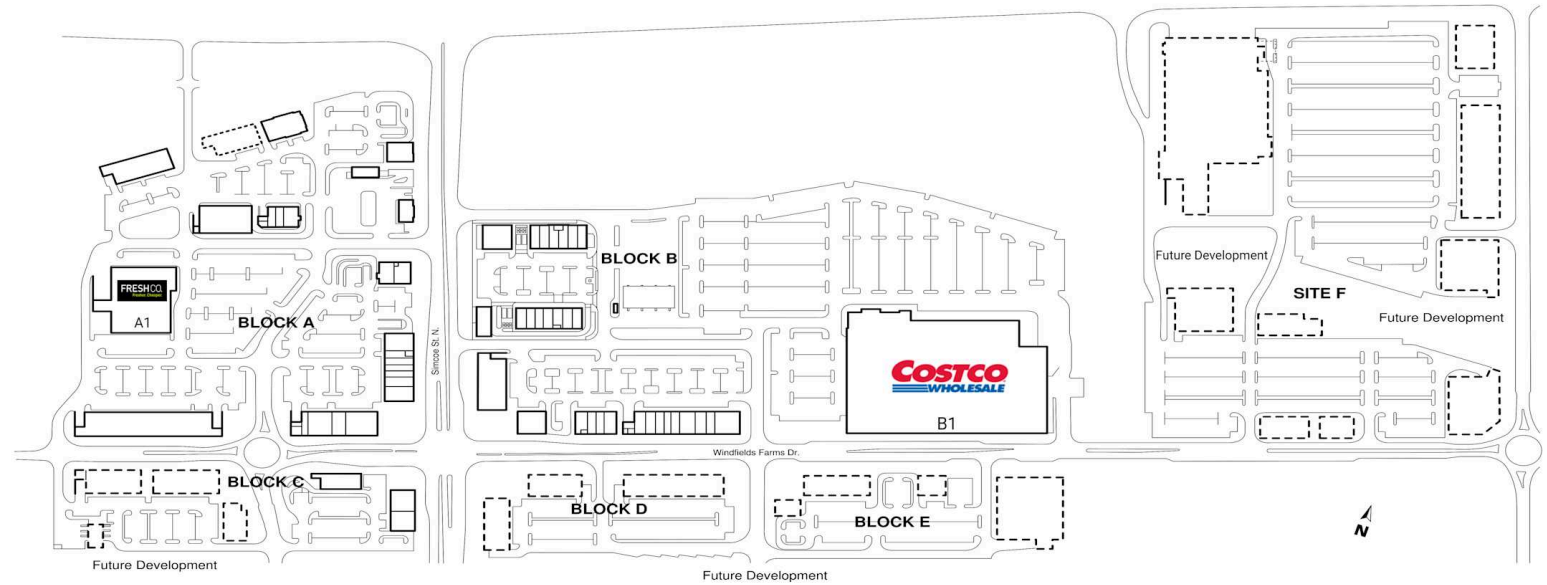

Site Plan

RioCan Windfields

Oshawa, Ontario
2600 - 2730 Simcoe
Street North

Ryan Ramlal
rramlal@riocan.com
647-253-4960

■ **Shadow Anchor**

A1

FreshCo.

35,000 SF

B1

Costco