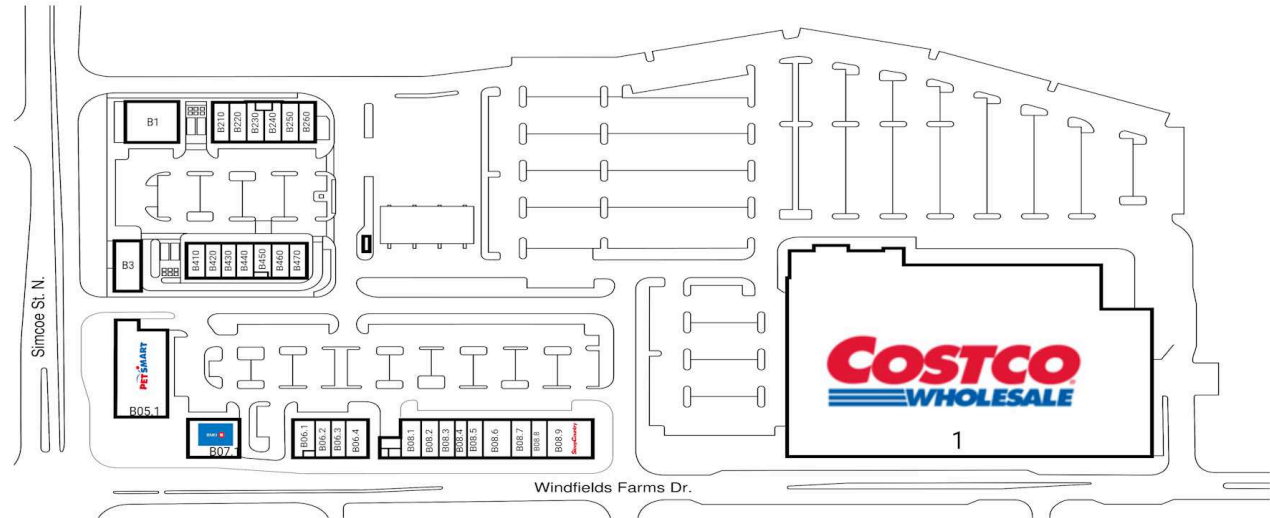

RioCan Windfields

Oshawa, Ontario
2600 - 2730 Simcoe
Street North

Ryan Ramlal
rramlal@riocan.com
647-253-4960

Shadow Anchor

B05.1	PetSmart	12,044 SF	B08.5	Available	1,370 SF	B250	Available	1,643 SF
B06.1	Mr. Puffs	1,800 SF	B08.6	One Plant	2,490 SF	B260	Available	1,643 SF
B06.2	Men's Zone Barber Shop	1,410 SF	B08.7	Nobu Nail Bar & Lashes	1,170 SF	B410	Ruby	1,500 SF
B06.3	Subway	1,360 SF	B08.8	Angie's Hair Studio	1,370 SF	B420	Edo Japan	1,300 SF
B06.4	Popeyes Louisiana Kitchen	2,000 SF	B08.9	Sleep Country Canada	4,000 SF	B430	Banh Mi World	1,195 SF
B07.1	Bank of Montreal	4,500 SF	B1	RBC	5,000 SF	B440	Available	1,428 SF
B08.1	Mom's Korean Kitchen	1,750 SF	B210	Available	1,643 SF	B450	Available	1,428 SF
B08.2	Windfields Dentistry	1,570 SF	B220	Available	1,643 SF	B460	Available	1,428 SF
B08.3	Caremax Wellness & Rehab	1,370 SF	B230	Available	1,643 SF	B470	Mr. Greek	1,400 SF
B08.4	Domino's Pizza	1,320 SF	B240	Available	1,643 SF	1	Costco