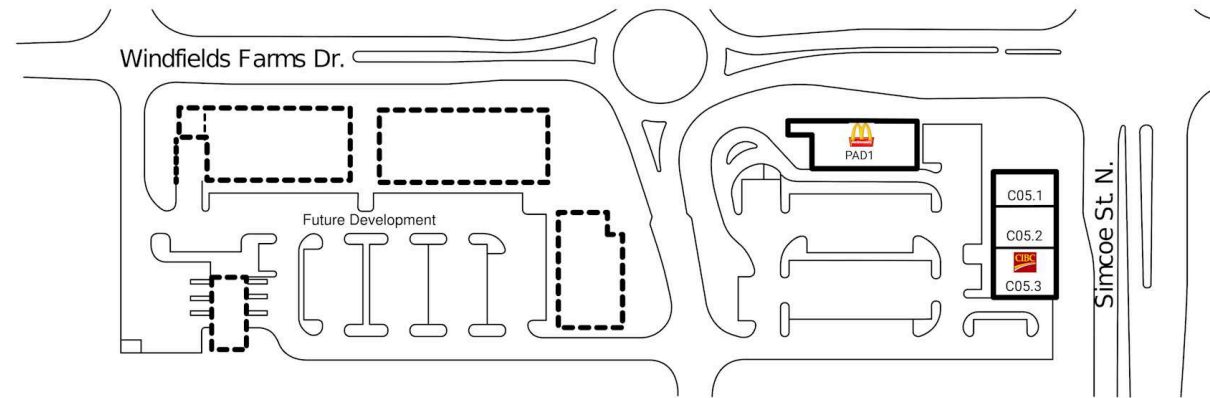

RioCan Windfields

Oshawa, Ontario
2600 - 2730 Simcoe
Street North

Ryan Ramlal
rramlal@riocan.com
647-253-4960

■ **Shadow Anchor**

C05.1	Mary Brown's	1,990 SF	C05.3	CIBC	2,665 SF
C05.2	Ridgeway Dental	1,969 SF	PAD1	McDonalds	4,858 SF