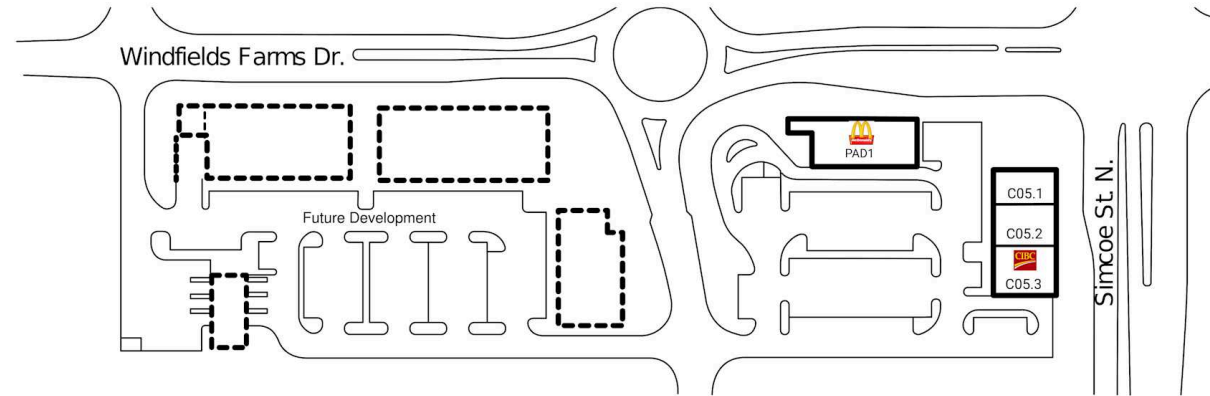

RioCan Windfields

Oshawa, Ontario
2600 - 2730 Simcoe
Street North

Ryan Ramlal
rramlal@riocan.com
647-253-4960

■ **Shadow Anchor**

C05.1	Mary Brown's	1,990 SF	C05.3	CIBC	2,665 SF
C05.2	Ridgeway Dental	1,969 SF	PAD1	McDonalds	4,858 SF