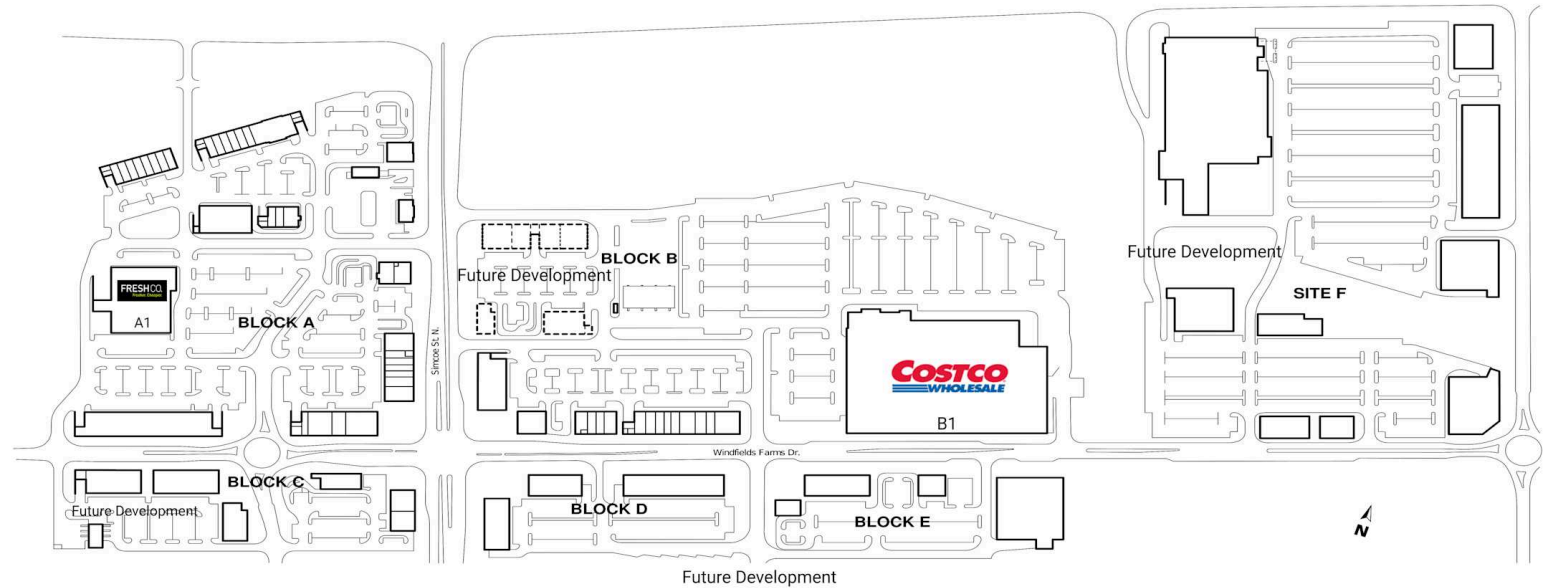

## RioCan Windfields

Oshawa, Ontario  
2600 - 2730 Simcoe  
Street North

■ Shadow Anchor

## RioCan Windfields

Oshawa, Ontario  
2600 - 2730 Simcoe  
Street North

### Shadow Anchor

A001	FreshCo.	35,000 SF	A112	Pedi N Nails	1,190 SF	A143	Centre	
A002	Service Canada	15,000 SF	A113	California Thai	1,400 SF	A144	Chatime Bubble Tea	1,228 SF
A004	The Canadian Brew House	7,000 SF	A114	Great Clips	1,200 SF	A145	Mr. Sub	1,325 SF
A005	Dollarama	9,300 SF	A115	Bar Burrito	1,260 SF	A146	Heritage Shawarma	1,402 SF
A007	Tim Hortons	3,200 SF	A116	Fabrik Hair Salon	2,000 SF	A147	Palm Court Caribbean Restaurant	2,800 SF
A013	LCBO	6,000 SF	A117	Symposium Cafe	3,000 SF	A14A	Tiny Hoppers	6,209 SF
A014	IDA Pharmacy & Walk-in Clinic	2,800 SF	A121	TD	5,000 SF	A14B	Qureshy Foot Clinic	1,414 SF
A061	Pita Pit	1,080 SF	A122	Deca Health Group	2,400 SF	LAN	Petro Canada	3,500 SF
A062	Booster Juice	1,320 SF	A123	Pet Valu	4,203 SF	LAND	Petro Canada Gas Bar	4,800 SF
A063	Starbucks	2,100 SF	A124	Pizza Nova	1,200 SF			
A101	Wendy's	2,200 SF	A140	Windfields Dental Care	3,034 SF			
A102	Sunset Grill	3,000 SF	A141	Baskin Robbins	1,401 SF			
A111	Scotiabank	3,500 SF	A142	Kumon Math And Reading	992 SF			

## RioCan Windfields

Oshawa, Ontario  
2600 - 2730 Simcoe  
Street North

■ Shadow Anchor

B05.1	PetSmart	12,044 SF	B08.4	Domino's Pizza	1,320 SF
B06.1	Mr. Puffs	1,800 SF	B08.5	Gong Cha Bubble Tea	1,370 SF
B06.2	Men's Zone Barber Shop	1,410 SF	B08.6	One Plant	2,490 SF
B06.3	Subway	1,360 SF	B08.7	Tran Nail Salon	1,170 SF
B06.4	Popeyes Louisiana Kitchen	2,000 SF	B08.8	Angie's Hair Salon	1,370 SF
B07.1	Bank of Montreal	4,500 SF	B08.9	Sleep Country Canada	4,000 SF
B08.1	Mom's Korean Kitchen	1,750 SF			
B08.2	Dr. Gurpreet Gill Dentistry	1,570 SF			
B08.3	Medical Rehab Clinc	1,370 SF			