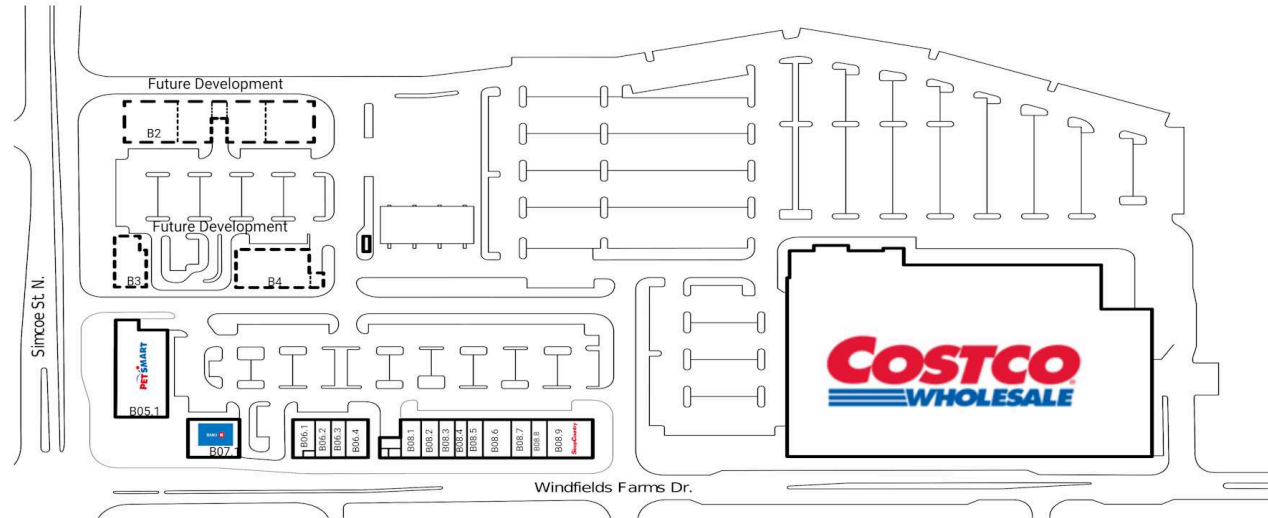

RioCan Windfields

Oshawa, Ontario
2600 - 2730 Simcoe
Street North

■ Shadow Anchor

B05.1	PetSmart	12,044 SF	B08.4	Domino's Pizza	1,320 SF
B06.1	Mr. Puffs	1,800 SF	B08.5	Gong Cha Bubble Tea	1,370 SF
B06.2	Men's Zone Barber Shop	1,410 SF	B08.6	One Plant	2,490 SF
B06.3	Subway	1,360 SF	B08.7	Tran Nail Salon	1,170 SF
B06.4	Popeyes Louisiana Kitchen	2,000 SF	B08.8	Angie's Hair Salon	1,370 SF
B07.1	Bank of Montreal	4,500 SF	B08.9	Sleep Country Canada	4,000 SF
B08.1	Mom's Korean Kitchen	1,750 SF			
B08.2	Dr. Gurpreet Gill Dentistry	1,570 SF			
B08.3	Medical Rehab Clinc	1,370 SF