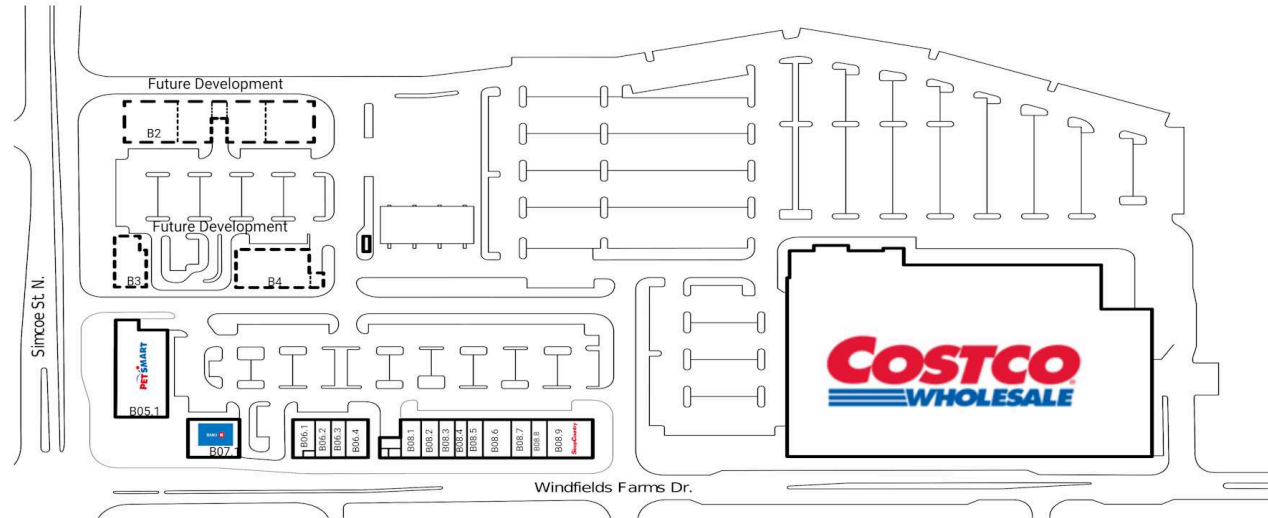

## RioCan Windfields

Oshawa, Ontario  
2600 - 2730 Simcoe  
Street North

■ Shadow Anchor

## RioCan Windfields

Oshawa, Ontario  
2600 - 2730 Simcoe  
Street North

### Shadow Anchor

A001	FreshCo.	35,000 SF	A112	Pedi N Nails	1,190 SF	A143	Centre	
A002	Service Canada	15,000 SF	A113	California Thai	1,400 SF	A144	Chatime Bubble Tea	1,228 SF
A004	The Canadian Brew House	7,000 SF	A114	Great Clips	1,200 SF	A145	Mr. Sub	1,325 SF
A005	Dollarama	9,300 SF	A115	Bar Burrito	1,260 SF	A146	Heritage Shawarma	1,402 SF
A007	Tim Hortons	3,200 SF	A116	Fabrik Hair Salon	2,000 SF	A147	Palm Court Caribbean Restaurant	2,800 SF
A013	LCBO	6,000 SF	A117	Symposium Cafe	3,000 SF	A14A	Tiny Hoppers	6,209 SF
A014	IDA Pharmacy & Walk-in Clinic	2,800 SF	A121	TD	5,000 SF	A14B	Qureshy Foot Clinic	1,414 SF
A061	Pita Pit	1,080 SF	A122	Deca Health Group	2,400 SF	LAN	Petro Canada	3,500 SF
A062	Booster Juice	1,320 SF	A123	Pet Valu	4,203 SF	LAND	Petro Canada Gas Bar	4,800 SF
A063	Starbucks	2,100 SF	A124	Pizza Nova	1,200 SF			
A101	Wendy's	2,200 SF	A140	Windfields Dental Care	3,034 SF			
A102	Sunset Grill	3,000 SF	A141	Baskin Robbins	1,401 SF			
A111	Scotiabank	3,500 SF	A142	Kumon Math And Reading	992 SF			

## RioCan Windfields

Oshawa, Ontario  
2600 - 2730 Simcoe  
Street North

■ Shadow Anchor

B05.1	PetSmart	12,044 SF	B08.4	Domino's Pizza	1,320 SF
B06.1	Mr. Puffs	1,800 SF	B08.5	Gong Cha Bubble Tea	1,370 SF
B06.2	Men's Zone Barber Shop	1,410 SF	B08.6	One Plant	2,490 SF
B06.3	Subway	1,360 SF	B08.7	Tran Nail Salon	1,170 SF
B06.4	Popeyes Louisiana Kitchen	2,000 SF	B08.8	Angie's Hair Salon	1,370 SF
B07.1	Bank of Montreal	4,500 SF	B08.9	Sleep Country Canada	4,000 SF
B08.1	Mom's Korean Kitchen	1,750 SF			
B08.2	Dr. Gurpreet Gill Dentistry	1,570 SF			
B08.3	Medical Rehab Clinc	1,370 SF			