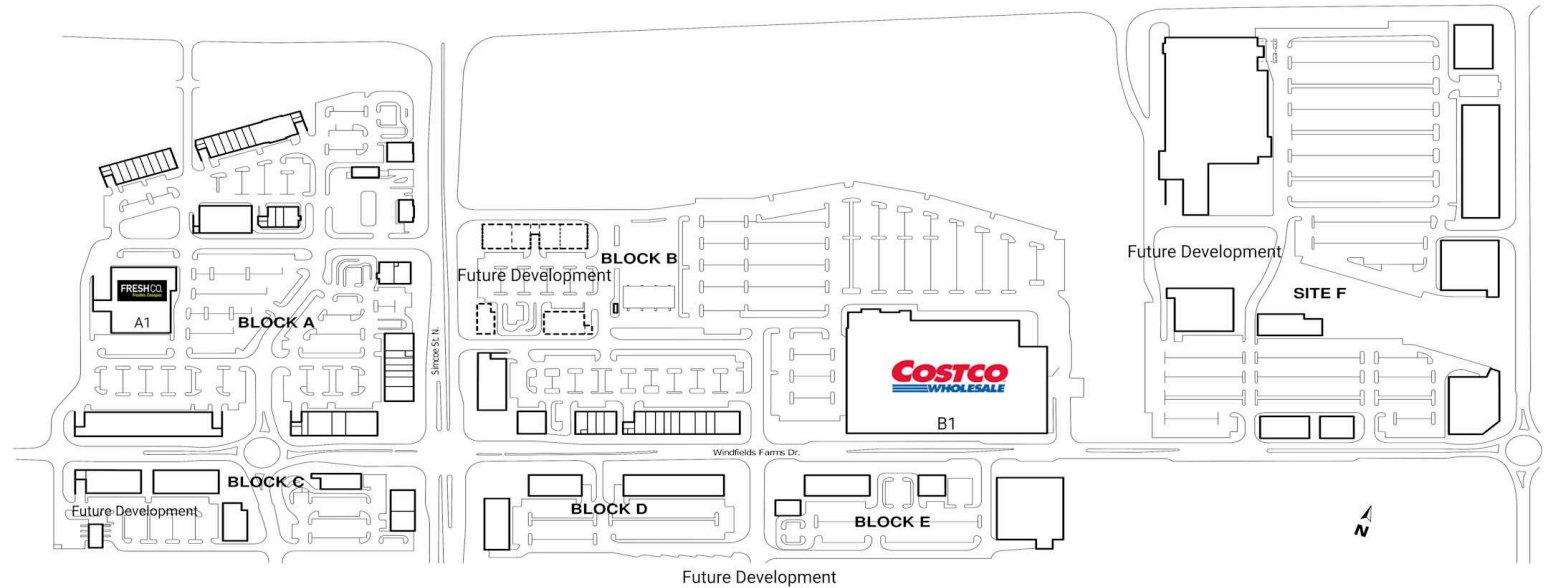

## RioCan Windfields

Oshawa, Ontario  
2600 - 2730 Simcoe  
Street North

Ryan Ramlal  
rramlal@riocan.com  
647-253-4960

■ Shadow Anchor

### Shadow Anchor

A001	FreshCo.	35,000 SF	A112	Pedi N Nails	1,190 SF	A143	Centre	
A002	Service Canada	15,000 SF	A113	California Thai	1,400 SF	A144	Wax Co.	1,400 SF
A004	The Canadian Brew House	7,000 SF	A114	Great Clips	1,200 SF	A145	Chatime Bubble Tea	1,228 SF
A005	Dollarama	9,300 SF	A115	Bar Burrito	1,260 SF	A146	Mr. Sub	1,325 SF
A007	Tim Hortons	3,200 SF	A116	Fabrik Hair Salon	2,000 SF	A147	Heritage Shawarma	1,402 SF
A013	LCBO	6,000 SF	A117	Symposium Cafe	3,000 SF	A148	Palm Court Caribbean Restaurant	2,800 SF
A014	IDA Pharmacy & Walk-in Clinic	2,800 SF	A121	TD	5,000 SF	A149	Tiny Hoppers	6,209 SF
A061	Pita Pit	1,080 SF	A122	Deca Health Group	2,400 SF	A14A	Qureshy Foot Clinic	1,414 SF
A062	Booster Juice	1,320 SF	A123	Pet Valu	4,203 SF	A14B	Petro Canada	3,500 SF
A063	Starbucks	2,100 SF	A124	Pizza Nova	1,200 SF	LAN	Petro Canada Gas Bar	4,800 SF
A101	Wendy's	2,200 SF	A140	Windfields Dental Care	3,034 SF	LAND		
A102	Sunset Grill	3,000 SF	A141	Baskin Robbins	1,401 SF			
A111	Scotiabank	3,500 SF	A142	Kumon Math And Reading	992 SF			

### Shadow Anchor

B05.1	PetSmart	12,044 SF	B08.4	Domino's Pizza	1,320 SF
B06.1	Mr. Puffs	1,800 SF	B08.5	Gong Cha Bubble Tea	1,370 SF
B06.2	Men's Zone Barber Shop	1,410 SF	B08.6	One Plant	2,490 SF
B06.3	Subway	1,360 SF	B08.7	Tran Nail Salon	1,170 SF
B06.4	Popeyes Louisiana Kitchen	2,000 SF	B08.8	Angie's Hair Salon	1,370 SF
B07.1	Bank of Montreal	4,500 SF	B08.9	Sleep Country Canada	4,000 SF
B08.1	Mom's Korean Kitchen	1,750 SF			
B08.2	Dr. Gurpreet Gill Dentistry	1,570 SF			
B08.3	Medical Rehab Clinic	1,370 SF			