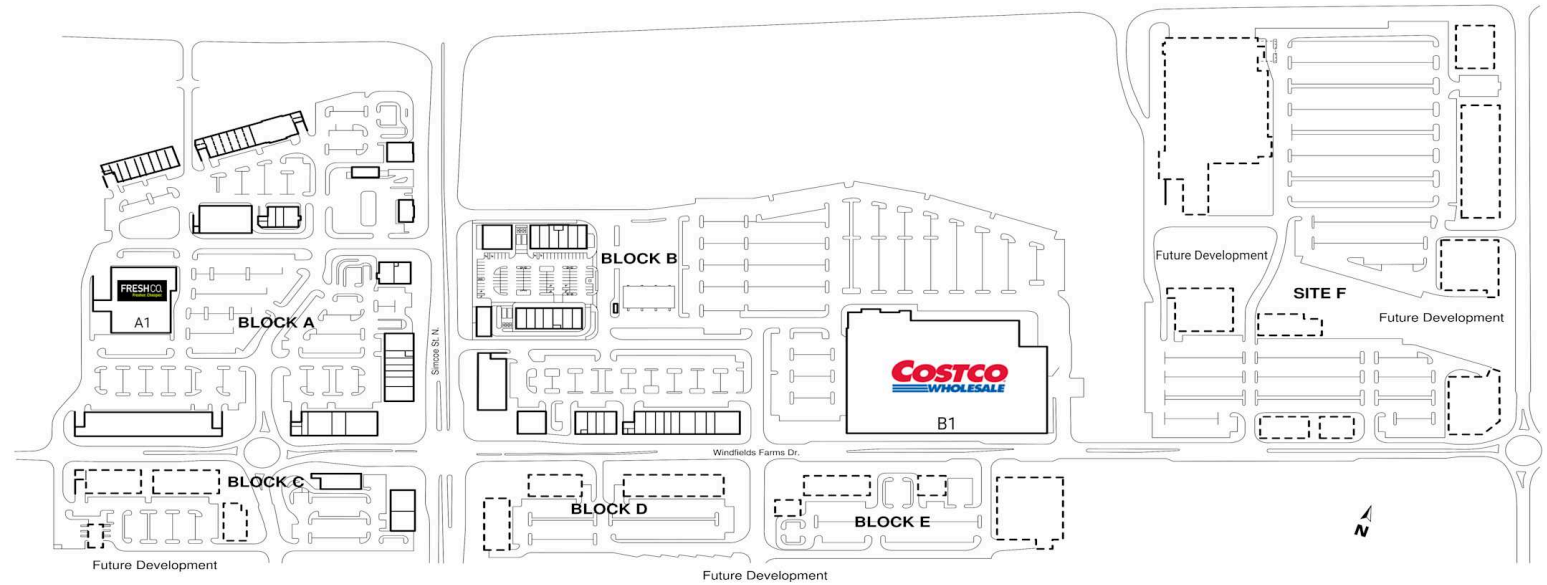

Site Plan

RioCan Windfields

Oshawa, Ontario
2600 - 2730 Simcoe
Street North

Ryan Ramlal
rramlal@riocan.com
647-253-4960

■ **Shadow Anchor**

A013	LCBO	6,000 SF	B1	Costco
A1	FreshCo.	35,000 SF