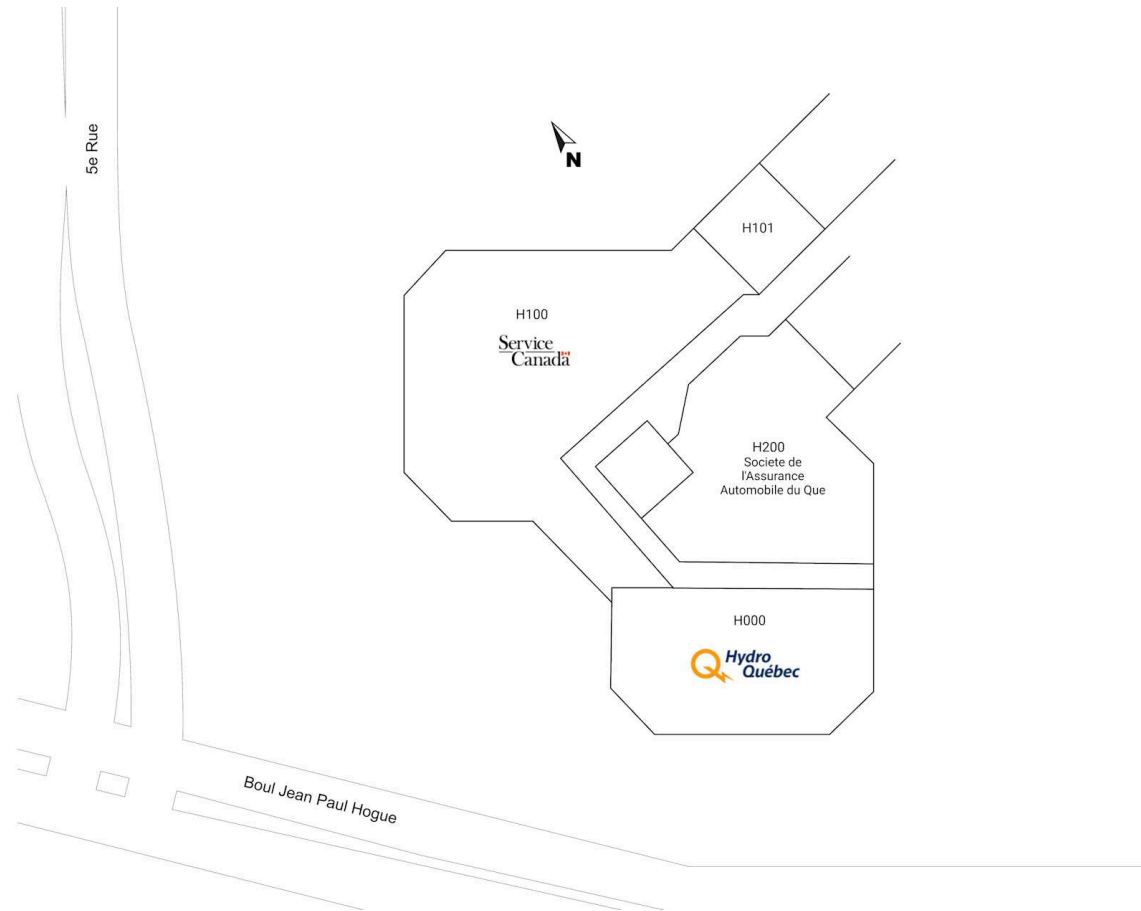

Galeries Laurentides

St. Jerome, Quebec
500 Boulevard des
Laurentides

■ Shadow Anchor

H010	Hydro Quebec	32,911 SF	H101	Available	3,000 SF
H011	Hydro Quebec	33,730 SF	H200	Societe de l'Assurance Automobile du Que	8,176 SF
H012	Hydro Quebec	33,730 SF			
H100	Service Canada	18,675 SF			