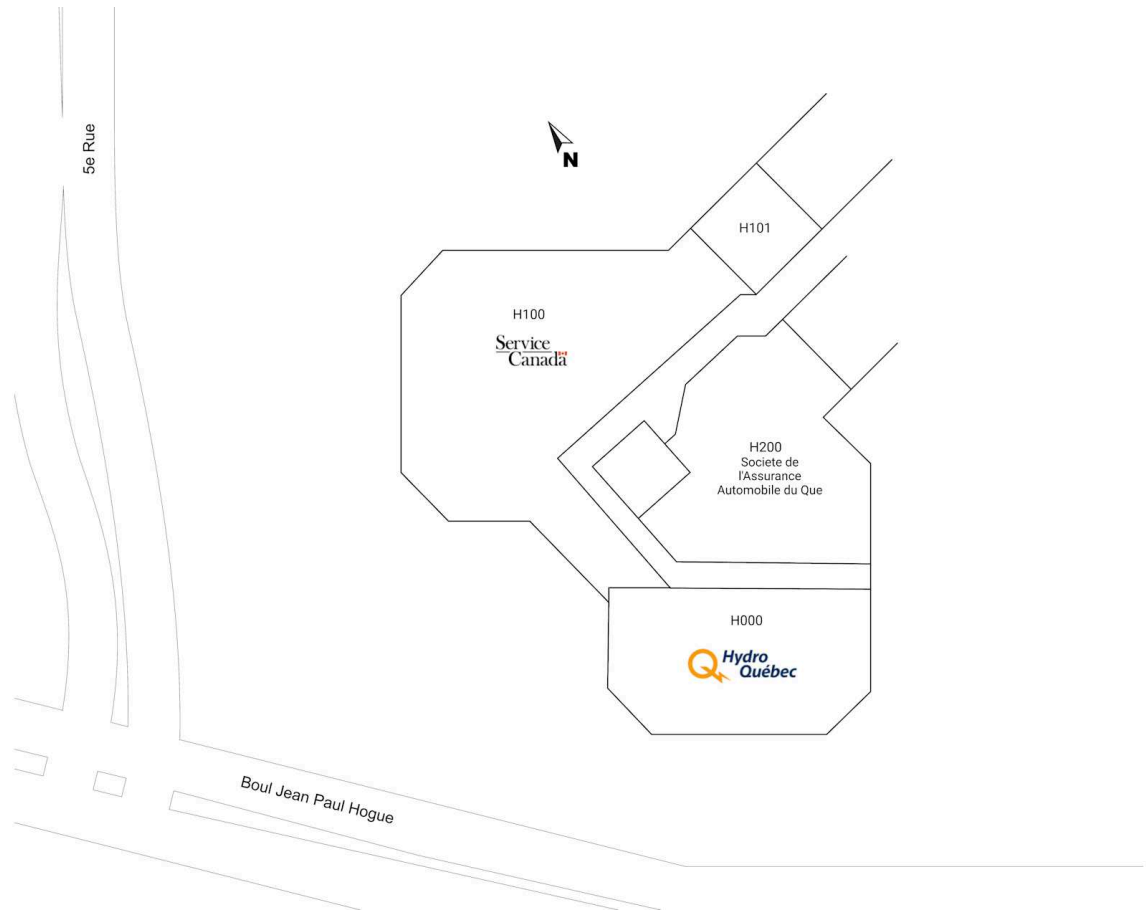

Galleries Laurentides

St. Jerome, Quebec
500 Boulevard des Laurentides

Gina Mastromonaco
gina.mastromonaco@harden.ca
514-232-7570

■ Shadow Anchor

H010	Hydro Quebec	32,911 SF	H101	Available	3,000 SF
H011	Hydro Quebec	33,730 SF	H200	Societe de l'Assurance Automobile du Que	8,176 SF
H012	Hydro Quebec	33,730 SF			
H100	Service Canada	18,675 SF			